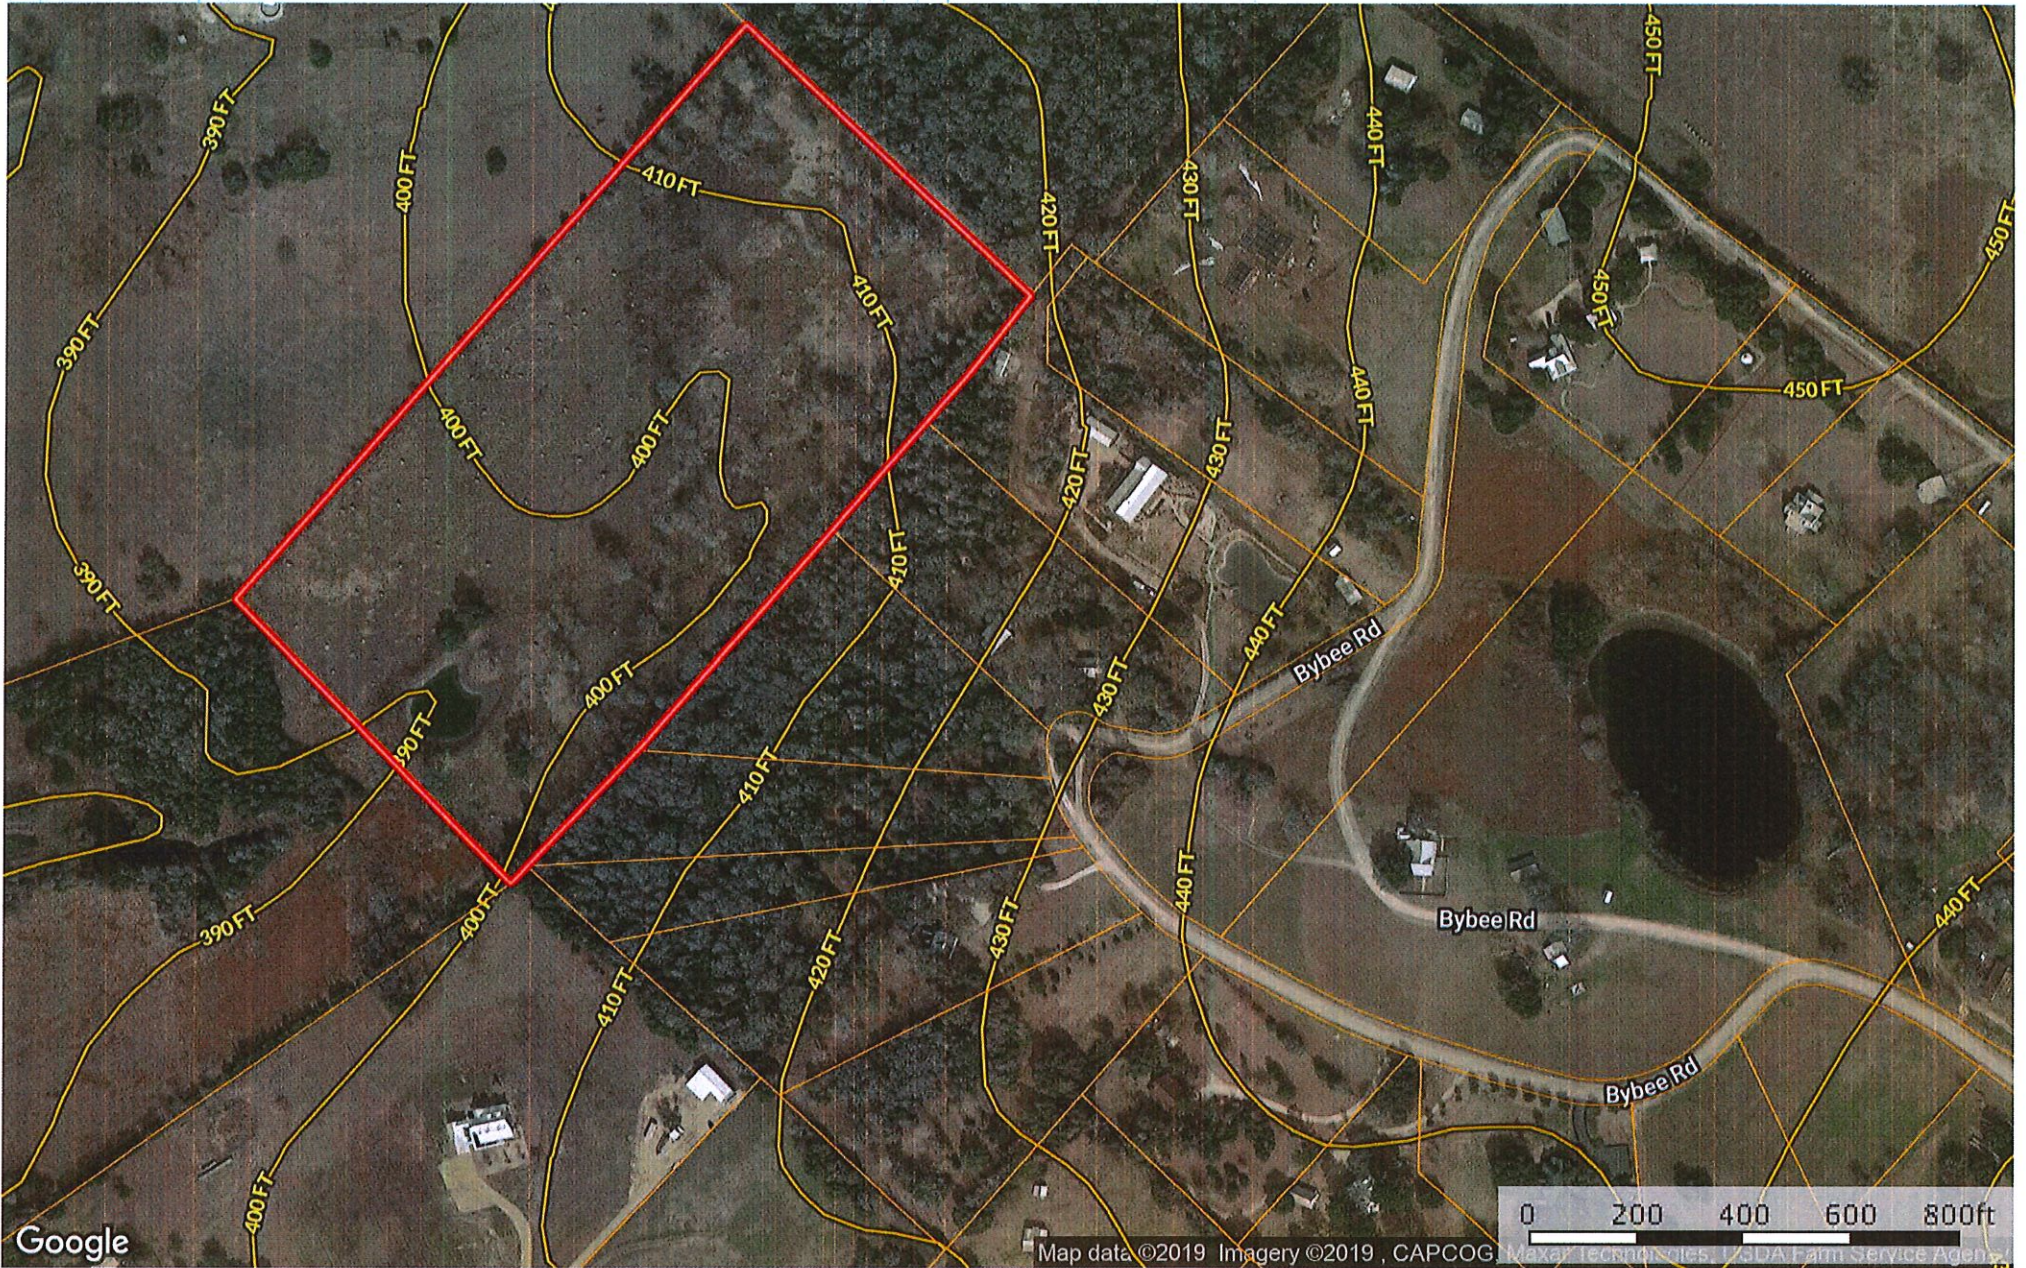

21.23 Acres Round Top Road Round Top, TX 78954

Texas, 21.23 AC +/-

 Boundary

Lilla Blackburn
P: 713-301-3012

LillaBlackburn

101 Main Street Round Top, TX 78954

The information contained herein was obtained from sources deemed to be reliable. MapRight Services makes no warranties or guarantees as to the completeness or accuracy thereof.