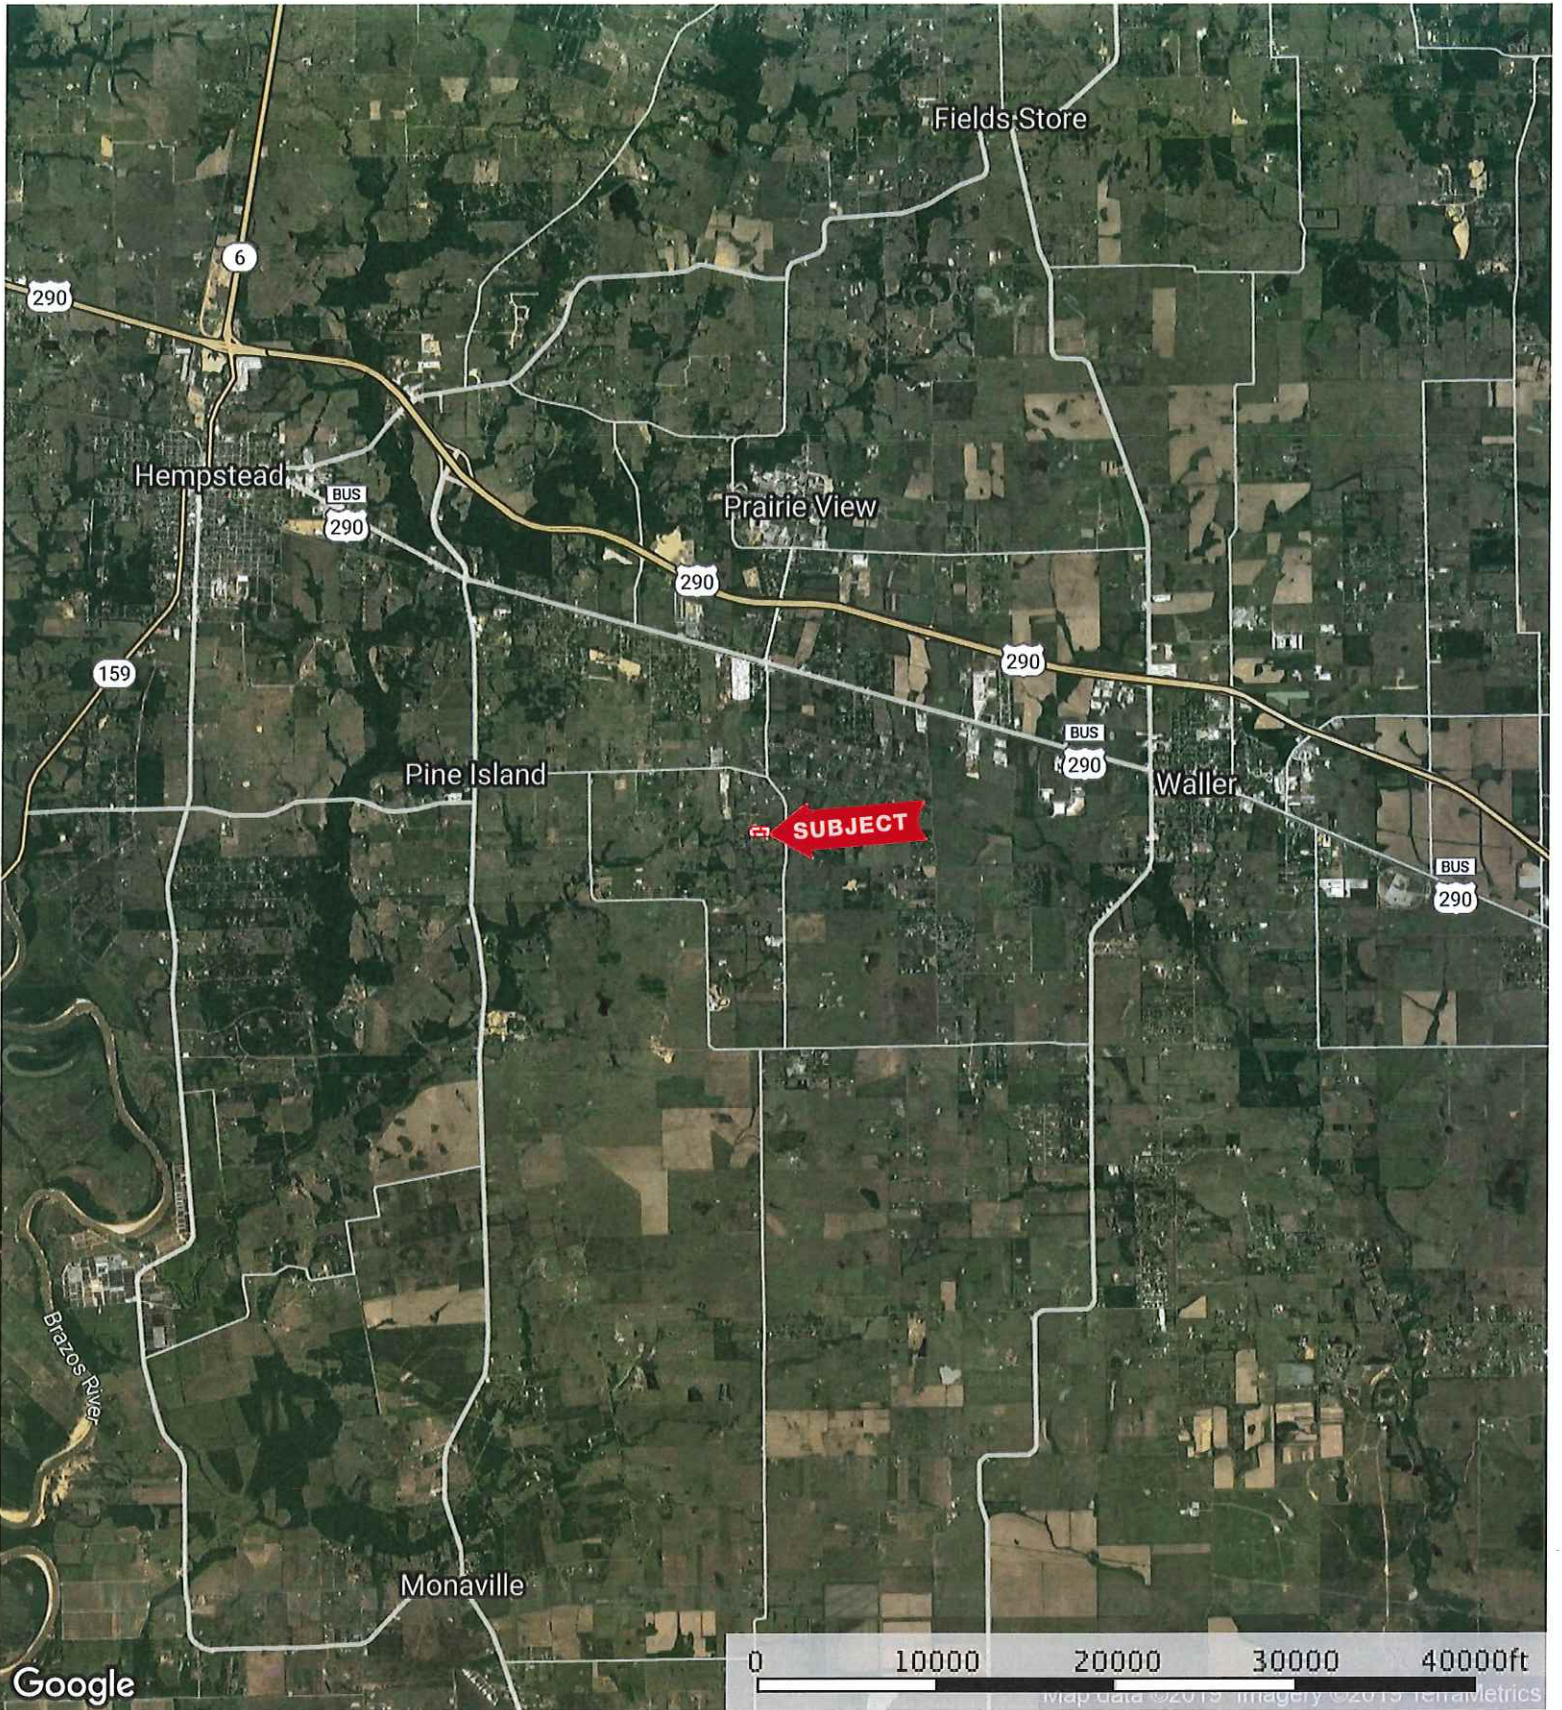

19302 Frey Rd.  
Waller County, Texas, AC +/-

 Boundary

19302 Frey Rd.  
Waller County, Texas, AC +/-

Google  
Map data ©2019 Imagery ©2019, Houston-Galveston Area Council, Maxar Technologies, Texas General Land Office, U.S. Geological Survey

Boundary

**M** The information contained herein was obtained from sources deemed to be reliable. MapRight Services makes no warranties or guarantees as to the completeness or accuracy thereof.

19302 Frey Rd.  
Waller County, Texas, AC +/-

- Boundary
- 100 Year Floodplain
- 500 Year Floodplain
- Floodway
- Special
- Unmapped/ Not

The information contained herein was obtained from sources deemed to be reliable. MapRight Services makes no warranties or guarantees as to the completeness or accuracy thereof.