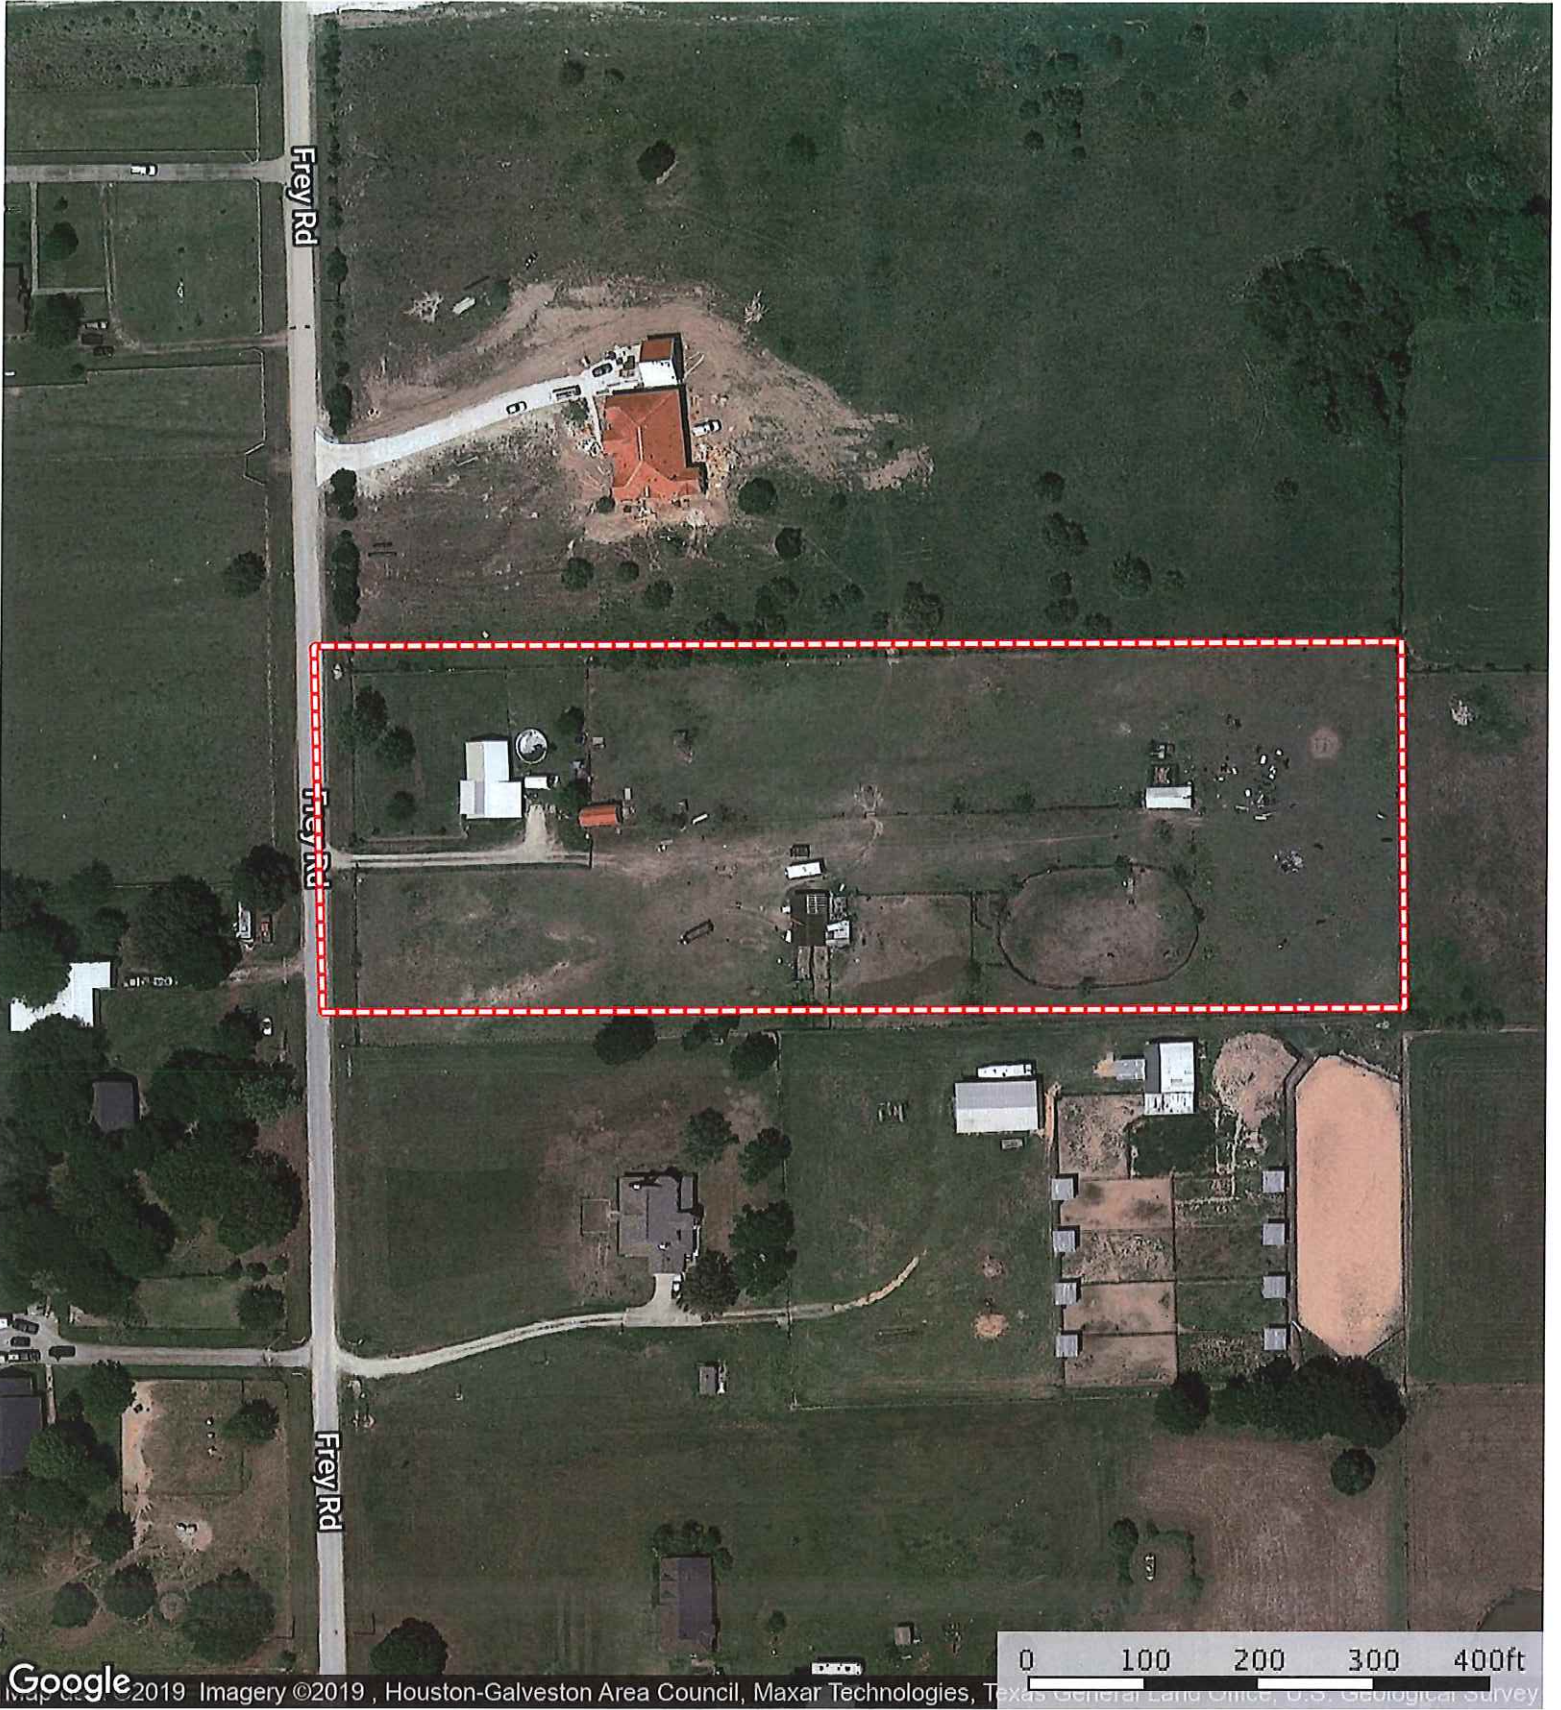

19302 Frey Rd.  
Waller County, Texas, AC +/-

 Boundary

19302 Frey Rd.  
Waller County, Texas, AC +/-

Google  
Map data ©2019 Imagery ©2019, Houston-Galveston Area Council, Maxar Technologies, Texas General Land Office, U.S. Geological Survey

Boundary

**M** The information contained herein was obtained from sources deemed to be reliable. MapRight Services makes no warranties or guarantees as to the completeness or accuracy thereof.

19302 Frey Rd.  
Waller County, Texas, AC +/-

- Boundary
- 100 Year Floodplain
- 500 Year Floodplain
- Floodway
- Special
- Unmapped/ Not

The information contained herein was obtained from sources deemed to be reliable. MapRight Services makes no warranties or guarantees as to the completeness or accuracy thereof.