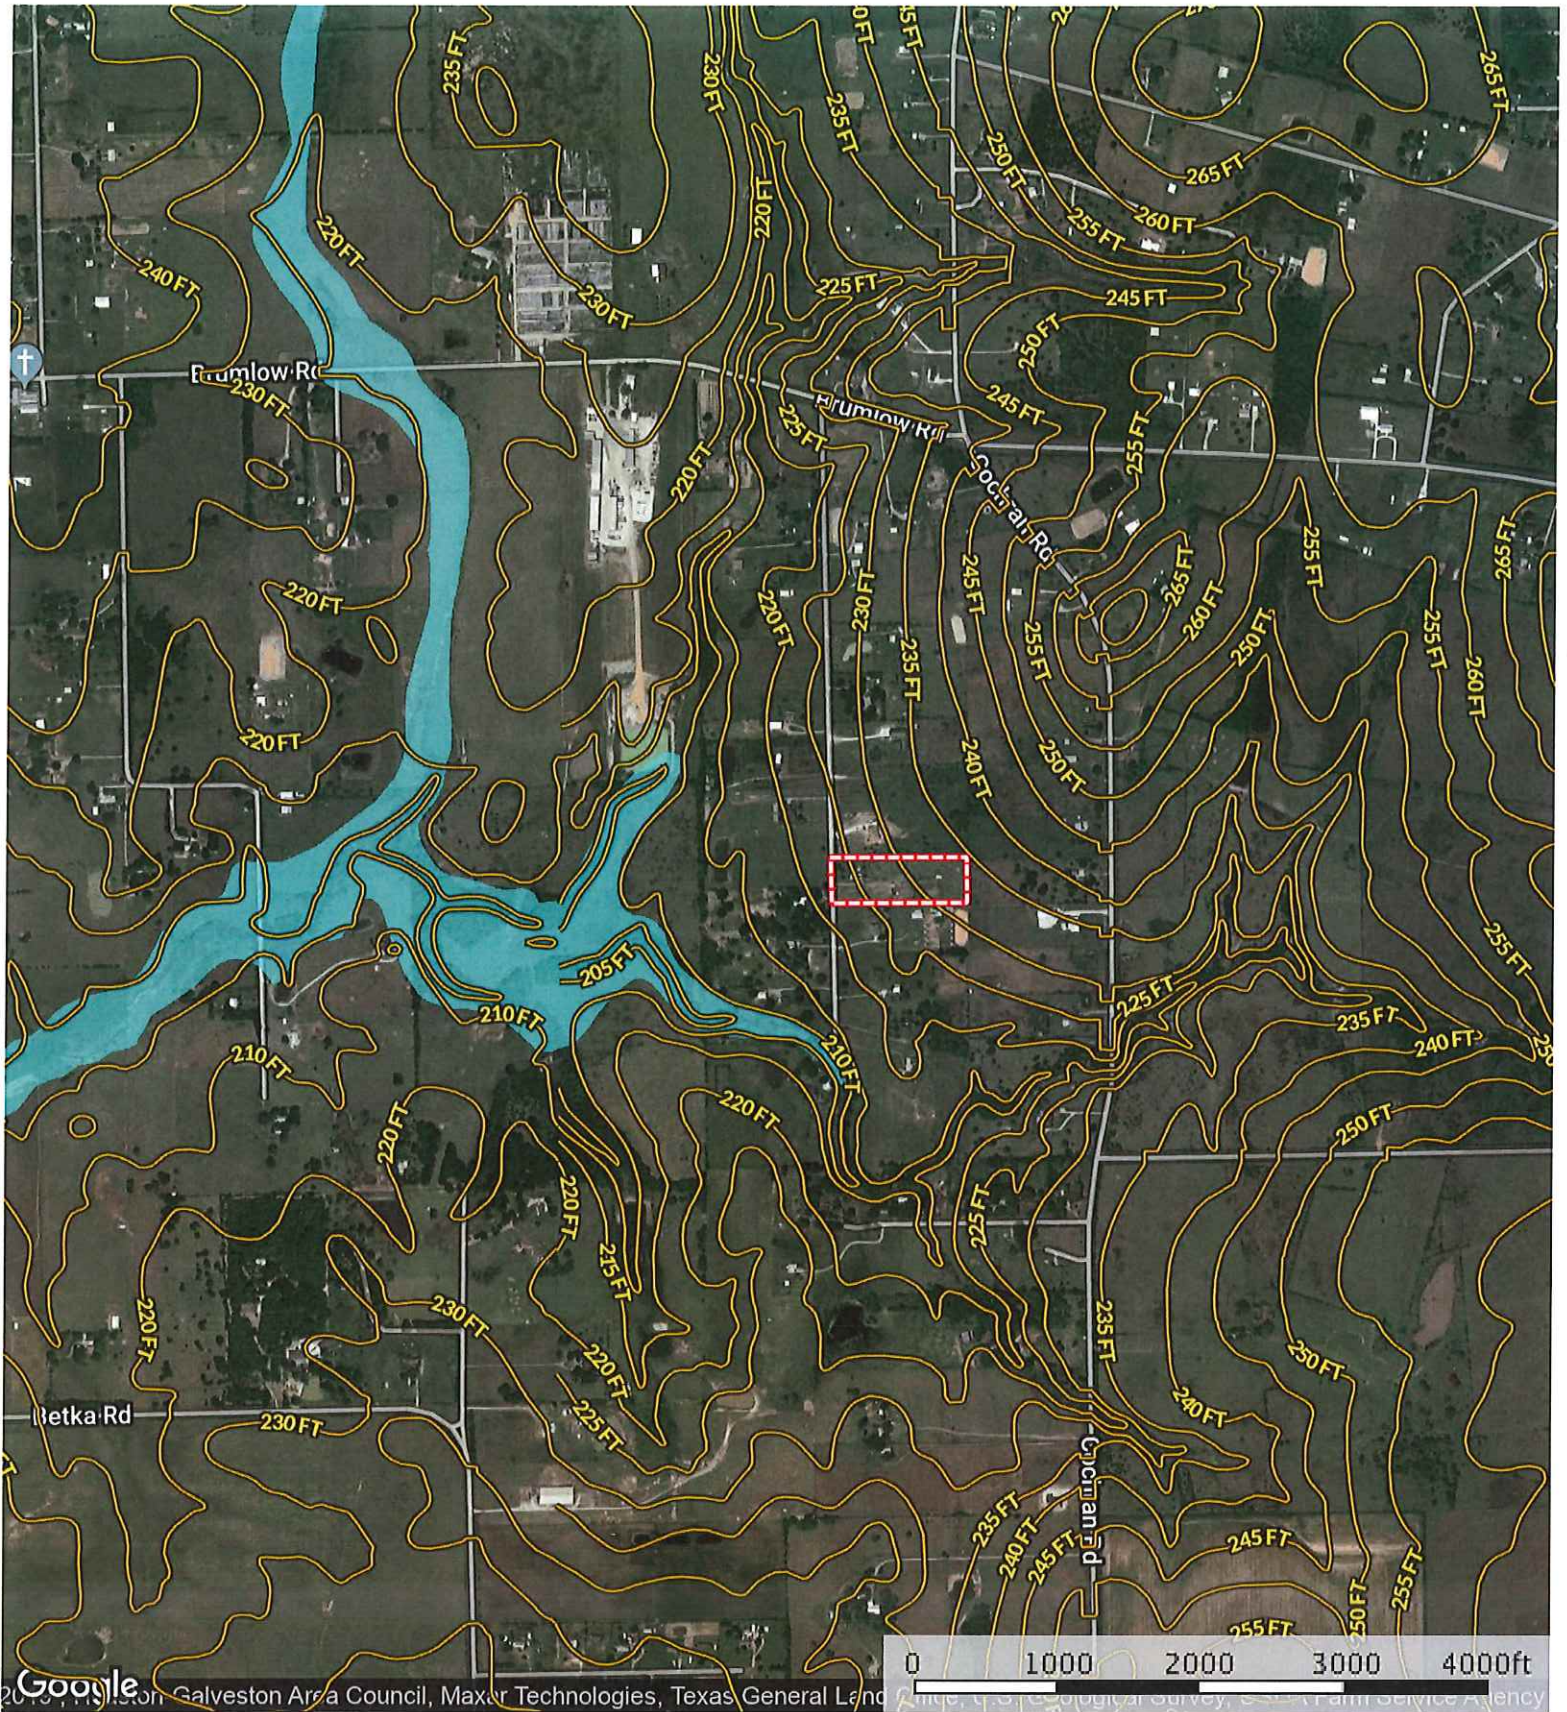

19302 Frey Rd.  
Waller County, Texas, AC +/-

 Boundary

19302 Frey Rd.  
Waller County, Texas, AC +/-

Google  
Map data ©2019 Imagery ©2019, Houston-Galveston Area Council, Maxar Technologies, Texas General Land Office, U.S. Geological Survey

Boundary

**M** The information contained herein was obtained from sources deemed to be reliable. MapRight Services makes no warranties or guarantees as to the completeness or accuracy thereof.

19302 Frey Rd.  
Waller County, Texas, AC +/-

- Boundary
- 100 Year Floodplain
- 500 Year Floodplain
- Floodway
- Special
- Unmapped/ Not

The information contained herein was obtained from sources deemed to be reliable. MapRight Services makes no warranties or guarantees as to the completeness or accuracy thereof.