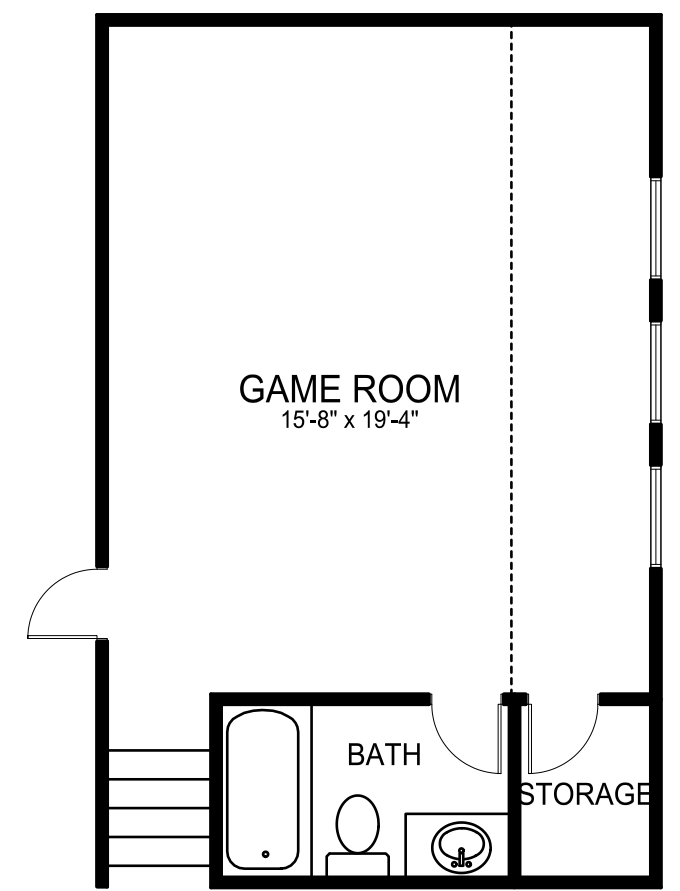

OPTIONAL 4th BEDROOM

OPT. FIREPLACE

OPT. MASTER BATH

FLOOR PLAN

SECOND FLOOR GAME ROOM

Saratoga
H O M E S

Texas • New Mexico • Illinois

KENDALL LAKES
ELISE C GR

Plan 2012 C GR - 3 Bedrooms + 3 Baths + Game Room - 2445 sq.ft.

© 2017 SARATOGA HOMES. FLOOR PLANS ARE SUBJECT TO CHANGES AND MODIFICATIONS WITHOUT NOTICE. ALL SQUARE FOOTAGE AND DIMENSIONS ARE APPROXIMATE.