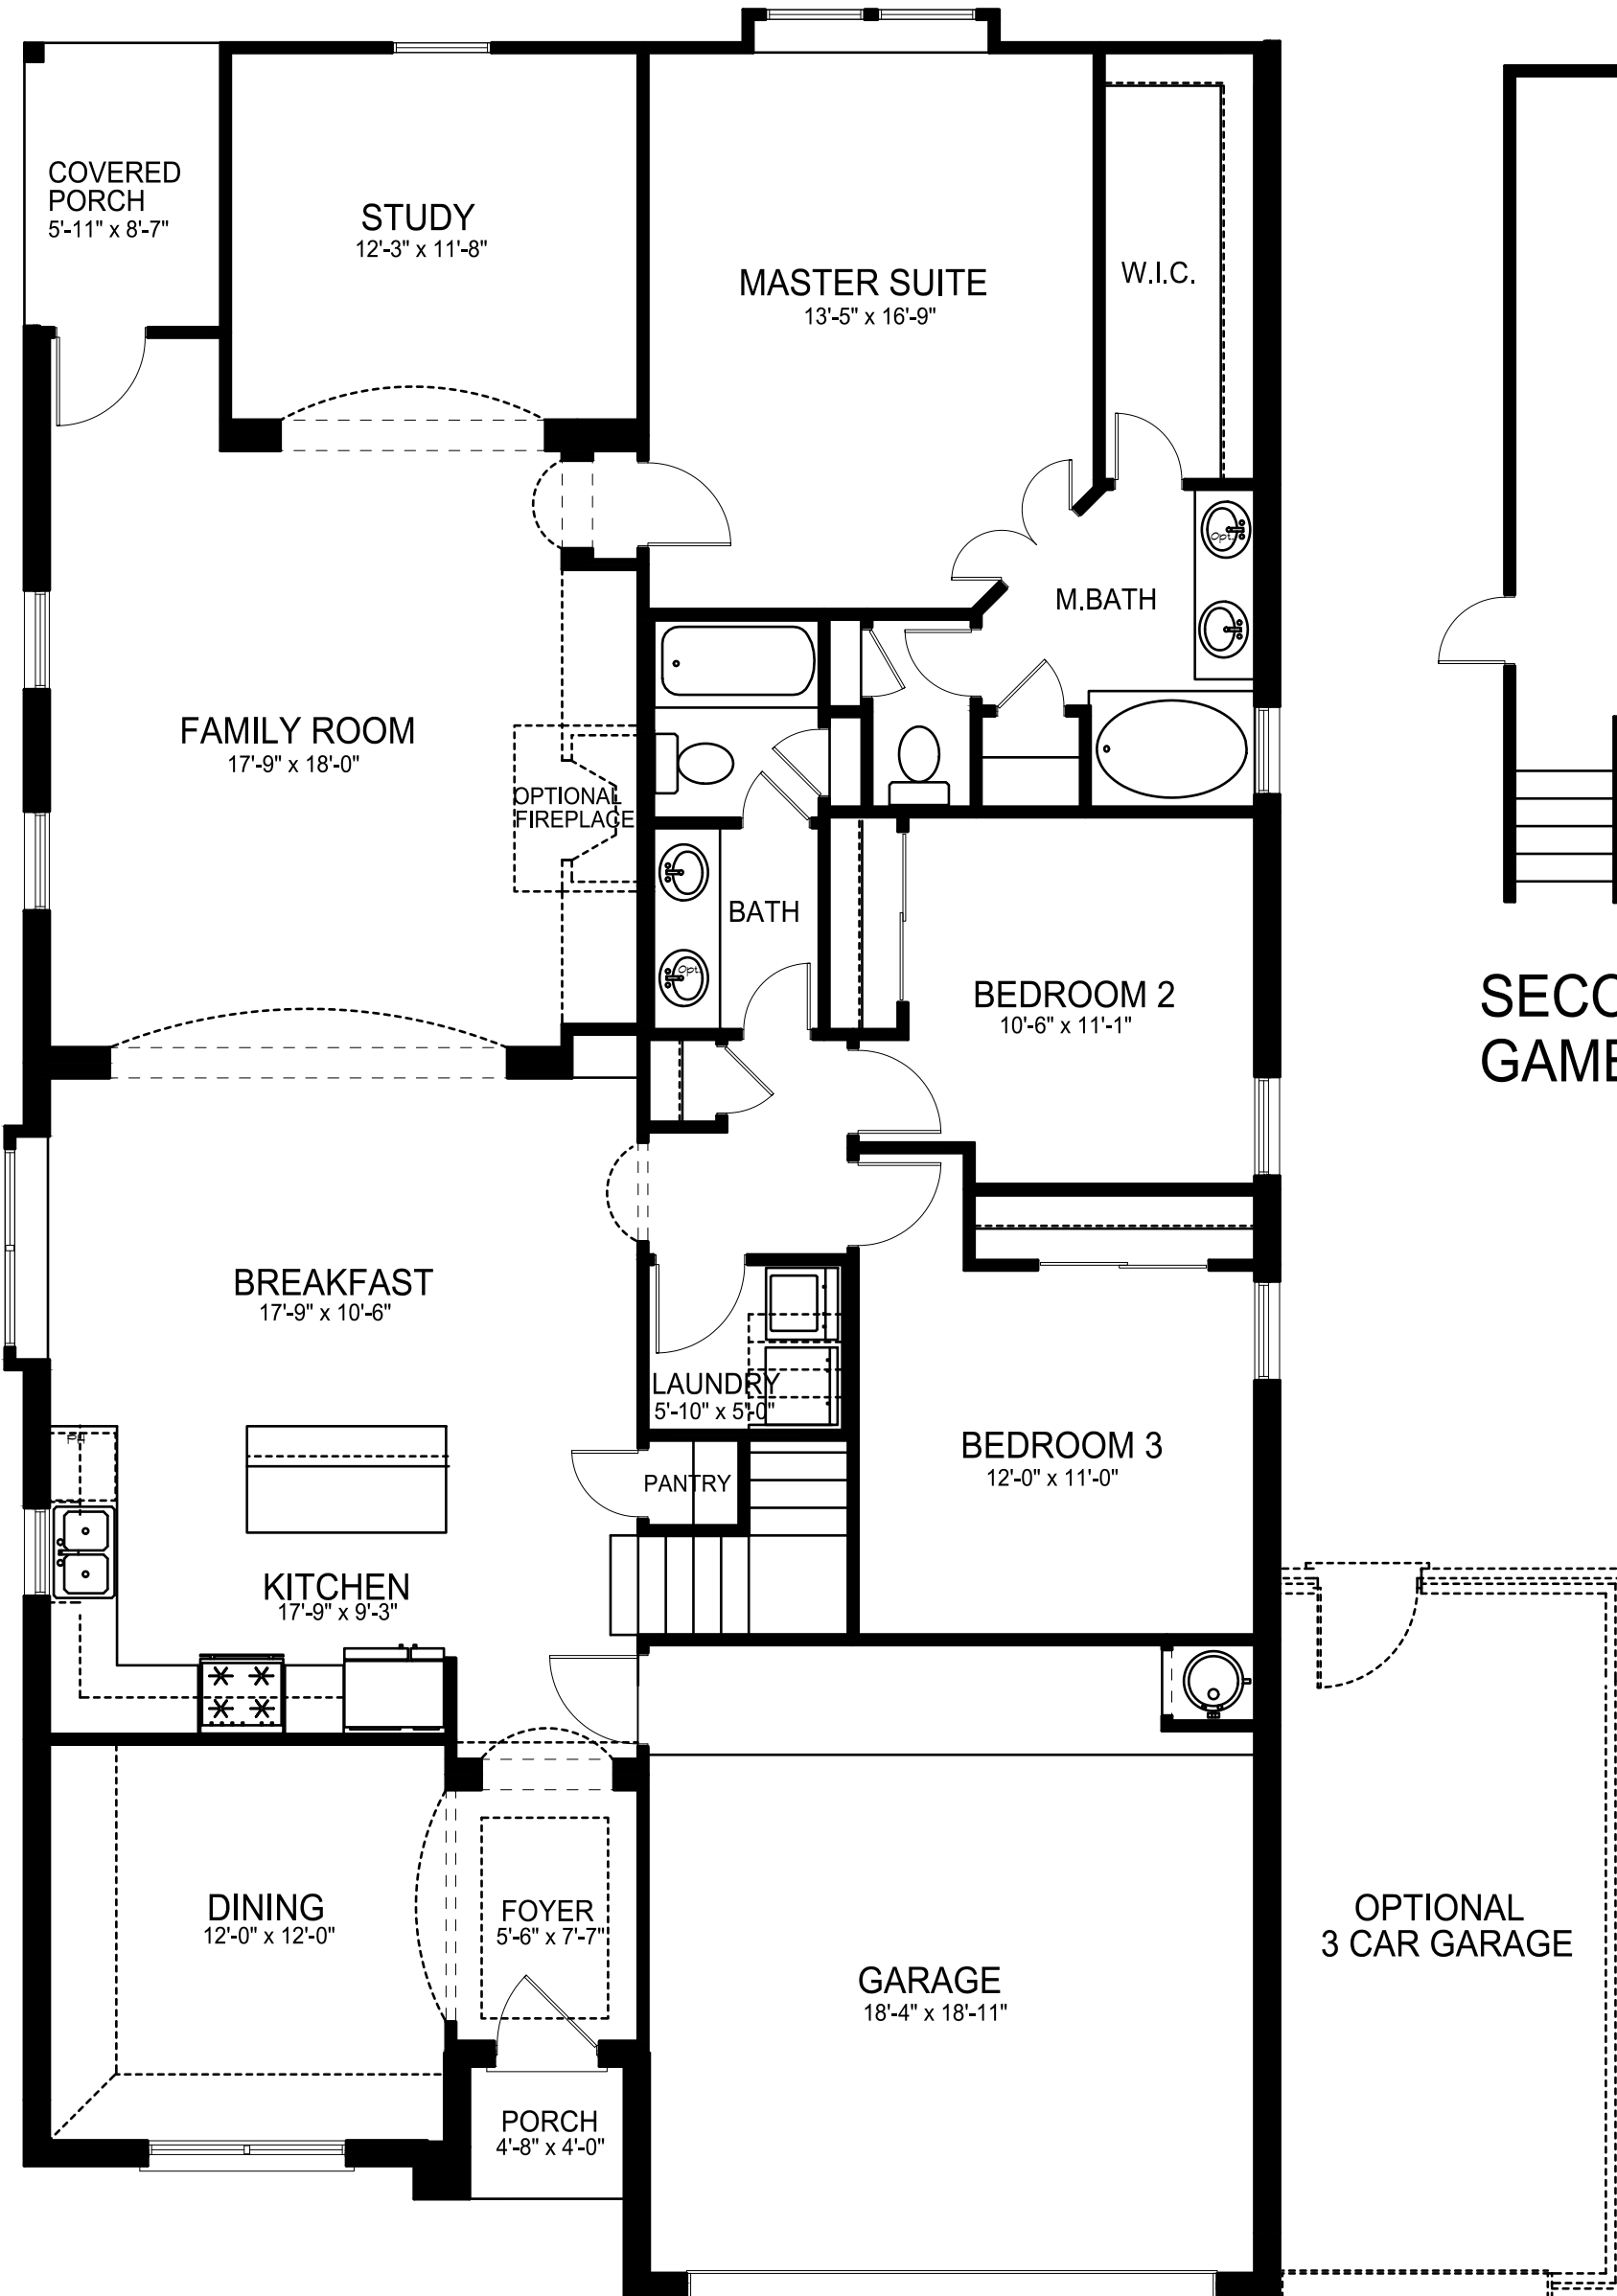

OPTIONAL 4th BEDROOM

OPT. FIREPLACE

OPT. MASTER BATH

FLOOR PLAN

SECOND FLOOR GAME ROOM

Saratoga
H O M E S

Texas • New Mexico • Illinois

KENDALL LAKES
ELISE C GR

Plan 2012 C GR - 3 Bedrooms + 3 Baths + Game Room - 2445 sq.ft.

© 2017 SARATOGA HOMES. FLOOR PLANS ARE SUBJECT TO CHANGES AND MODIFICATIONS WITHOUT NOTICE. ALL SQUARE FOOTAGE AND DIMENSIONS ARE APPROXIMATE.