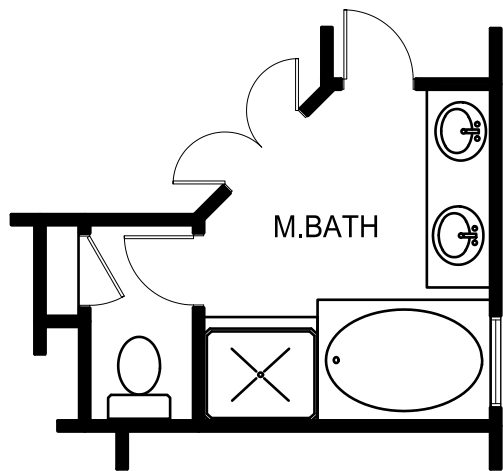

OPTIONAL 4th BEDROOM

OPT. FIREPLACE

OPT. MASTER BATH

FLOOR PLAN

SECOND FLOOR GAME ROOM

Saratoga
H O M E S

Texas • New Mexico • Illinois

KENDALL LAKES
ELISE C GR

Plan 2012 C GR - 3 Bedrooms + 3 Baths + Game Room - 2445 sq.ft.

© 2017 SARATOGA HOMES. FLOOR PLANS ARE SUBJECT TO CHANGES AND MODIFICATIONS WITHOUT NOTICE. ALL SQUARE FOOTAGE AND DIMENSIONS ARE APPROXIMATE.