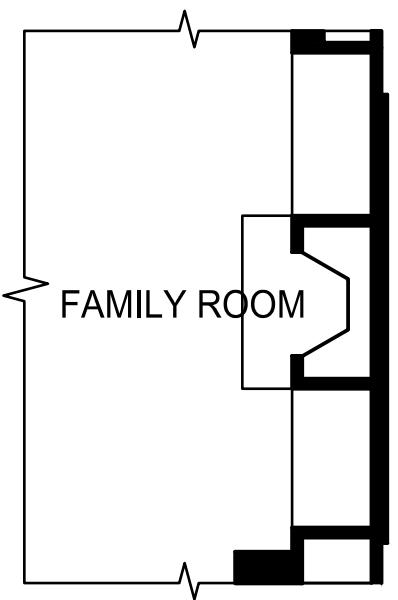

OPTIONAL 4th BEDROOM

OPT. FIREPLACE

OPT. MASTER BATH

FLOOR PLAN

SECOND FLOOR GAME ROOM

Saratoga
H O M E S

Texas • New Mexico • Illinois

KENDALL LAKES
ELISE C GR

Plan 2012 C GR - 3 Bedrooms + 3 Baths + Game Room - 2445 sq.ft.

© 2017 SARATOGA HOMES. FLOOR PLANS ARE SUBJECT TO CHANGES AND MODIFICATIONS WITHOUT NOTICE. ALL SQUARE FOOTAGE AND DIMENSIONS ARE APPROXIMATE.