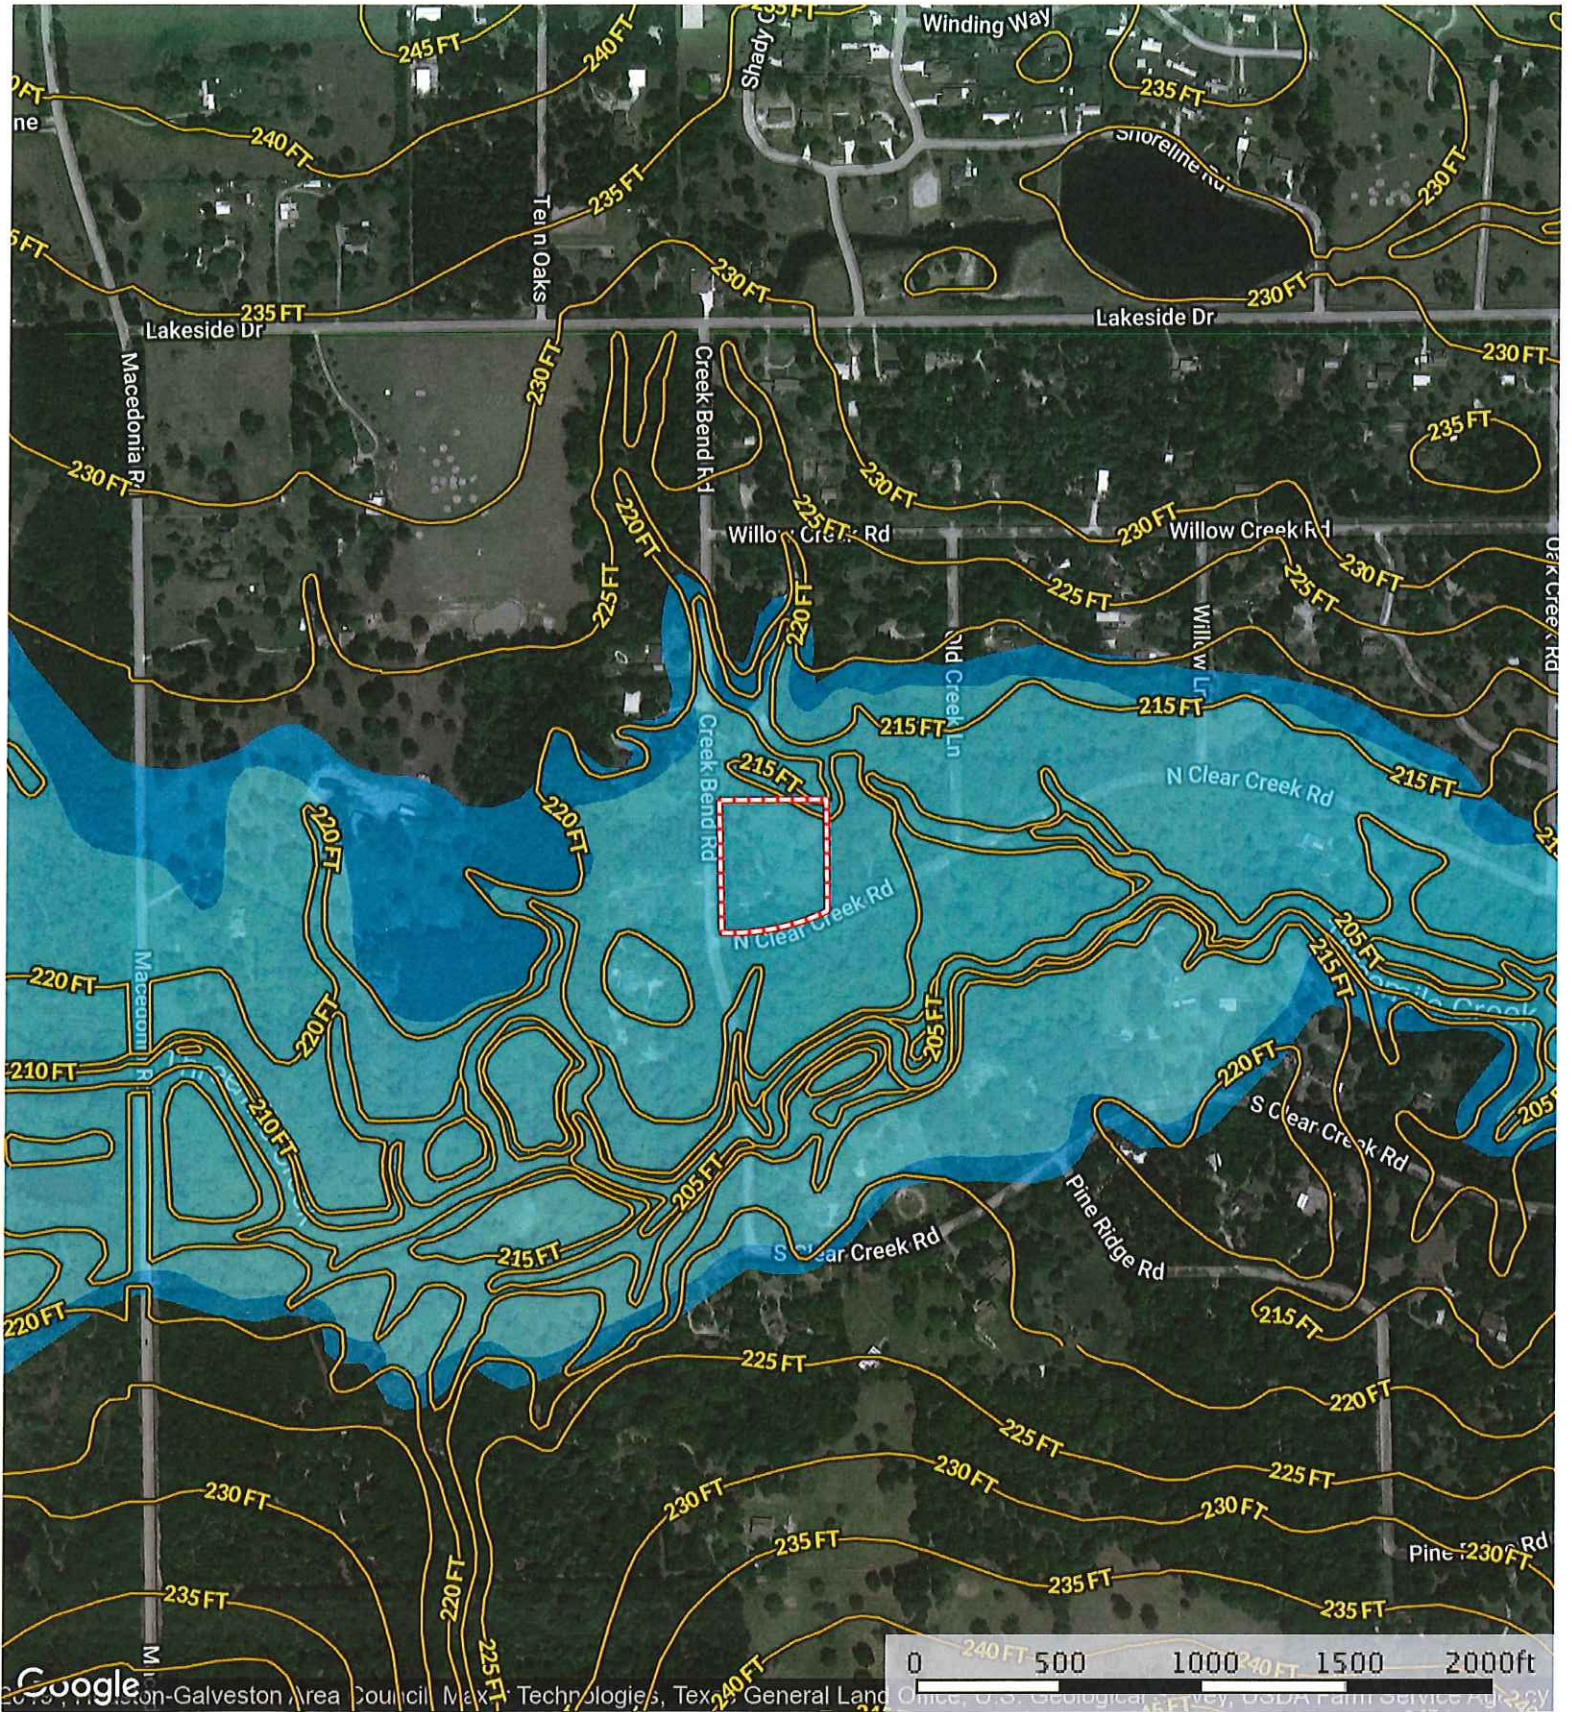

24440 Creekbend Rd.  
Waller County, Texas, AC +/-

 Boundary

24440 Creekbend Rd.  
Waller County, Texas, AC +/-

Google 2019 Imagery ©2019, Houston-Galveston Area Council, Maxar Technologies, Texas General Land Office, U.S. Geological Survey

 Boundary

 The information contained herein was obtained from sources deemed to be reliable. MapRight Services makes no warranties or guarantees as to the completeness or accuracy thereof.

24440 Creekbend Rd.  
 Waller County, Texas, AC +/-

- Boundary
- 100 Year Floodplain
- 500 Year Floodplain
- Floodway
- Special
- Unmapped/ Not

**M** The information contained herein was obtained from sources deemed to be reliable. MapRight Services makes no warranties or guarantees as to the completeness or accuracy thereof.