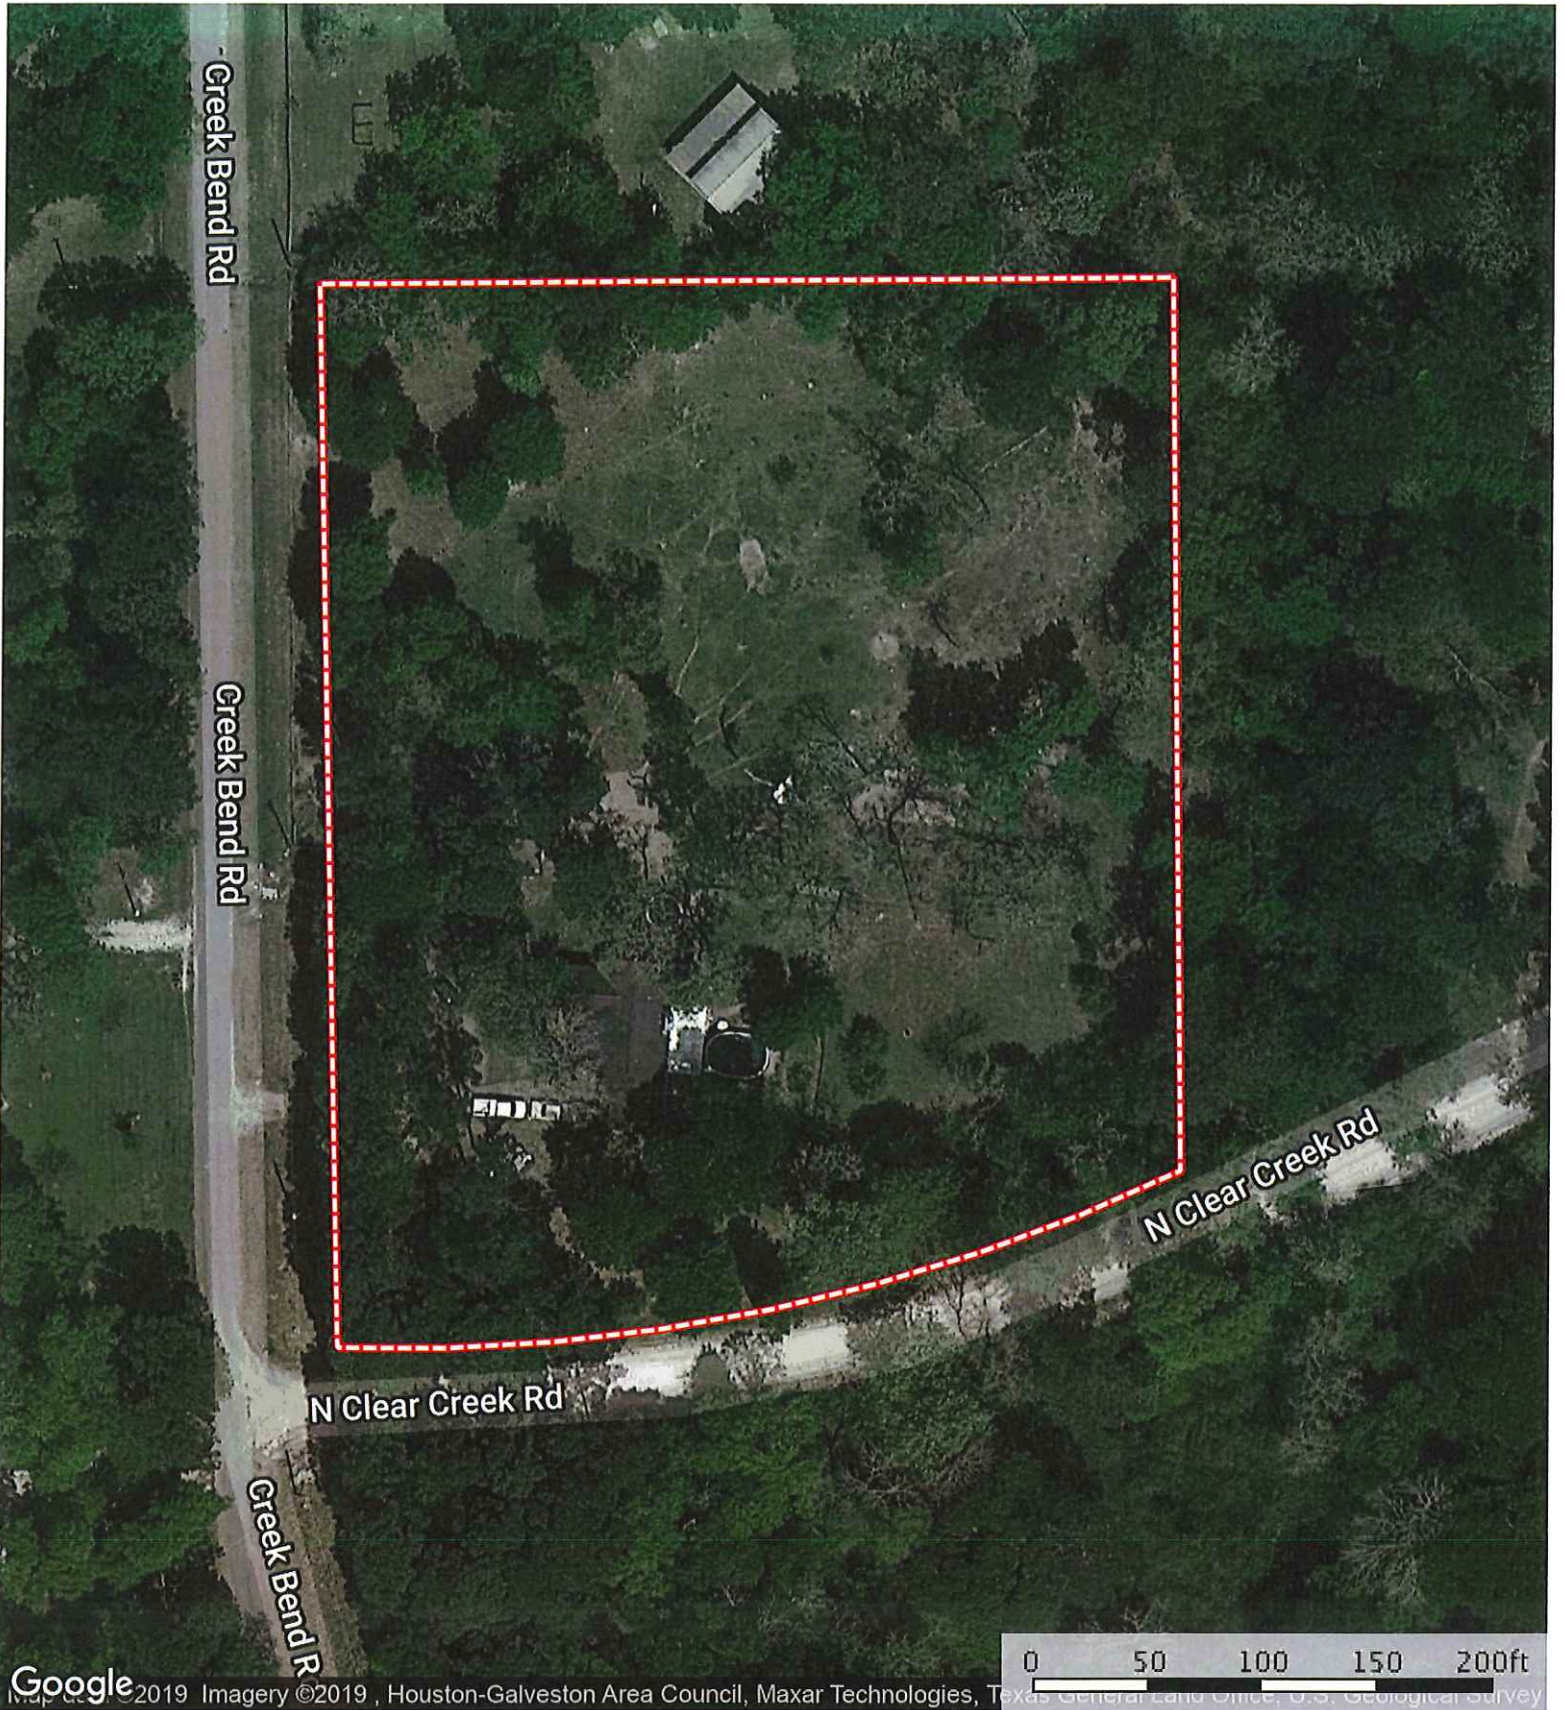

24440 Creekbend Rd.  
Waller County, Texas, AC +/-

 Boundary

24440 Creekbend Rd.  
Waller County, Texas, AC +/-

Google 2019 Imagery ©2019, Houston-Galveston Area Council, Maxar Technologies, Texas General Land Office, U.S. Geological Survey

 Boundary

 The information contained herein was obtained from sources deemed to be reliable. MapRight Services makes no warranties or guarantees as to the completeness or accuracy thereof.

24440 Creekbend Rd.  
 Waller County, Texas, AC +/-

- Boundary
- 100 Year Floodplain
- 500 Year Floodplain
- Floodway
- Special
- Unmapped/ Not

**M** The information contained herein was obtained from sources deemed to be reliable. MapRight Services makes no warranties or guarantees as to the completeness or accuracy thereof.