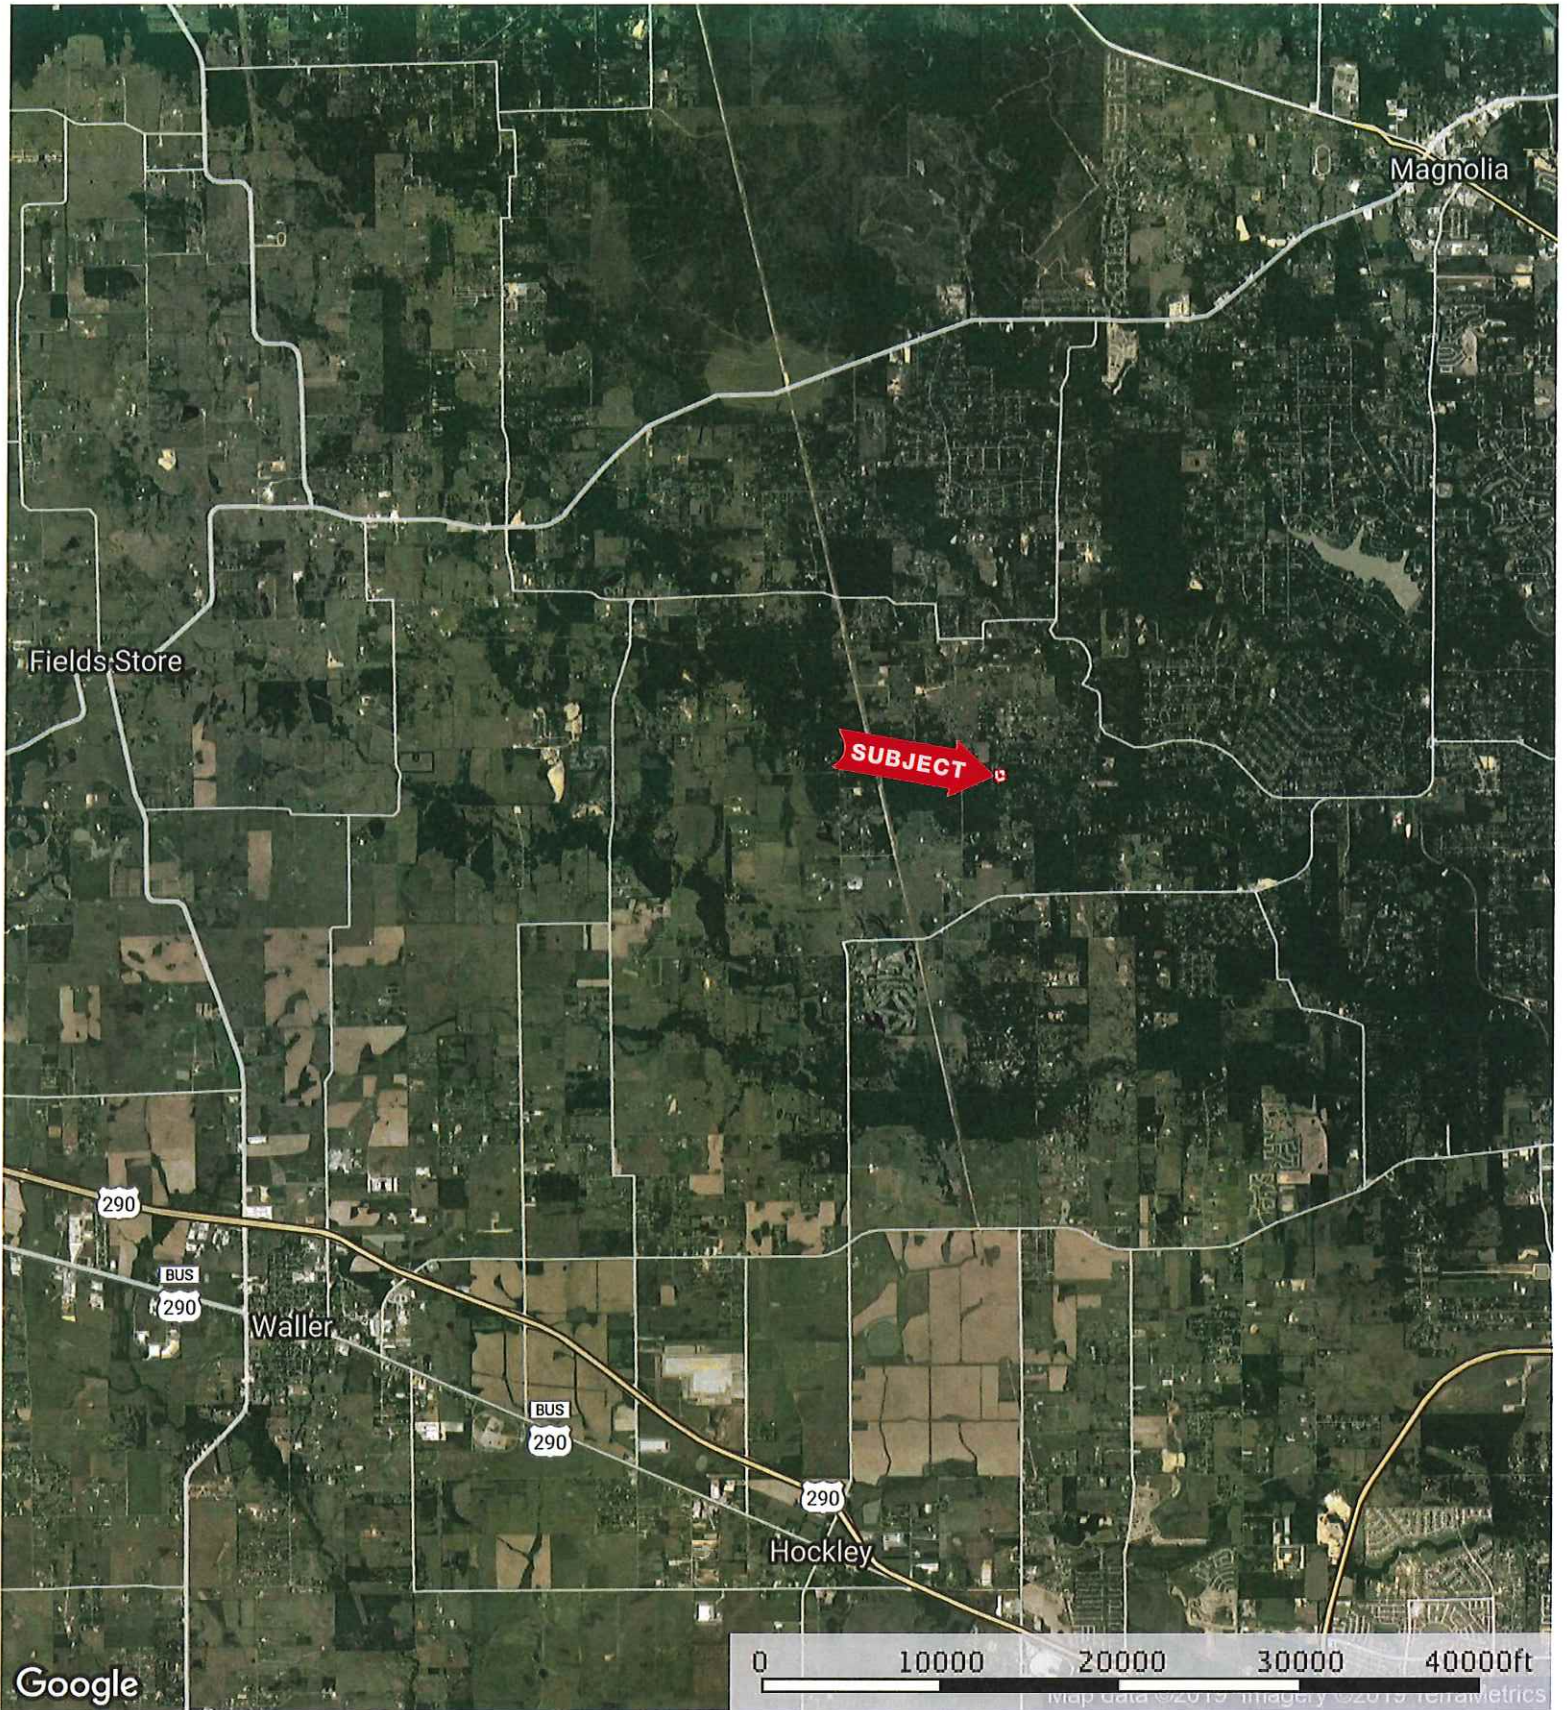

24440 Creekbend Rd.  
Waller County, Texas, AC +/-

 Boundary

24440 Creekbend Rd.  
Waller County, Texas, AC +/-

Google 2019 Imagery ©2019, Houston-Galveston Area Council, Maxar Technologies, Texas General Land Office, U.S. Geological Survey

 Boundary

 The information contained herein was obtained from sources deemed to be reliable. MapRight Services makes no warranties or guarantees as to the completeness or accuracy thereof.

24440 Creekbend Rd.  
 Waller County, Texas, AC +/-

- Boundary
- 100 Year Floodplain
- 500 Year Floodplain
- Floodway
- Special
- Unmapped/ Not

**M** The information contained herein was obtained from sources deemed to be reliable. MapRight Services makes no warranties or guarantees as to the completeness or accuracy thereof.