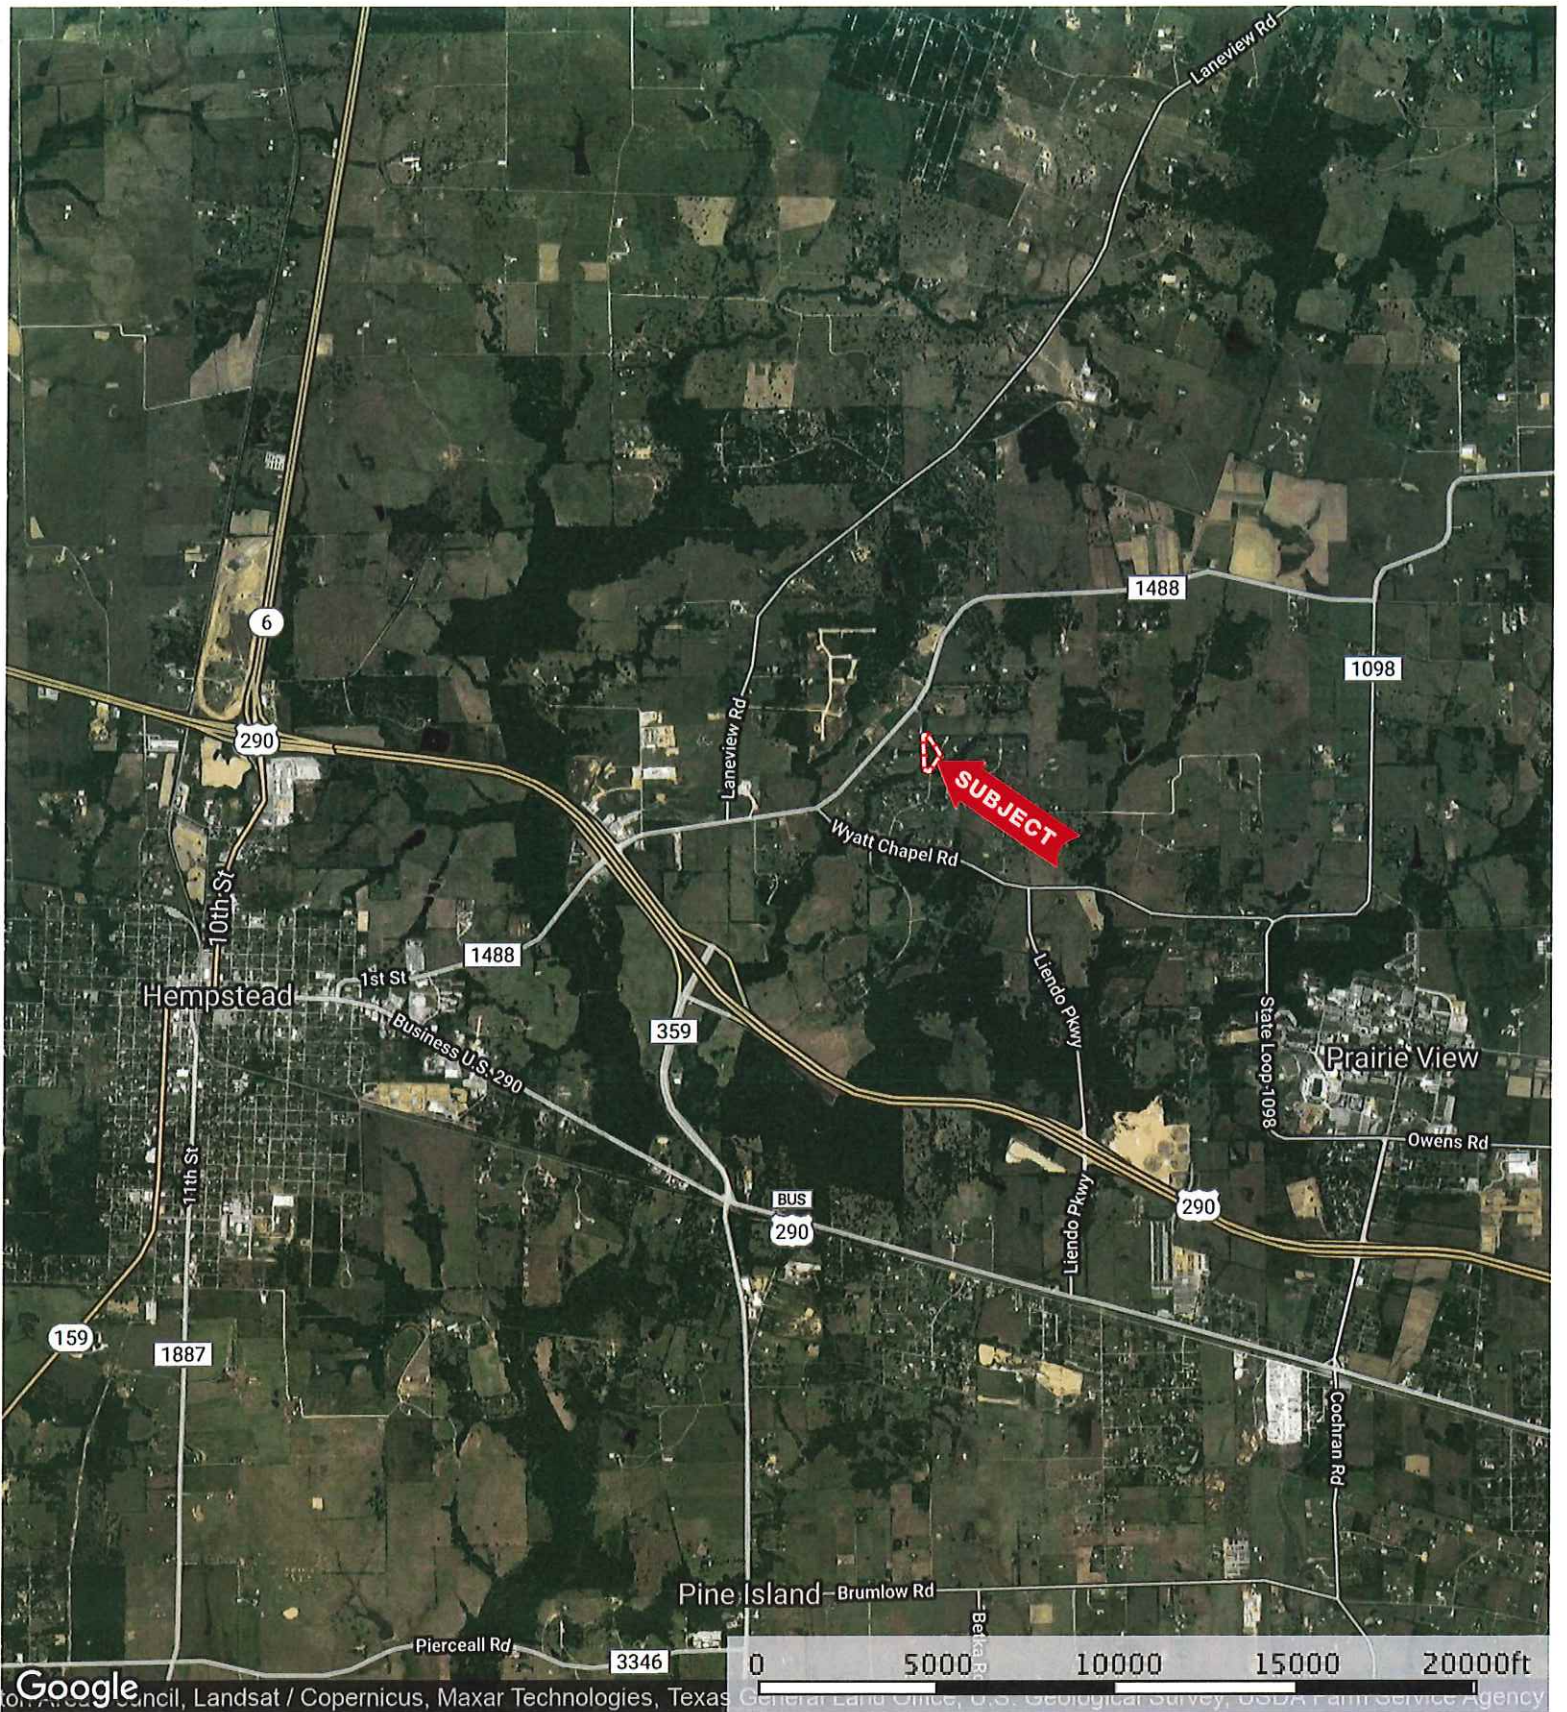

Plantation Lake Dr.
Waller County, Texas, AC +/-

Boundary