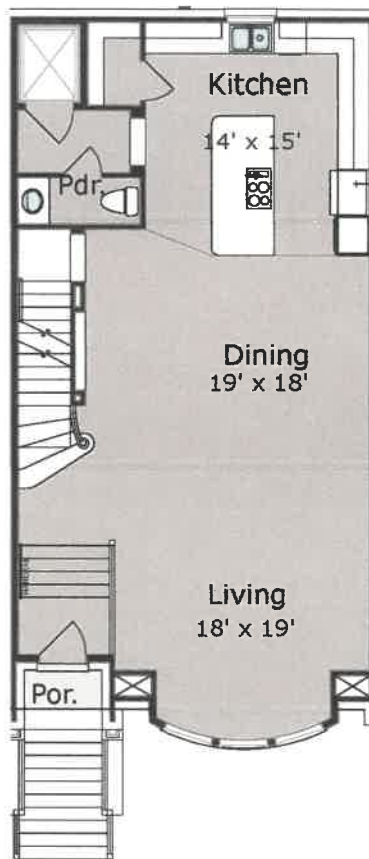

## SQUARE FOOTAGE

First Floor	3 9 9
Second Floor	1 0 4 4
Third Floor	9 8 0
<hr/>	
Living Area	2 4 2 3

## UNIT B

FIRST  
FLOOR PLAN

SECOND  
FLOOR PLAN

THIRD  
FLOOR PLAN

Harbor Cove on Lake Houston ♦ 1601 Westminster Trace Lane ♦ Kingwood, Texas 77345

Phone: 832.995.6402 ♦ E-mail: [info@regentsquare-kingwood.com](mailto:info@regentsquare-kingwood.com)