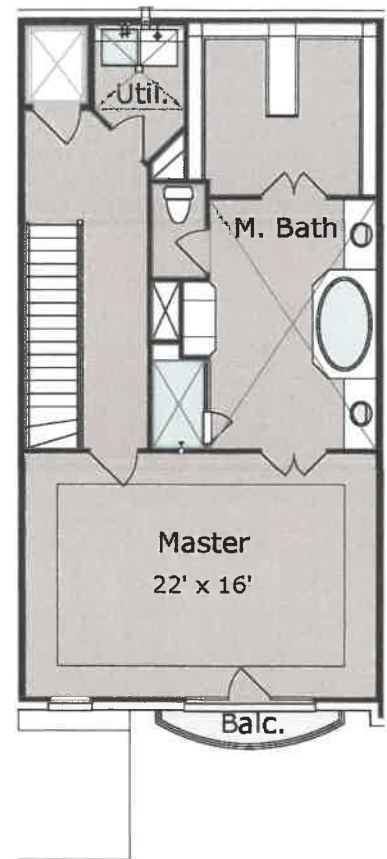

## SQUARE FOOTAGE

First Floor	3 9 9
Second Floor	1 0 4 4
Third Floor	9 8 0
<hr/>	
Living Area	2 4 2 3

## UNIT B

FIRST  
FLOOR PLAN

SECOND  
FLOOR PLAN

THIRD  
FLOOR PLAN

Harbor Cove on Lake Houston ♦ 1601 Westminster Trace Lane ♦ Kingwood, Texas 77345

Phone: 832.995.6402 ♦ E-mail: [info@regentsquare-kingwood.com](mailto:info@regentsquare-kingwood.com)