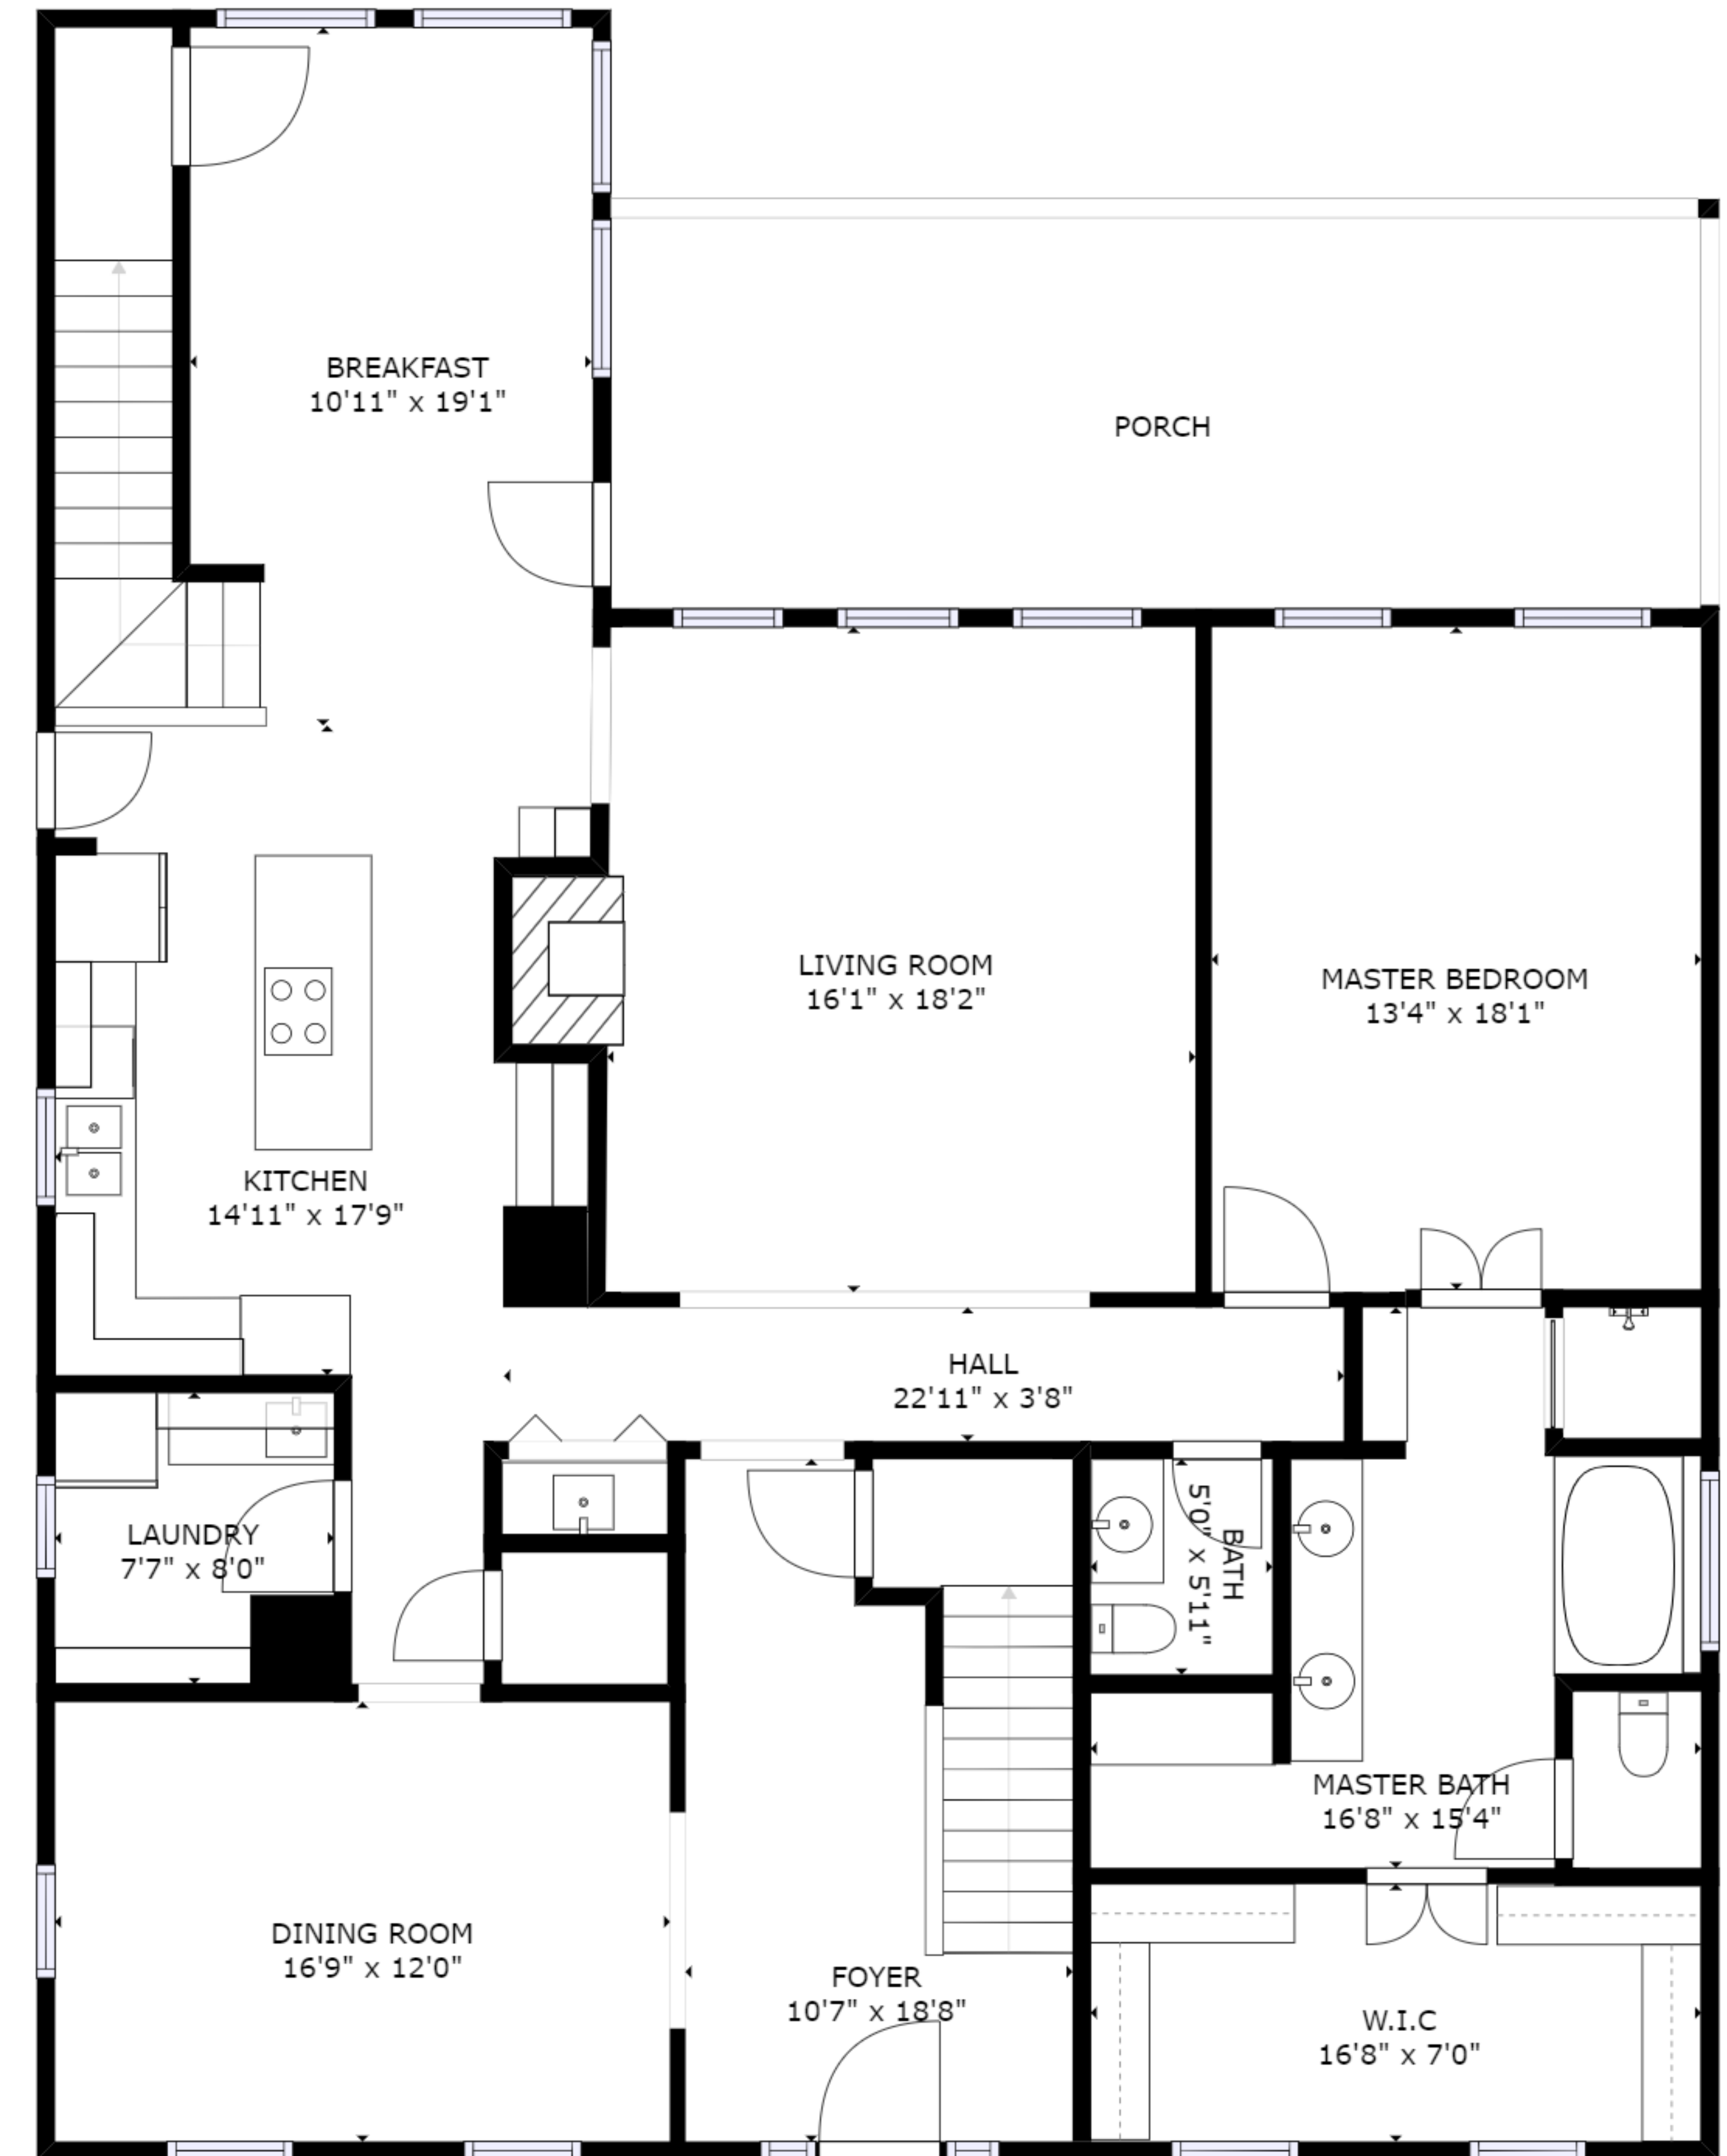

FLOOR 2

FLOOR 1

GROSS INTERNAL AREA
 FLOOR 1: 2097 sq ft, FLOOR 2: 2404 sq ft
 TOTAL: 4501 sq ft
 SIZES AND DIMENSIONS ARE APPROXIMATE, ACTUAL MAY VARY.