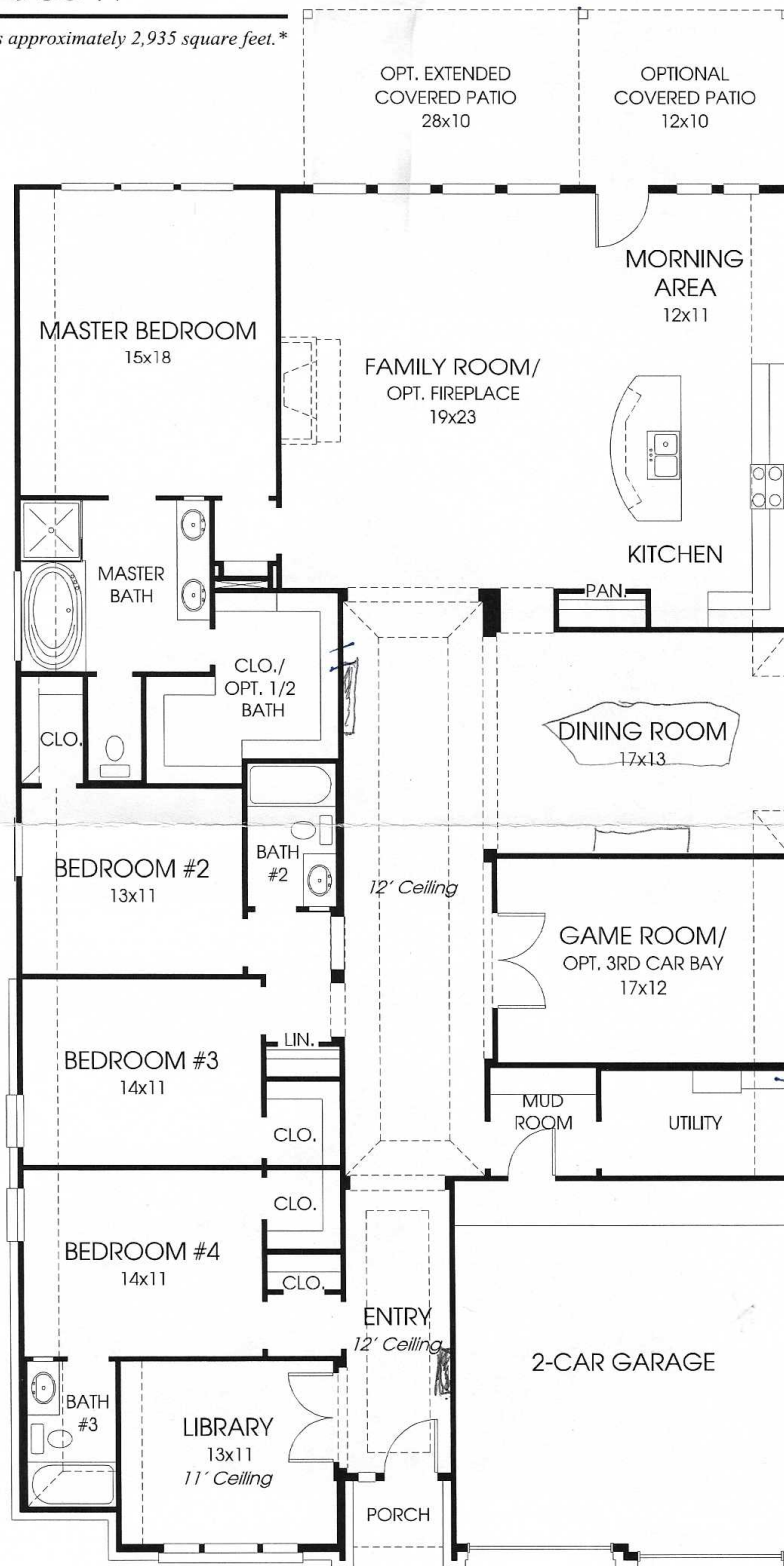

# DESIGNS

## Design 2935W

This home contains approximately 2,935 square feet.\*

\*See Page 3 for Details and Disclaimers.  
© Perry Homes, LLC 2014  
12/09/2014  
(55' CL)