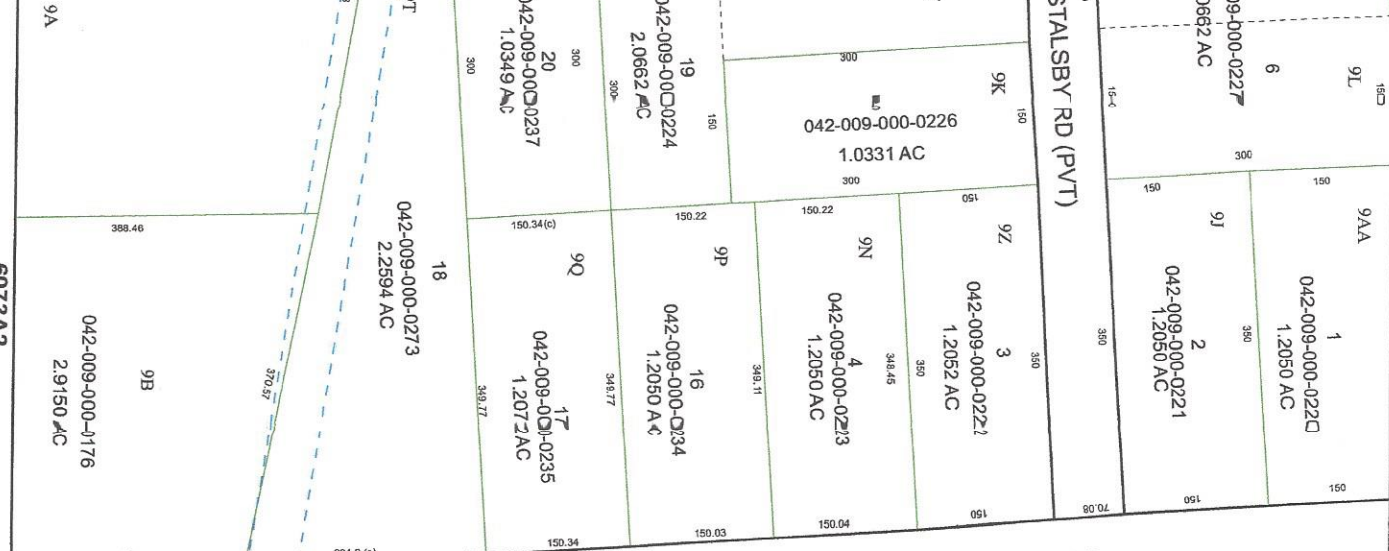

6073A2

6073A3

STALSBY RD (PVT)

HUFFMAN CLEVELAND ROAD

MAGNOLIA ESTATES U/R
114-288
SEC 1