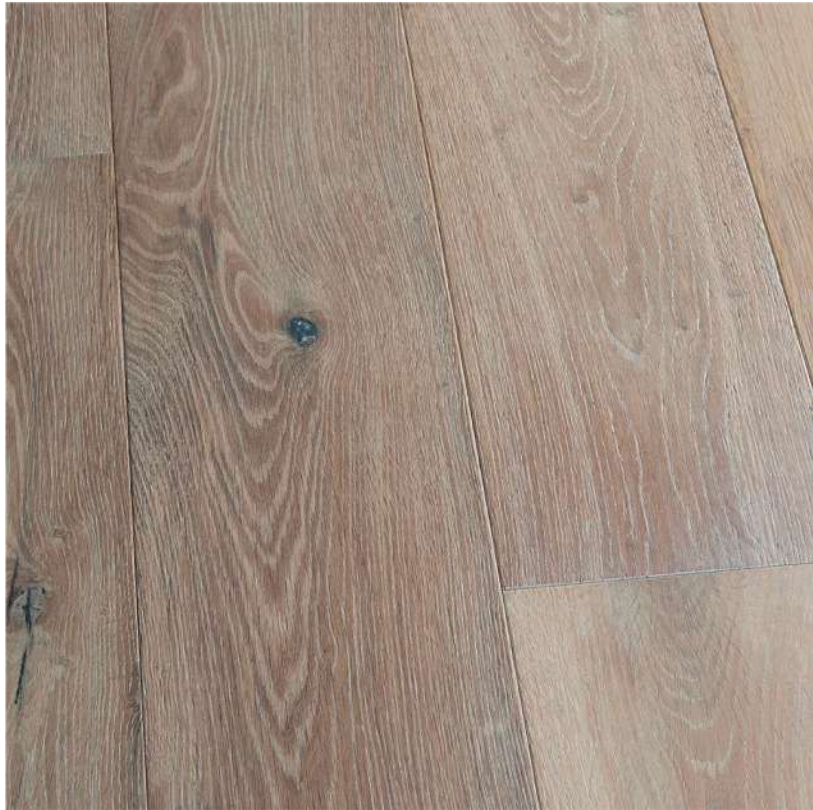

ENGINEERED HARDWOOD FLOORING