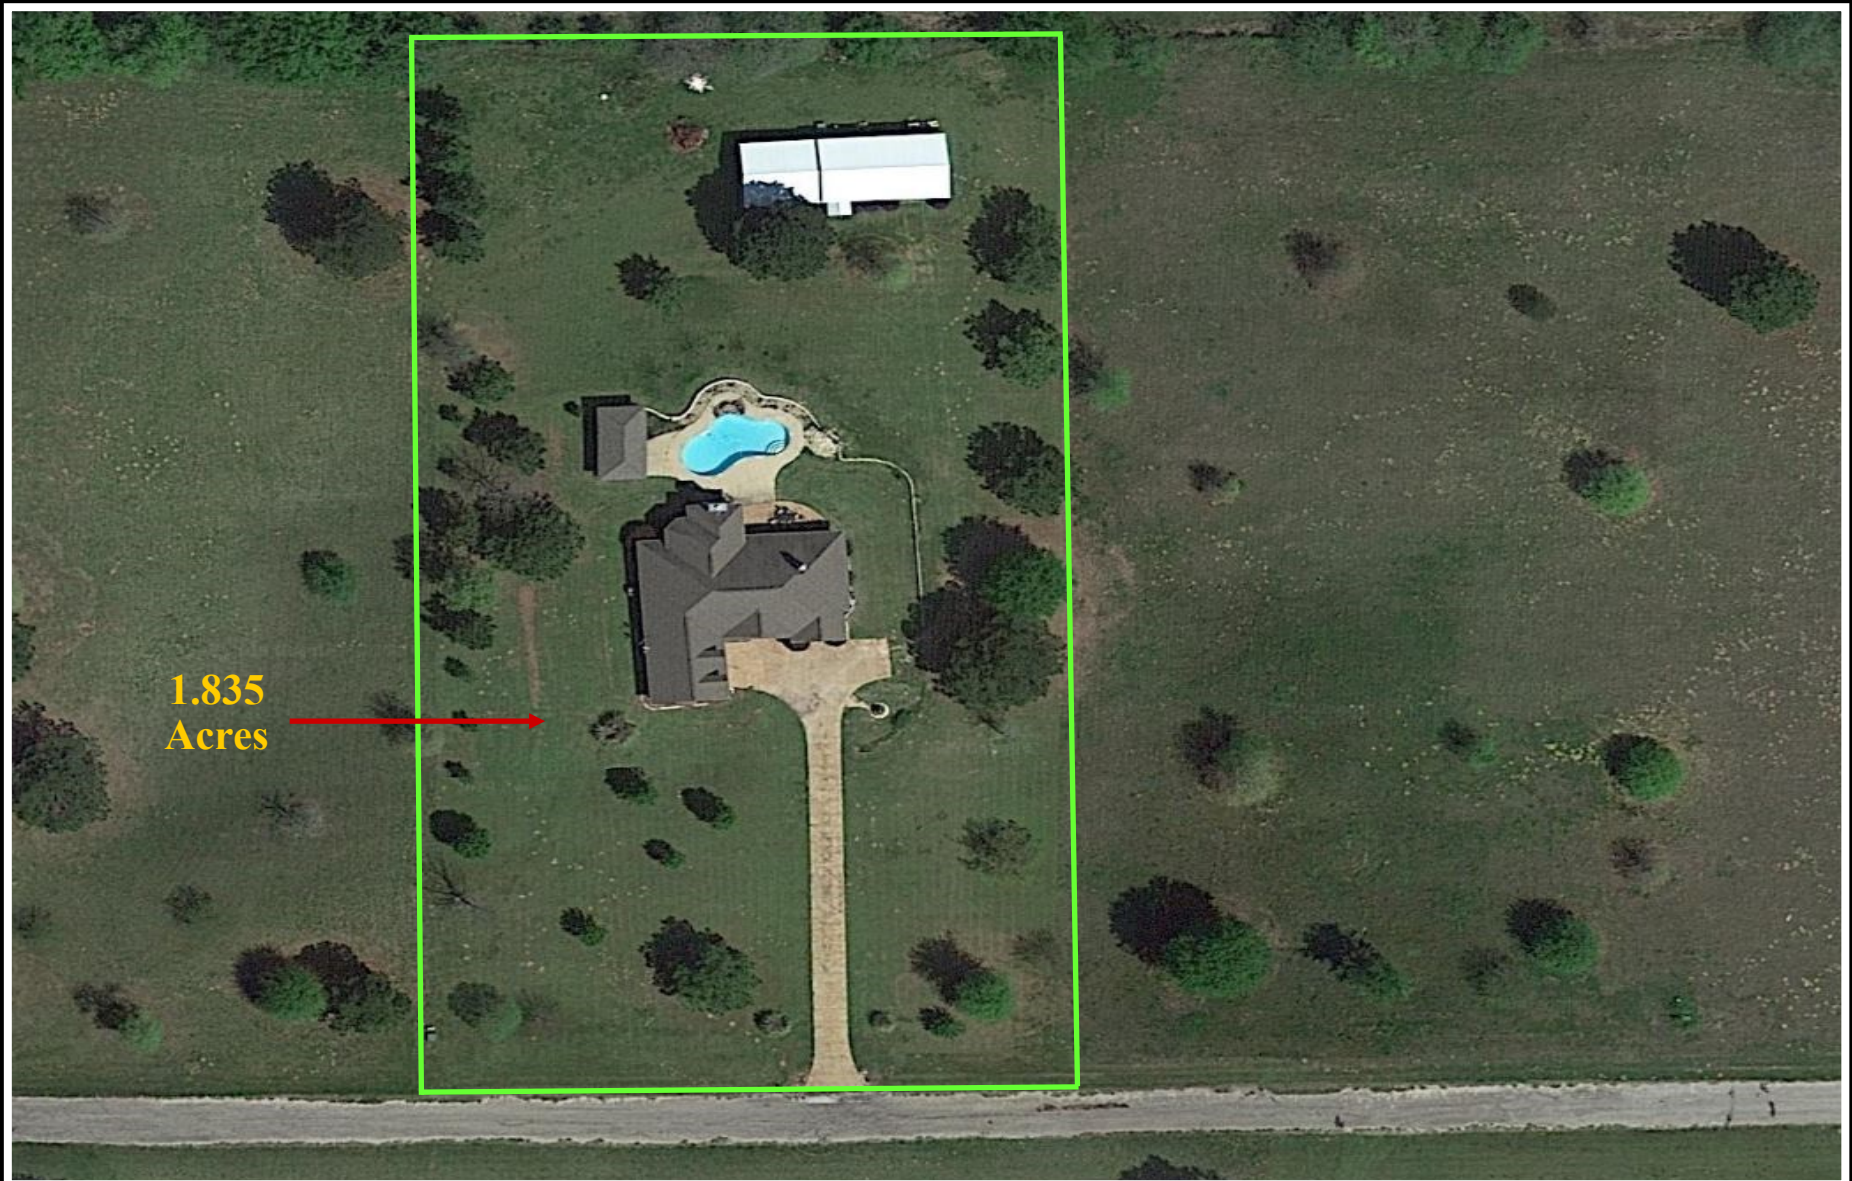

CLOSE UP AERIAL VIEW OF 330 CR 3271 - MINEOLA, TEXAS 75773

This is not guarantee to be 100% accurate but deemed to be a reasonable depiction of the property boundary lines & total no. of acres.

1.835
Acres