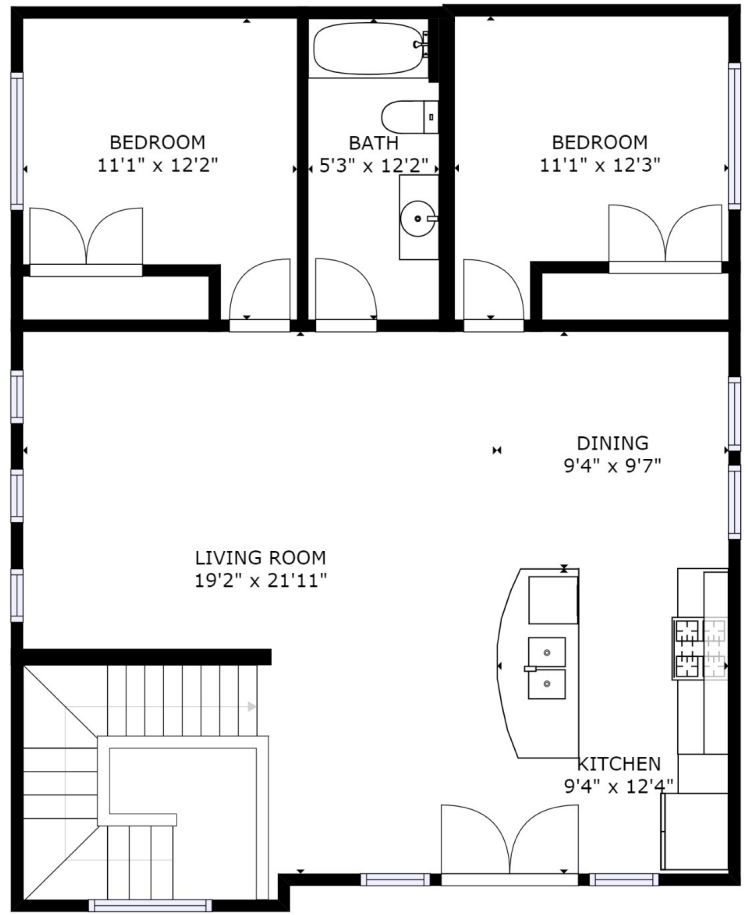

FLOOR 1

FLOOR 2

GROSS INTERNAL AREA
 FLOOR 1: 496 sq ft, FLOOR 2: 969 sq ft
 TOTAL: 1465 sq ft
 SIZES AND DIMENSIONS ARE APPROXIMATE, ACTUAL MAY VARY.