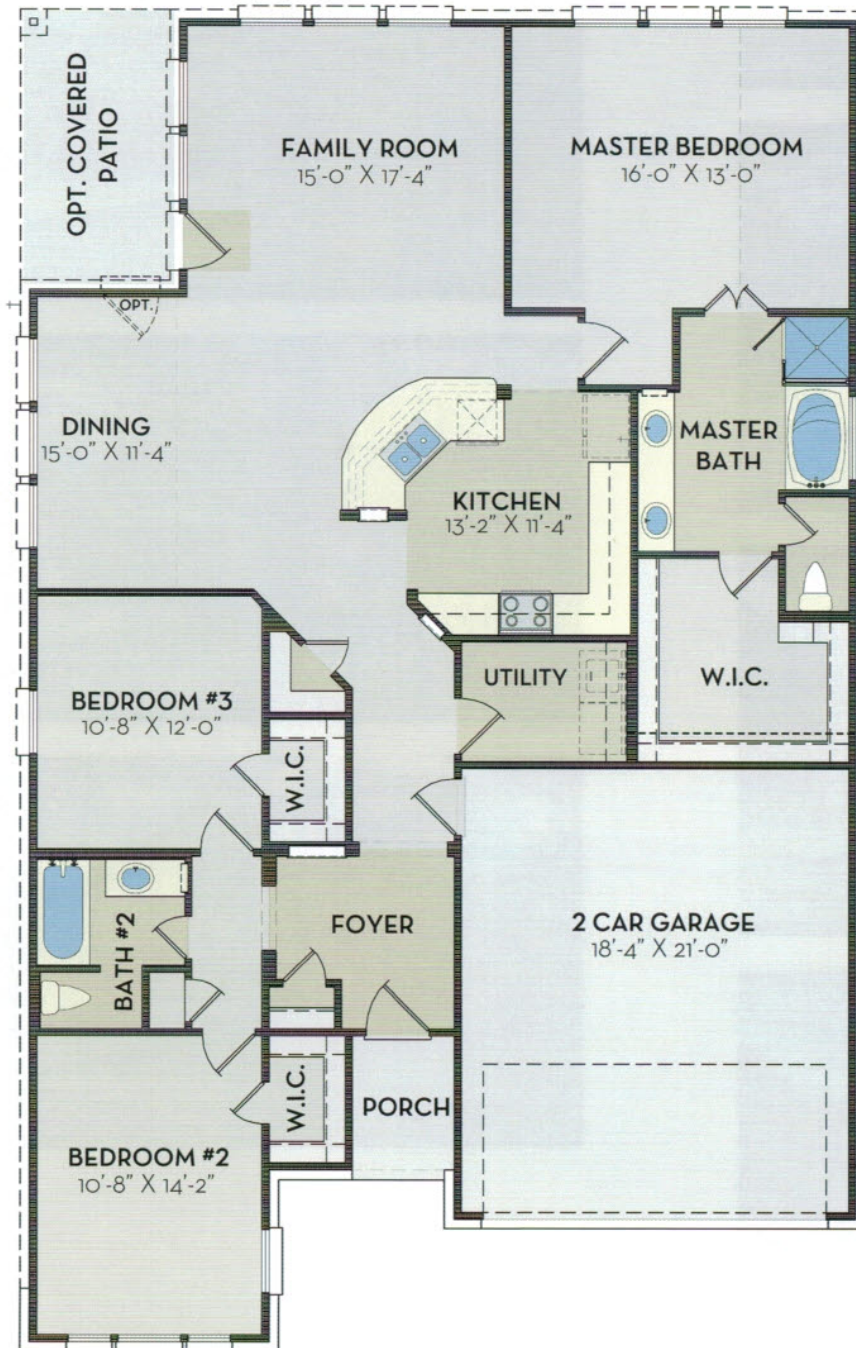

OPT. FIREPLACE

OPT. MASTER SUPER SHOWER

OPT. 3 CAR GARAGE  
9'-8" X 21'-0"