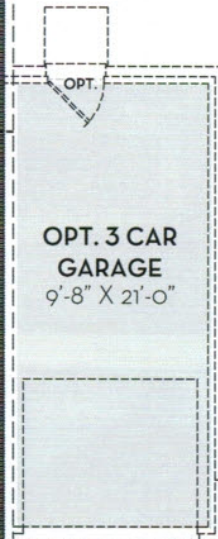

OPT. FIREPLACE

OPT. MASTER SUPER SHOWER

OPT. 3 CAR GARAGE  
9'-8" X 21'-0"