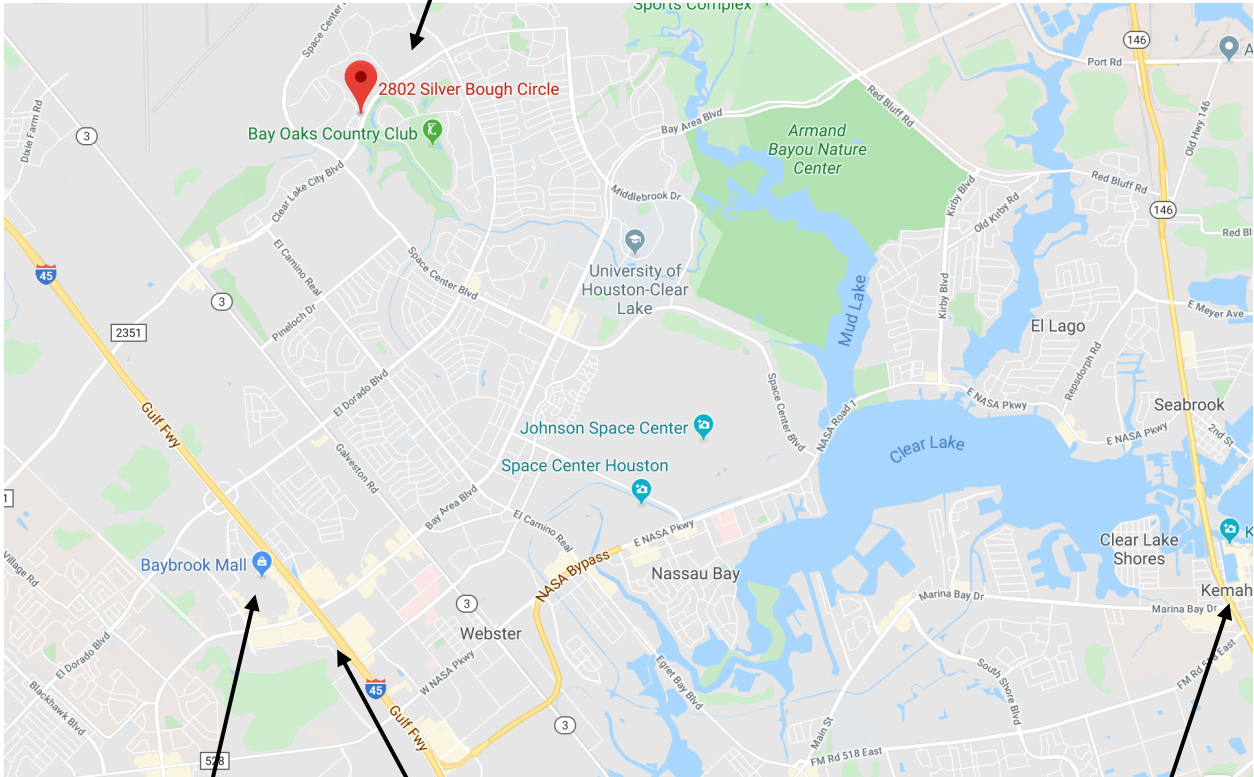

# 2802 Silver Bough Circle conveniently located

H-E-B shopping center with shopping and restaurants

Baybrook Mall & resaturants

Costco

Kemah Boardwalk

## An easy commute

- 6 minutes to 45
- 30 minutes Museum District
- 30 minutes Reliant Stadium
- 40 minutes Galveston