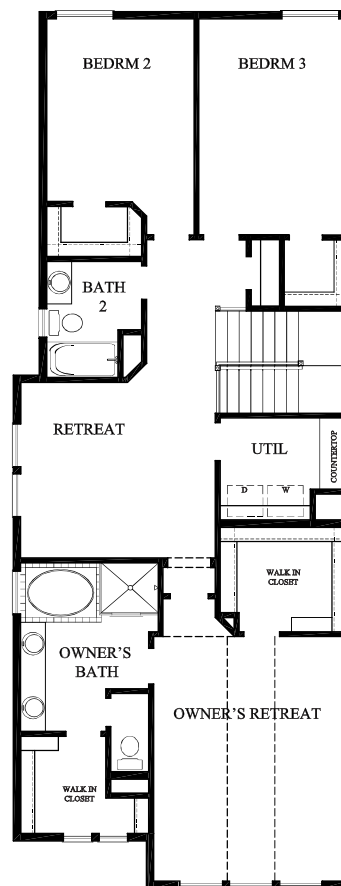

From: $285,990 | 2206 sq.ft. | 2 Stories | 3 Bedrooms | 2 Baths | 2 Car Garage

Second Floor

Options

- ☐ Super Shower
- ☐ Bedroom 4

Sales Office

6003 Dark Kite Trail, Missouri City, TX 77459

Hours:

Monday - Saturday 10:00 AM - 7:00 PM; Sunday 12:00 PM - 7:00 PM

Sales Team

Ashley Fernandez

asfernandez@dwhomes.com

Figures reflecting size, square footage, and other dimensions are estimates; actual construction may vary. Size/square footage and price of your home may vary based on bonus rooms and options selected. Floor plans may vary according to elevation. Prices, plans, dimensions, features, specifications, materials, and availability of homes or communities are subject to change without notice or obligation. Please contact us to verify current information. Illustrations are artist's depictions only. They may differ from completed improvements and may change without notice.