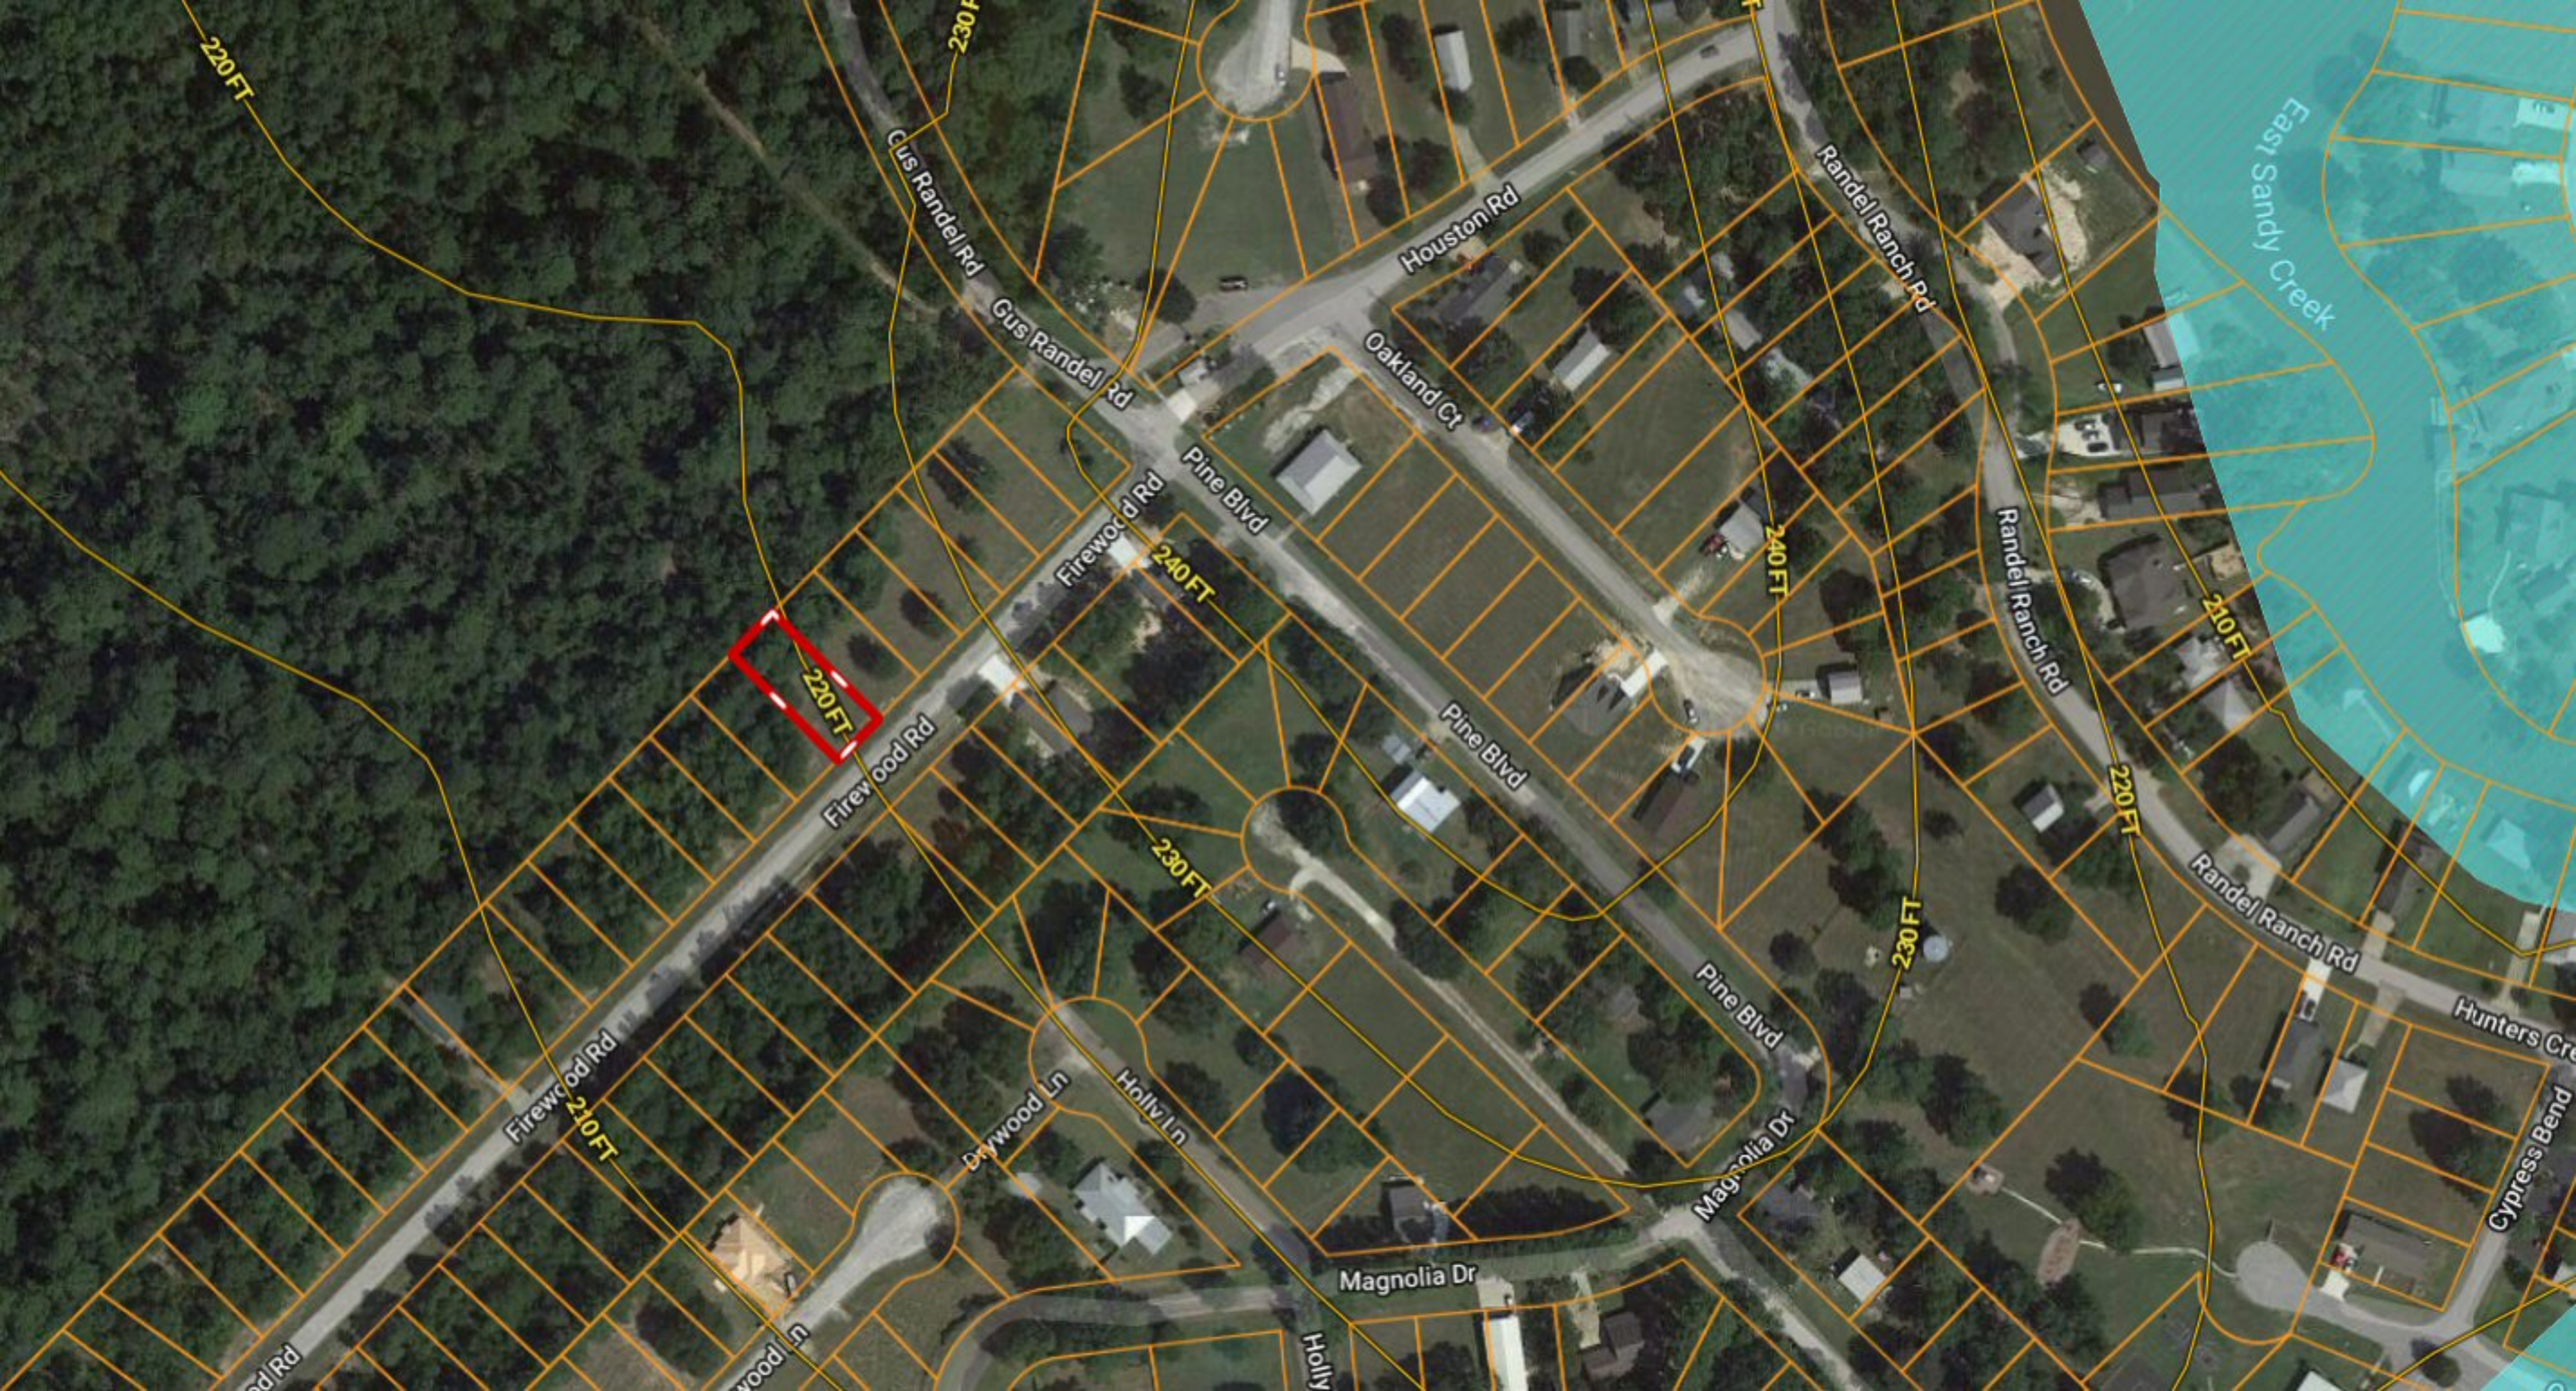

# 14 Firewood Rd [ Lot 7 ] ~ Wildwood Shores

S  
ment

NATIONAL FOREST

220 FT

230 FT

Gus Randel Rd

Houston Rd

Randel Ranch Rd

East Sandy Creek

Gus Randel Rd

Oakland Ct

Pine Blvd

Firewood Rd

240 FT

240 FT

210 FT

220 FT

Firewood Rd

Pine Blvd

220 FT

230 FT

230 FT

Randel Ranch Rd

Firewood Rd

Pine Blvd

Pine Blvd

Pine Blvd

Oakland Ct

220 FT

230 FT

240 FT

240 FT