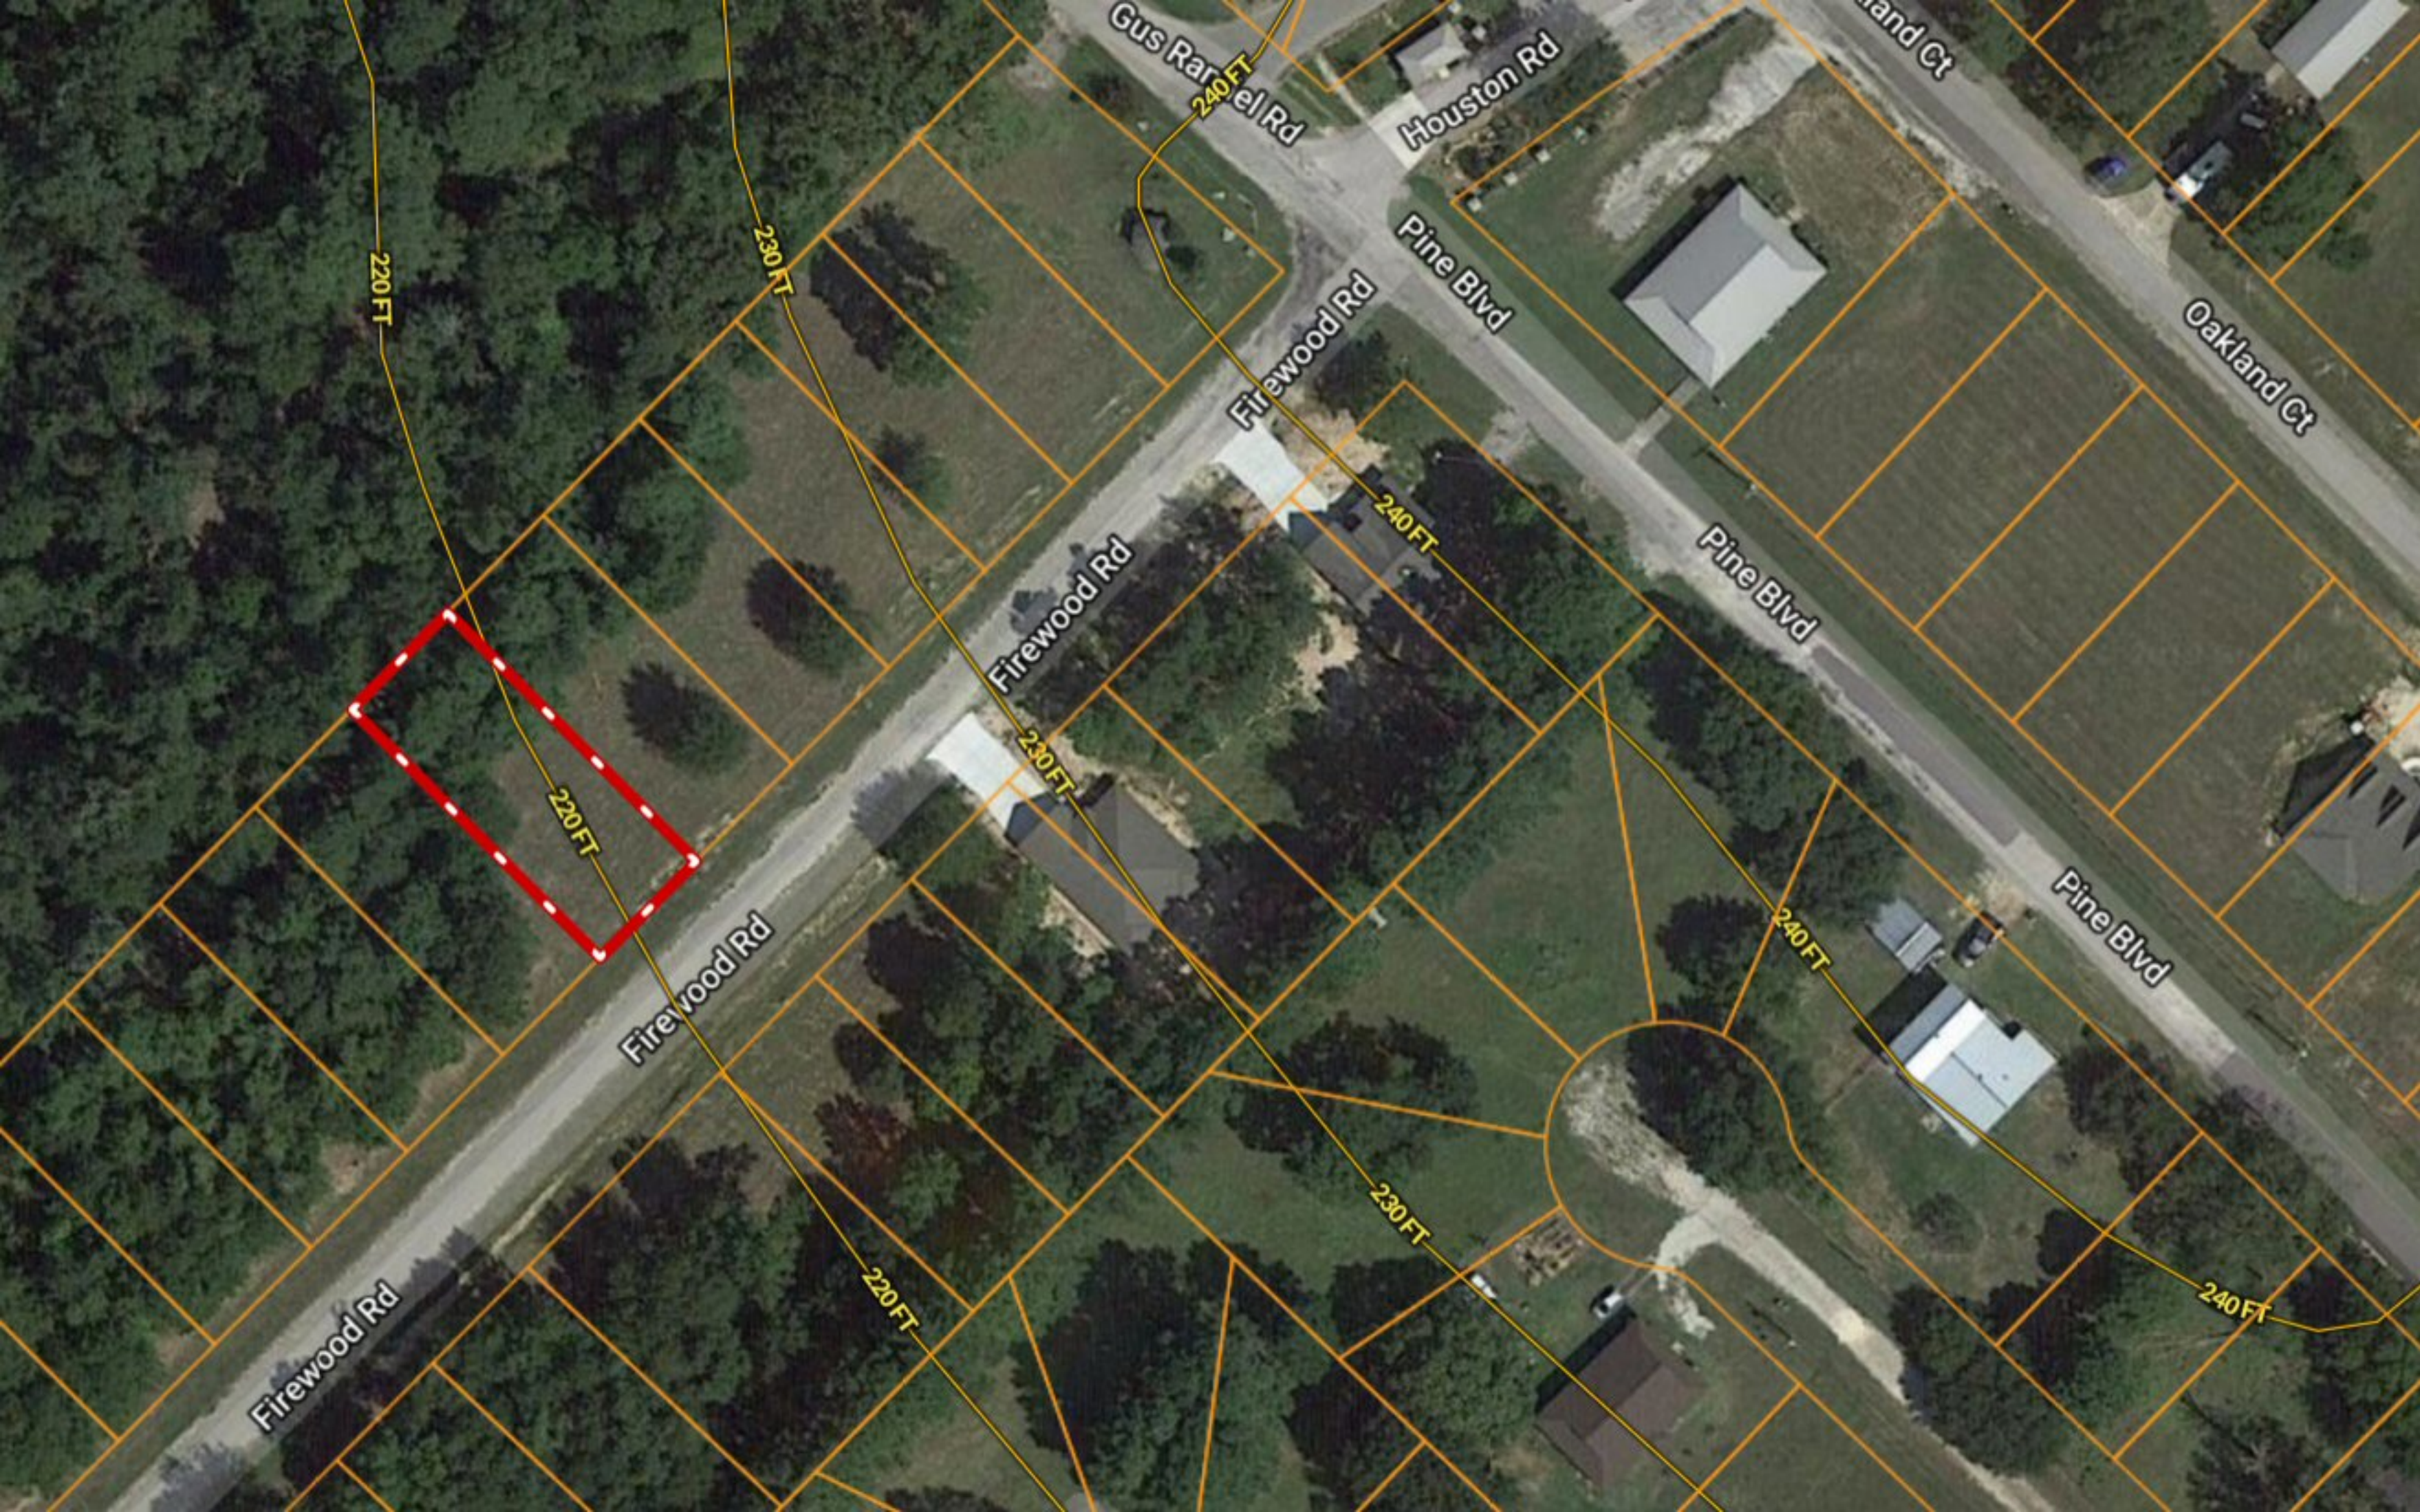

Firewood Rd

Firewood Rd

Firewood Rd

Firewood Rd

Gus Rangel Rd

Houston Rd

Pine Blvd

Pine Blvd

Pine Blvd

Oakland Ct

220 FT

230 FT

240 FT

240 FT

230 FT

220 FT

220 FT

230 FT

240 FT

240 FT