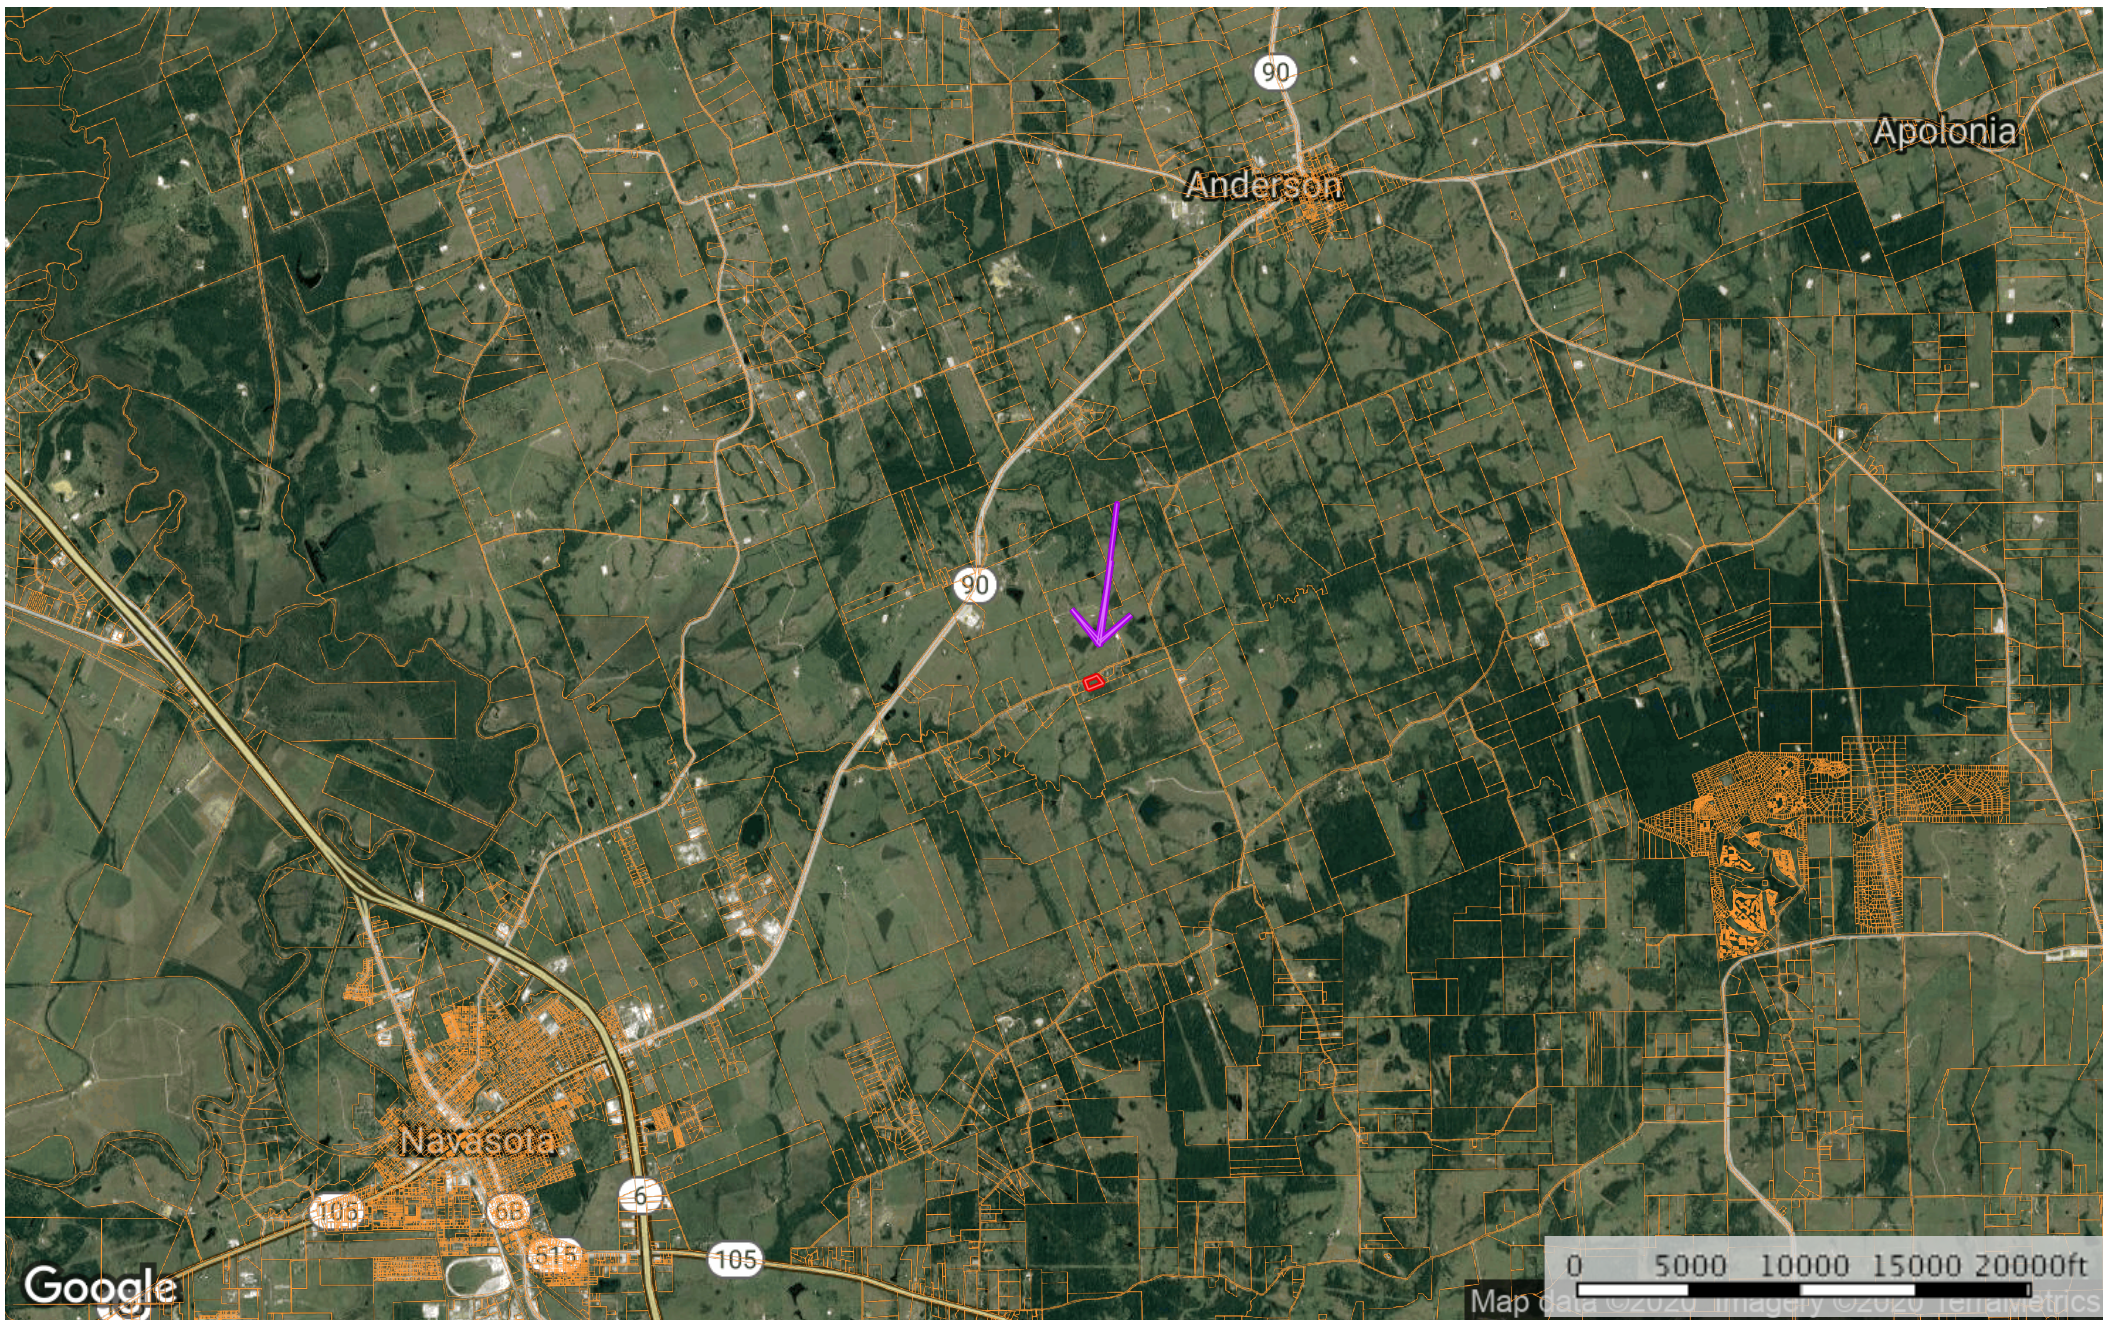

5 acres CR 409, Navasota, TX 77868
Grimes County, Texas, 5 AC +/-

— Pipeline □ Boundary