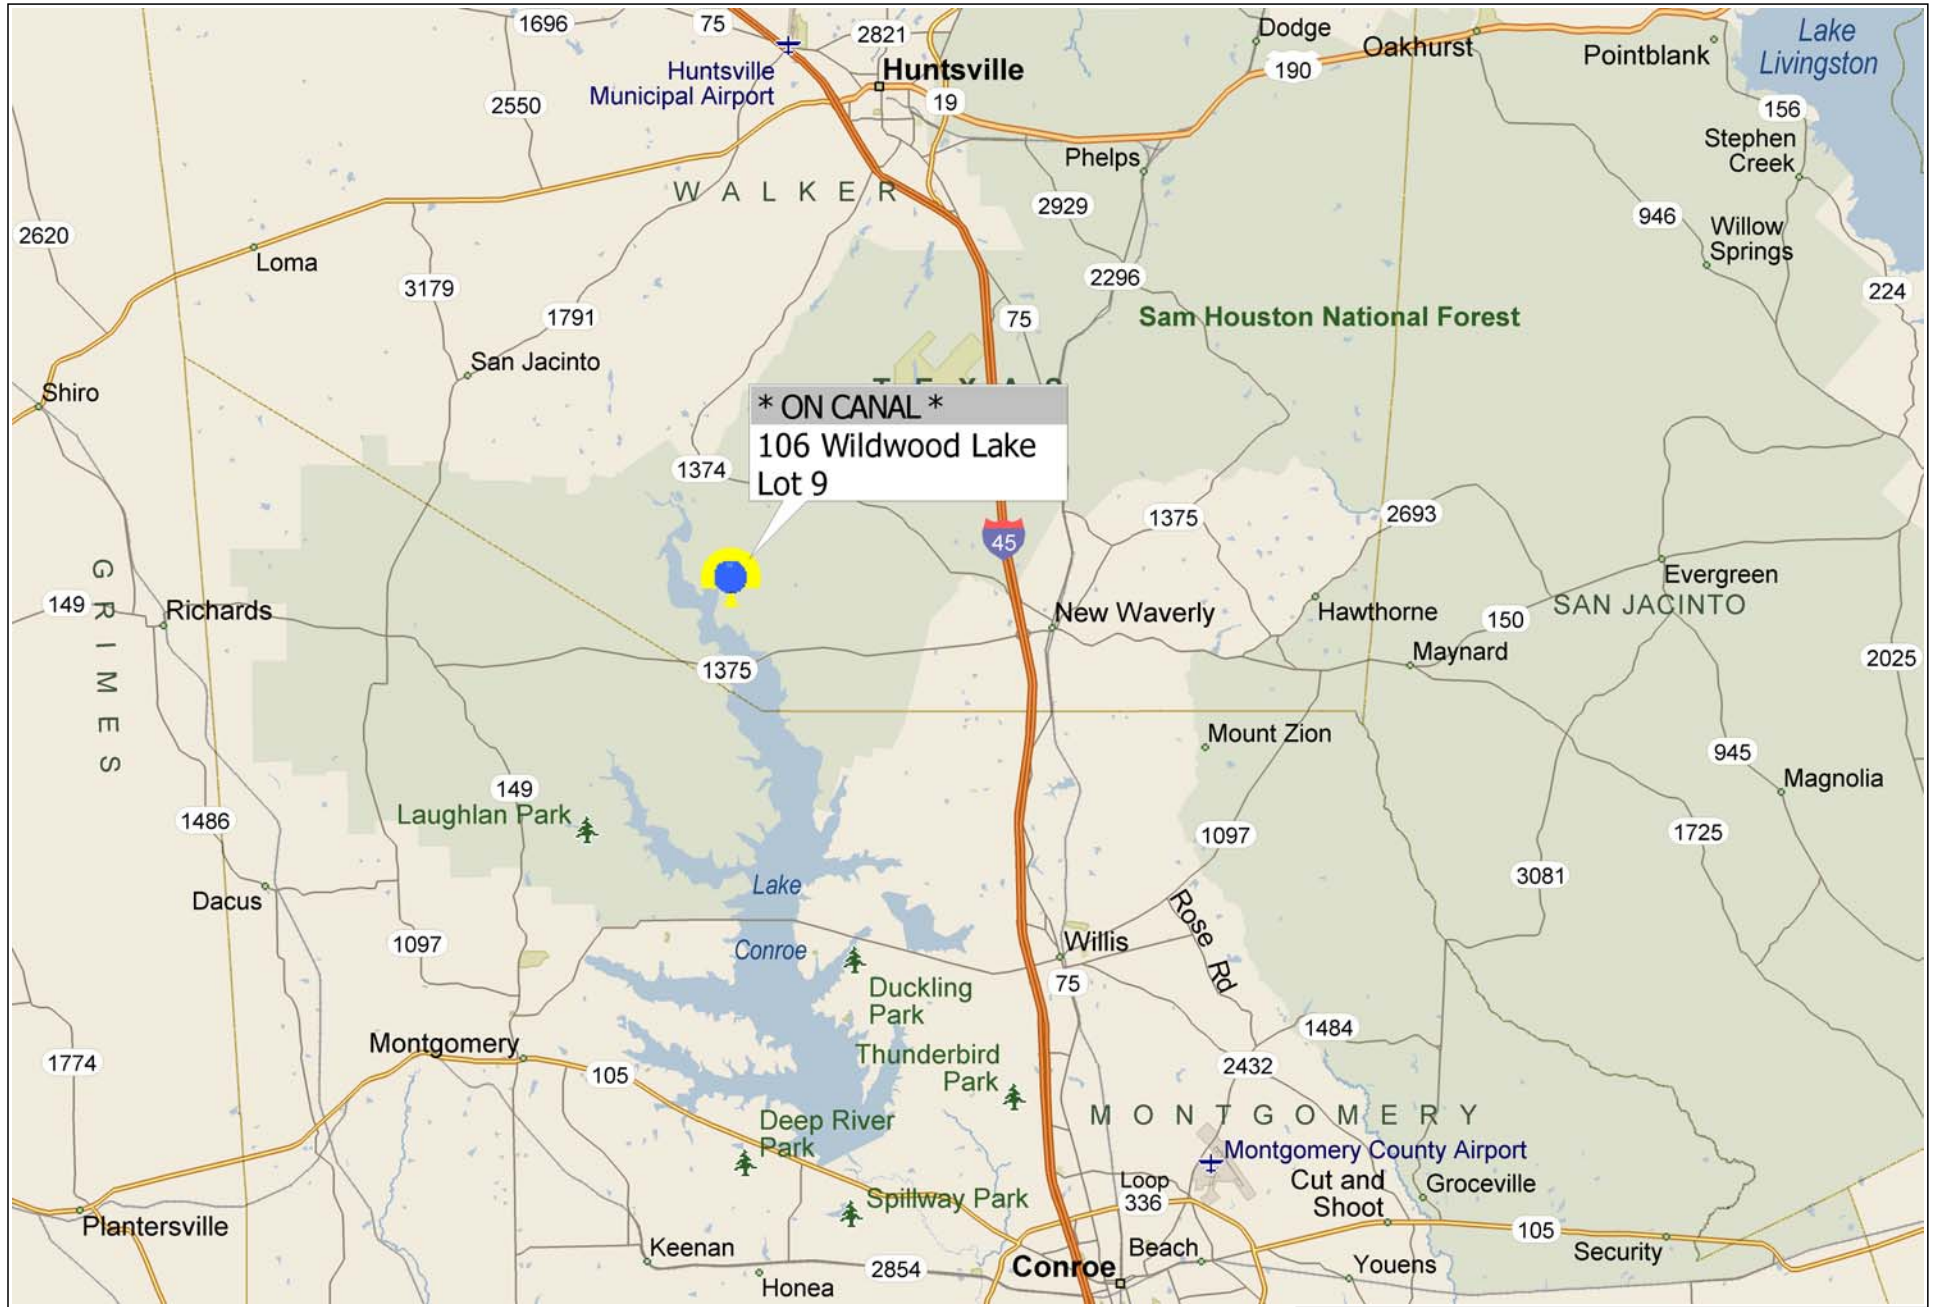

**\* ON CANAL \* 106 Wildwood Lake Dr [ Lot 9 ]**

0 mi 5 10 15

Wildwood Lake Dr

Wildwood Lake Dr

Wild Iris Ct

Wildwood Lake Dr

Wilderness Trail Ct

200 FT

Wilderness Trail Ct

Island Point

200 FT

Wildwood Lake Dr

Wildwood Lake Dr

210 FT

Wildwood Lake Dr

220 FT

Lakecrest Ln

Wildwood Lake Dr

N Forest Dr

220 FT

Wildwood Lake Dr

230 FT

Lakecrest Ln

Lakecrest Ln

Hillsborough Dr

240 FT

Lakecrest Ln

250 FT

Wildwood Lake Dr

N Forest Dr

Wildwood Lake Dr

Wildwood Lake Dr