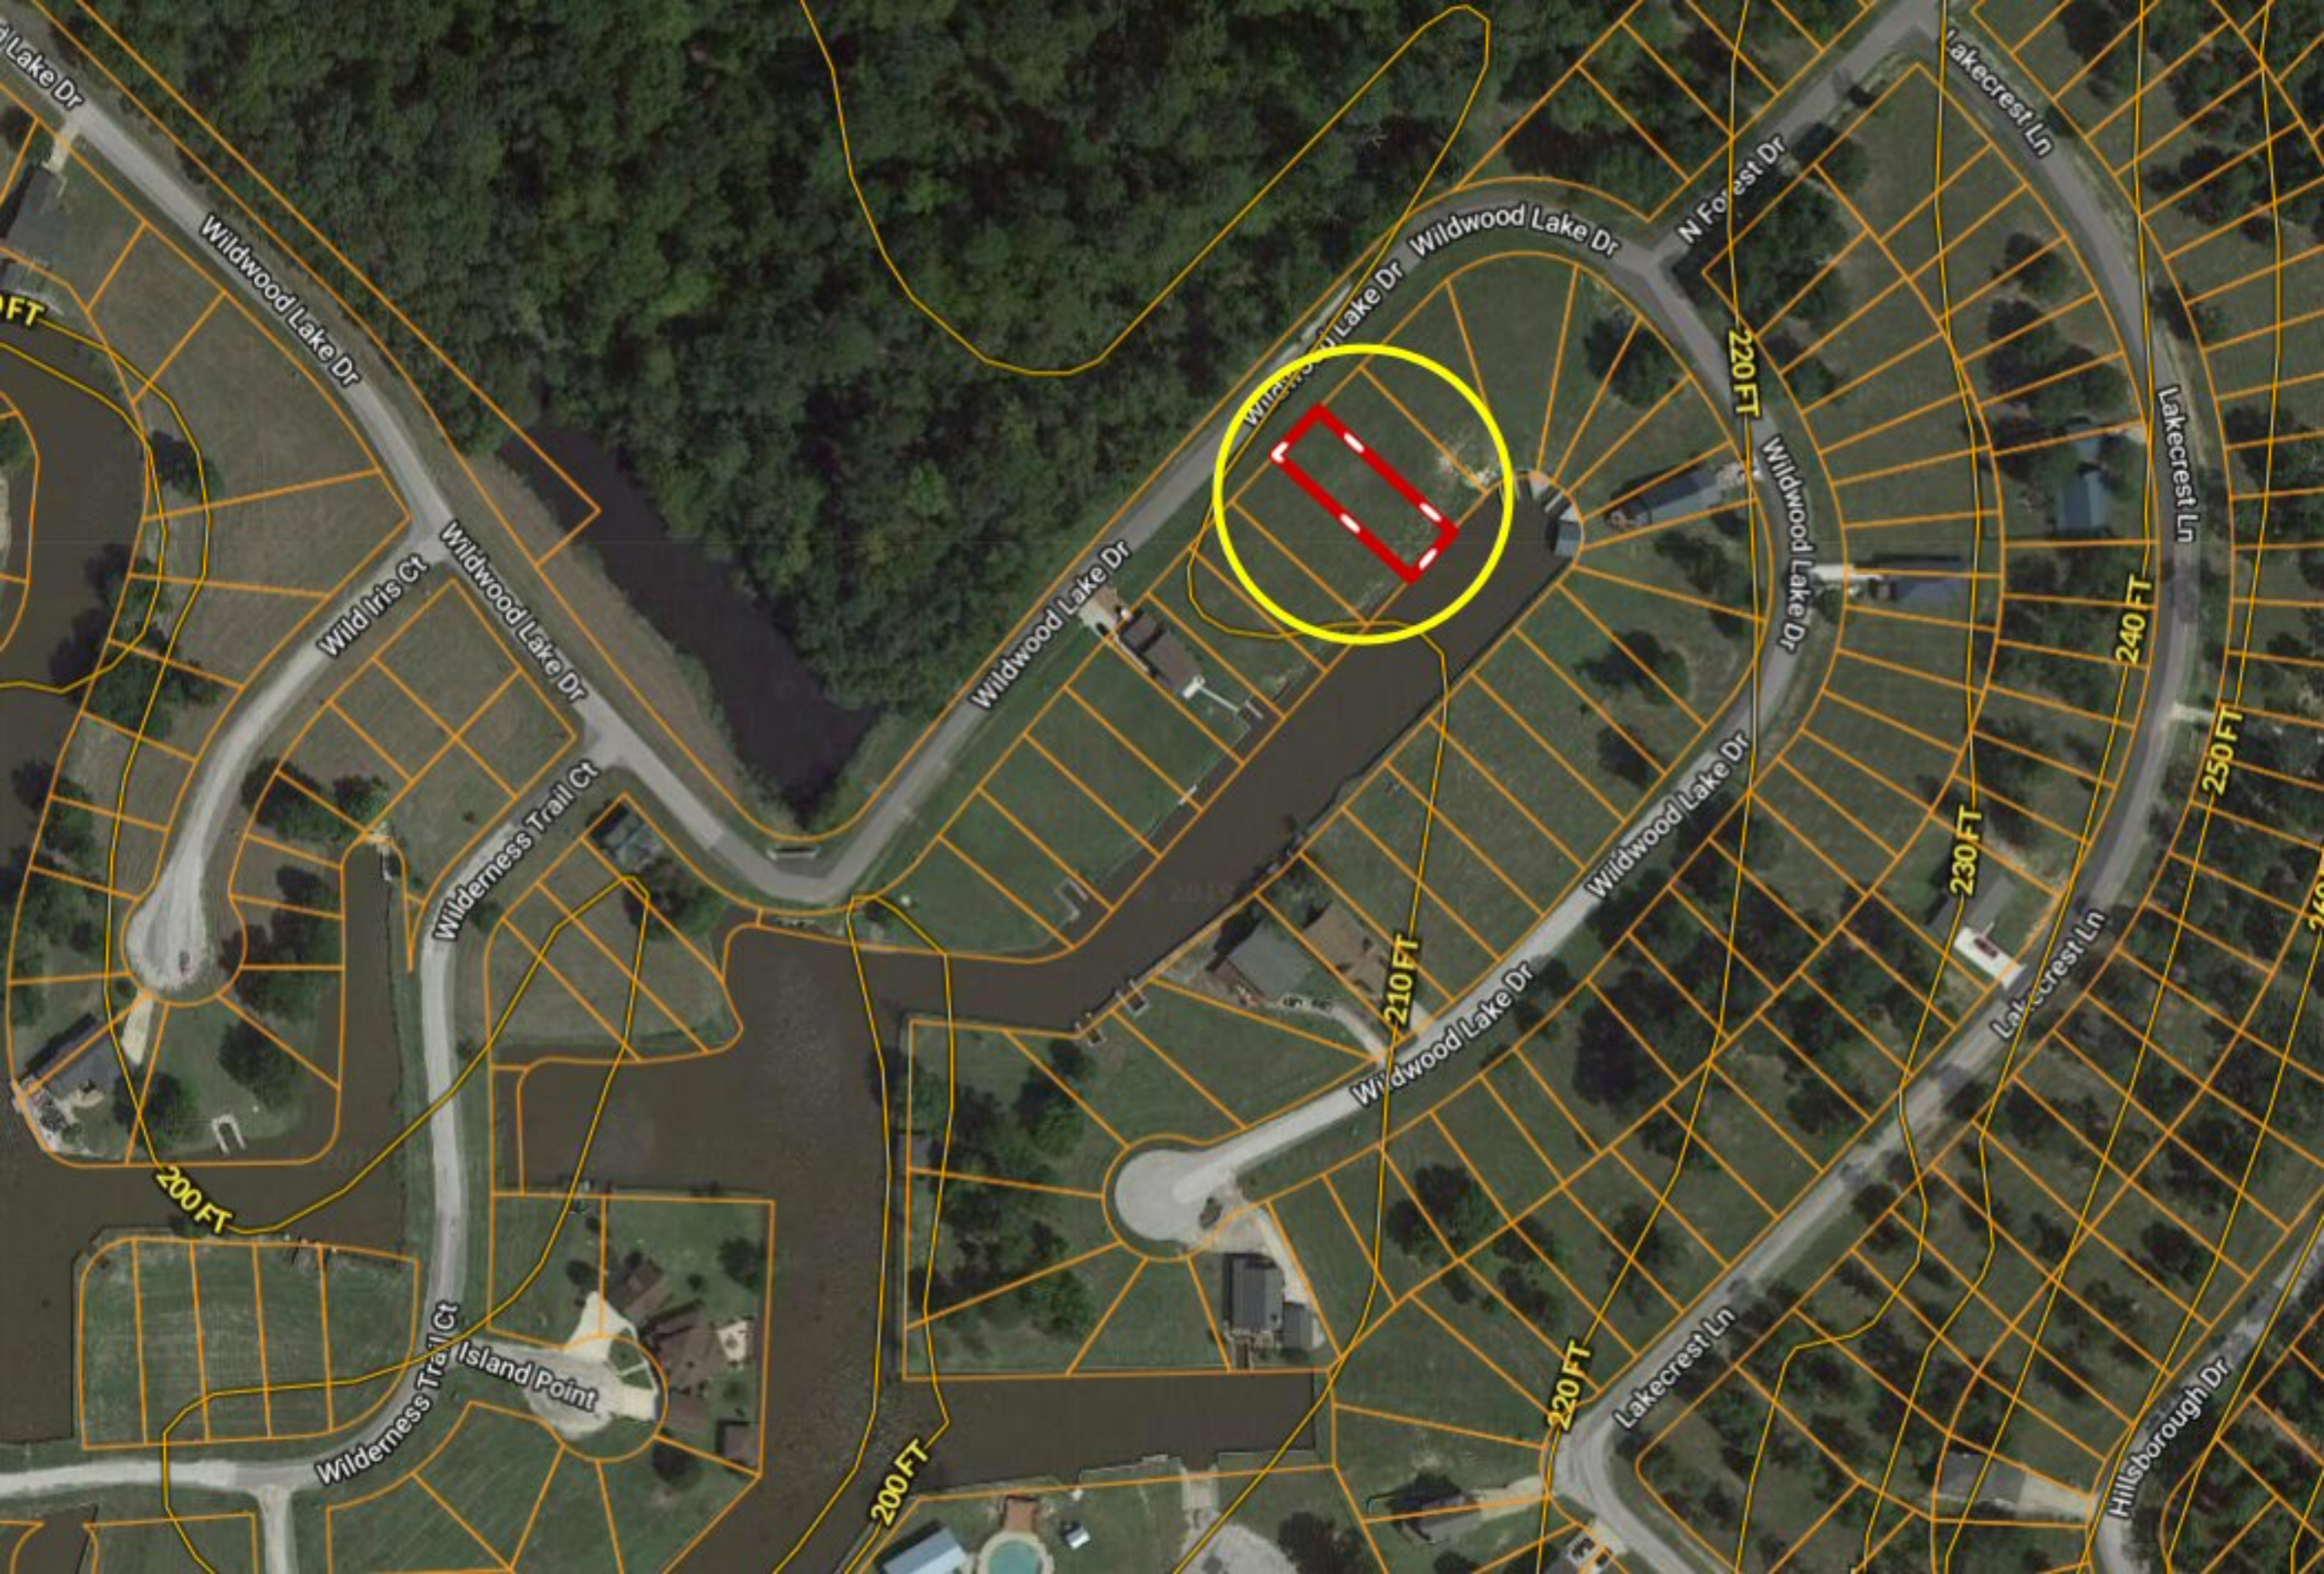

**\* ON CANAL \* 106 Wildwood Lake Dr [ Lot 9 ]**

0 mi 5 10 15

Wildwood Lake Dr

Wildwood Lake Dr

Wild Iris Ct

Wildwood Lake Dr

Wilderness Trail Ct

200 FT

Wilderness Trail Ct

Island Point

200 FT

Wildwood Lake Dr

Wildwood Lake Dr

210 FT

Wildwood Lake Dr

220 FT

Lakecrest Ln

Wildwood Lake Dr

N Forest Dr

220 FT

Wildwood Lake Dr

230 FT

Lakecrest Ln

Lakecrest Ln

Hillsborough Dr

240 FT

Lakecrest Ln

250 FT

Wildwood Lake Dr

N Forest Dr

Wildwood Lake Dr

Wildwood Lake Dr