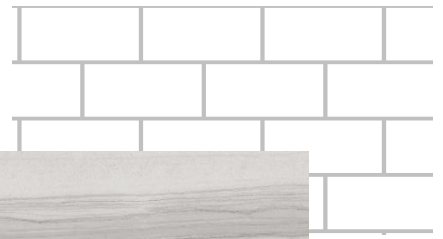

Wall & Ceiling Color:
Whiskers

Trim Color:
Delicate White

Kitchen Floor Tile Selection:
ITS – Burano – Bianco Valetta (12x24)
Horizontal Brick Pattern