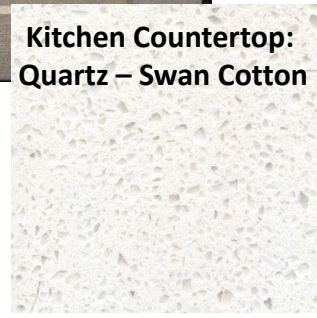

Kitchen Countertop: Quartz – Swan Cotton