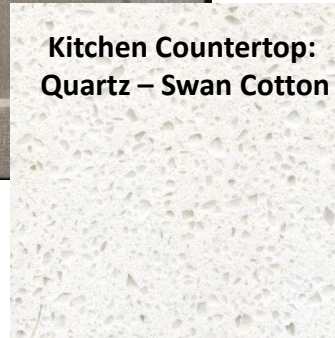

Kitchen Countertop:
Quartz - Swan Cotton