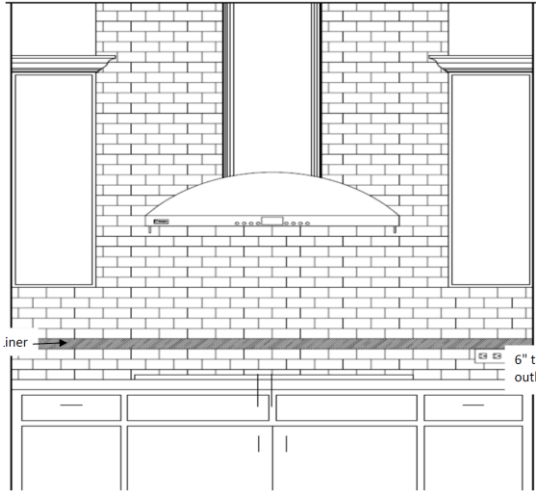

1. Audra - Kitchen

Backsplash Pattern #13

Kitchen Backsplash Field Tile: ITS – Tumbled Marble – Dolomite White (3x6) w/ 3 rows of ITS – Soho – Bijou – Silver Moon Mosaic