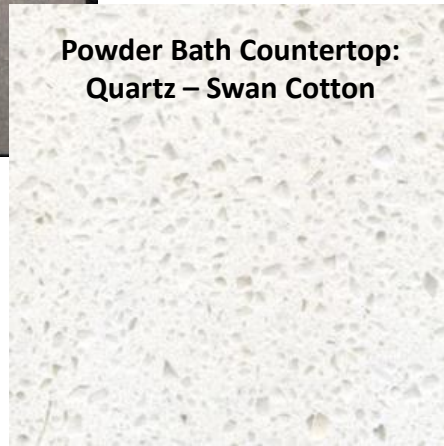

Signature: _____

Date: _____

Audra -350 Houston
9.24.19

1. Audra - Powder Bath

**Powder Bath Cabinet:
Tidwell - Shaker - Dusk**

**Powder Bath Countertop:
Quartz - Swan Cotton**

**Wall & Ceiling Color:
Whiskers**