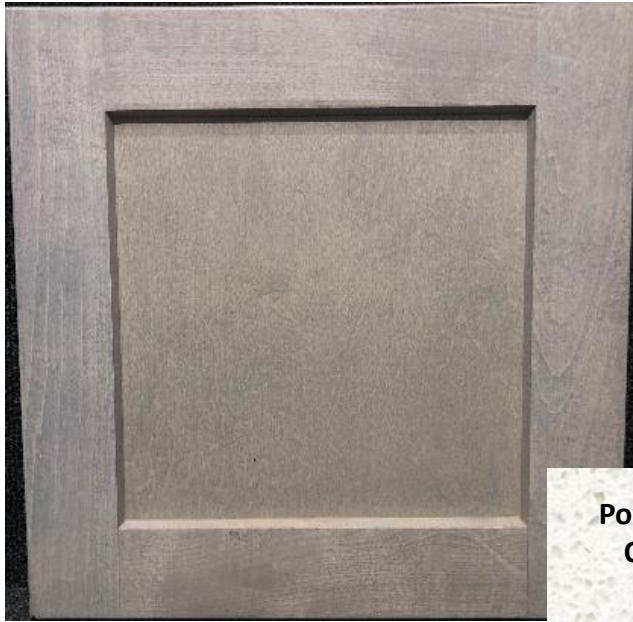

**Powder Bath Countertop:
Quartz - Swan Cotton**

1. Audra - Powder Bath

**Powder Bath Cabinet:
Tidwell - Shaker - Dusk**