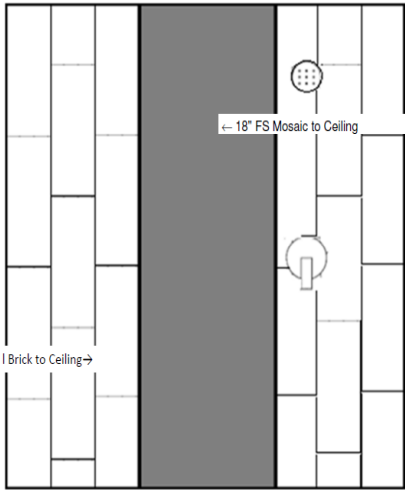

1. Audra - Master Bath

Master Bath Shower Wall
Pattern - #144