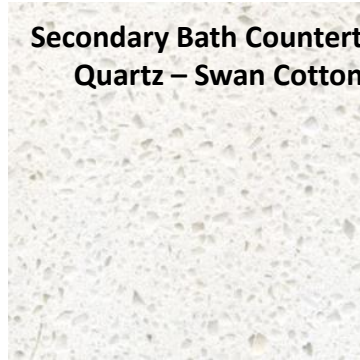

Signature: _____

Date: _____

1. Audra - Secondary Baths

**Secondary Baths Cabinet:
Tidwell – Shaker – Dusk**

**Wall & Ceiling Color:
Whiskers**

**Trim Color:
Delicate White**

**Secondary Bath Countertop:
Quartz – Swan Cotton**