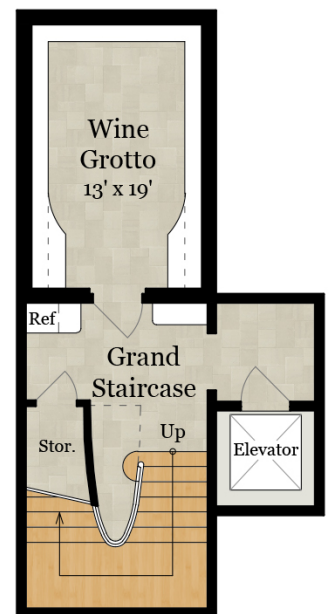

3834 Del Monte Drive
Houston, Texas 77019

MAIN FLOOR PLAN

Walter Bering 713.851.9753

Broker Associate walter.bering@sothebyshomes.com

Martha Turner | Sotheby's
INTERNATIONAL REALTY

If your property is listed with a real estate broker, please disregard. It is not our intention to solicit the offerings of other real estate brokers. We are happy to work with them and cooperate fully. This material is based upon information which we consider reliable but because it has been supplied by third parties, we cannot represent that it is accurate or complete and it should not be relied upon as such. This offering is subject to errors, omissions, changes including price or withdrawal without notice. Sotheby's International Realty and the Sotheby's International Realty logo are registered (or unregistered) service marks used with permission. Operated by Sotheby's International Realty, Inc. © MMXIII Sotheby's International Realty, Inc. All Rights Reserved. An Equal Opportunity Company. Equal Housing Company.

3834 Del Monte Drive
Houston, Texas 77019

ATTIC STAIR FLOOR PLAN

UPPER FLOOR PLAN

LOWER FLOOR PLAN