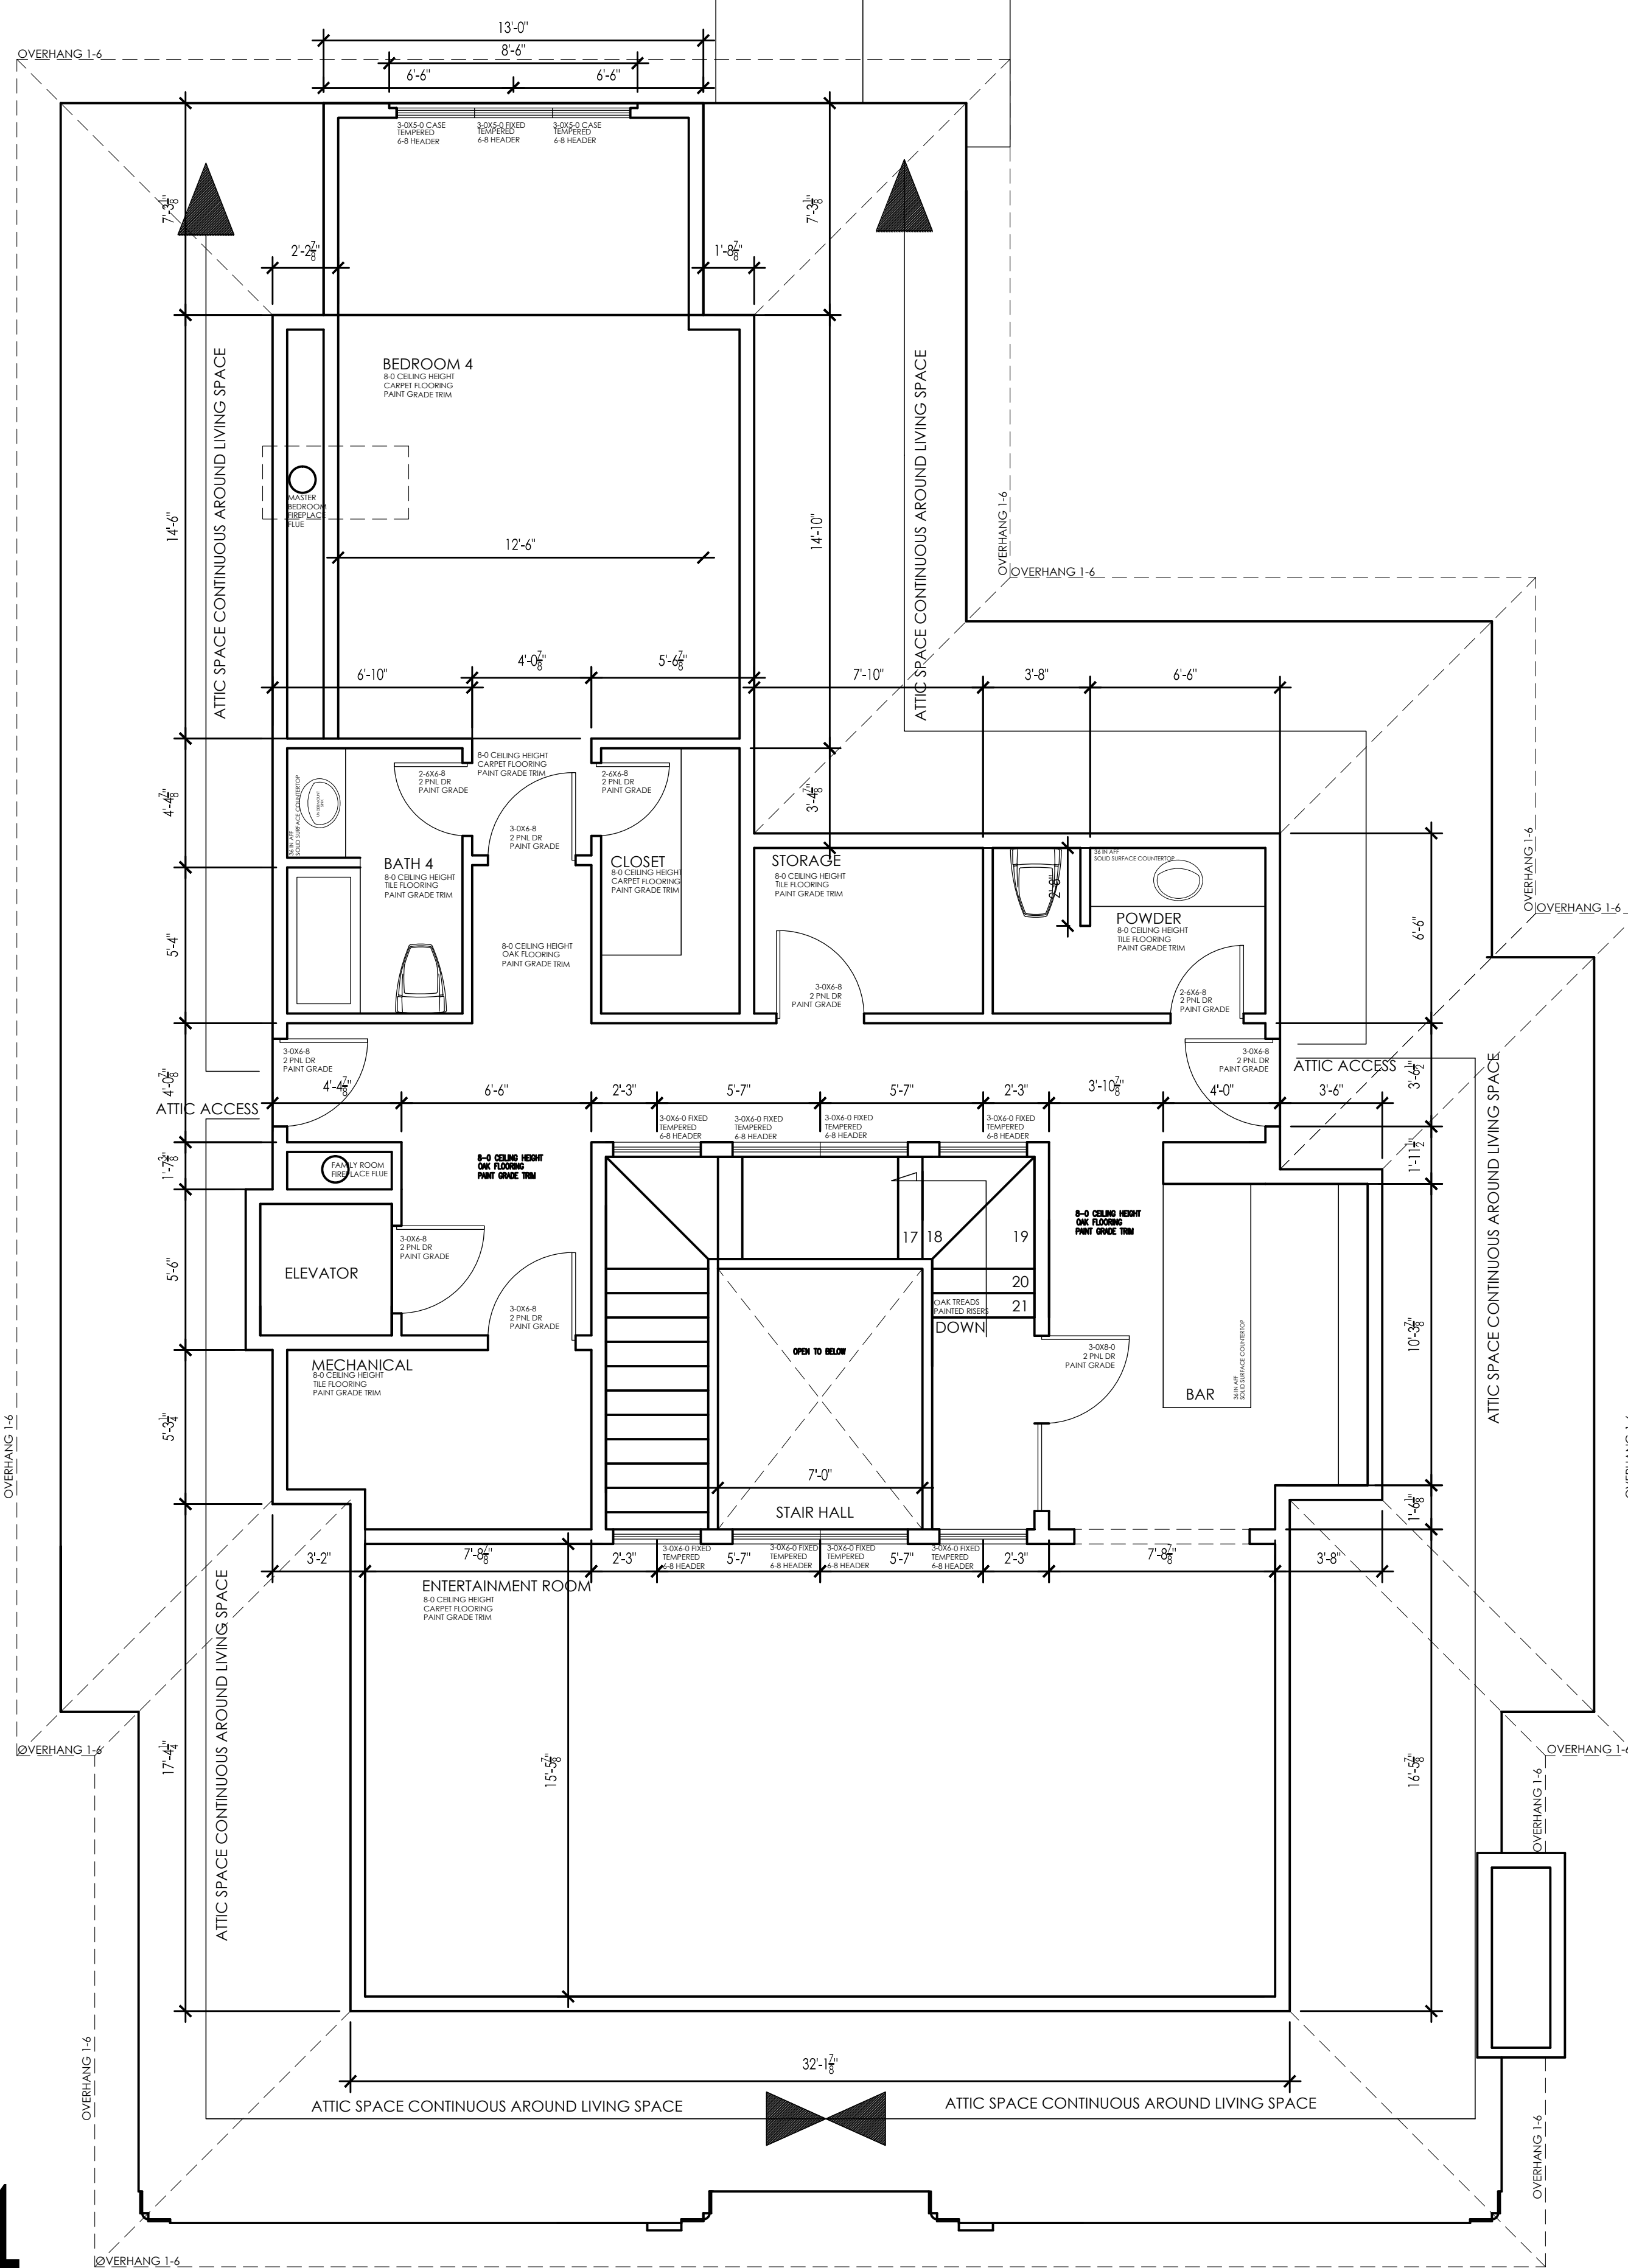

A2

1302 WAUGH DRIVE #353  
 HOUSTON TEXAS 77019  
 BARTELLDESIGNGROUP.COM  
 832-690-8266  
 jondbartell@gmail.com

FIRST FLOOR DIMENSIONED  
 MONTAGE BUILDERS

SCALE 1/4 IN = 1 FOOT  
 2211 INWOOD DRIVE  
 RIVER OAKS NEIGHBORHOOD

A3

1302 WAUGH DRIVE #353  
 HOUSTON TEXAS 77019  
 BARTELLDESIGNGROUP.COM  
 832-690-8266  
 jondbartell@gmail.com

SECOND FLOOR DIMENSIONED

MONTAGE BUILDERS

SCALE 1/4 IN = 1 FOOT

2211 INWOOD DRIVE  
 RIVER OAKS NEIGHBORHOOD

A4

1302 WAUGH DRIVE #353  
HOUSTON TEXAS 77019  
BARTELLDESIGNGROUP.COM  
832-690-8266  
jondbartell@gmail.com

THIRD FLOOR DIMENSIONED  
MONTAGE BUILDERS

SCALE 1/4 IN = 1 FOOT  
2211 INWOOD DRIVE  
RIVER OAKS NEIGHBORHOOD