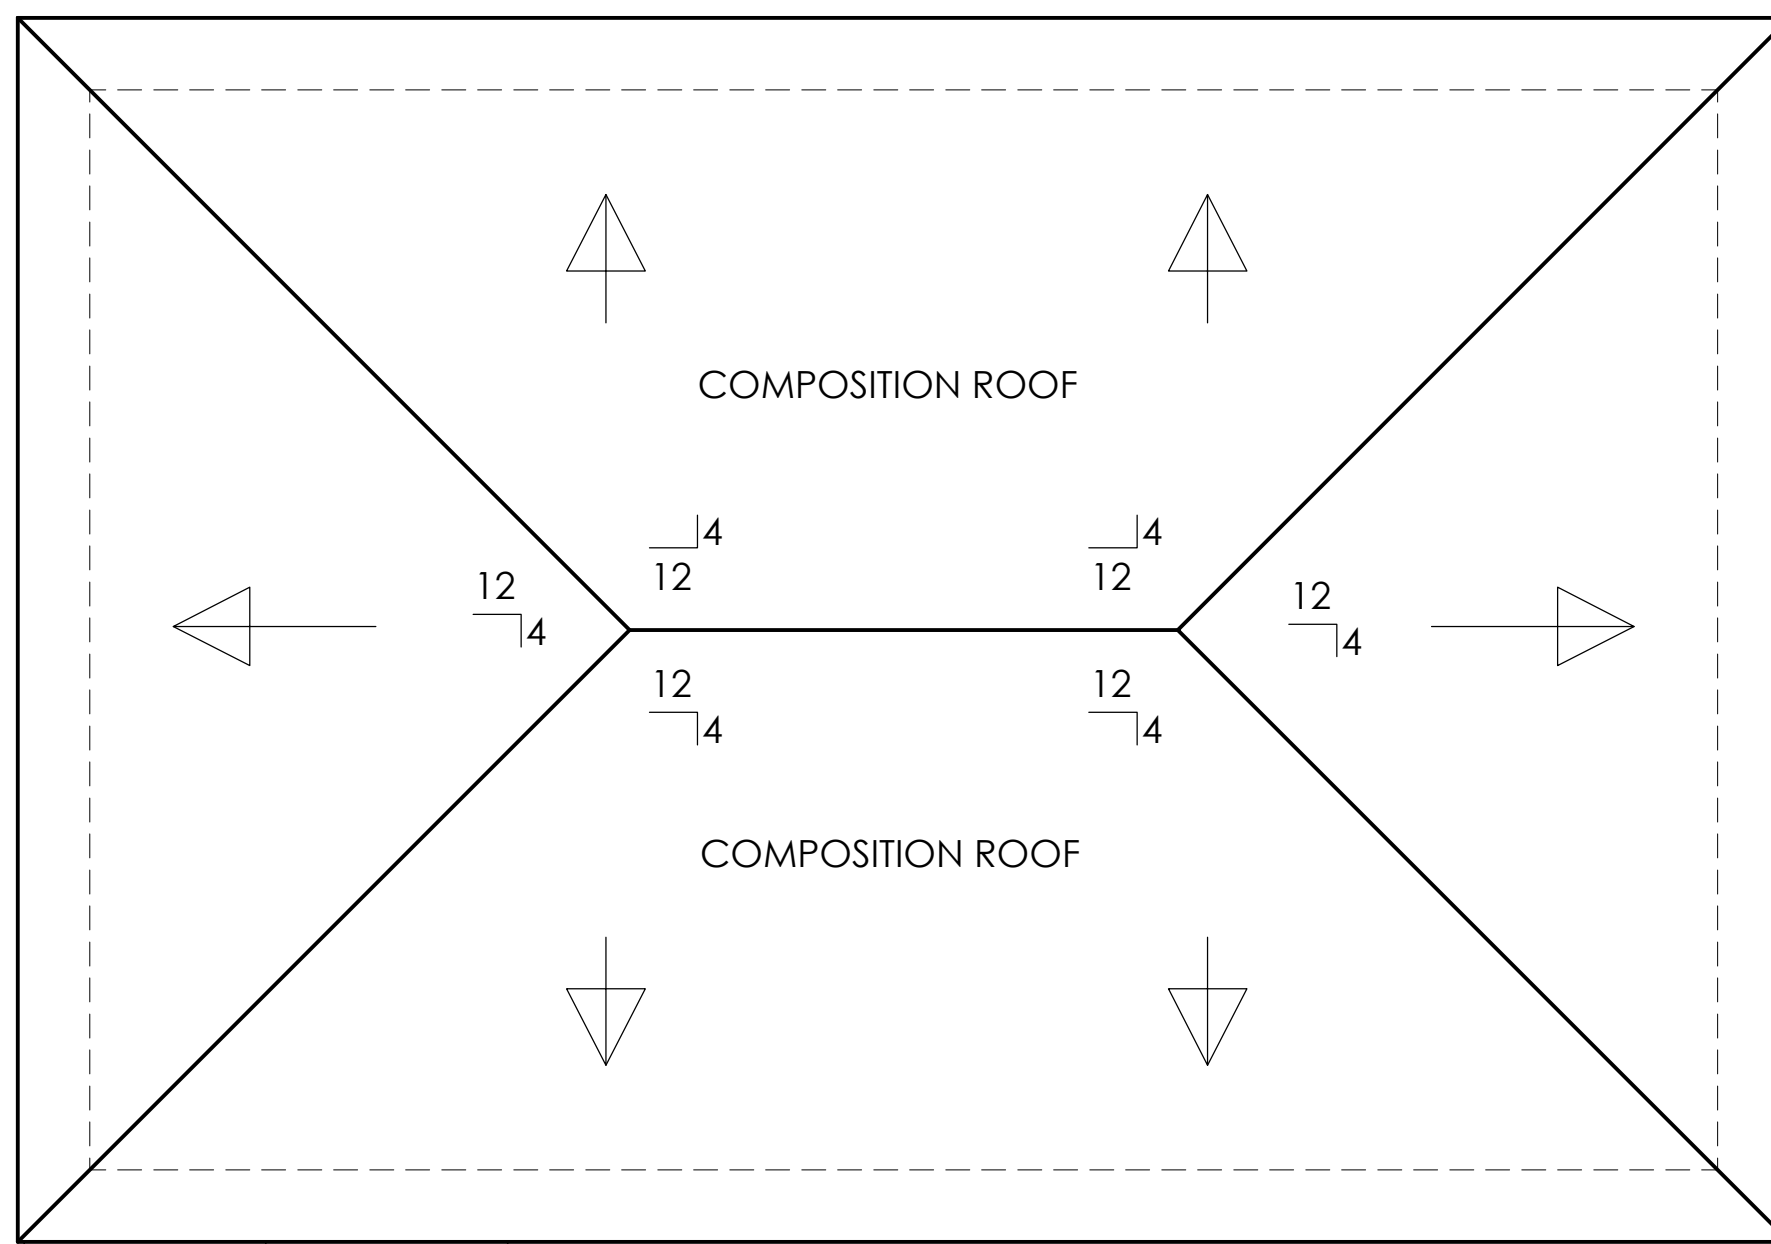

A3

1302 WAUGH DRIVE #353  
 HOUSTON TEXAS 77019  
 BARTELLDESIGNGROUP.COM  
 832-690-8266  
 jondbartell@gmail.com

SECOND FLOOR DIMENSIONED

MONTAGE BUILDERS

SCALE 1/4 IN = 1 FOOT

2211 INWOOD DRIVE  
 RIVER OAKS NEIGHBORHOOD