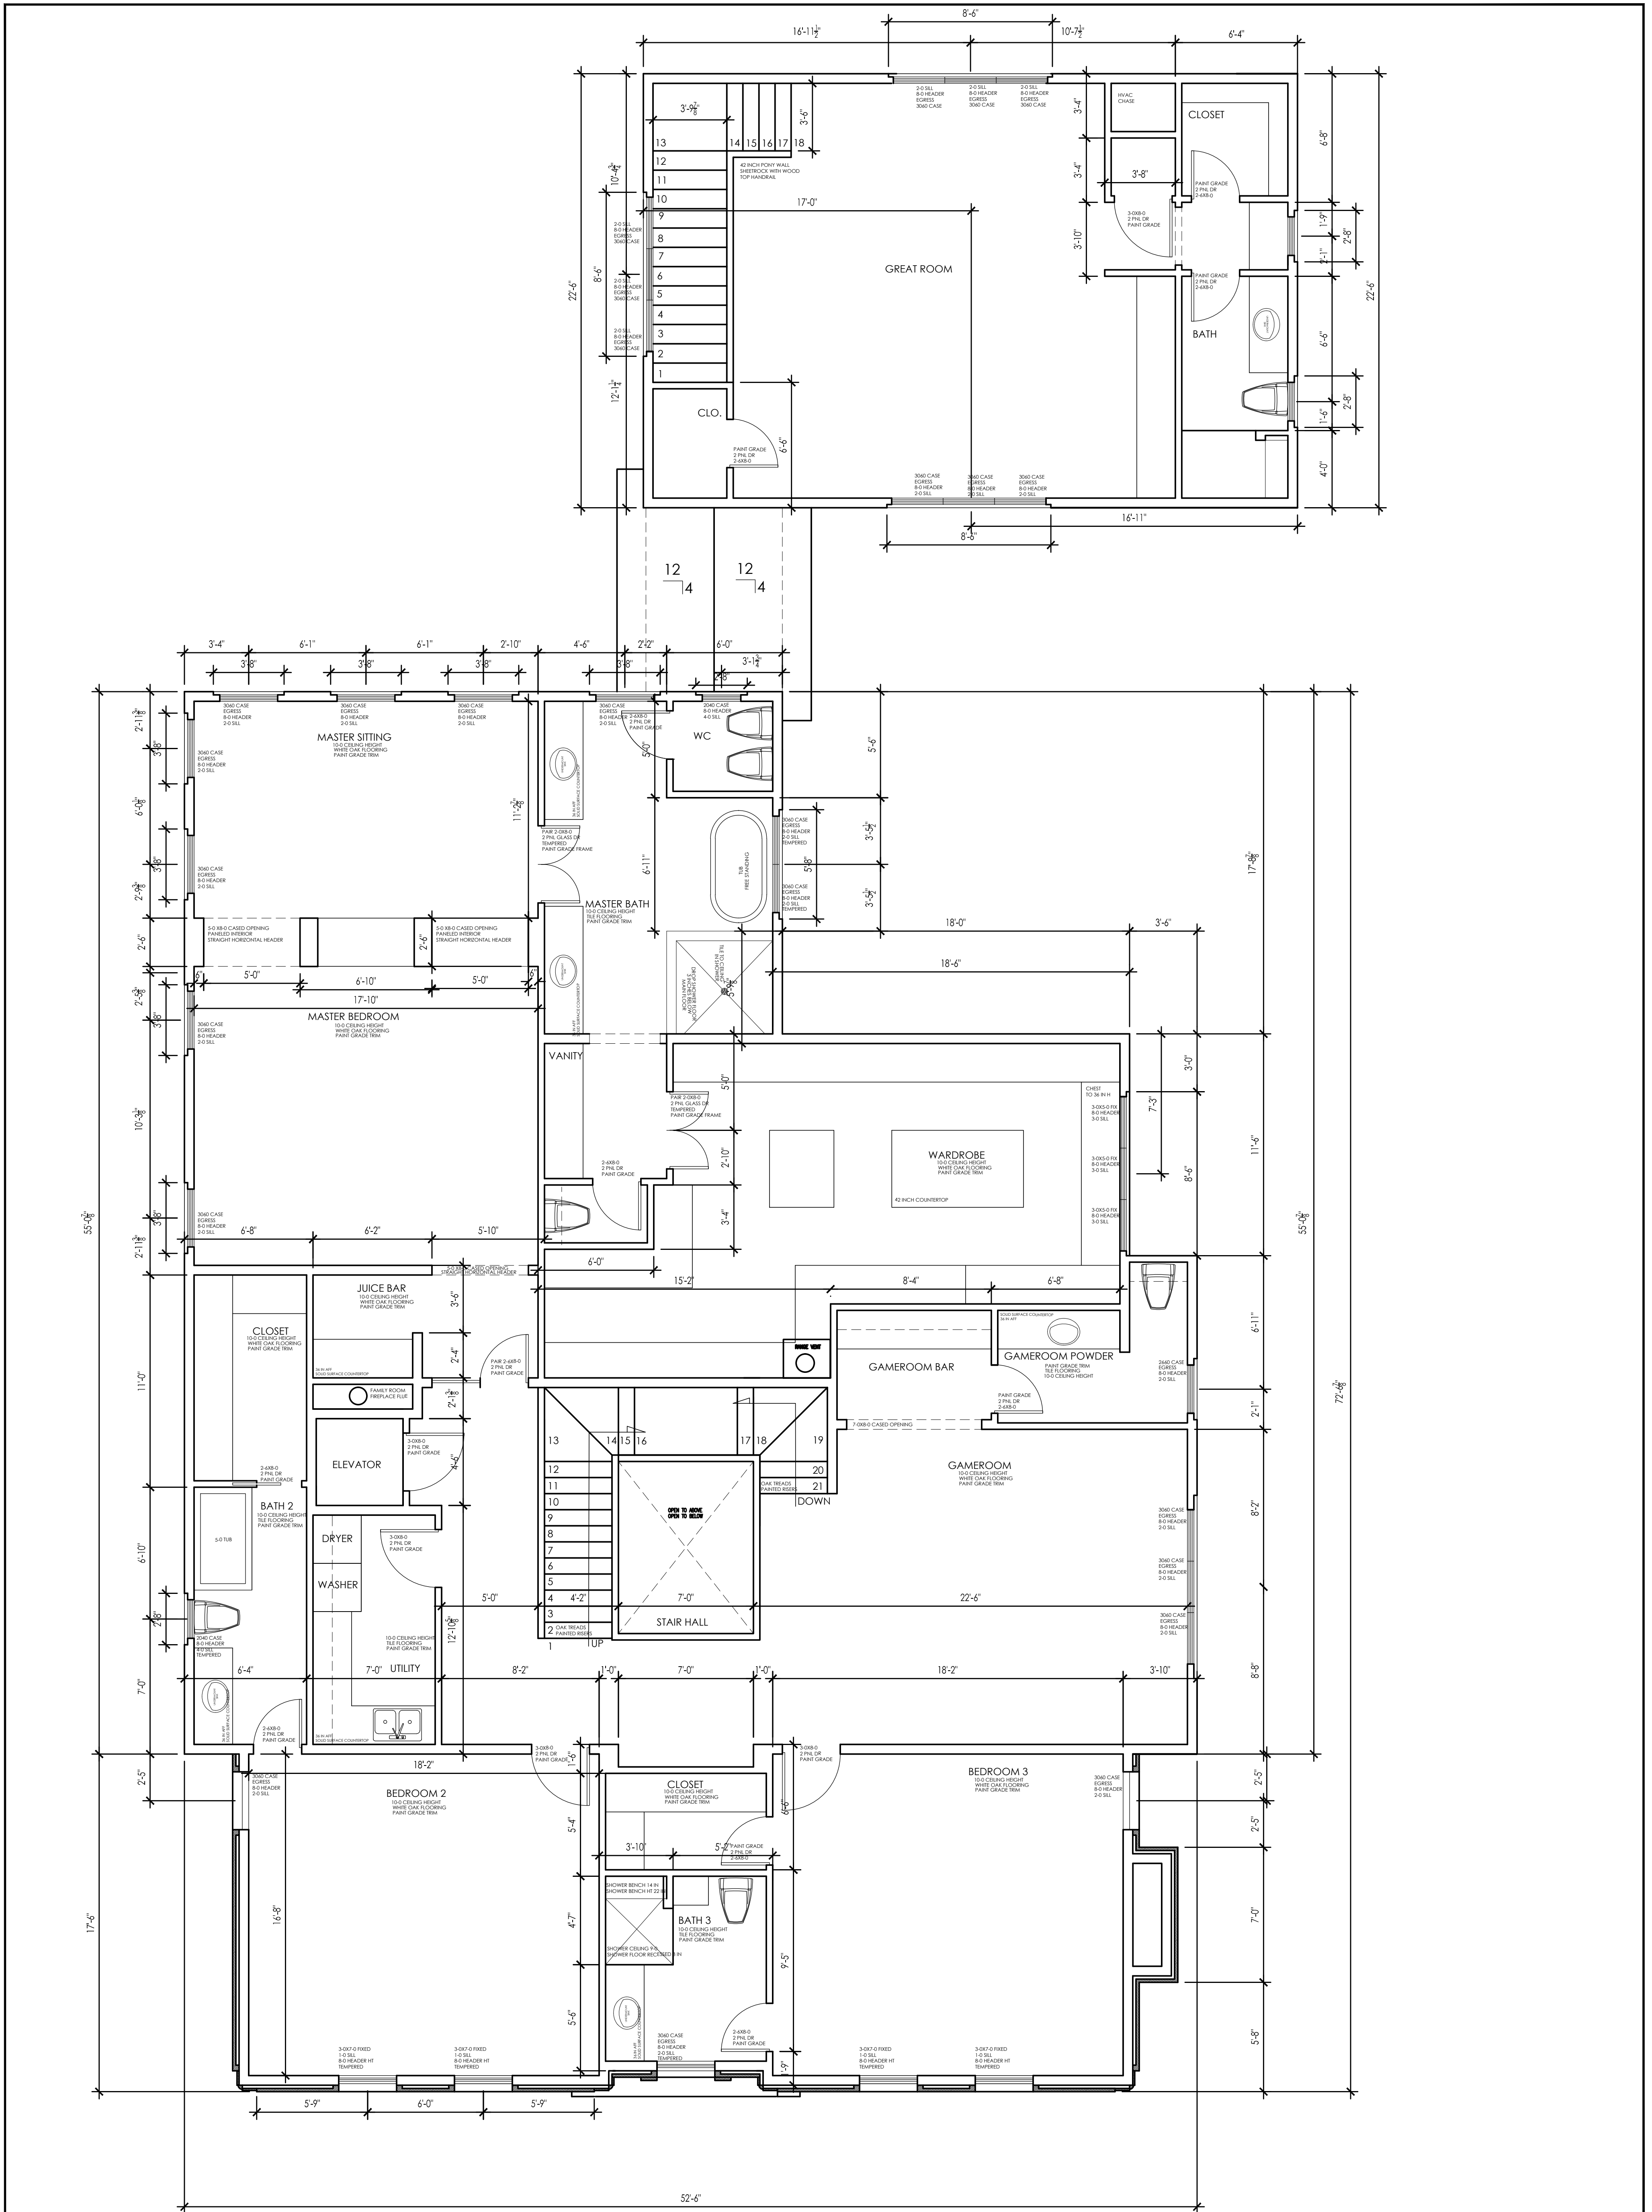

A2

1302 WAUGH DRIVE #353  
 HOUSTON TEXAS 77019  
 BARTELLDESIGNGROUP.COM  
 832-690-8266  
 jondbartell@gmail.com

FIRST FLOOR DIMENSIONED  
 MONTAGE BUILDERS

SCALE 1/4 IN = 1 FOOT  
 2211 INWOOD DRIVE  
 RIVER OAKS NEIGHBORHOOD

A3

1302 WAUGH DRIVE #353  
 HOUSTON TEXAS 77019  
 BARTELLDESIGNGROUP.COM  
 832-690-8266  
 jondbartell@gmail.com

SECOND FLOOR DIMENSIONED

MONTAGE BUILDERS

SCALE 1/4 IN = 1 FOOT

2211 INWOOD DRIVE  
 RIVER OAKS NEIGHBORHOOD

A4

1302 WAUGH DRIVE #353  
HOUSTON TEXAS 77019  
BARTELLDESIGNGROUP.COM  
832-690-8266  
jondbartell@gmail.com

THIRD FLOOR DIMENSIONED  
MONTAGE BUILDERS

SCALE 1/4 IN = 1 FOOT  
2211 INWOOD DRIVE  
RIVER OAKS NEIGHBORHOOD