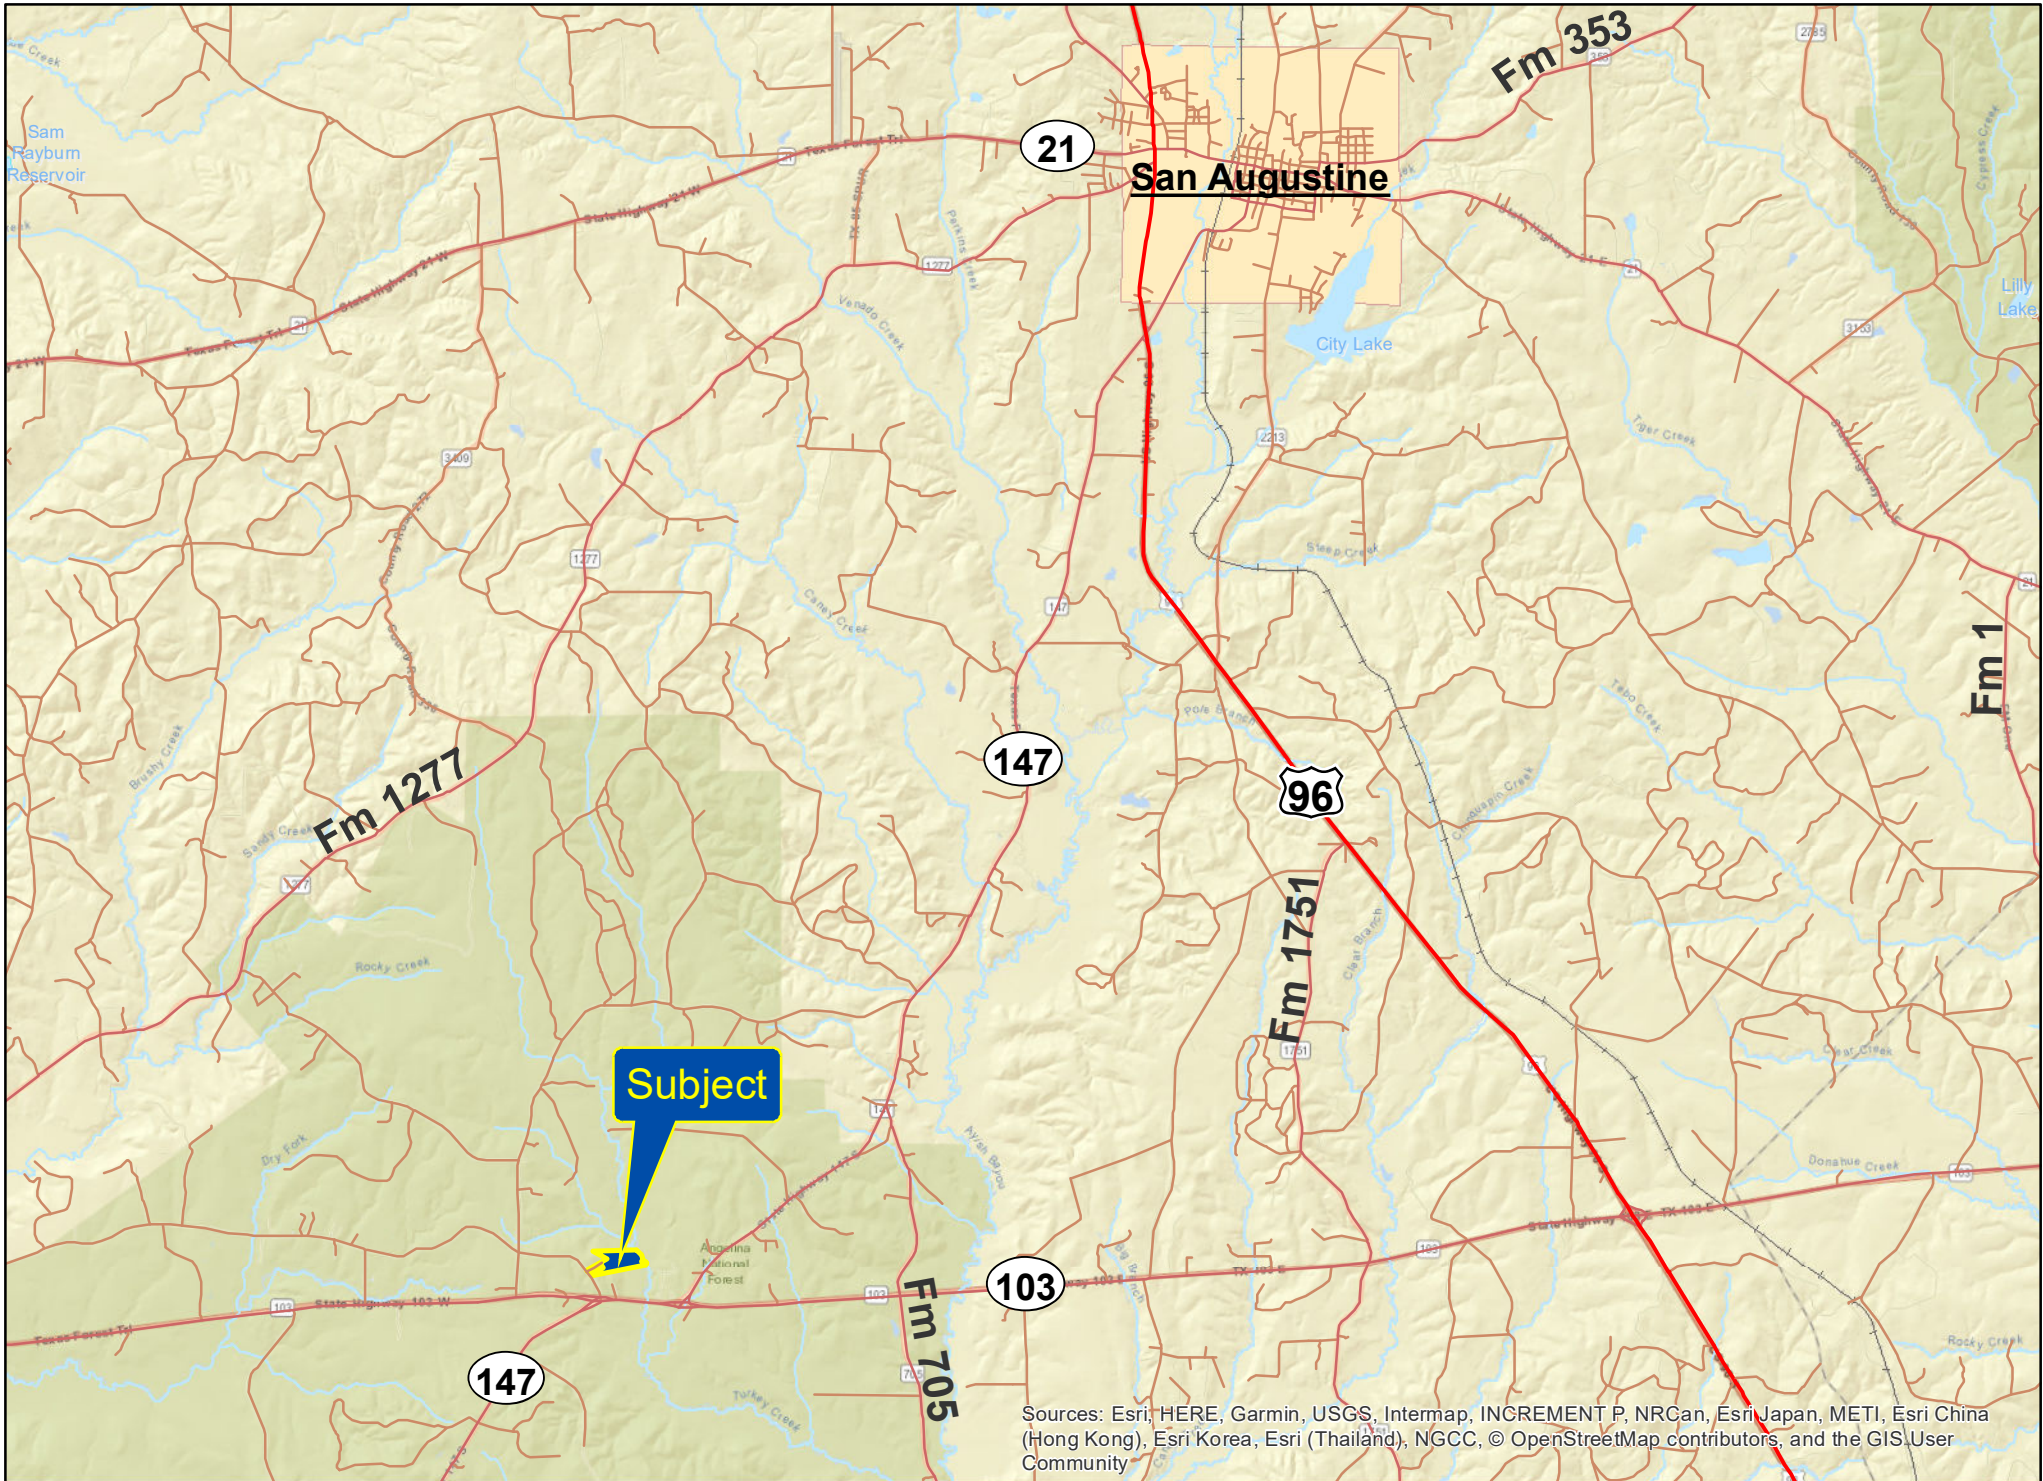

Sources: Esri, HERE, Garmin, USGS, Intermap, INCREMENT P, NRCan, Esri Japan, METI, Esri China (Hong Kong), Esri Korea, Esri (Thailand), NGCC, © OpenStreetMap contributors, and the GIS User Community

33.086 Acres | San Augustine Co., TX

For illustration purposes only.

Sources: Esri, HERE, Garmin, USGS, Intermap, INCREMENT P, NRCan, Esri Japan, METI, Esri China (Hong Kong), Esri Korea, Esri (Thailand), NGCC, © OpenStreetMap contributors, and the GIS User Community