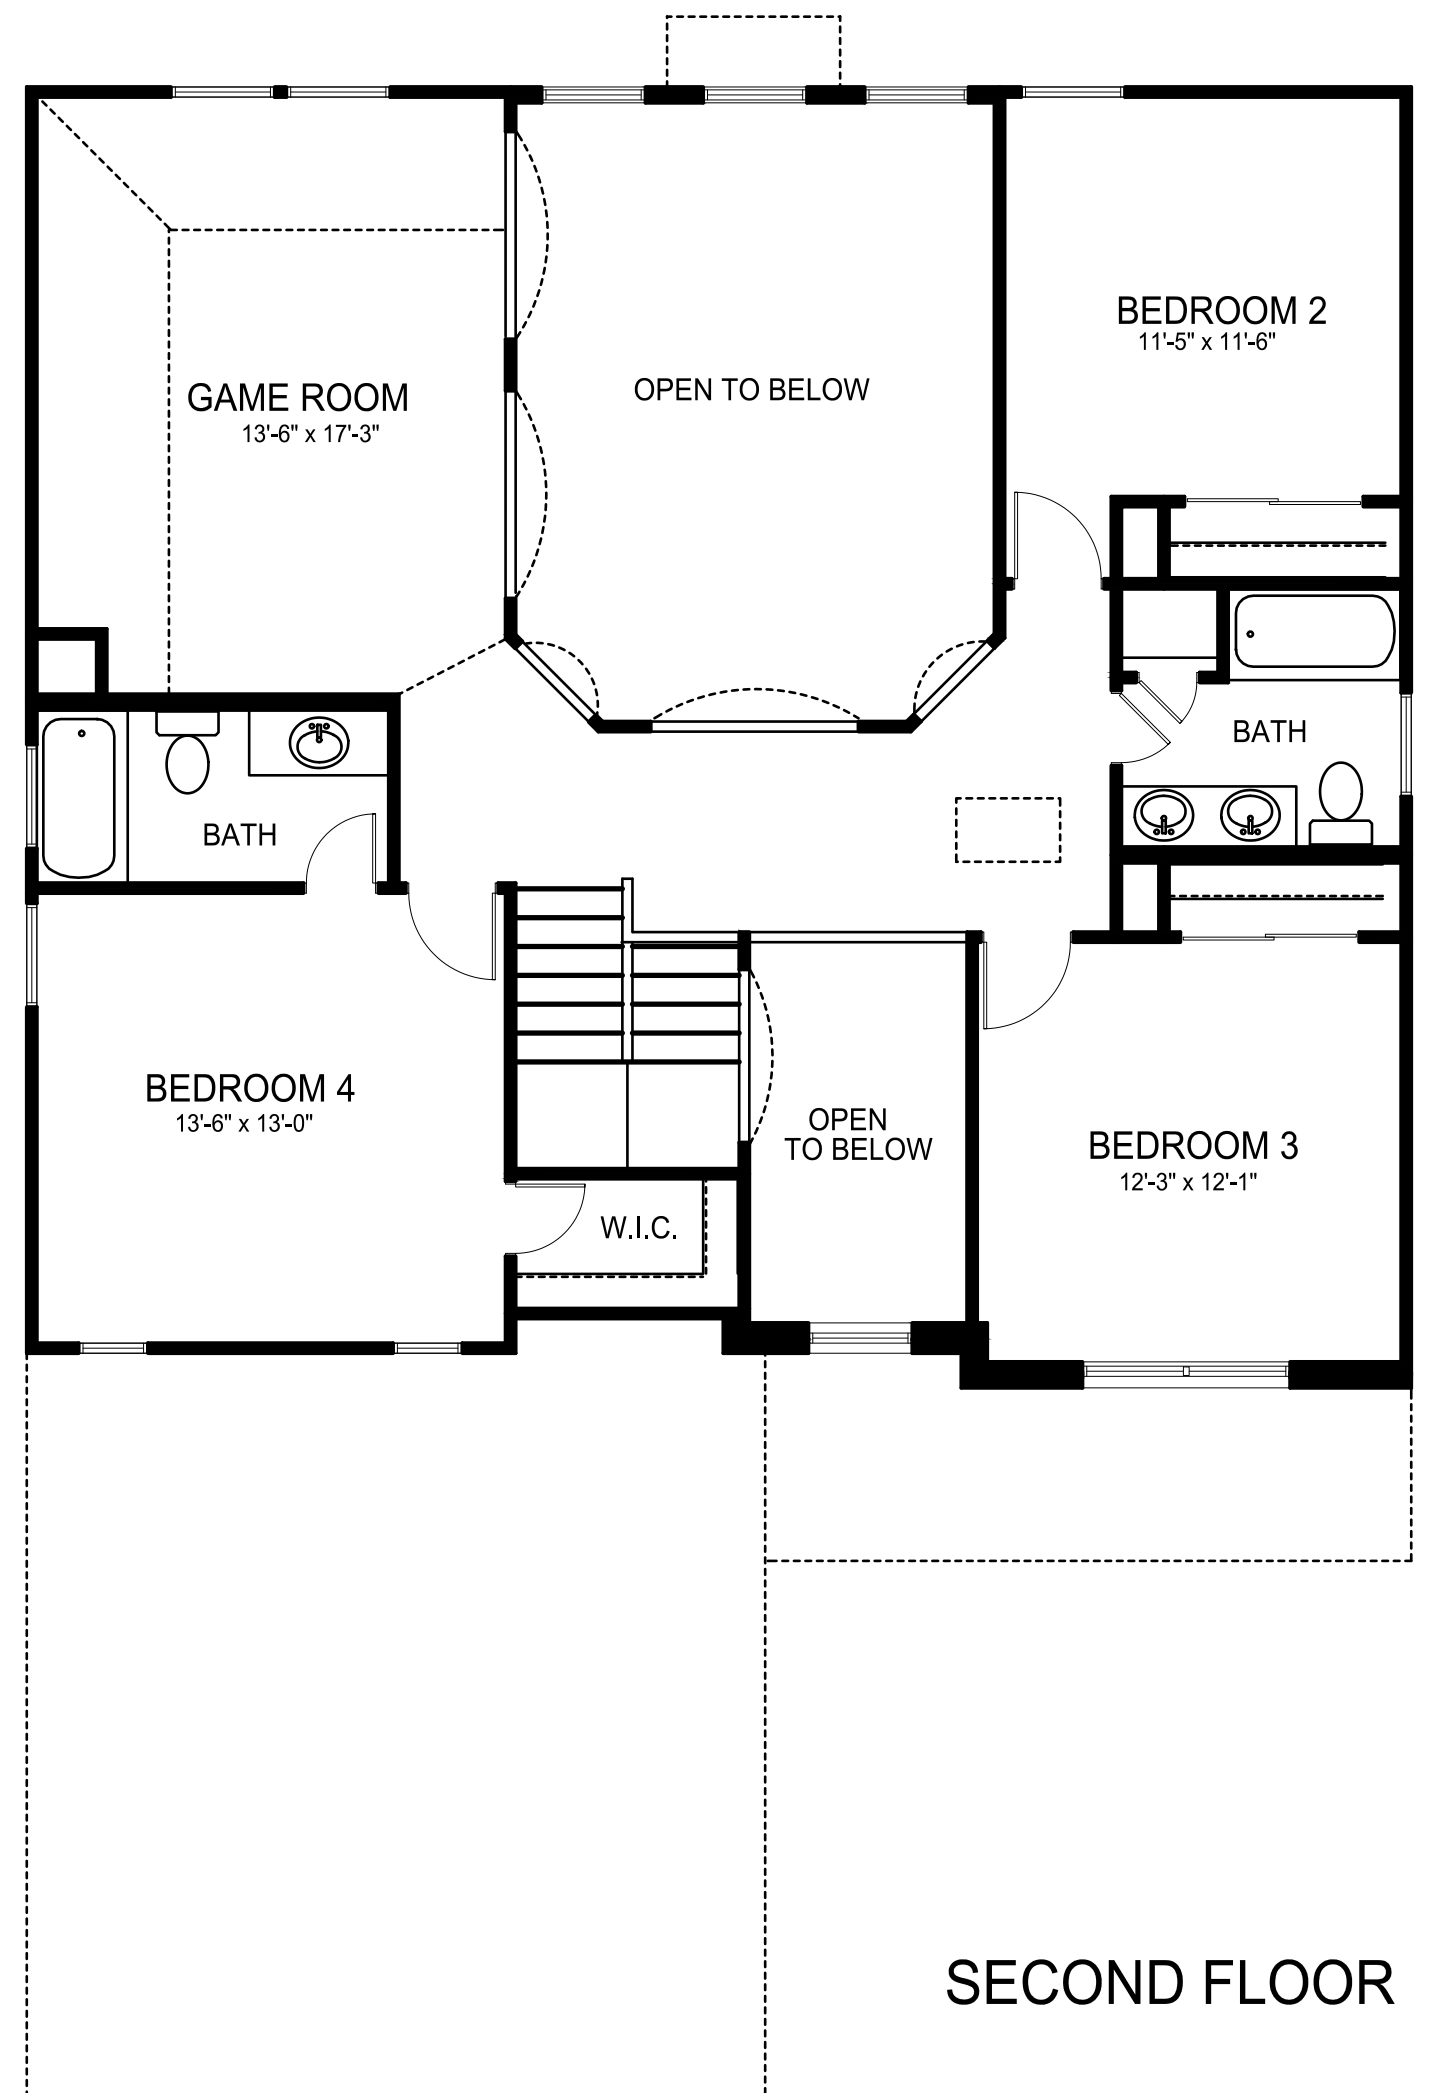

FIRST FLOOR

SECOND FLOOR

Saratoga
H O M E S

Texas • New Mexico • Illinois

SUNSET RIDGE
MADISON B

Plan 2434 B - 4 Bedrooms + 3.5 Baths + Game Room - 2577 sq.ft.

© 2017 SARATOGA HOMES. FLOOR PLANS ARE SUBJECT TO CHANGES AND MODIFICATIONS WITHOUT NOTICE. ALL SQUARE FOOTAGE AND DIMENSIONS ARE APPROXIMATE.