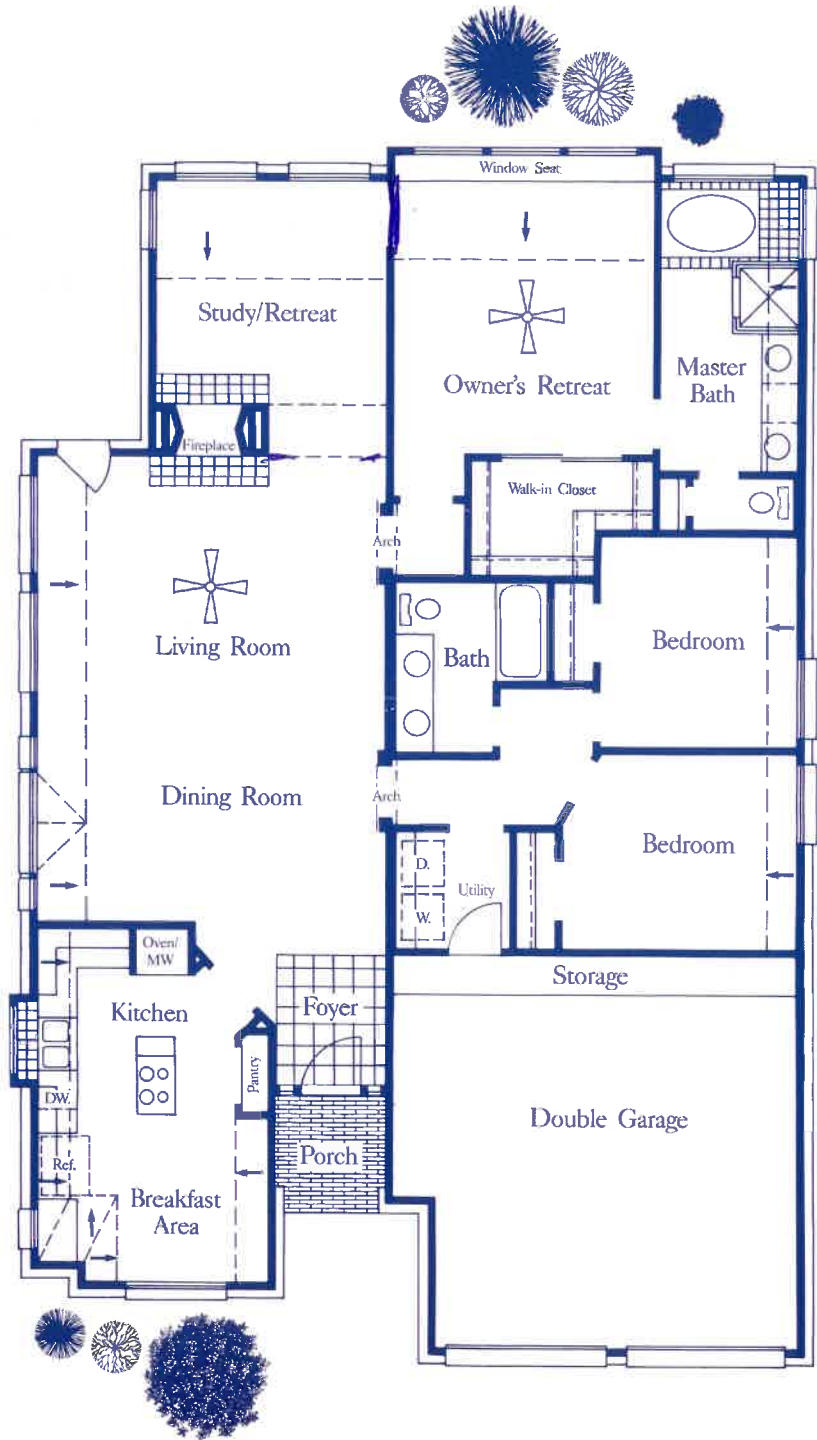

# The McKay

A lavish Owner's Retreat with an adjoining Study that shares a two-way fireplace with the Living Room has been designed to pamper the owners of the innovative McKay after a long day. Other remarkable features abound such as:

- Luxurious Master Bath with whirlpool tub set in a tile shelf surrounded by windows, separate glass-enclosed shower and marble double-vanity with seated make-up area
- Huge walk-in closet and an entire wall composed of a sunny window seat in the Owner's Retreat
- Spacious formal Living and Dining Rooms with walls of divided-light windows and a French door to the patio
- Gourmet Kitchen with island cooktop/workstation, built-in microwave oven, and plentiful custom-finished cabinets and counters with coordinating tile backsplashes

*Front windows may vary per elevation.*

*Floor plans subject to change without notice.*

© Weekley Homes, Inc. 1992

*Imagination*

David Weekley Homes