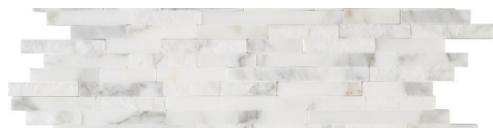

# 2Drew - Powder Bath

**Powder Bath Cabinet:**  
Timberlake - Tahoe - Painted:  
Boulder

**Powder Bath Vanity Liner:**  
ITS - Marble - Calacatta Gold - Mosaic - High/Low Sticks  
*\*Vanity placement may vary per home\**