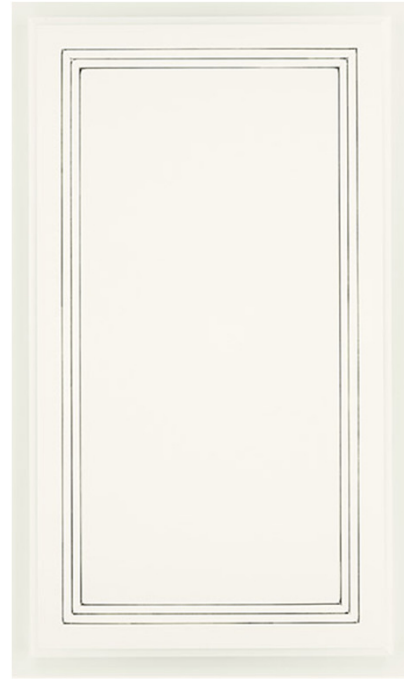

Kitchen Cabinet:
Timberlake – Tahoe –
Painted: Pewter Glaze

Kitchen Countertop:
Quartz – Blanco Maple

Trim Color:
Pegasus

Wall & Ceiling Color:
Whiskers

Kitchen Floor Tile Selection:
SS – Davenport – Ash (12x24)
Vertical Brick Pattern

PowerPoints are for reference only. Colors may vary. Selections and PowerPoint selection photos are subject to change. Please refer to most recent transaction summary for current selections & accuracy.

Signature: _____

Date: _____

Drew -350 Houston
1/15/2020