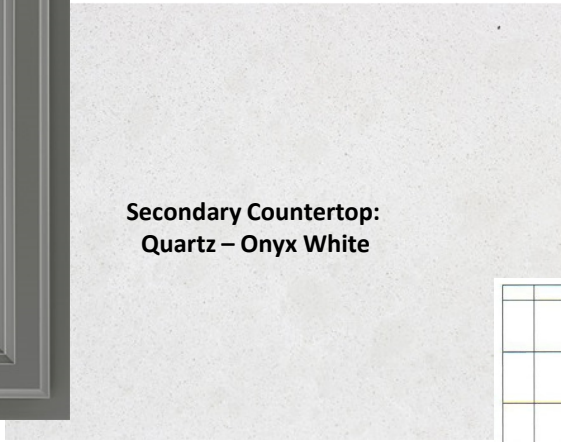

Wall & Ceiling Color:  
Whiskers

Trim Color:  
Pegasus

Secondary Bath Floor Selection:  
Emser Toledo Silver (13x13)  
*Straight Pattern*

Secondary Countertop:  
Quartz - Onyx White

**\*\*PowerPoints are for reference only. Colors may vary. Selections and PowerPoint selection photos are subject to change. Please refer to most recent transaction summary for current selections & accuracy.\*\***