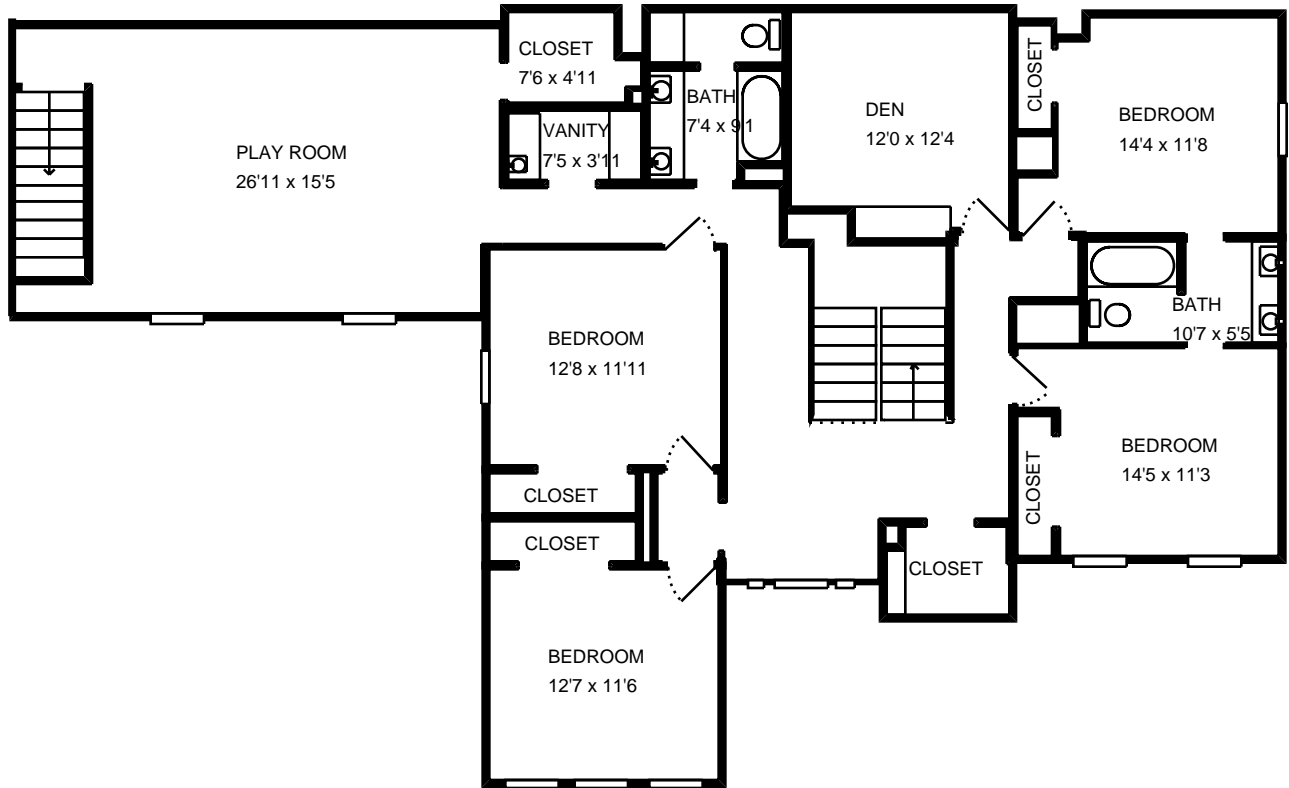

Property Address:
24606 Mount Auburn Dr
Katy, TX 77494

Measure #15651482

Property Address:
24606 Mount Auburn Dr
Katy, TX 77494

Measure #15651482