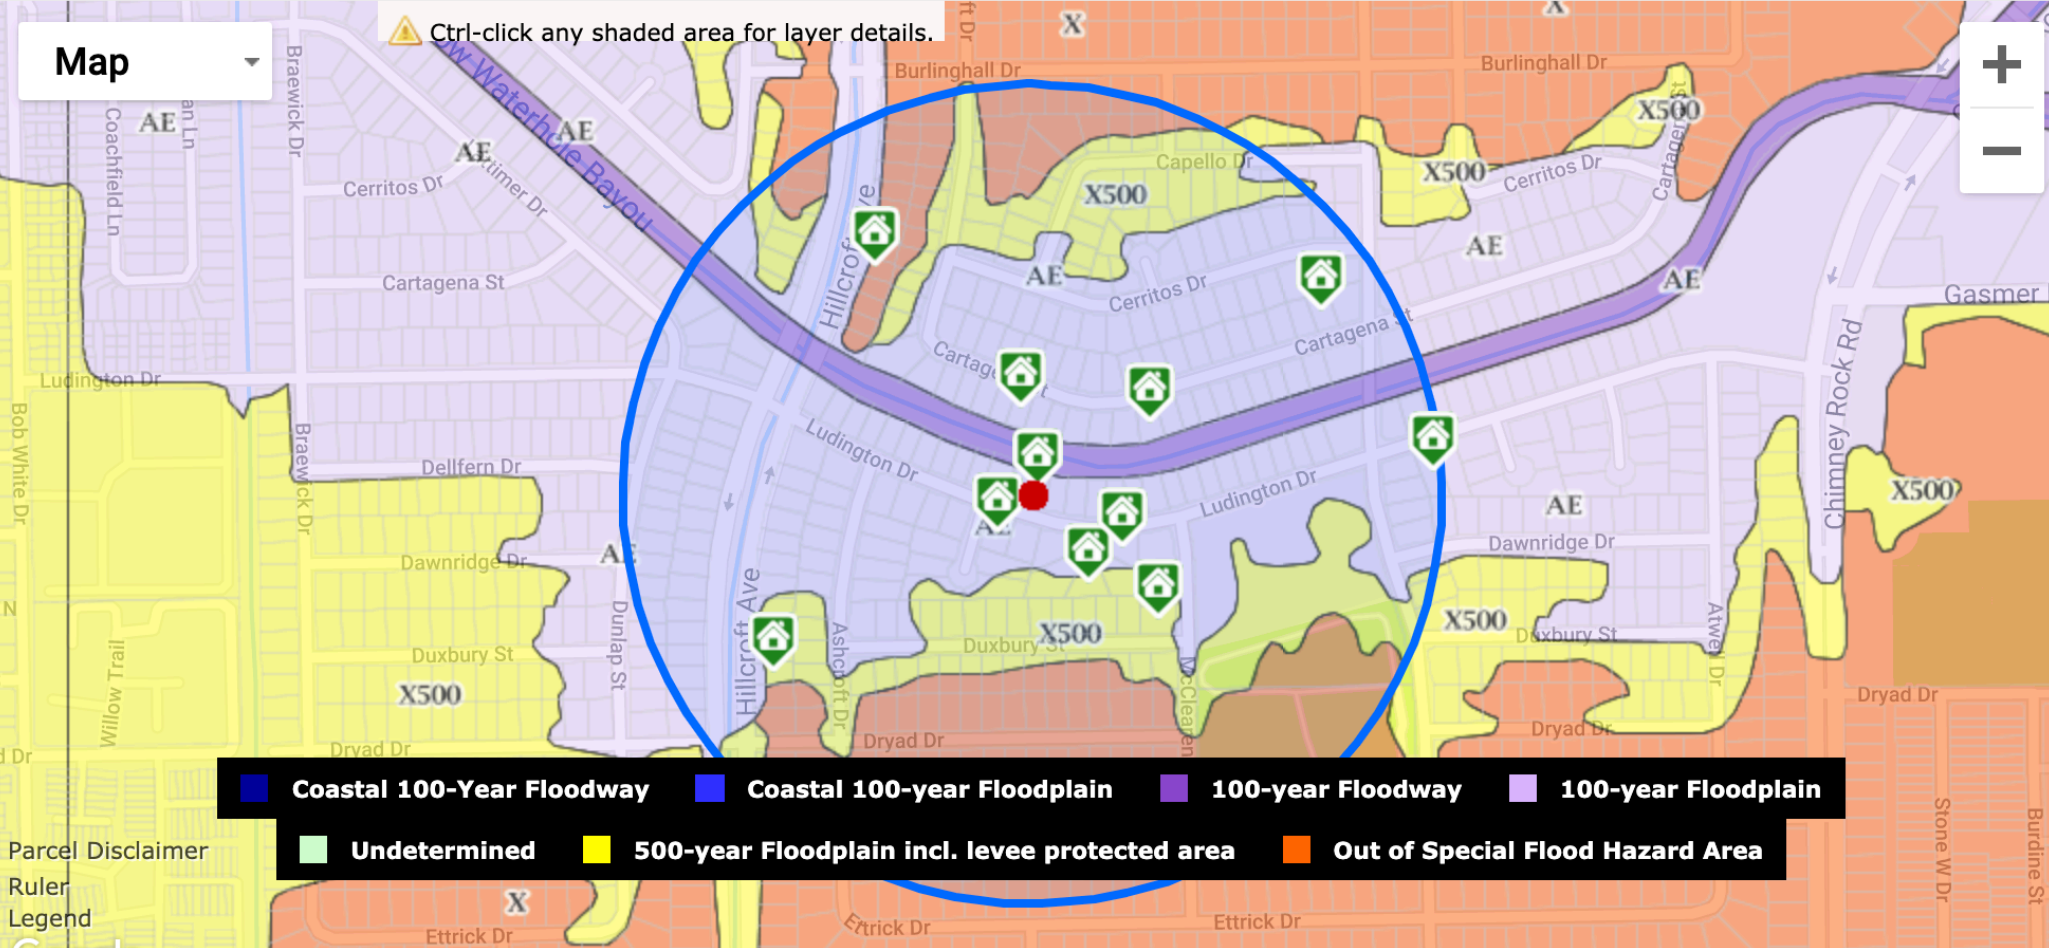

Ctrl-click any shaded area for layer details.

Map

Parcel Disclaimer
Ruler
Legend