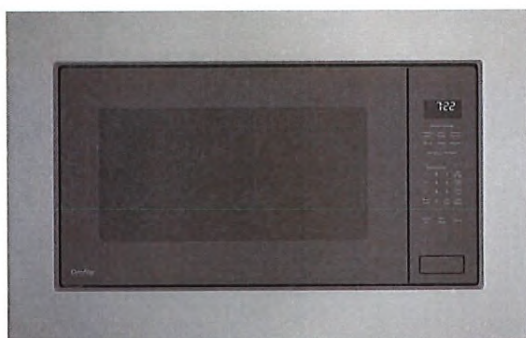

# 123 Hideaway Cove Faucets

Kitchen

Wet Bar

Utility

**Integra Chrome One-Handle Low Arc Pullout Kitchen Faucet**  
Model: 67315C

**Features**

Integra brings pullout utility to any kitchen or laundry area. Its simple styling works with modern, traditional or transitional decorating styles.