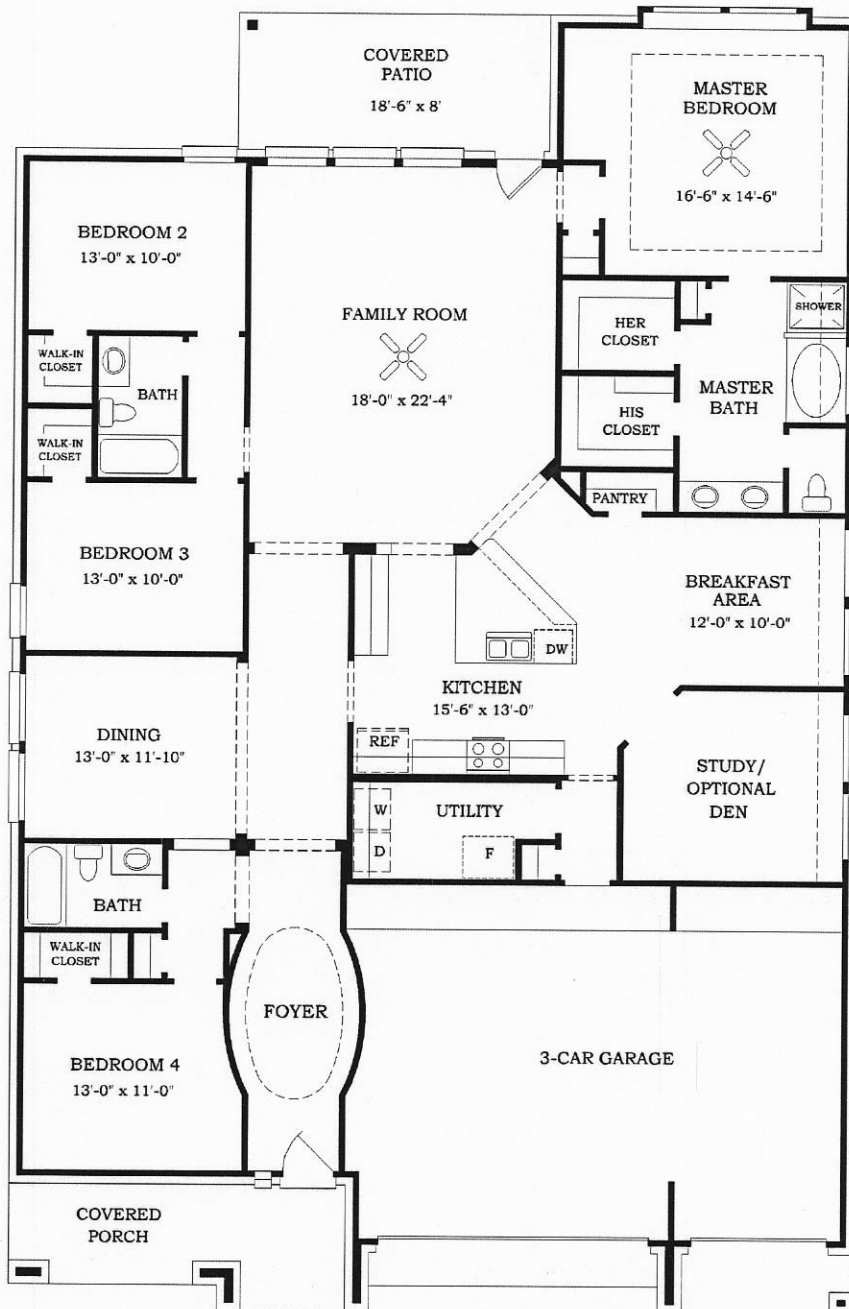

CHESMAR HOMES

Setting a Higher Standard

Plan 2070 • VENETIAN • 2,692 sq. ft.

Square footage and room dimensions are approximate and may vary per elevation. Window placement, roof line and porches may also vary by elevation. Plans, features, prices and availability are subject to change without notice.