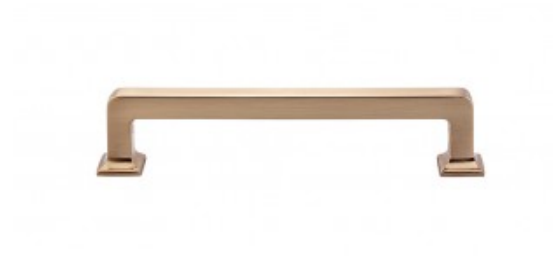

YAGO 2819 PLUMB HARDWARE

ADDRESS 4230 Richmond Ave.
Houston, TX 77027

NAME Sheryl Cordova

EMAIL sherylc@lightinginc.com

PHONE 713.599.1536

Table Of Contents

DESCRIPTION	PAGE
Exterior Doors Collective Images	3
Interior Doors Collective Images	4
Pantry Pocket Collective Images	5
Kitchen Collective Images	6
Master Bath Collective Images	7
Master Closet Collective Images	8
All Other Cabinets Collective Images	9
Master Bath Accessories Collective Images	10
Powder Bath Accessories Collective Images	11
Secondary Bath Accessories Collective Images	12

Satin Nickel Passage

Brass Square Style

Satin Nickel Passage

Satin Brass Passage

Satin Brass Flush Pull

Satin Brass Edge Pull

Grace Riverside Pull 6 5/16 Inch - Honey Bronze

Transcend Ascendra Pull 5 1/16" (c-c) - Honey Bronze

Transcend Ascendra Pull 6 5/16" (c-c) - Honey Bronze

Asbury Square Bar Pull 3 3/4" (c-c) - Brushed Satin Nickel

Modern Solid Brass Bath Toilet Paper Holder

Towel Ring

Modern Brass Double Hook With Rosette Option

Backplate For Bath Accessories

SATIN BRASS FINISH

Modern Solid Brass Bath Toilet Paper Holder

Towel Ring

Backplate For Bath Accessories

Modern Solid Brass Bath Toilet Paper Holder

Towel Ring

Modern Brass Double Hook With Rosette Option