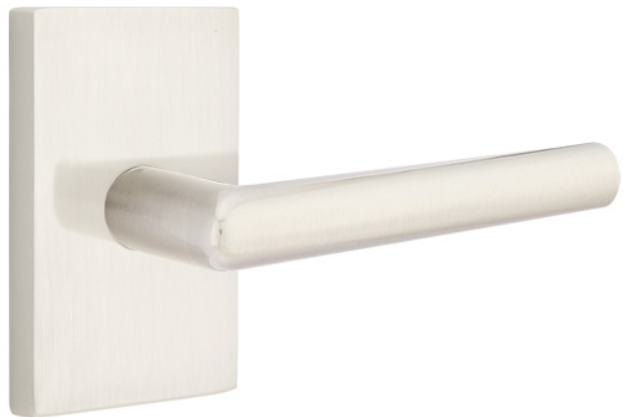

YAGO 2819 PLUMB HARDWARE

ADDRESS 4230 Richmond Ave.
Houston, TX 77027

NAME Sheryl Cordova

EMAIL sherylc@lightinginc.com

PHONE 713.599.1536

Table Of Contents

DESCRIPTION	PAGE
Exterior Doors Collective Images	3
Interior Doors Collective Images	4
Pantry Pocket Collective Images	5
Kitchen Collective Images	6
Master Bath Collective Images	7
Master Closet Collective Images	8
All Other Cabinets Collective Images	9
Master Bath Accessories Collective Images	10
Powder Bath Accessories Collective Images	11
Secondary Bath Accessories Collective Images	12

Satin Nickel Passage

Brass Square Style

Satin Nickel Passage

Satin Brass Passage

Satin Brass Flush Pull

Satin Brass Edge Pull

Grace Riverside Pull 6 5/16 Inch - Honey Bronze

Transcend Ascendra Pull 5 1/16" (c-c) - Honey Bronze

Transcend Ascendra Pull 6 5/16" (c-c) - Honey Bronze

Asbury Square Bar Pull 3 3/4" (c-c) - Brushed Satin Nickel

Modern Solid Brass Bath Toilet Paper Holder

Towel Ring

Modern Brass Double Hook With Rosette Option

Backplate For Bath Accessories

SATIN BRASS FINISH

Modern Solid Brass Bath Toilet Paper Holder

Towel Ring

Backplate For Bath Accessories

Modern Solid Brass Bath Toilet Paper Holder

Towel Ring

Modern Brass Double Hook With Rosette Option