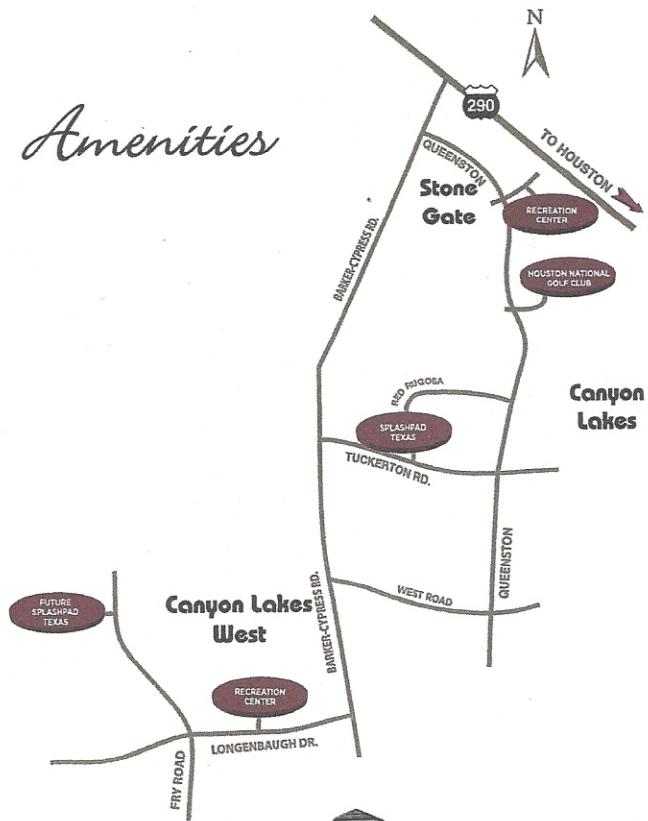

# Amenities

Arch Alarm Monitoring Call: (281) 225-1111