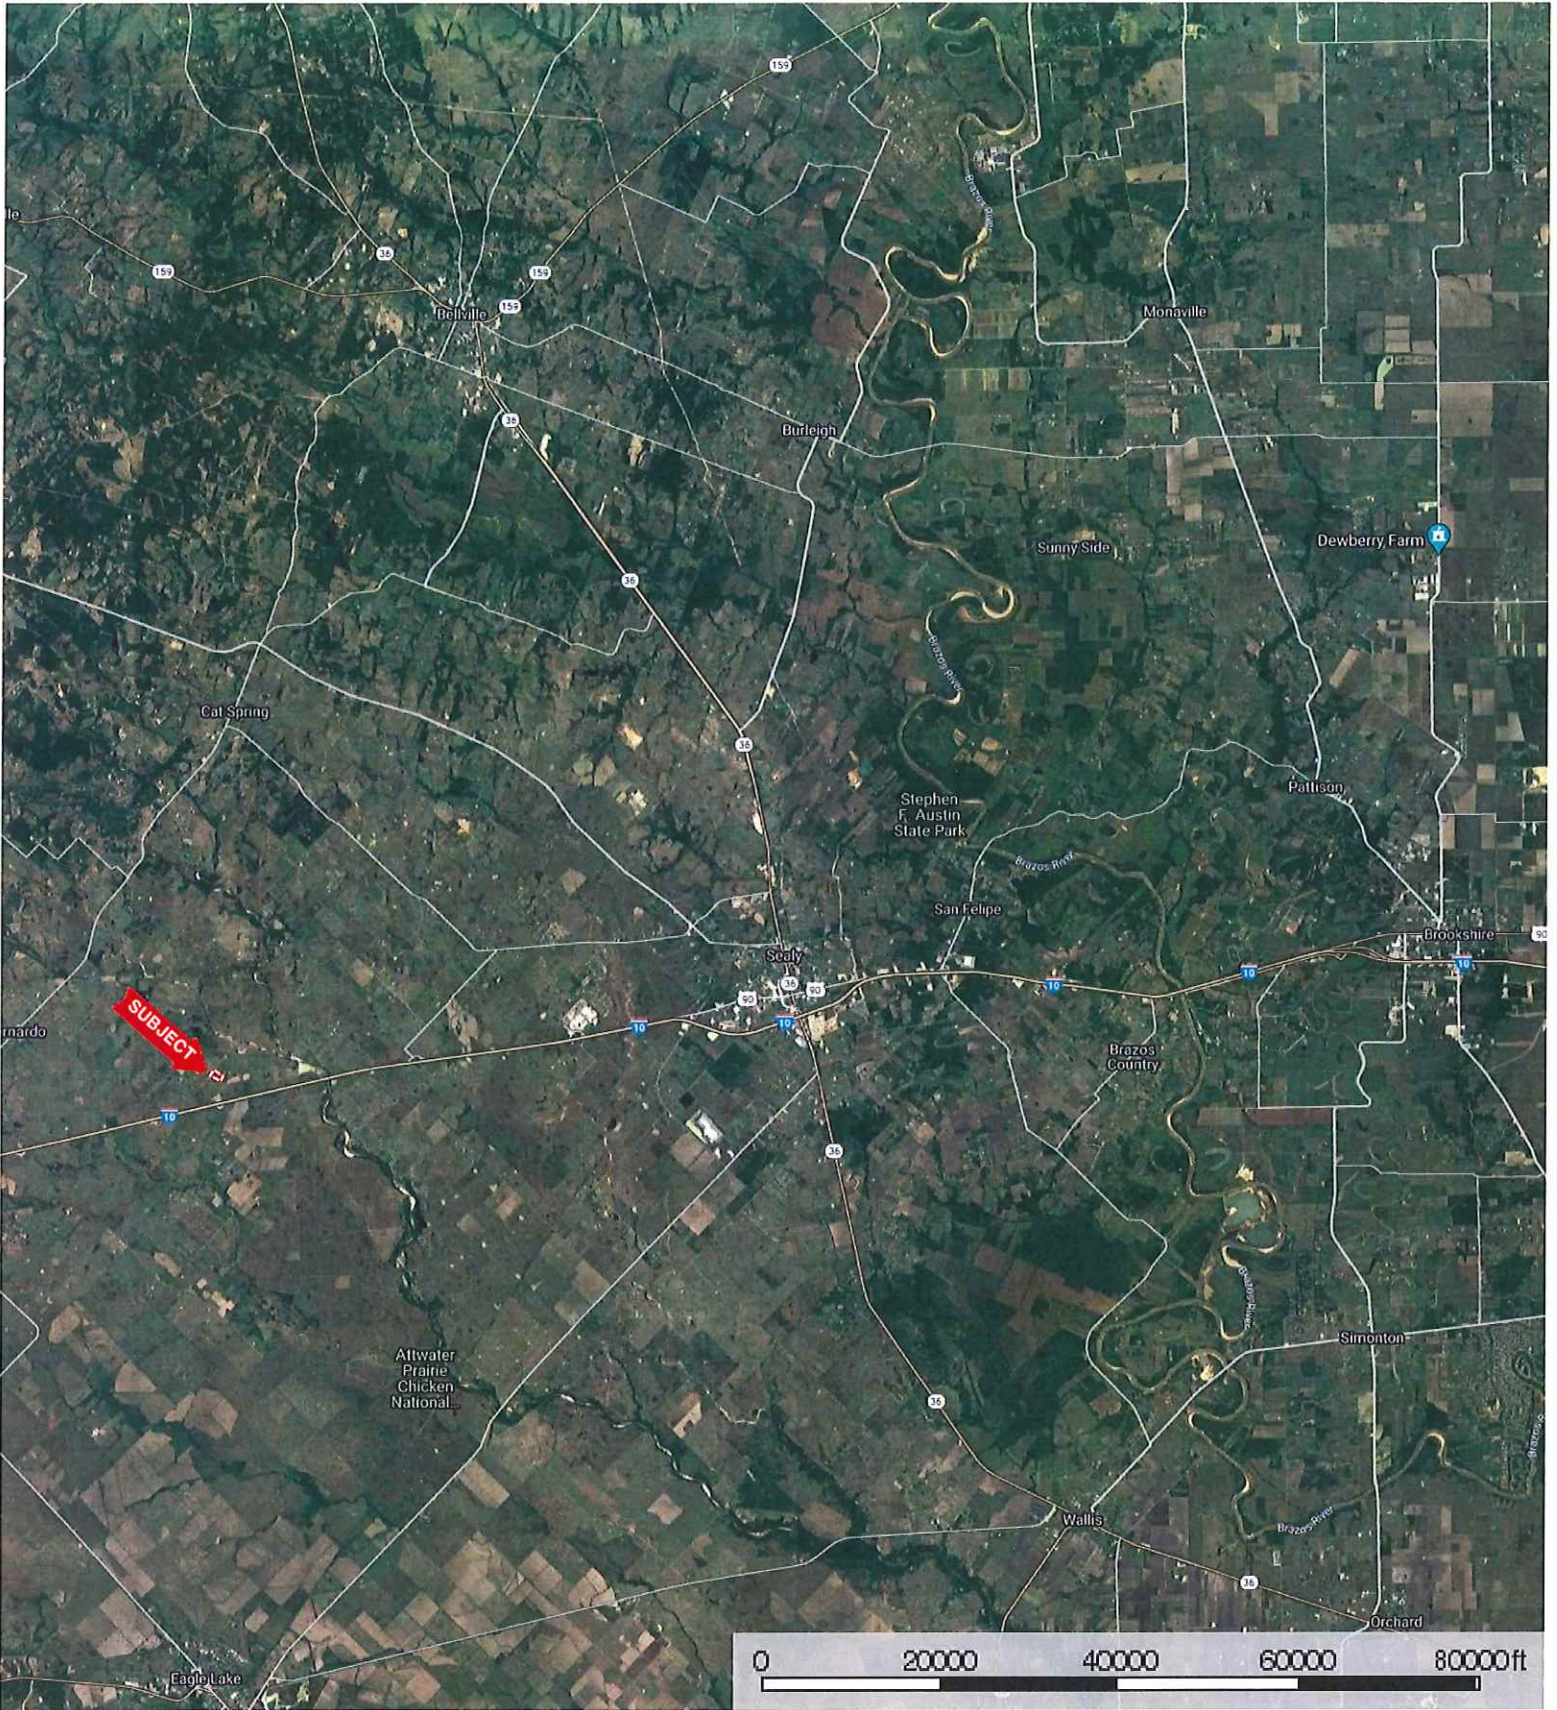

1080 Kveton Rd.
Texas, AC +/-

 Boundary

1080 Kveton Rd.
Texas, AC +/-

 Boundary

 The information contained herein was obtained from sources deemed to be reliable. MapRight Services makes no warranties or guarantees as to the completeness or accuracy thereof.

1080 Kveton Rd.
Texas, AC +/-

- Boundary
- 100 Year Floodplain
- 500 Year Floodplain
- Floodway
- Special
- Unmapped/ Not Included