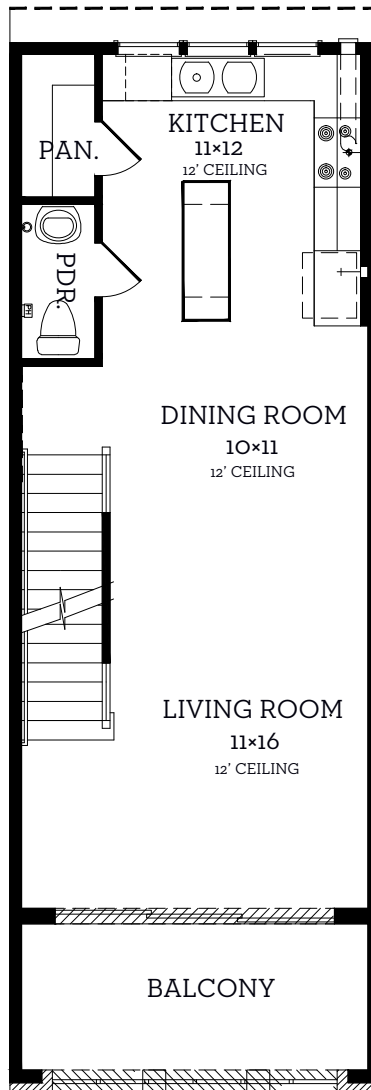

# INTOWN

— HOMES —

6127 Cottage Grove Lake Dr.

1,370 sq.ft.

2 bedrooms / 2.5 baths

**First Floor**  
69 sq.ft.

**Second Floor**  
610 sq.ft.

**Third Floor**  
691 sq.ft.