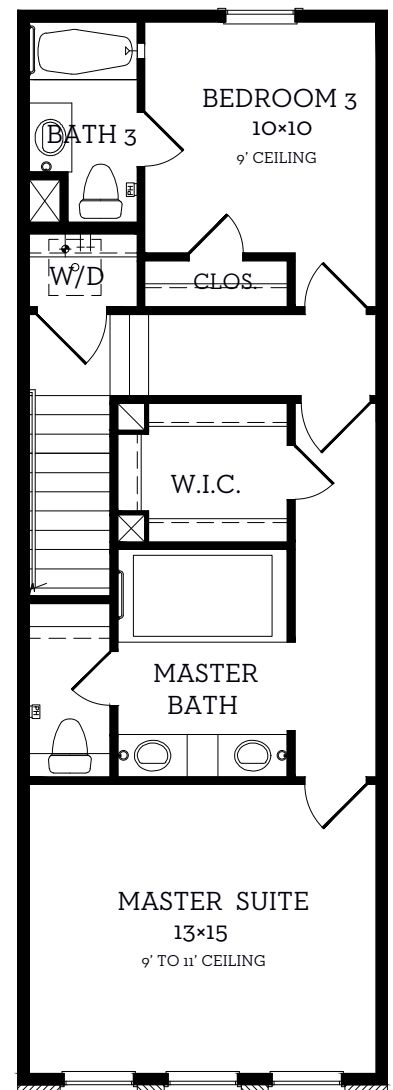

# INTOWN

— HOMES —

6127 Cottage Grove Lake Dr.

1,370 sq.ft.

2 bedrooms / 2.5 baths

**First Floor**  
69 sq.ft.

**Second Floor**  
610 sq.ft.

**Third Floor**  
691 sq.ft.