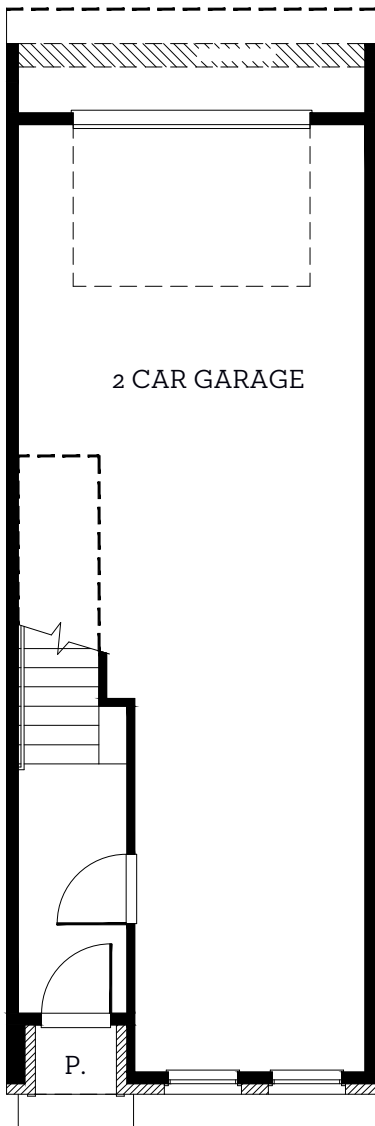

# INTOWN

— HOMES —

6127 Cottage Grove Lake Dr.

1,370 sq.ft.

2 bedrooms / 2.5 baths

**First Floor**  
69 sq.ft.

**Second Floor**  
610 sq.ft.

**Third Floor**  
691 sq.ft.