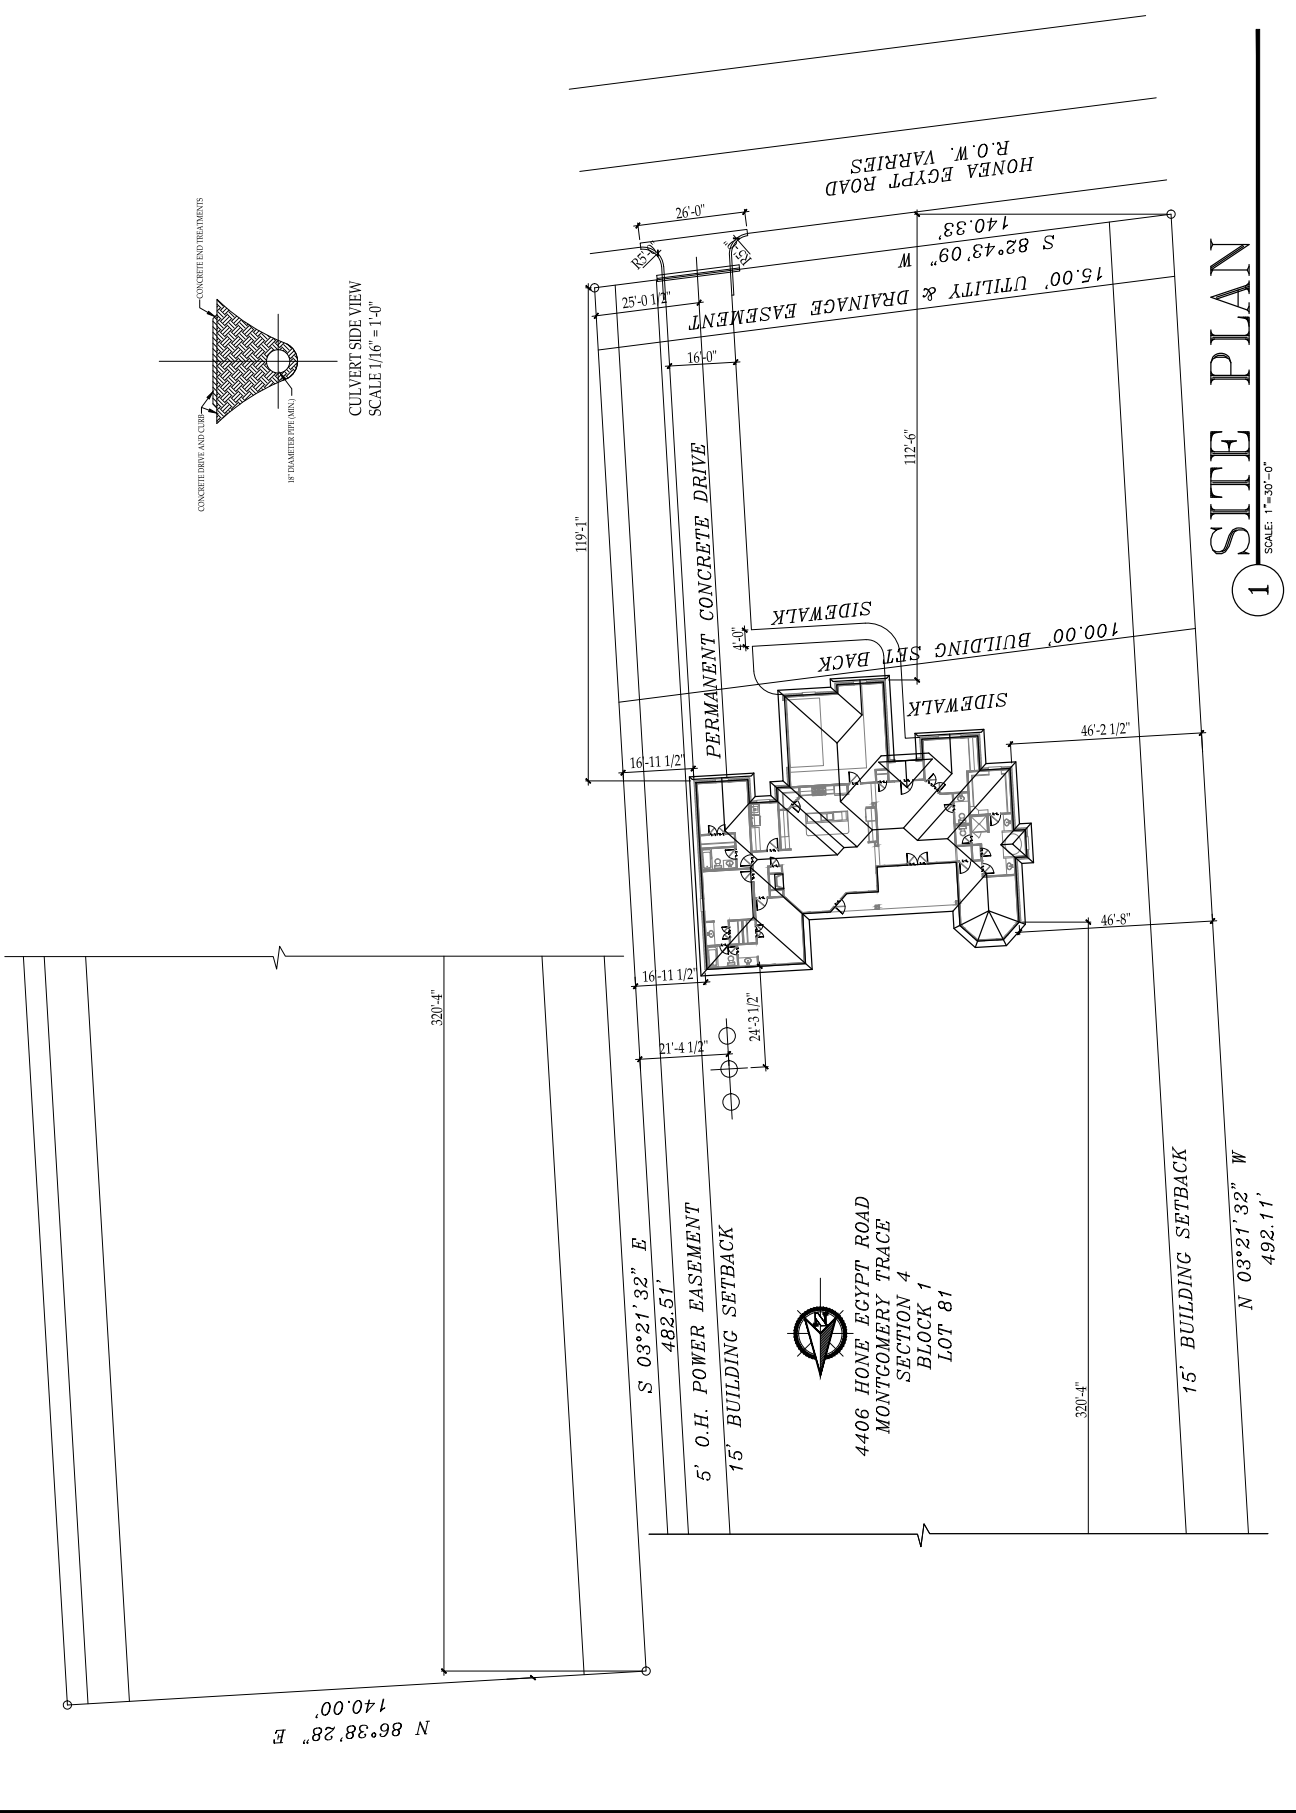

2666L

SITE PLAN

MKM SUPERIOR
HOMES, LLC
P.O. BOX 1179
PINEHURST, TX 77362

2666L

SITE PLAN

DATE: 1/1/2016 1/1/2016

BY: RMM

PROJECT NUMBER

A-0a

1 SITE PLAN

SCALE: 1"=30'-0"