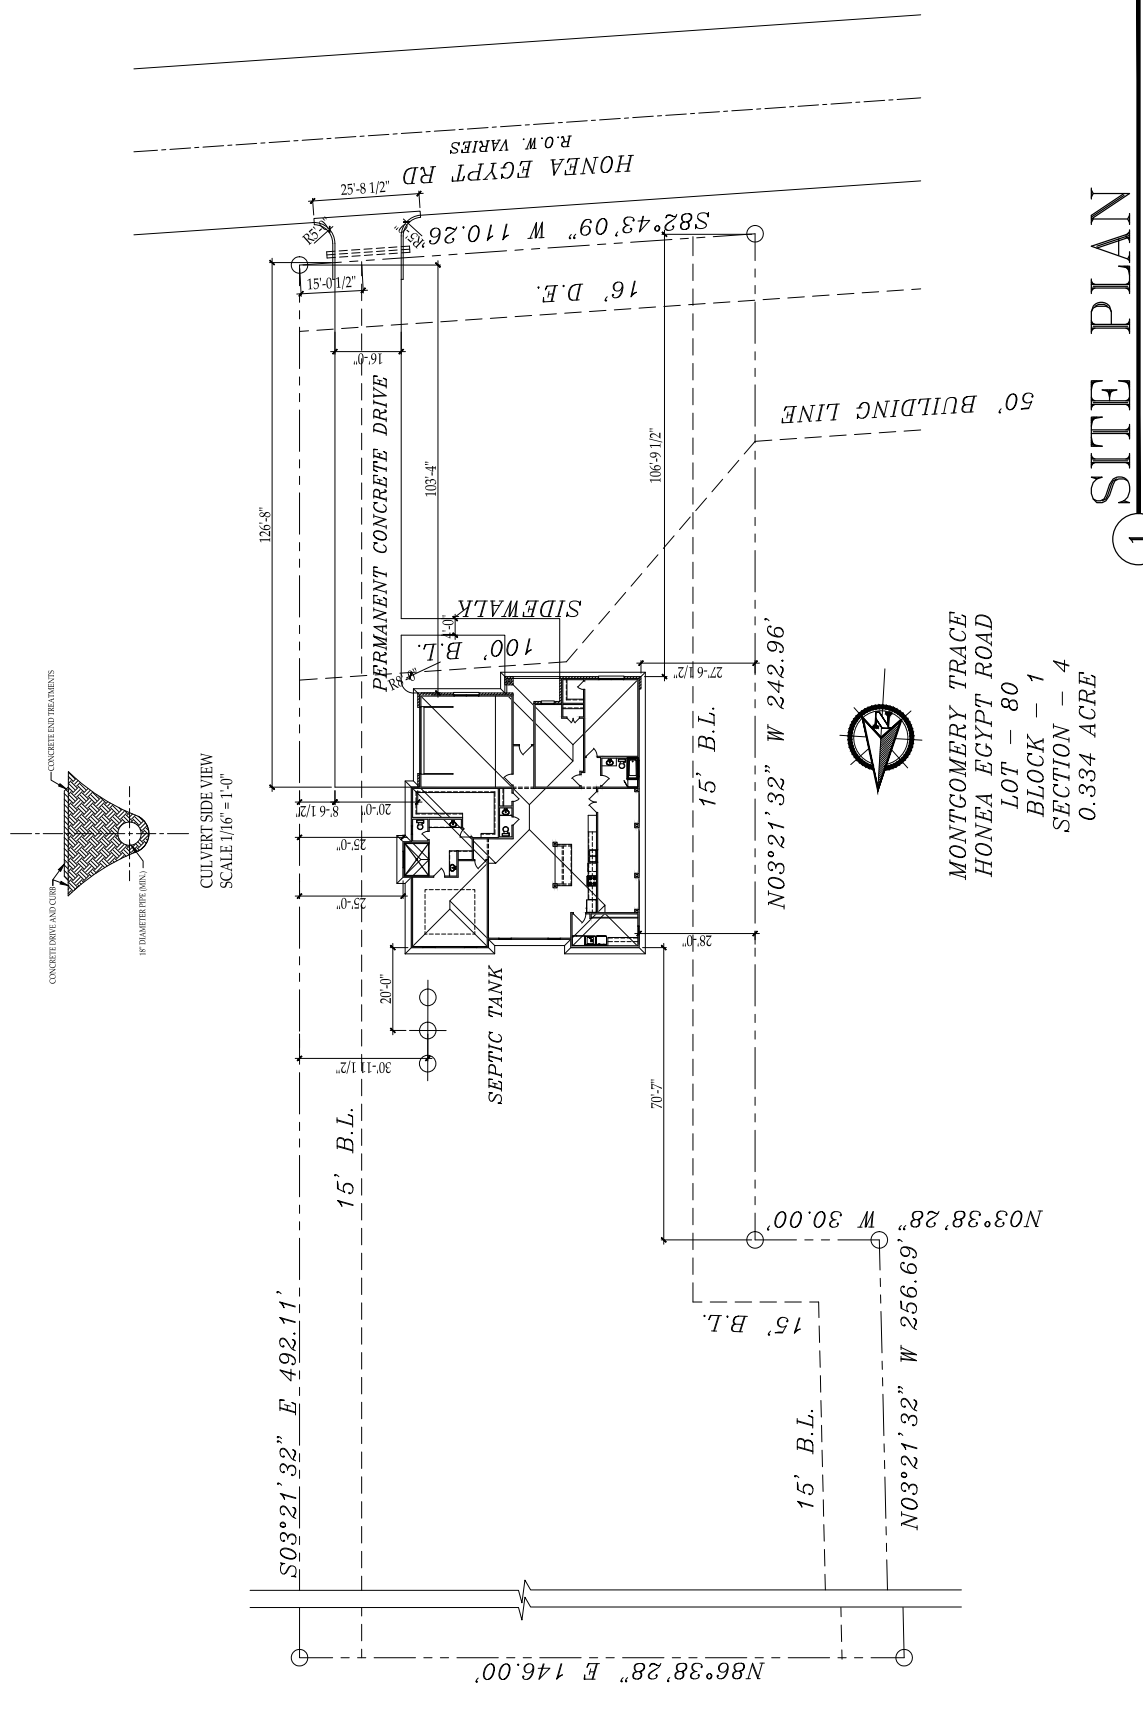

2512
SITE PLAN

MKM SUPERIOR
HOMES, LLC
P.O. BOX 1179
PINEHURST, TX 77362

2512
SITE PLAN
DATE: 1/1/2016
DRAWN BY: RMM
CHECKED BY:

A-0a

1 SITE PLAN

SCALE: 1"=30'-0"

MONTGOMERY TRACE
HONEA EGYPT ROAD
LOT - 80
BLOCK - 1
SECTION - 4
0.334 ACRE