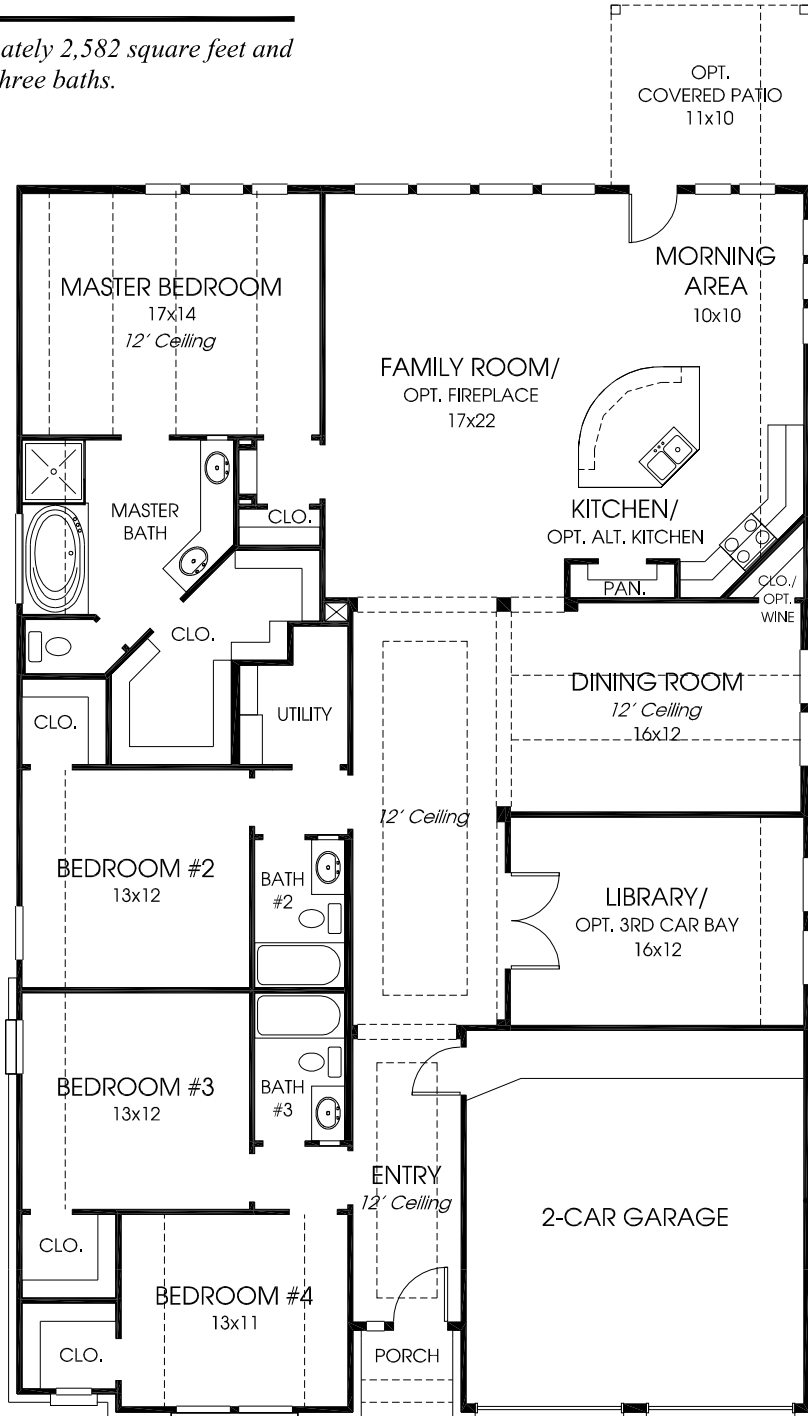

DESIGNS

Design 2582W

This home contains approximately 2,582 square feet and includes four bedrooms and three baths.

This option adds approximately 508 square feet.

This option adds approximately 752 square feet.

Not included: inside keyed deadbolt locks, refrigerators, furnishings, drapery, plants, decorator items and all other personal property being used in model homes. Builder reserves the right to make changes in the plans and specifications, and to substitute material of similar quality. Room dimensions indicate approximate inside area measurements.