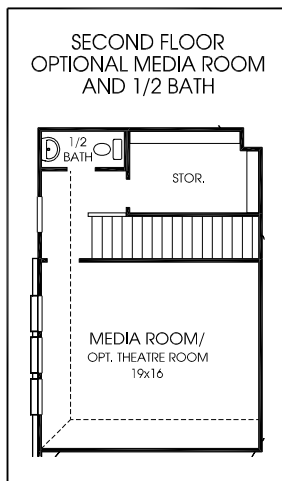

DESIGNS

Design 2582W

This home contains approximately 2,582 square feet and includes four bedrooms and three baths.

This option adds approximately 508 square feet.

This option adds approximately 752 square feet.