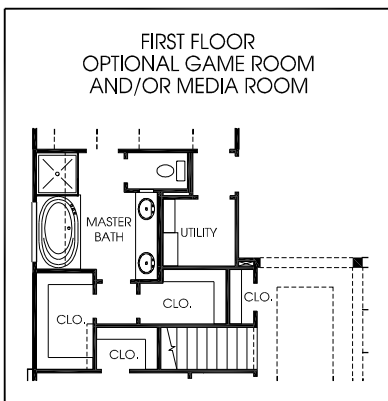

DESIGNS

Design 2582W

This home contains approximately 2,582 square feet and includes four bedrooms and three baths.

This option adds approximately 508 square feet.

This option adds approximately 752 square feet.

Not included: inside keyed deadbolt locks, refrigerators, furnishings, drapery, plants, decorator items and all other personal property being used in model homes. Builder reserves the right to make changes in the plans and specifications, and to substitute material of similar quality. Room dimensions indicate approximate inside area measurements.