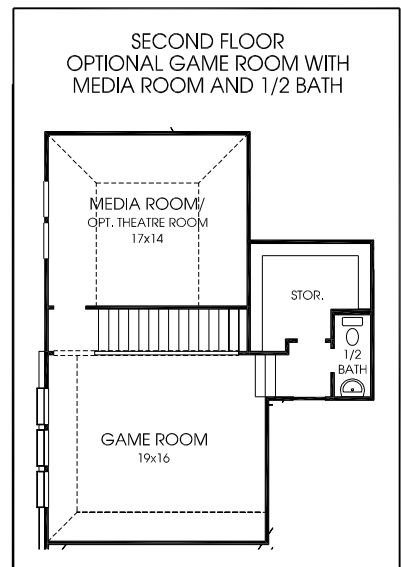

DESIGNS

Design 2582W

This home contains approximately 2,582 square feet and includes four bedrooms and three baths.

This option adds approximately 508 square feet.

This option adds approximately 752 square feet.

Not included: inside keyed deadbolt locks, refrigerators, furnishings, drapery, plants, decorator items and all other personal property being used in model homes. Builder reserves the right to make changes in the plans and specifications, and to substitute material of similar quality. Room dimensions indicate approximate inside area measurements.