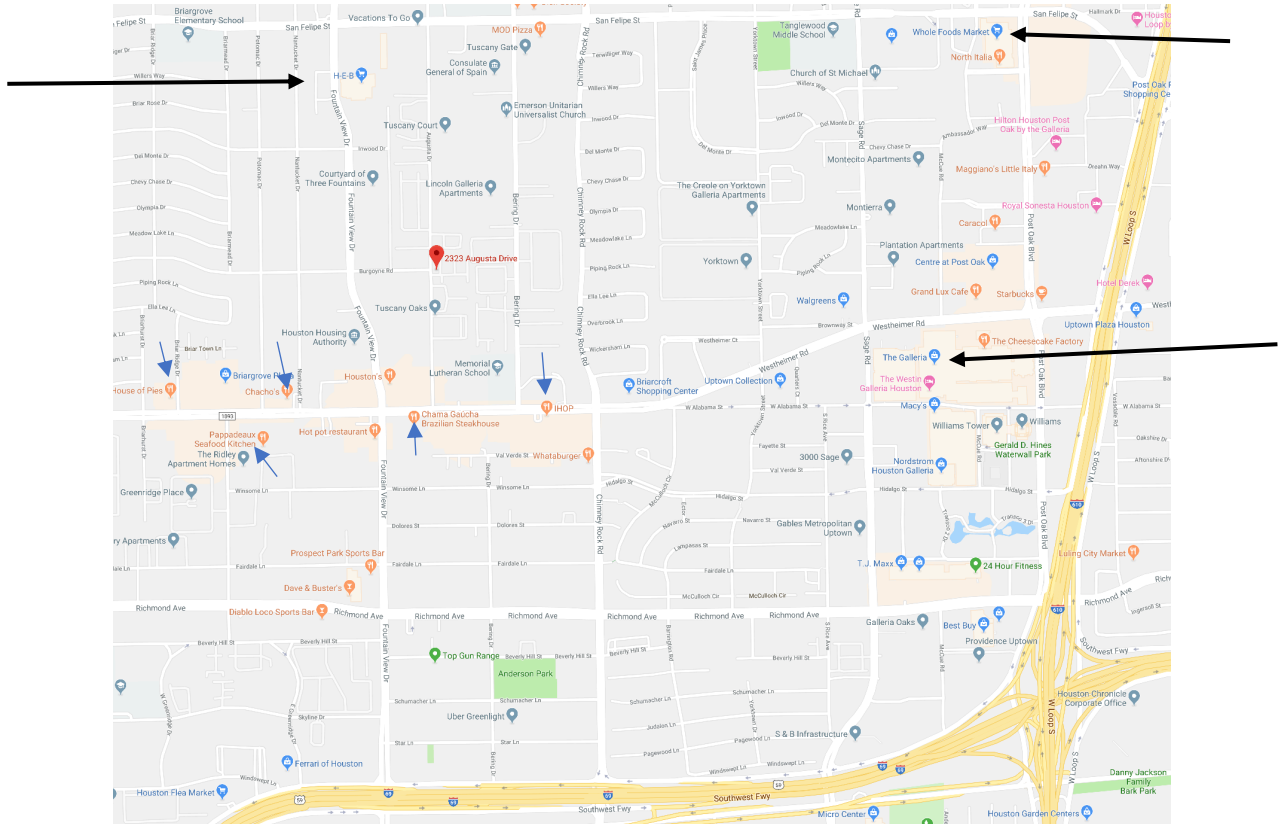

# 2323 Augusta Dr #35 Conveniently Located

(map and distances provided as a courtesy and should be independently verified)

Walking distance to restaurants along Westheimer

6 minutes to the Galleria

3 minute drive to H-E-B or 13 minute walk

6 minute drive to Whole Foods

Less than 20 minutes to Medical Center

5 minutes from 69 Fwy

20 minutes to downtown Houston

Less than 10 minutes to I-10

If you work at San Felipe Plaza or nearby office buildings you can walk to work!