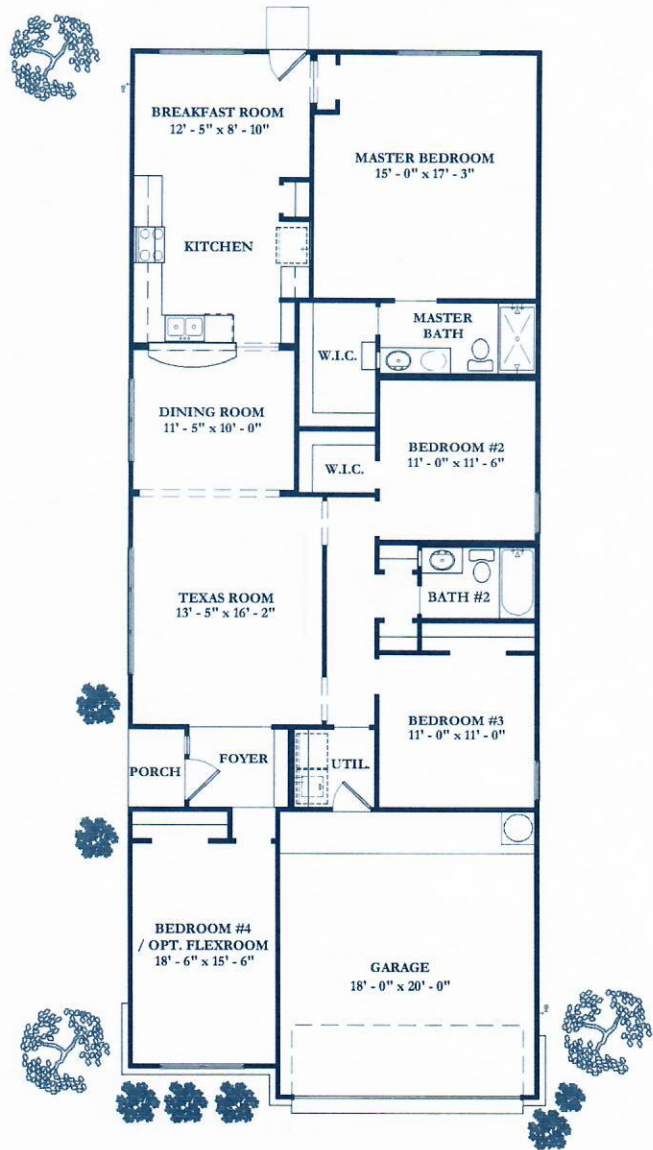

# Floorplan

# Plan 4023

1749 square feet

OPT. MASTER BATH

FLOOR PLAN

[www.trophyhomes-tx.com](http://www.trophyhomes-tx.com)

Plans, prices, specifications and square footages are approximate and subject to change without notice.