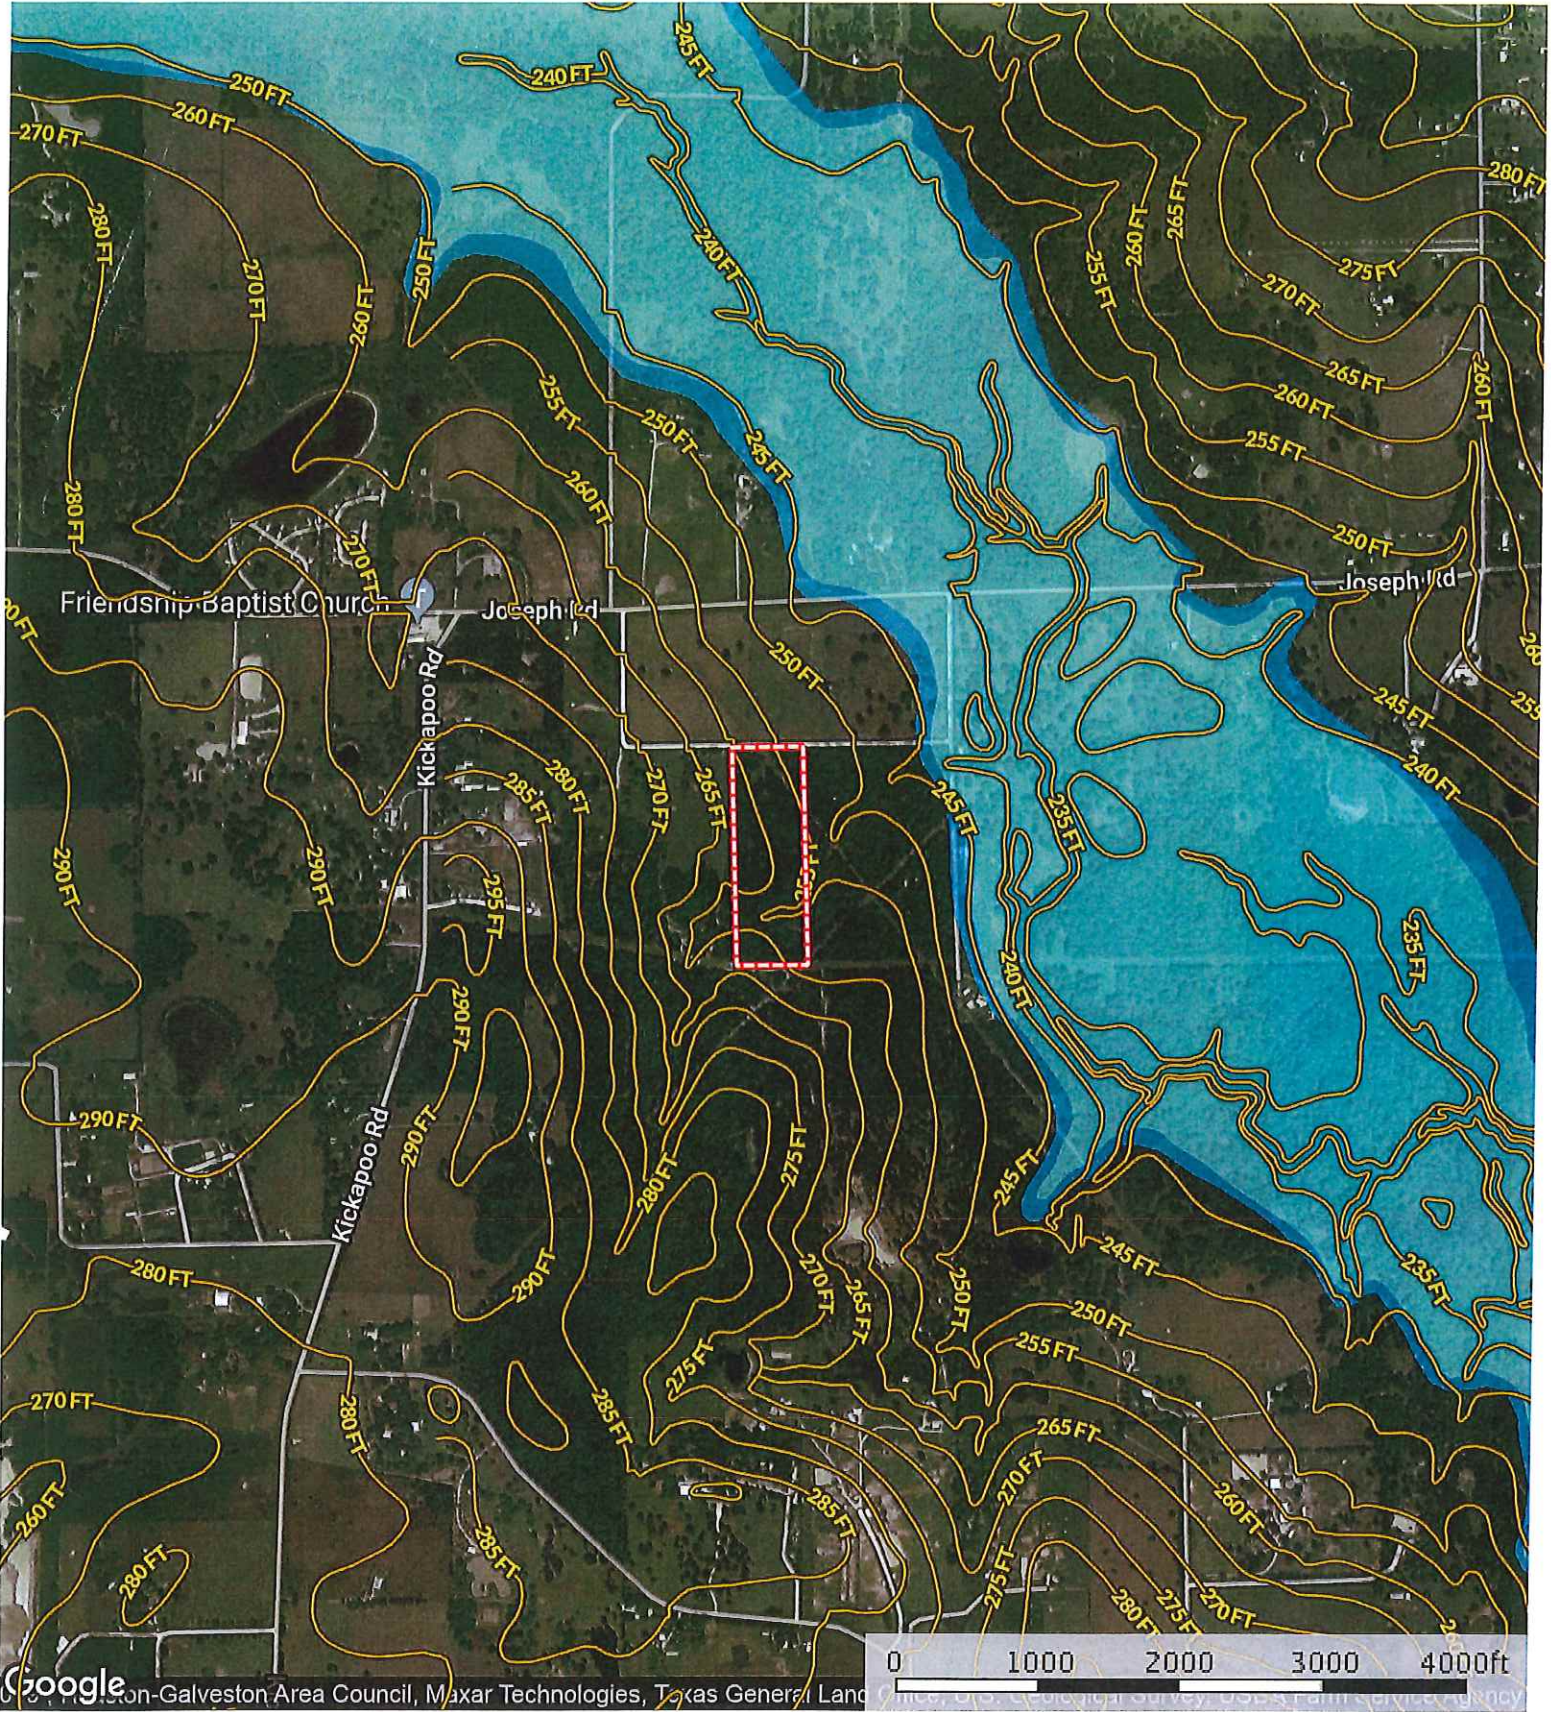

SUBJECT

New Hwy 290

County Land

C O U N T Y
M O N T G O M E R Y

Old Joseph Rd.
Waller County, Texas, AC +/-

 Boundary

 The information contained herein was obtained from sources deemed to be reliable. MapRight Services makes no warranties or guarantees as to the completeness or accuracy thereof.

Old Joseph Rd.
Waller County, Texas, AC +/-

 Boundary

Old Joseph Rd.
Waller County, Texas, AC +/-

- Boundary
- 100 Year Floodplain
- 500 Year Floodplain
- Floodway
- Special
- Unmapped/ Not

The information contained herein was obtained from sources deemed to be reliable. MapRight Services makes no warranties or guarantees as to the completeness or accuracy thereof.

Old Joseph Rd.
Waller County, Texas, AC +/-

 Boundary  Crude Oil  Natural Gas  Other