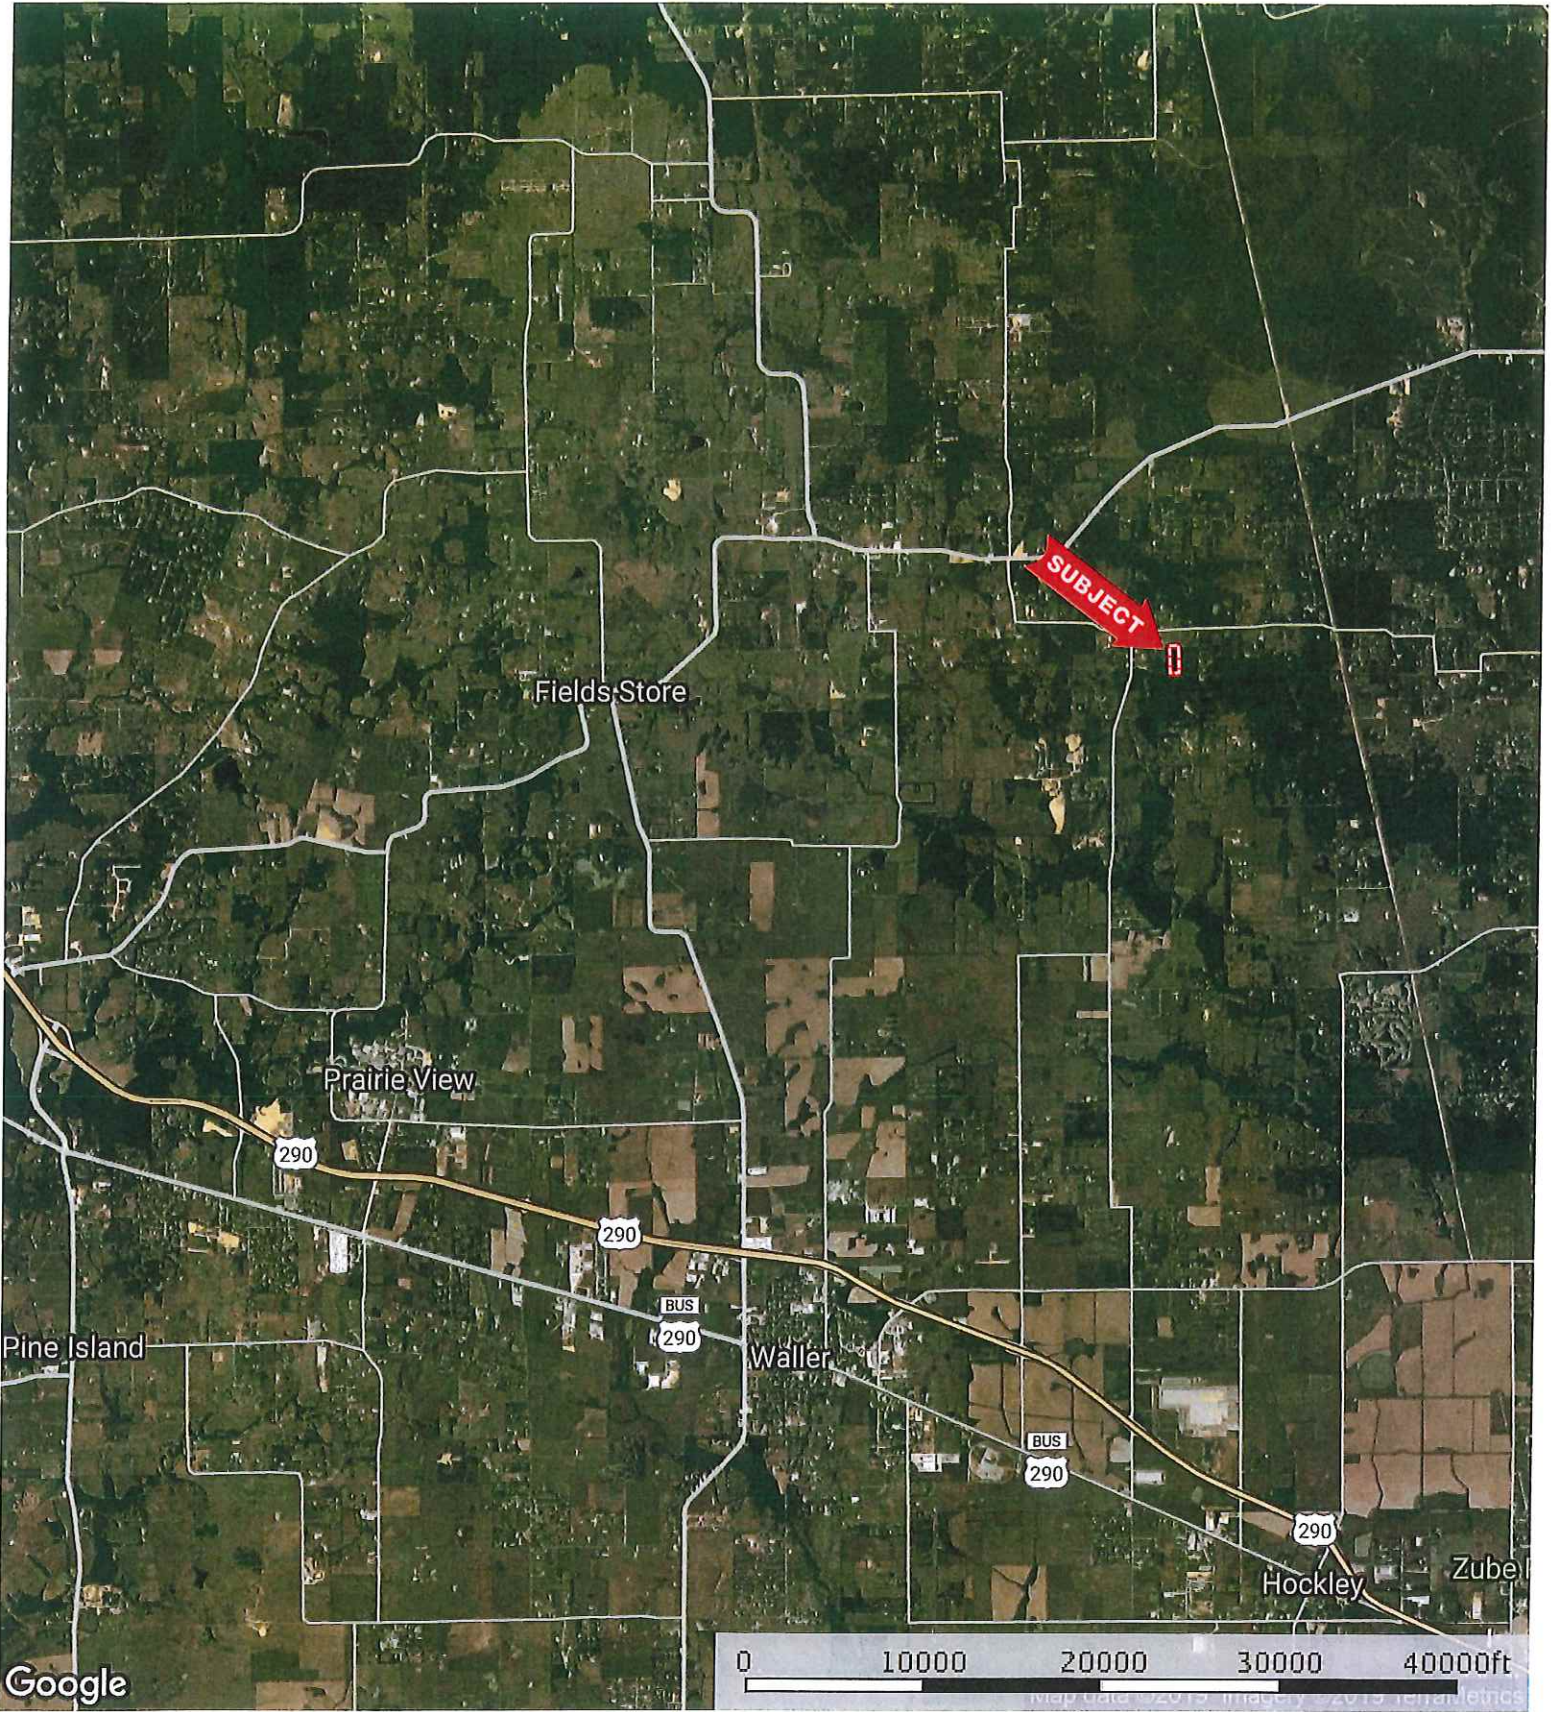

SUBJECT

New Hwy 290

County Land

C O U N T Y
M O N T G O M E R Y

Old Joseph Rd.
Waller County, Texas, AC +/-

 Boundary

 The information contained herein was obtained from sources deemed to be reliable. MapRight Services makes no warranties or guarantees as to the completeness or accuracy thereof.

Old Joseph Rd.
Waller County, Texas, AC +/-

 Boundary

Old Joseph Rd.
Waller County, Texas, AC +/-

- Boundary
- 100 Year Floodplain
- 500 Year Floodplain
- Floodway
- Special
- Unmapped/ Not

The information contained herein was obtained from sources deemed to be reliable. MapRight Services makes no warranties or guarantees as to the completeness or accuracy thereof.

Old Joseph Rd.
Waller County, Texas, AC +/-

 Boundary  Crude Oil  Natural Gas  Other