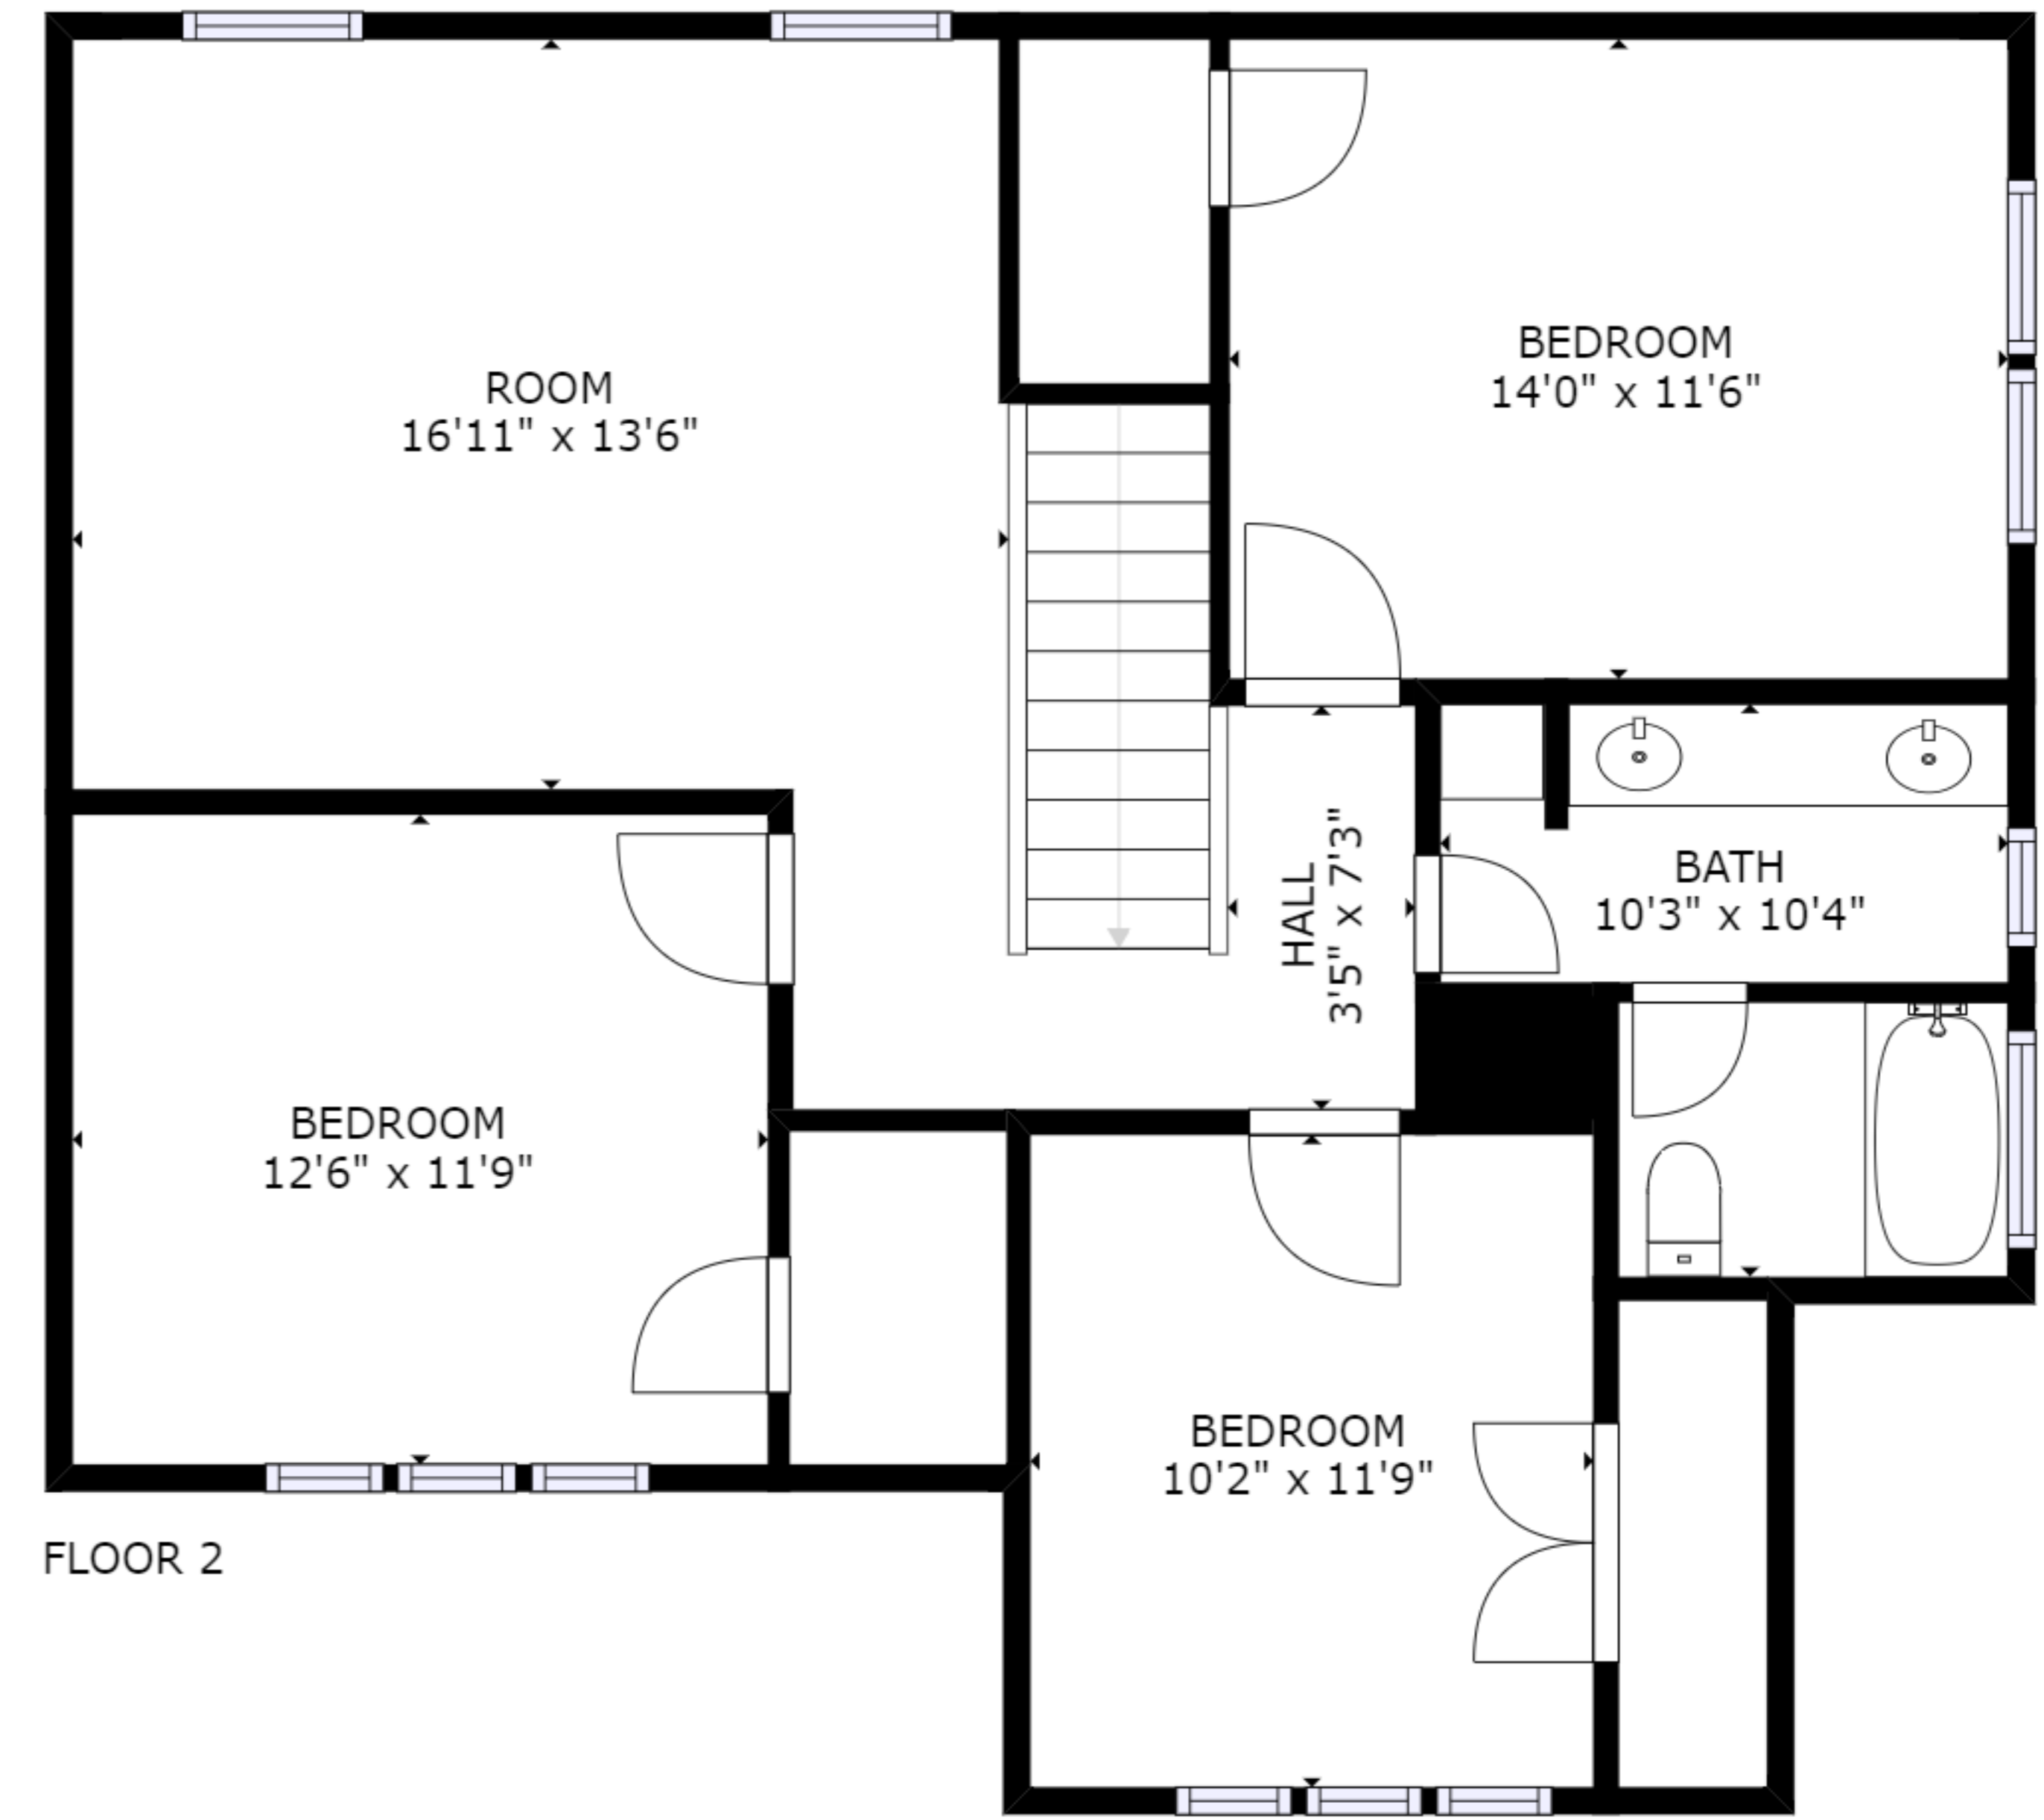

FLOOR 1

FLOOR 2

GROSS INTERNAL AREA
 FLOOR 1: 1438 sq ft, FLOOR 2: 960 sq ft
 TOTAL: 2398 sq ft
 SIZES AND DIMENSIONS ARE APPROXIMATE, ACTUAL MAY VARY.