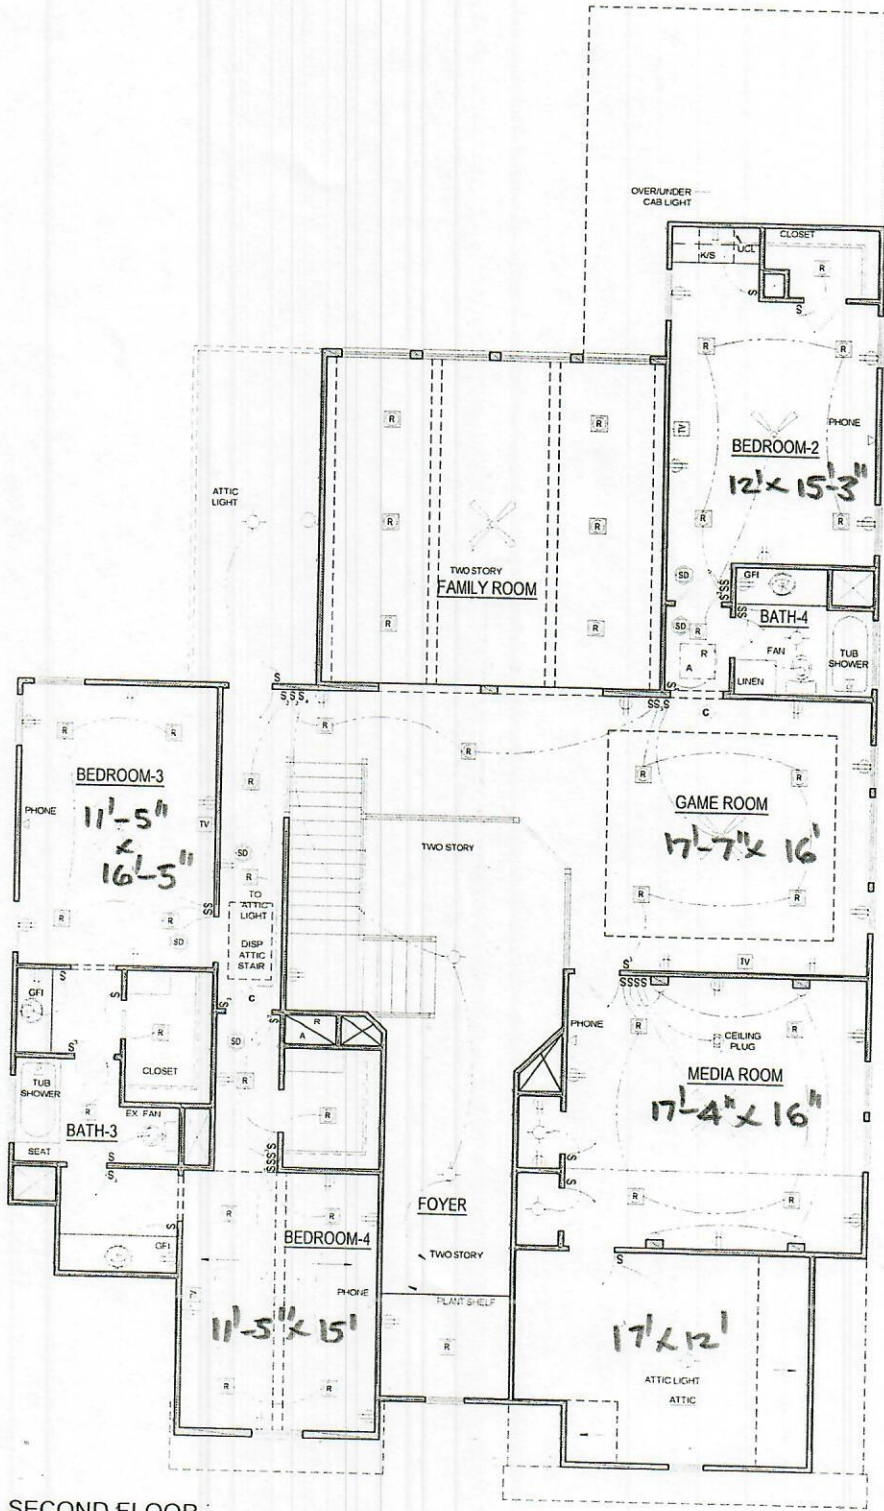

PLAN 4517

RANIER CUSTOM HOMES
1333 RICHELIEU LANE
HOUSTON, TEXAS 77018
LOT - 6 BLOCK - 33
OAK FOREST ADDITION - SECTION - THREE

RANIER CUSTOM HOMES
281-460-2606 © 2019

FIRST FLOOR
SCALE: 1/8" = 1'-0"

PLAN 4517

RANIER CUSTOM HOMES

281-460-2606 © 2019

SQ. FOOTAGE
 1ST. FLOOR - 2707
 SEC. FLOOR - 1810
 TOTAL A/C - 4517

SECOND FLOOR

PLAN 4517

RANIER CUSTOM HOMES
281-460-2606 © 2019