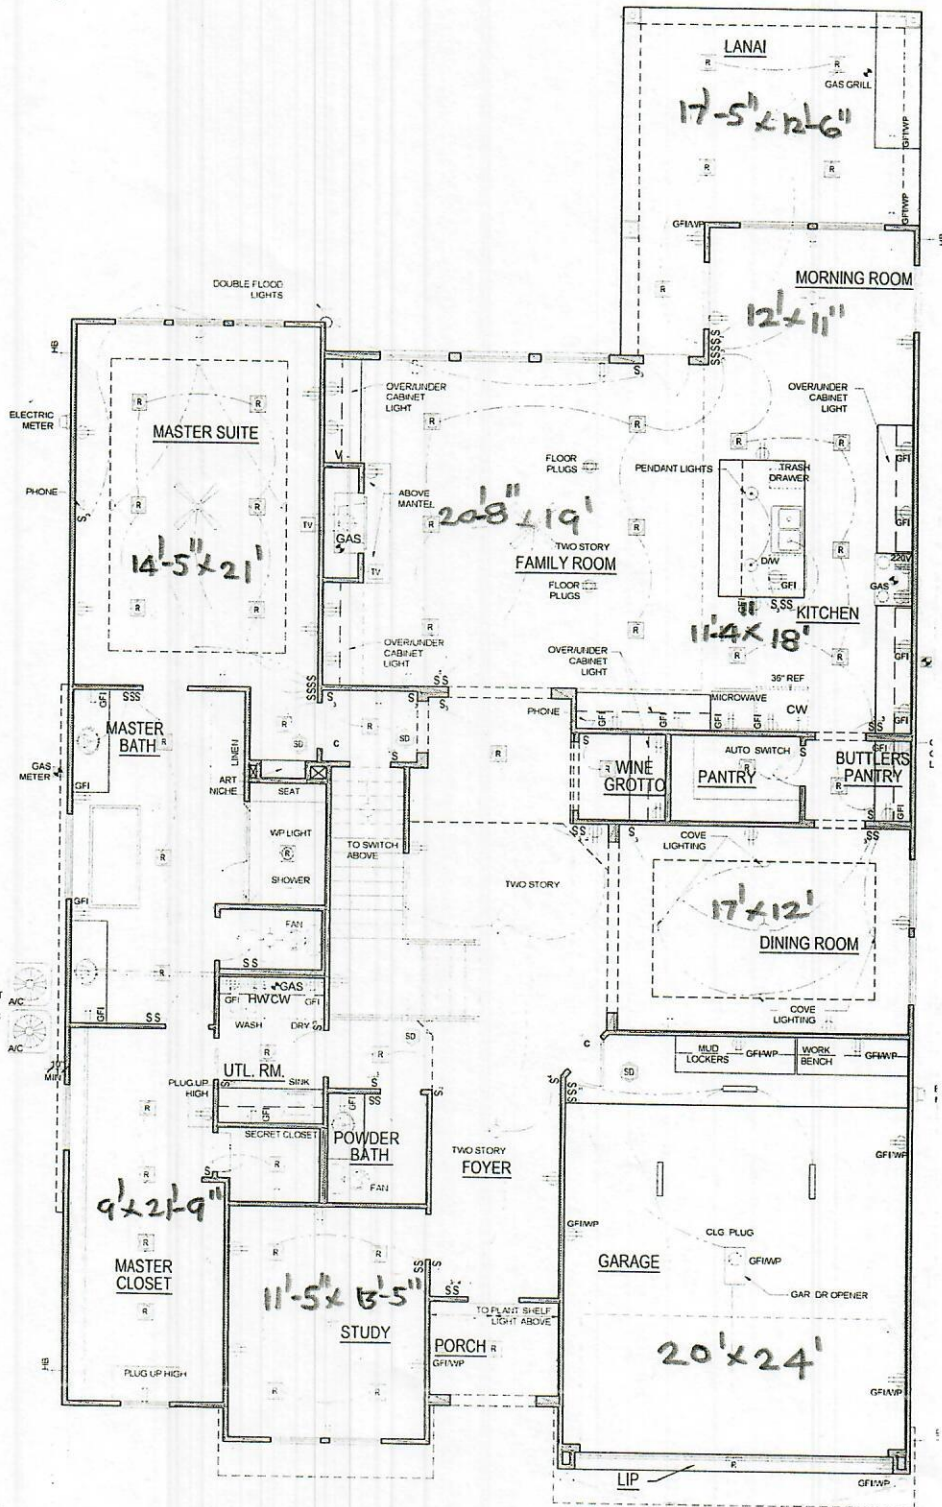

PLAN 4517

RANIER CUSTOM HOMES
1333 RICHELIEU LANE
HOUSTON, TEXAS 77018
LOT - 6 BLOCK - 33
OAK FOREST ADDITION - SECTION - THREE

RANIER CUSTOM HOMES
281-460-2606 © 2019

FIRST FLOOR
SCALE: 1/8" = 1'-0"

PLAN 4517

RANIER CUSTOM HOMES

281-460-2606 © 2019

SQ. FOOTAGE
 1ST. FLOOR - 2707
 SEC. FLOOR - 1810
 TOTAL A/C - 4517

SECOND FLOOR

PLAN 4517

RANIER CUSTOM HOMES
281-460-2606 © 2019