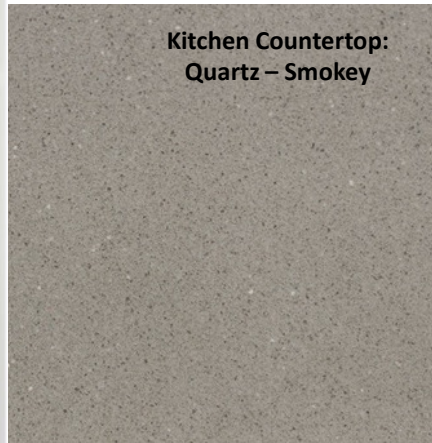

Kitchen Countertop:
Quartz – Smokey