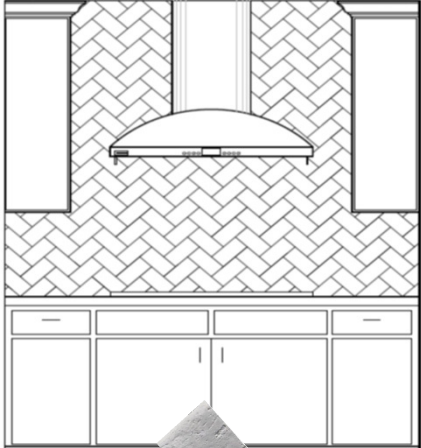

4. Marlow - Kitchen

Backsplash Pattern #DV17