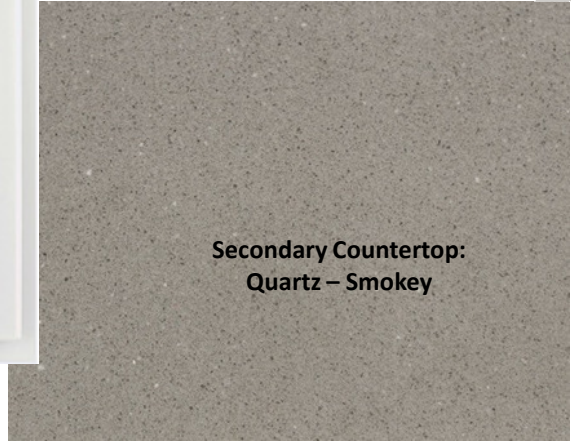

Secondary Countertop:
Quartz - Smokey

Trim Color:
Pegasus

Wall & Ceiling Color:
Whiskers

Secondary Bath Tile Selection
Shaw - Serenity 500 Light Grey (13x13)
Straight Pattern