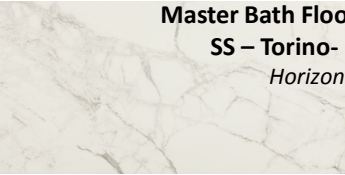

Master Bath Shower Mosaic Tile:
DT - SOPHIA TAUPE BLEND SMALL PICKET
Shower placement may vary per home

Master Shower Floor Tile Selection:
SS - Tuscany White (2x2)

Master Countertop:
Quartz - Blanco Maple