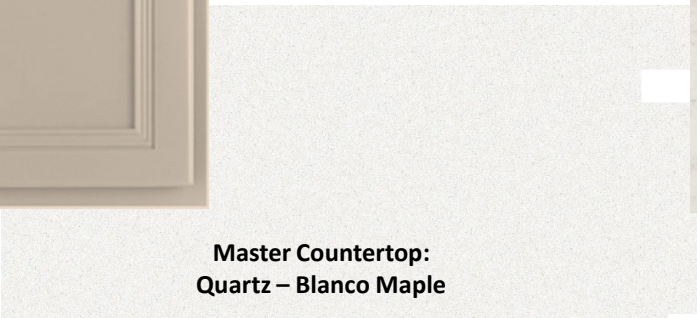

4. Marlow - Master Bath

PowerPoints are for reference only. Colors may vary. Selections and PowerPoint selection photos are subject to change. Please refer to most recent transaction summary for current selections & accuracy.

Signature: _____

Date: _____

Marlow -350 Houston
1/15/2020