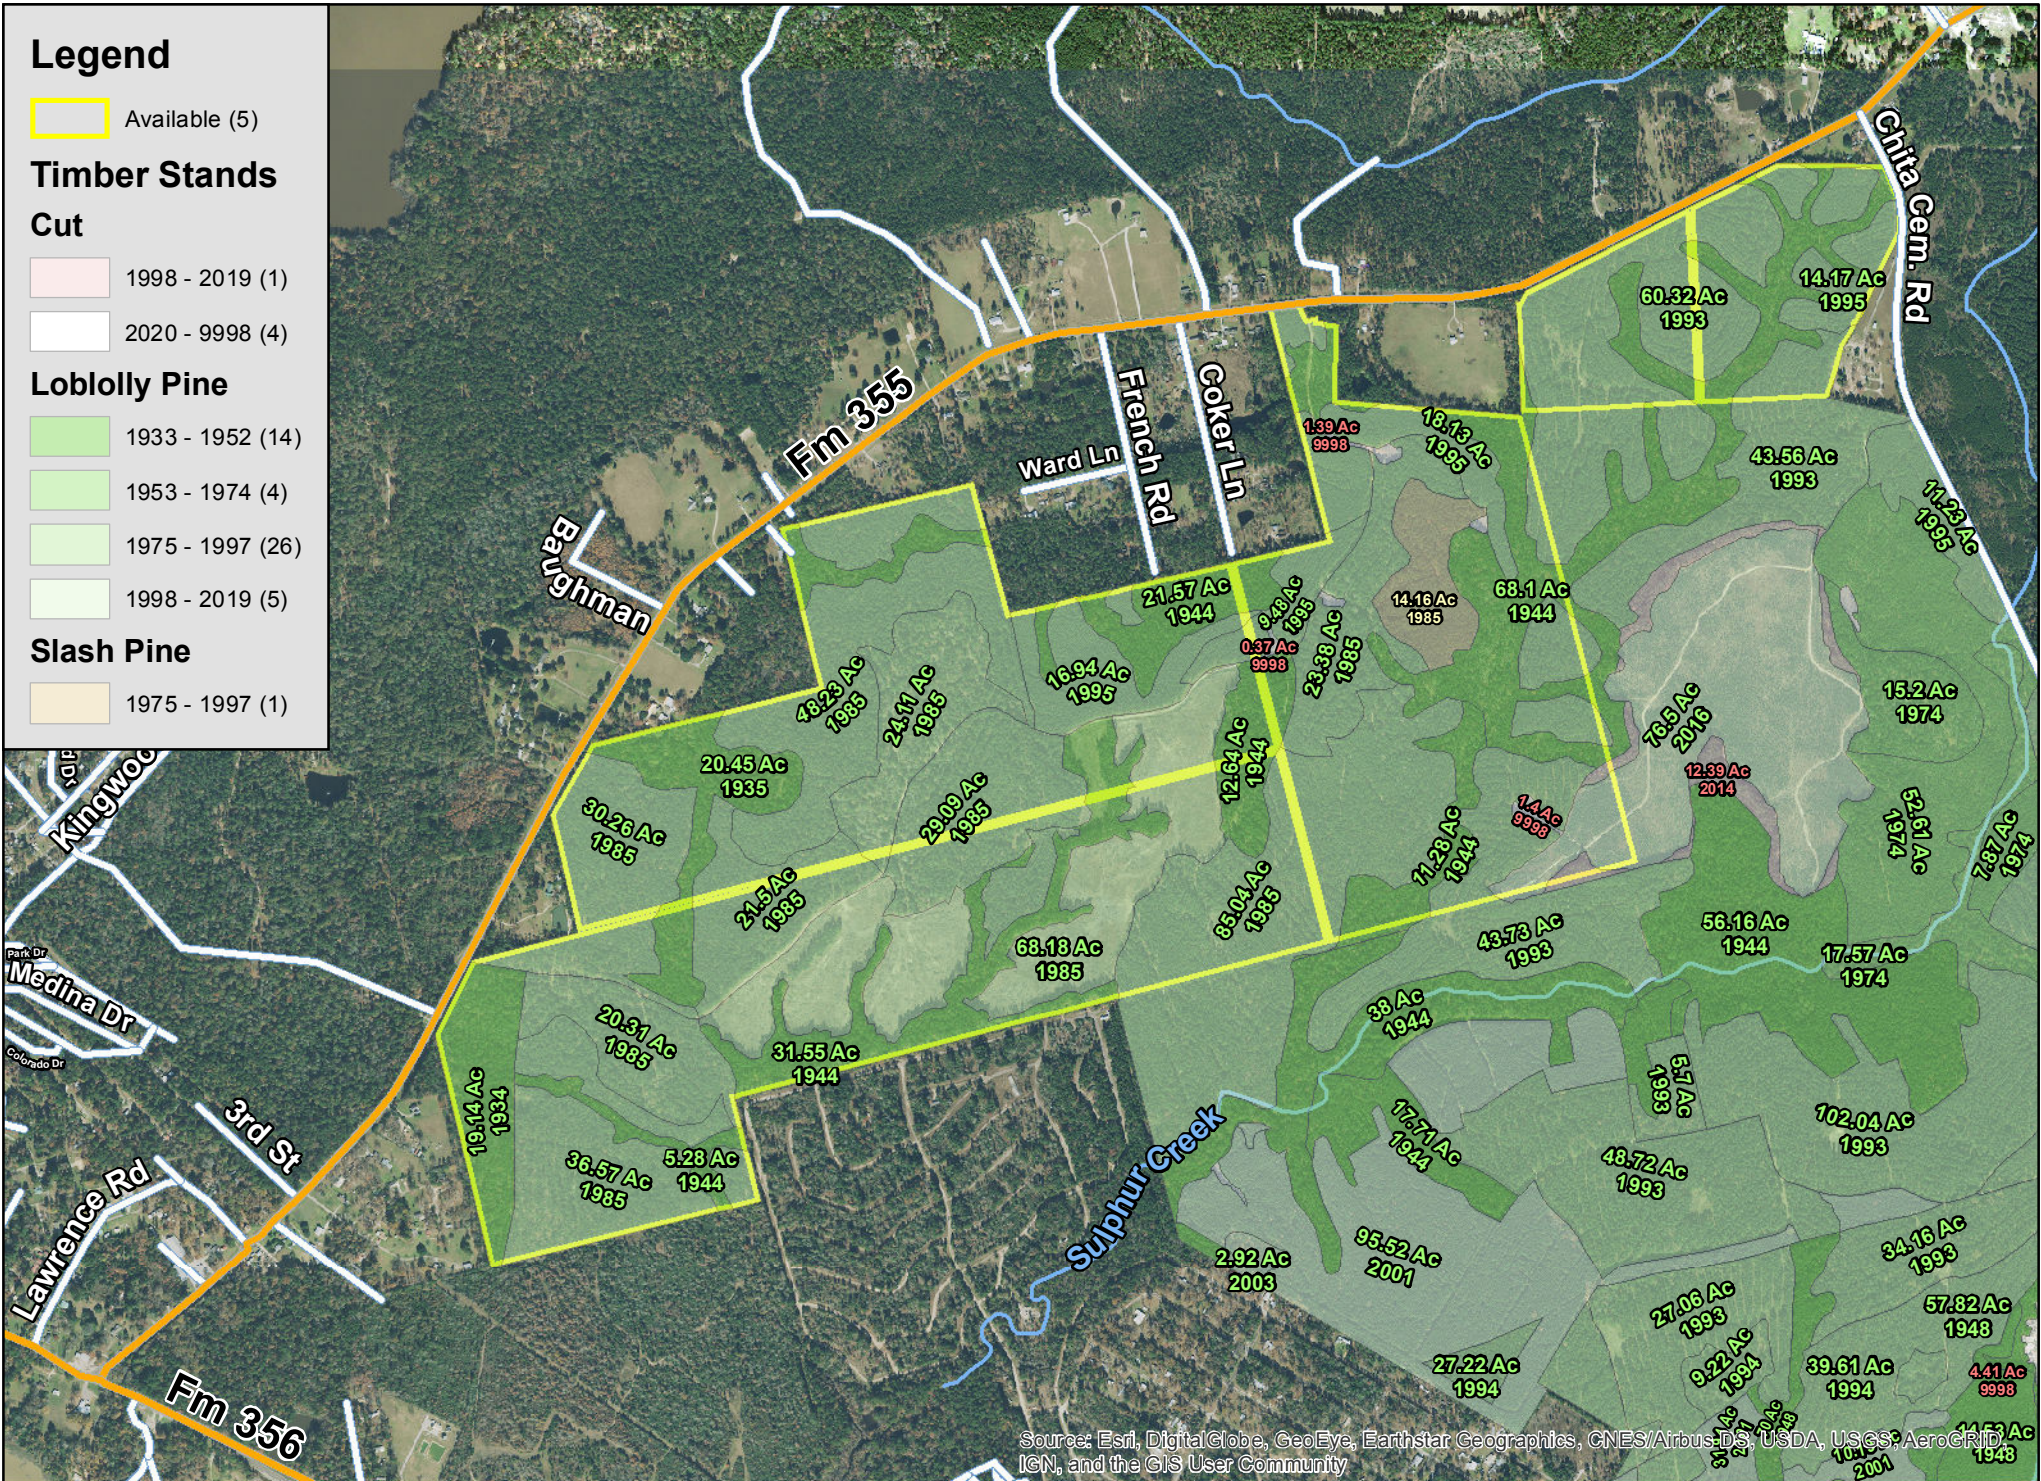

# Legend

Available (5)

### Cut

1998 - 2019 (1)

2020 - 9998 (4)

### Loblolly Pine

1933 - 1952 (14)

1953 - 1974 (4)

1975 - 1997 (26)

1998 - 2019 (5)

### Slash Pine

1975 - 1997 (1)

Source: Esri, DigitalGlobe, GeoEye, Earthstar Geographics, CNES/Airbus DS, USDA, USGS, AeroGRID, IGN, and the GIS User Community

Brushy Creek | Trinity, Trinity Co., TX

For illustration purposes only.