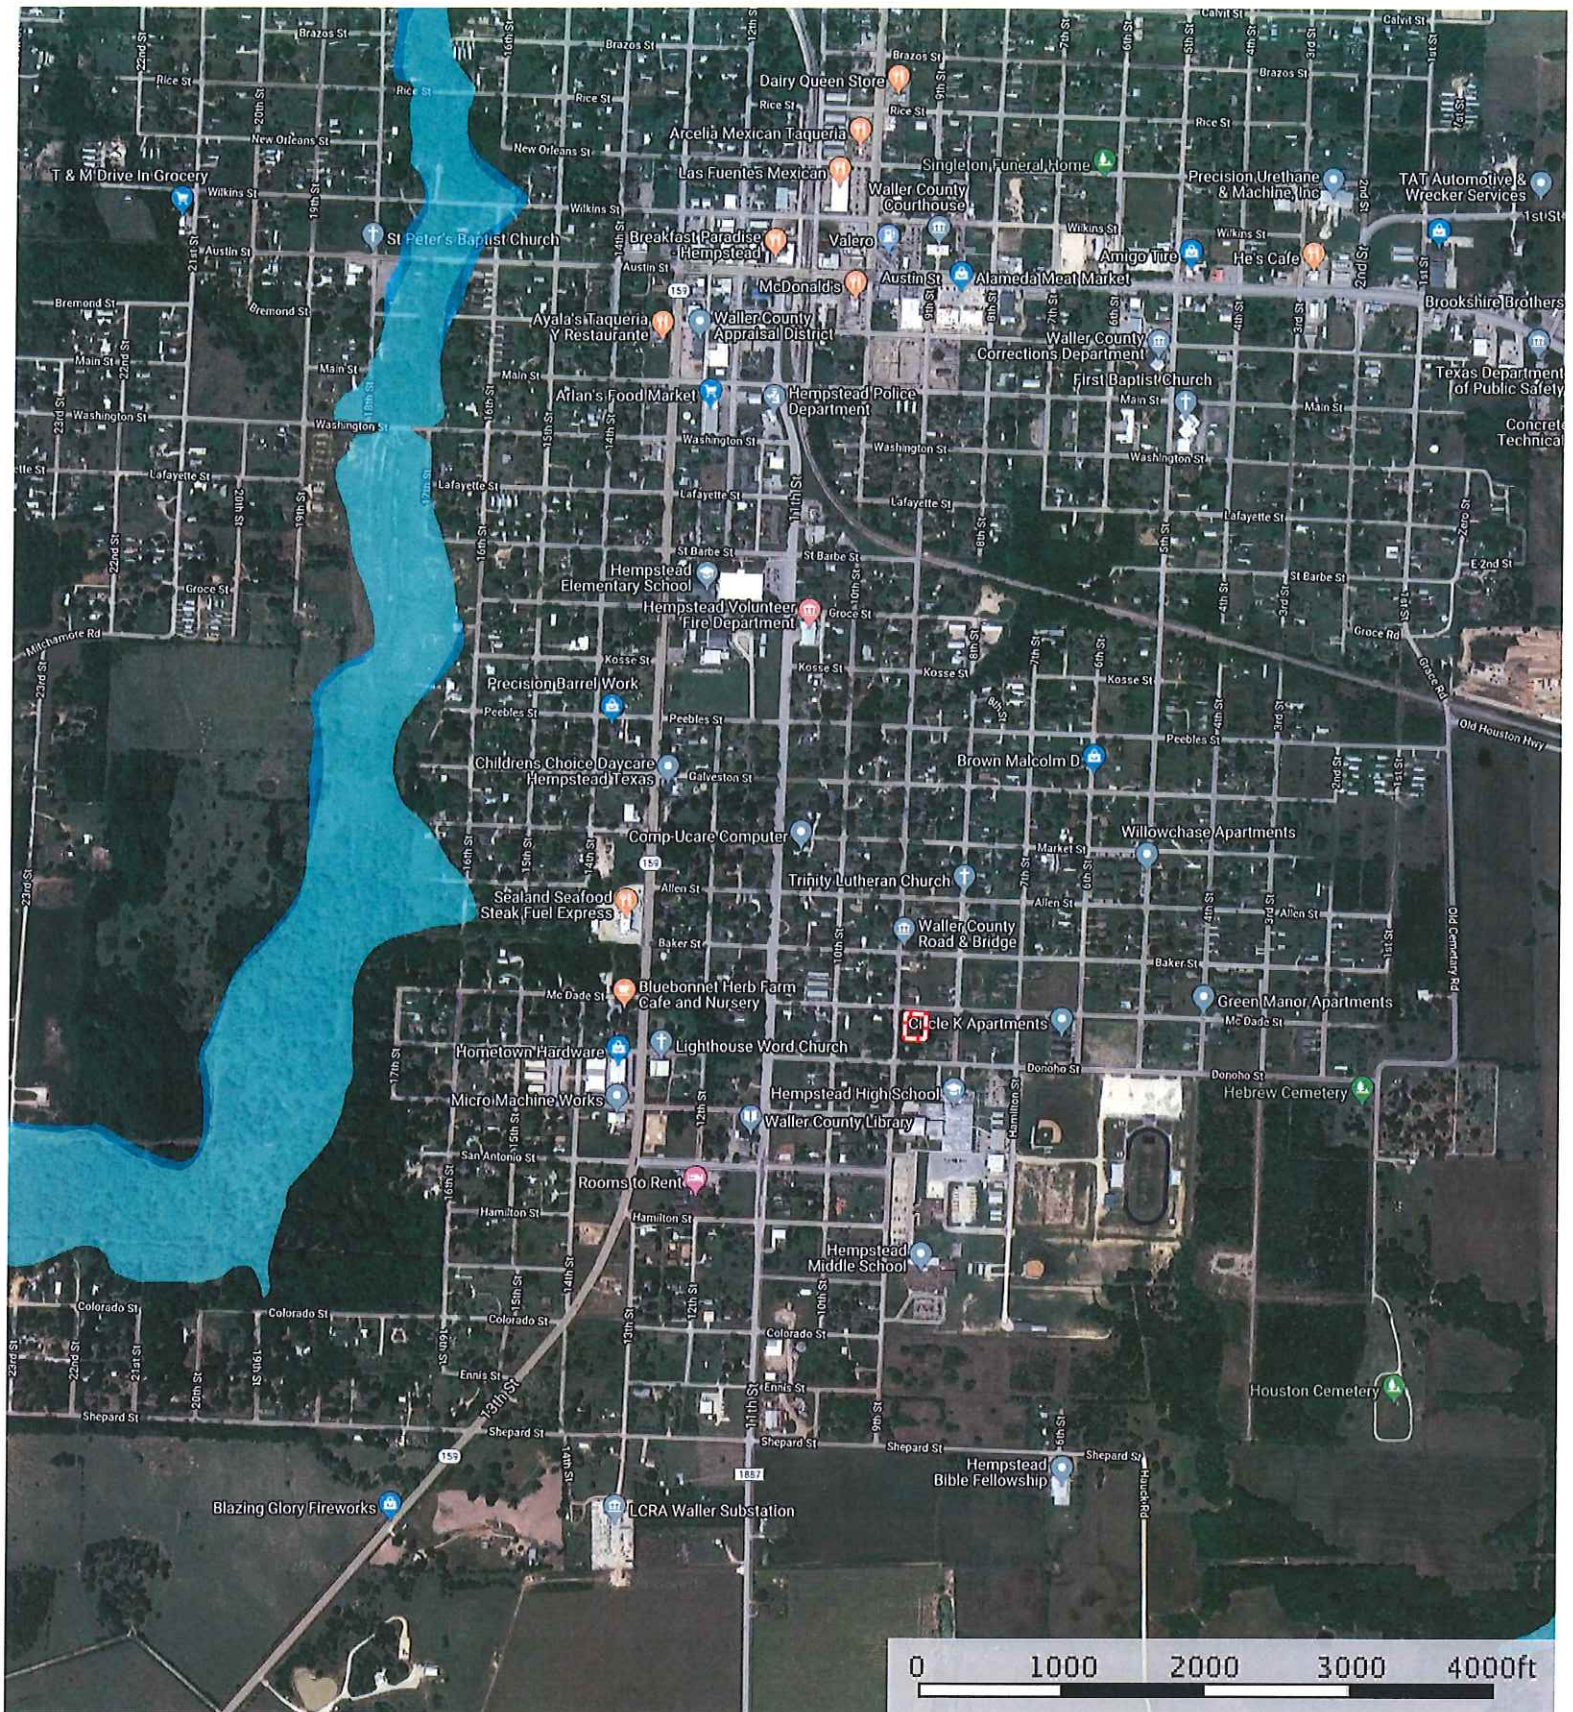

9th St Lots
Texas, AC +/-

 Boundary

9th St Lots
Texas, AC +/-

 Boundary

9th St Lots
Texas, AC +/-

- Boundary
- 100 Year Floodplain
- 500 Year Floodplain
- Floodway
- Special
- Unmapped/ Not