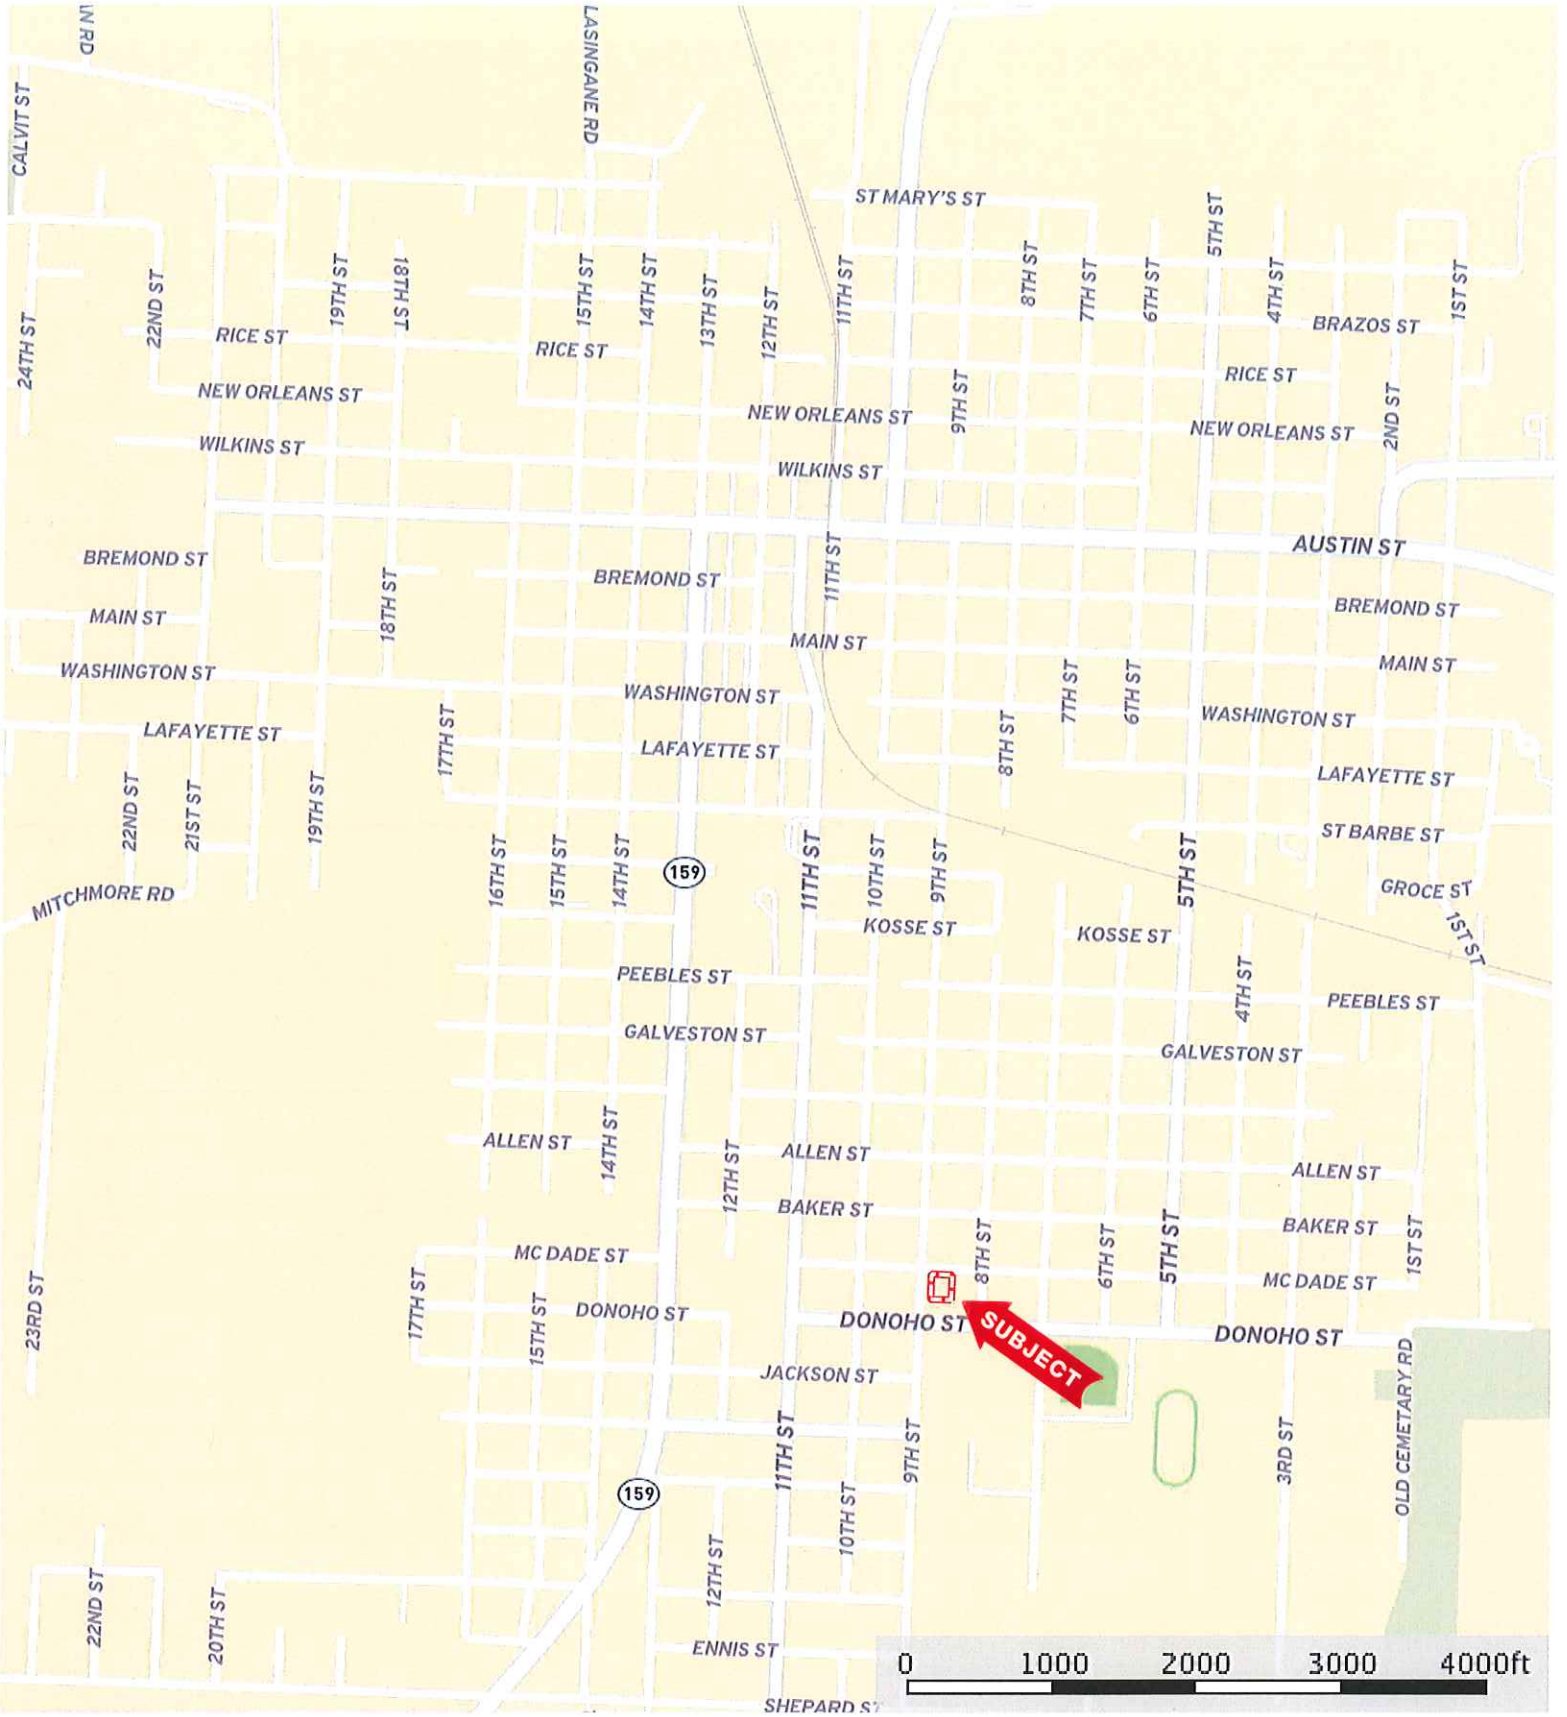

9th St Lots
Texas, AC +/-

 Boundary

9th St Lots
Texas, AC +/-

 Boundary

9th St Lots
Texas, AC +/-

- Boundary
- 100 Year Floodplain
- 500 Year Floodplain
- Floodway
- Special
- Unmapped/ Not