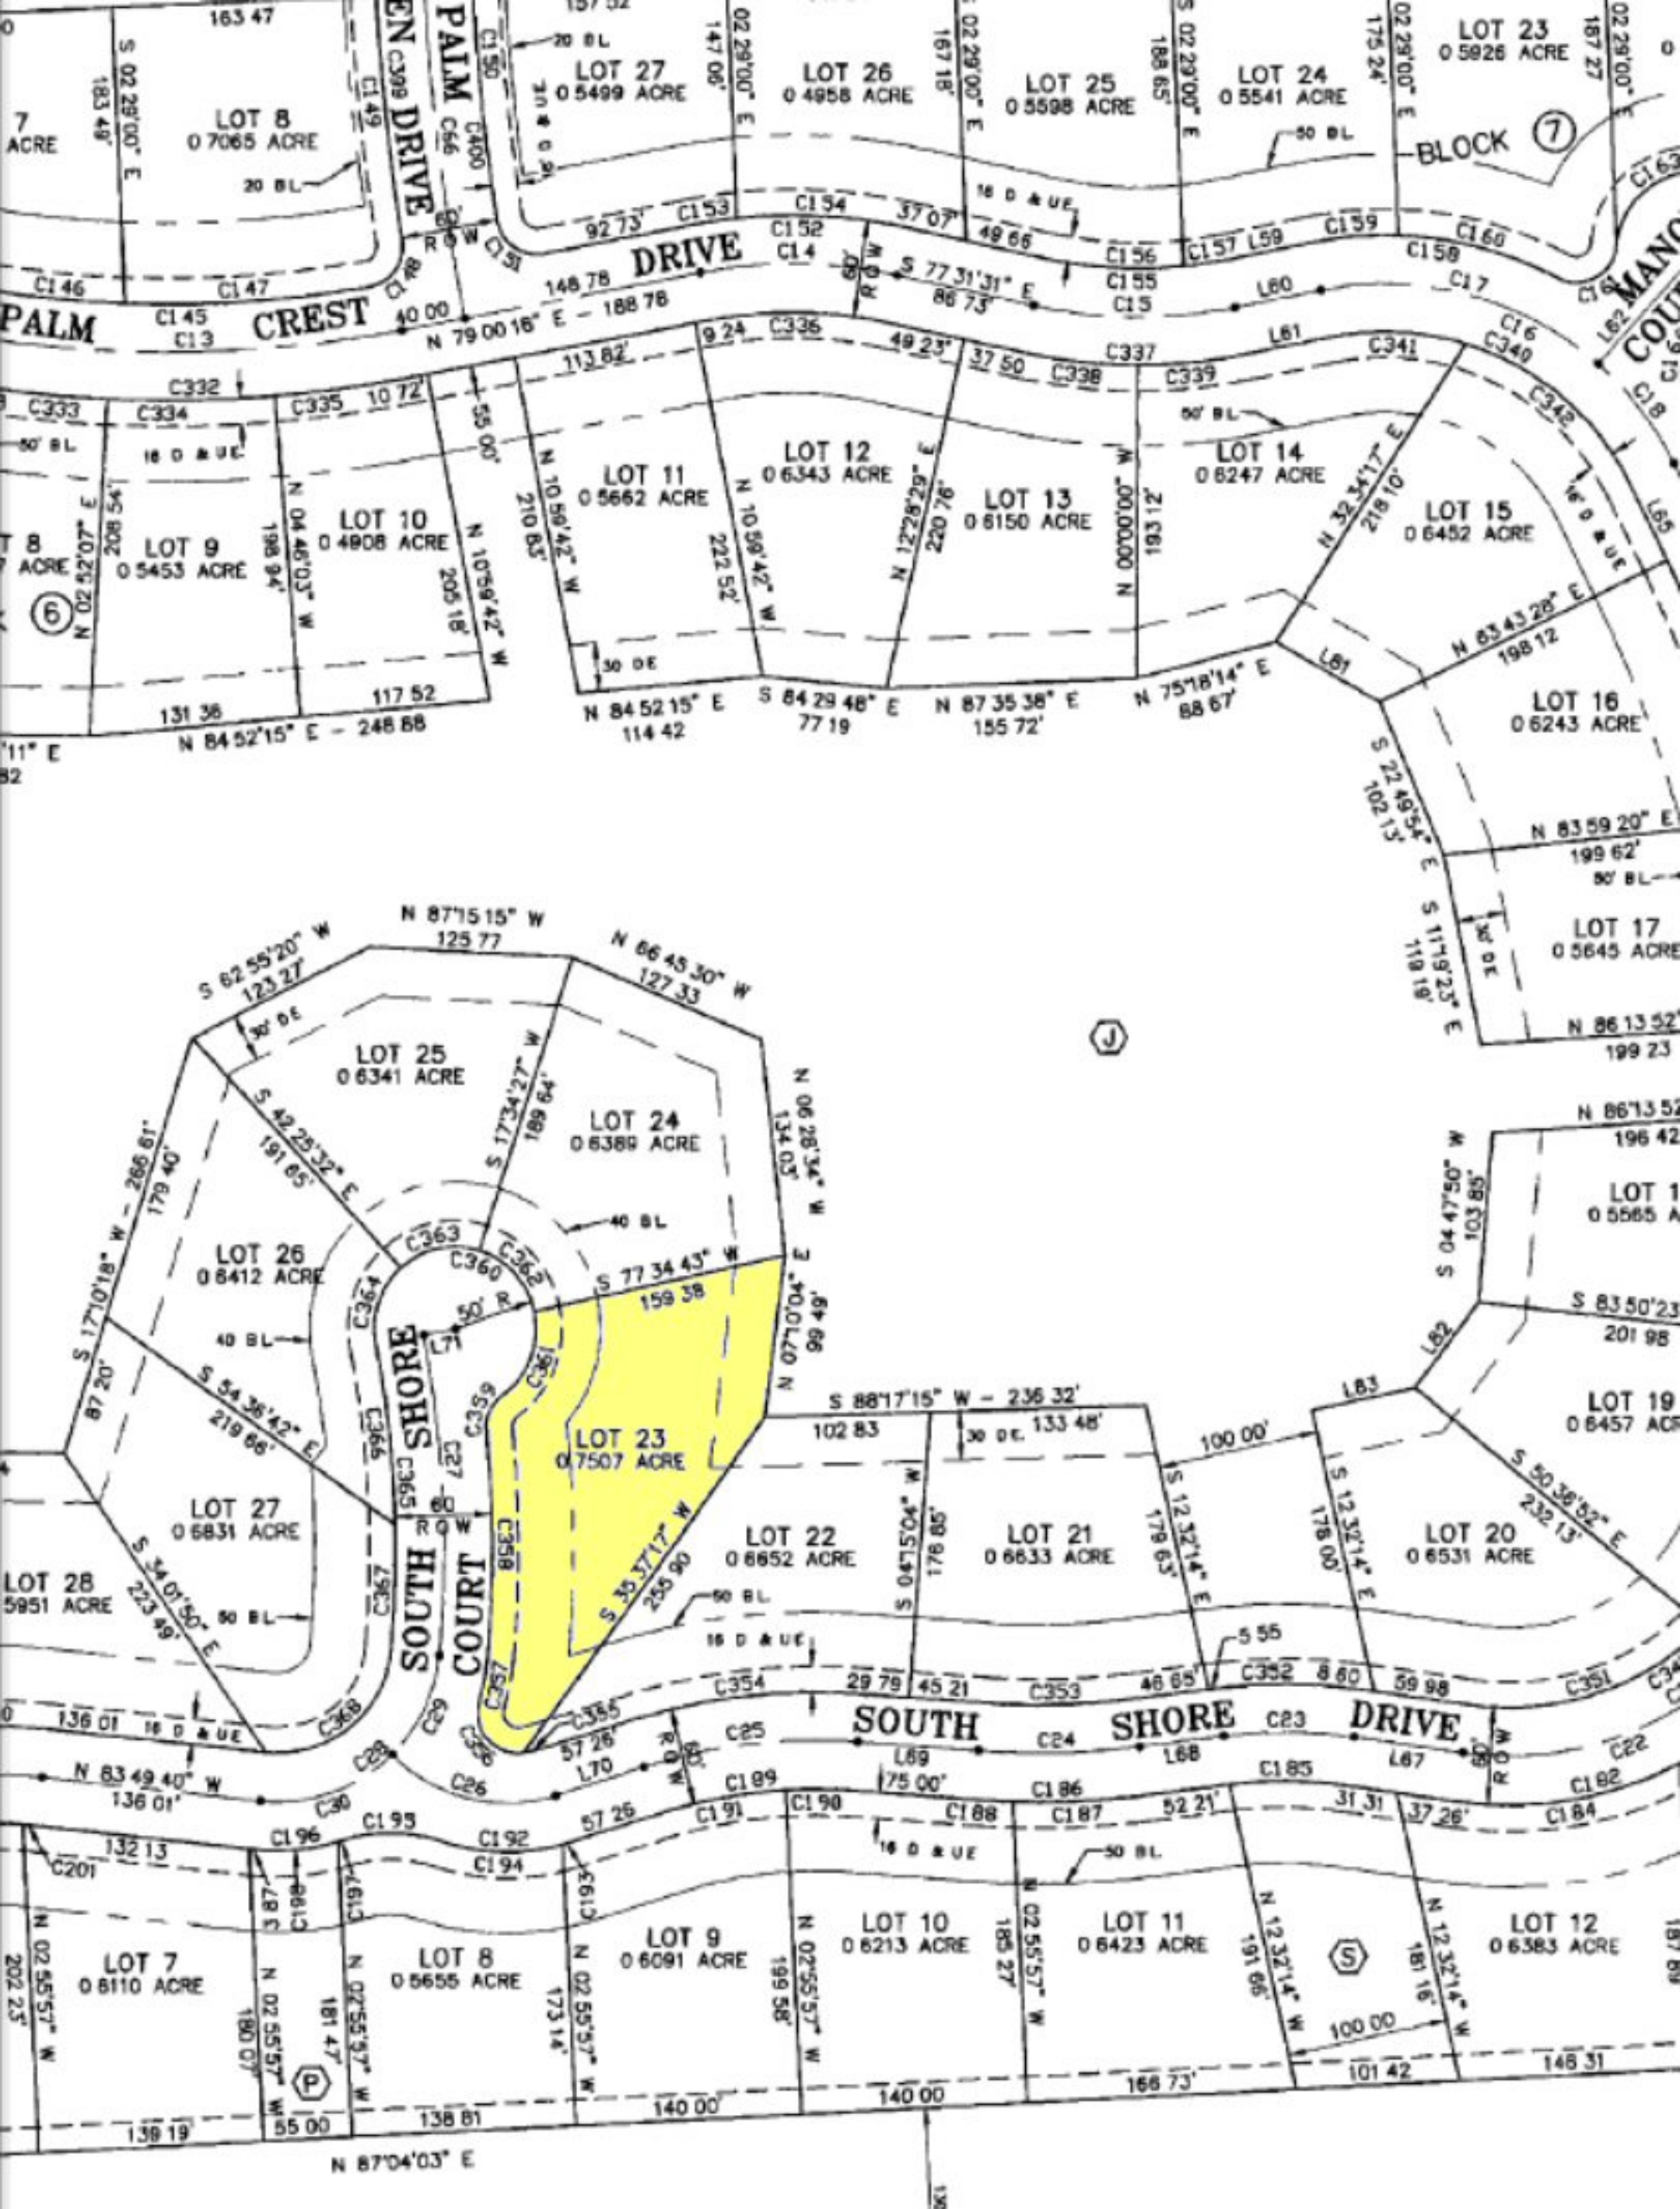

*** WATERFRONT *** 27919 S Shore Ct ~ Palm Crest

LOT 8
0.7065 ACRE
20 BL

LOT 27
0.5499 ACRE

LOT 26
0.4958 ACRE

LOT 25
0.5598 ACRE

LOT 24
0.5541 ACRE

LOT 23
0.5926 ACRE

PALM CREST DRIVE

DRIVE

BLOCK 7

LOT 9
0.5453 ACRE

LOT 10
0.4908 ACRE

LOT 11
0.5662 ACRE

LOT 12
0.6343 ACRE

LOT 13
0.8150 ACRE

LOT 14
0.8247 ACRE

LOT 15
0.6452 ACRE

LOT 16
0.6243 ACRE

LOT 17
0.5645 ACRE

LOT 25
0.6341 ACRE

LOT 24
0.6389 ACRE

LOT 26
0.8412 ACRE

LOT 23
0.7507 ACRE

LOT 22
0.8652 ACRE

LOT 21
0.8633 ACRE

LOT 20
0.8531 ACRE

LOT 27
0.6831 ACRE

LOT 28
0.5951 ACRE

SOUTH SHORE COURT

SOUTH SHORE DRIVE

LOT 7
0.8110 ACRE

LOT 8
0.5655 ACRE