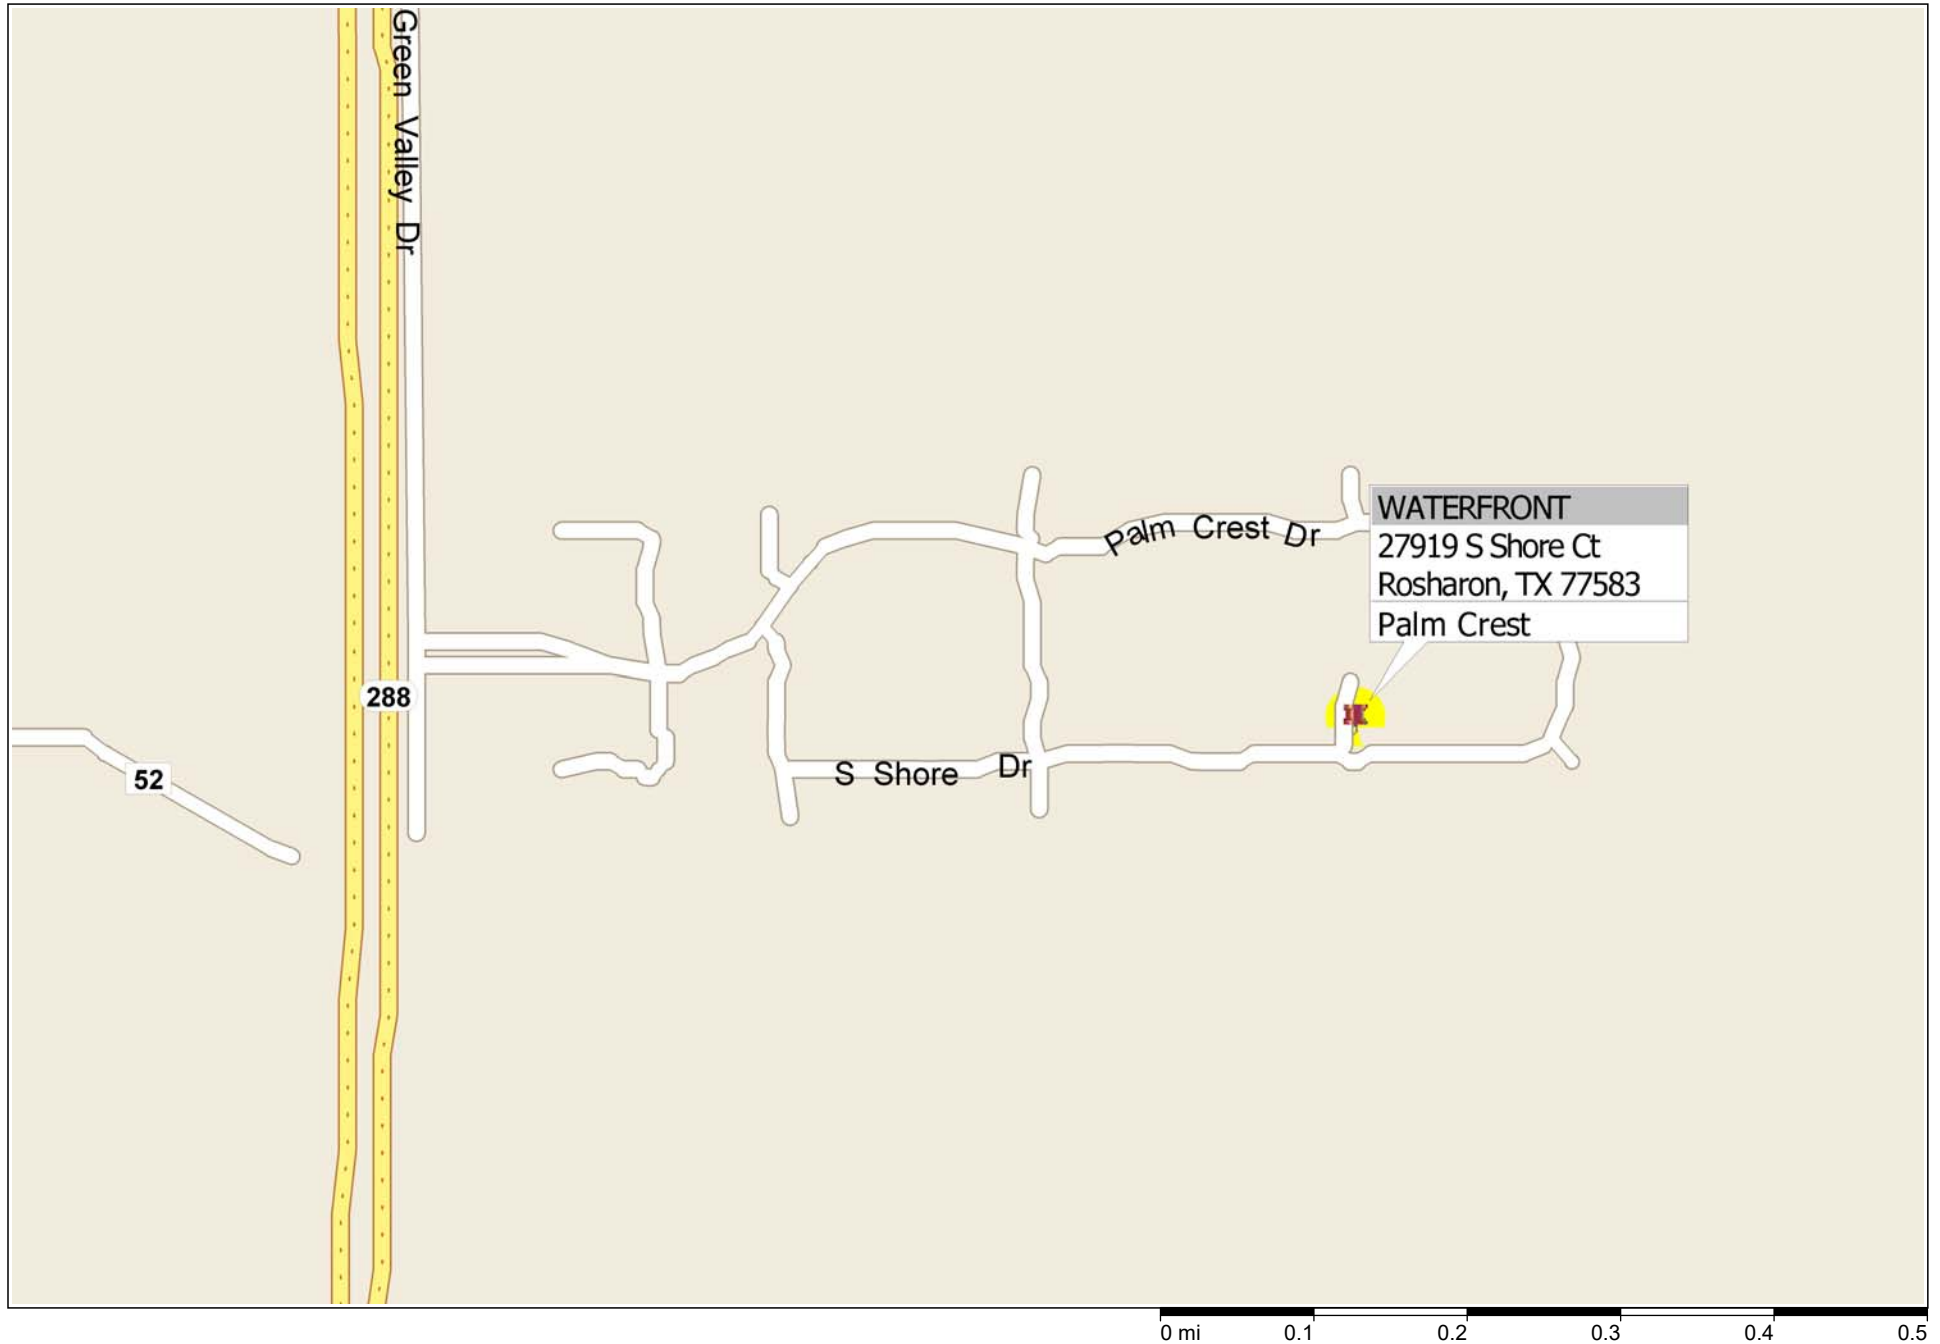

*** WATERFRONT *** 27919 S Shore Ct ~ Palm Crest

LOT 8
0.7065 ACRE
20 BL

LOT 27
0.5499 ACRE

LOT 26
0.4958 ACRE

LOT 25
0.5598 ACRE

LOT 24
0.5541 ACRE

LOT 23
0.5926 ACRE

PALM CREST DRIVE

DRIVE

BLOCK 7

LOT 9
0.5453 ACRE

LOT 10
0.4908 ACRE

LOT 11
0.5662 ACRE

LOT 12
0.6343 ACRE

LOT 13
0.8150 ACRE

LOT 14
0.8247 ACRE

LOT 21
0.8633 ACRE

LOT 20
0.8531 ACRE

LOT 27
0.6831 ACRE

LOT 28
0.5951 ACRE

SOUTH SHORE COURT

SOUTH SHORE DRIVE

LOT 7
0.8110 ACRE

LOT 8
0.5655 ACRE

LOT 9
0.6091 ACRE

LOT 10
0.8213 ACRE

LOT 11
0.8423 ACRE

LOT 12
0.6383 ACRE

N 87°04'03" E

288

ge Rd St Hwy 288

Frontage Rd St Hwy 288