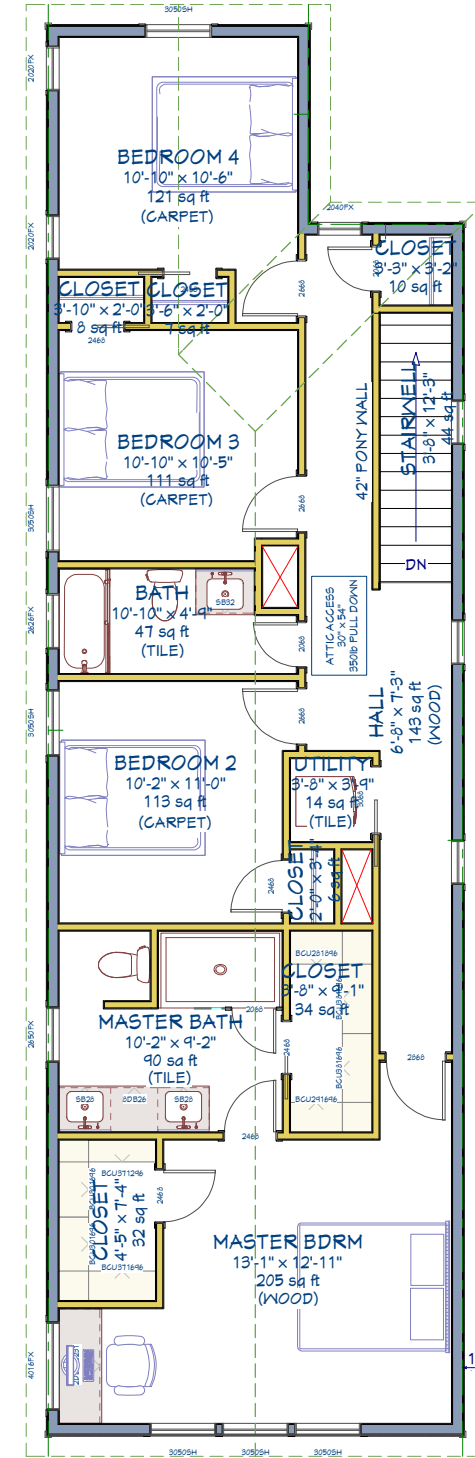

LIVING AREA
685 sq ft

1st Floor

LIVING AREA
1072 sq ft

2nd Floor