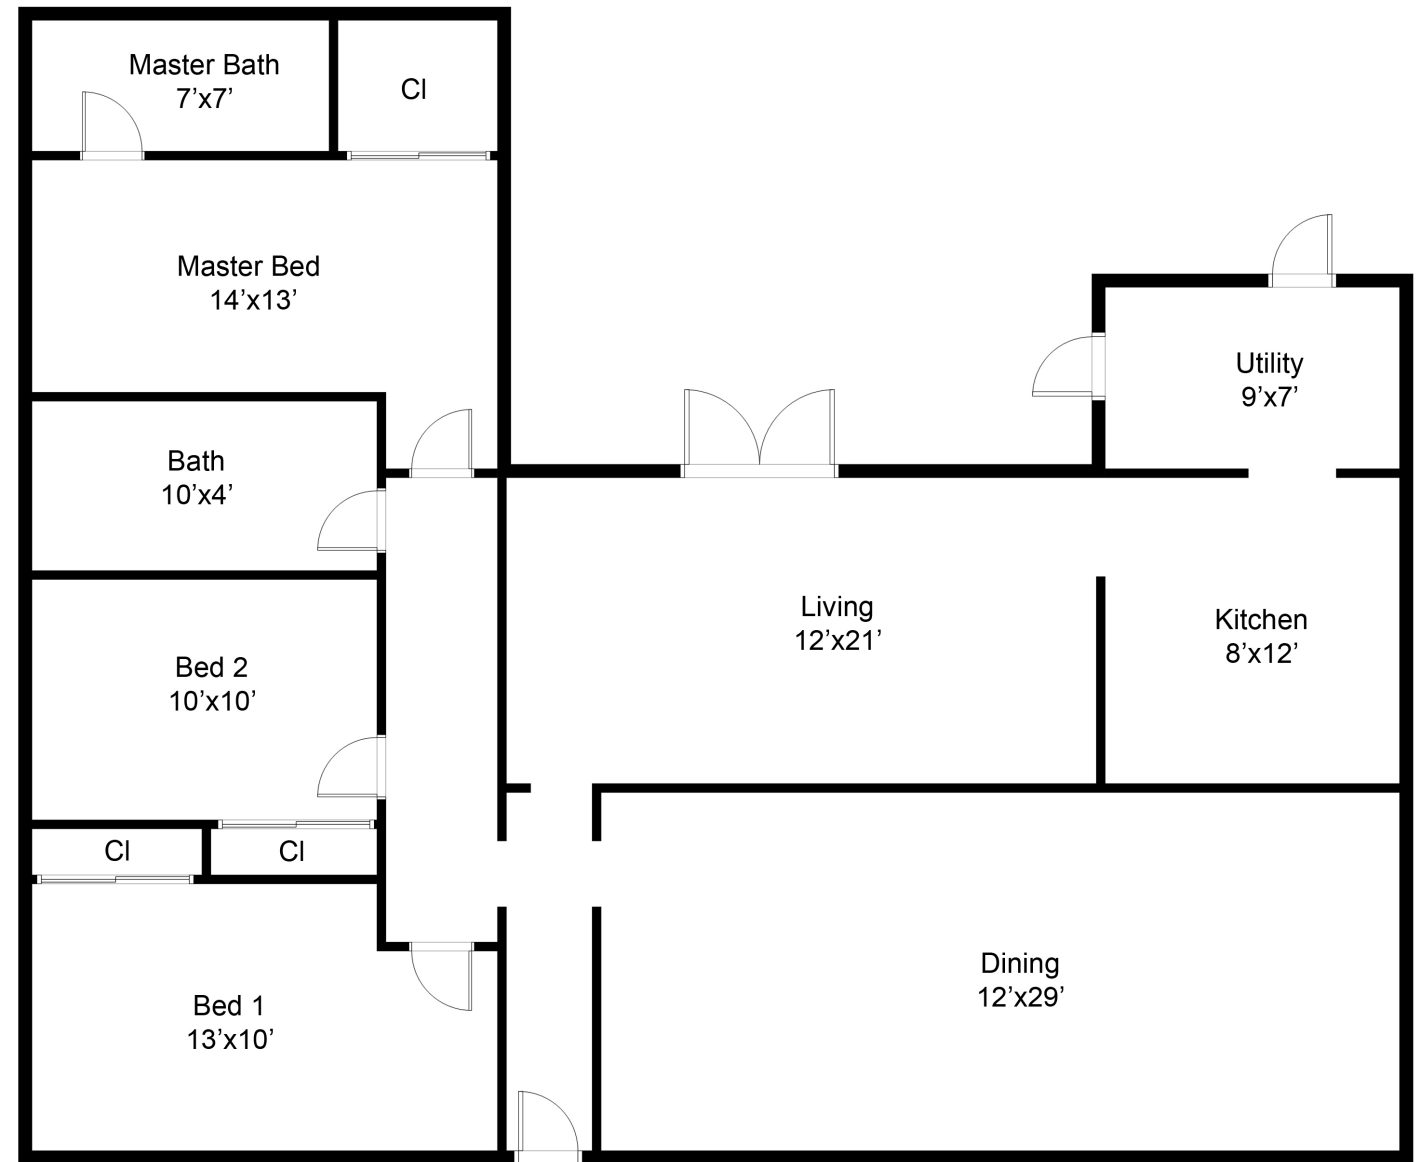

# FLOOR PLAN

FLOOR PLAN

This floor plan including furniture, fixture measurements and dimensions are approximate and for illustrative purposes only. Boxbrownie.com gives no guarantee, warranty or representation as to the accuracy and layout. All enquiries must be directed to the agent, vendor or party representing this floor plan.

Total : 1,800 SQFT

1347 Del Norte