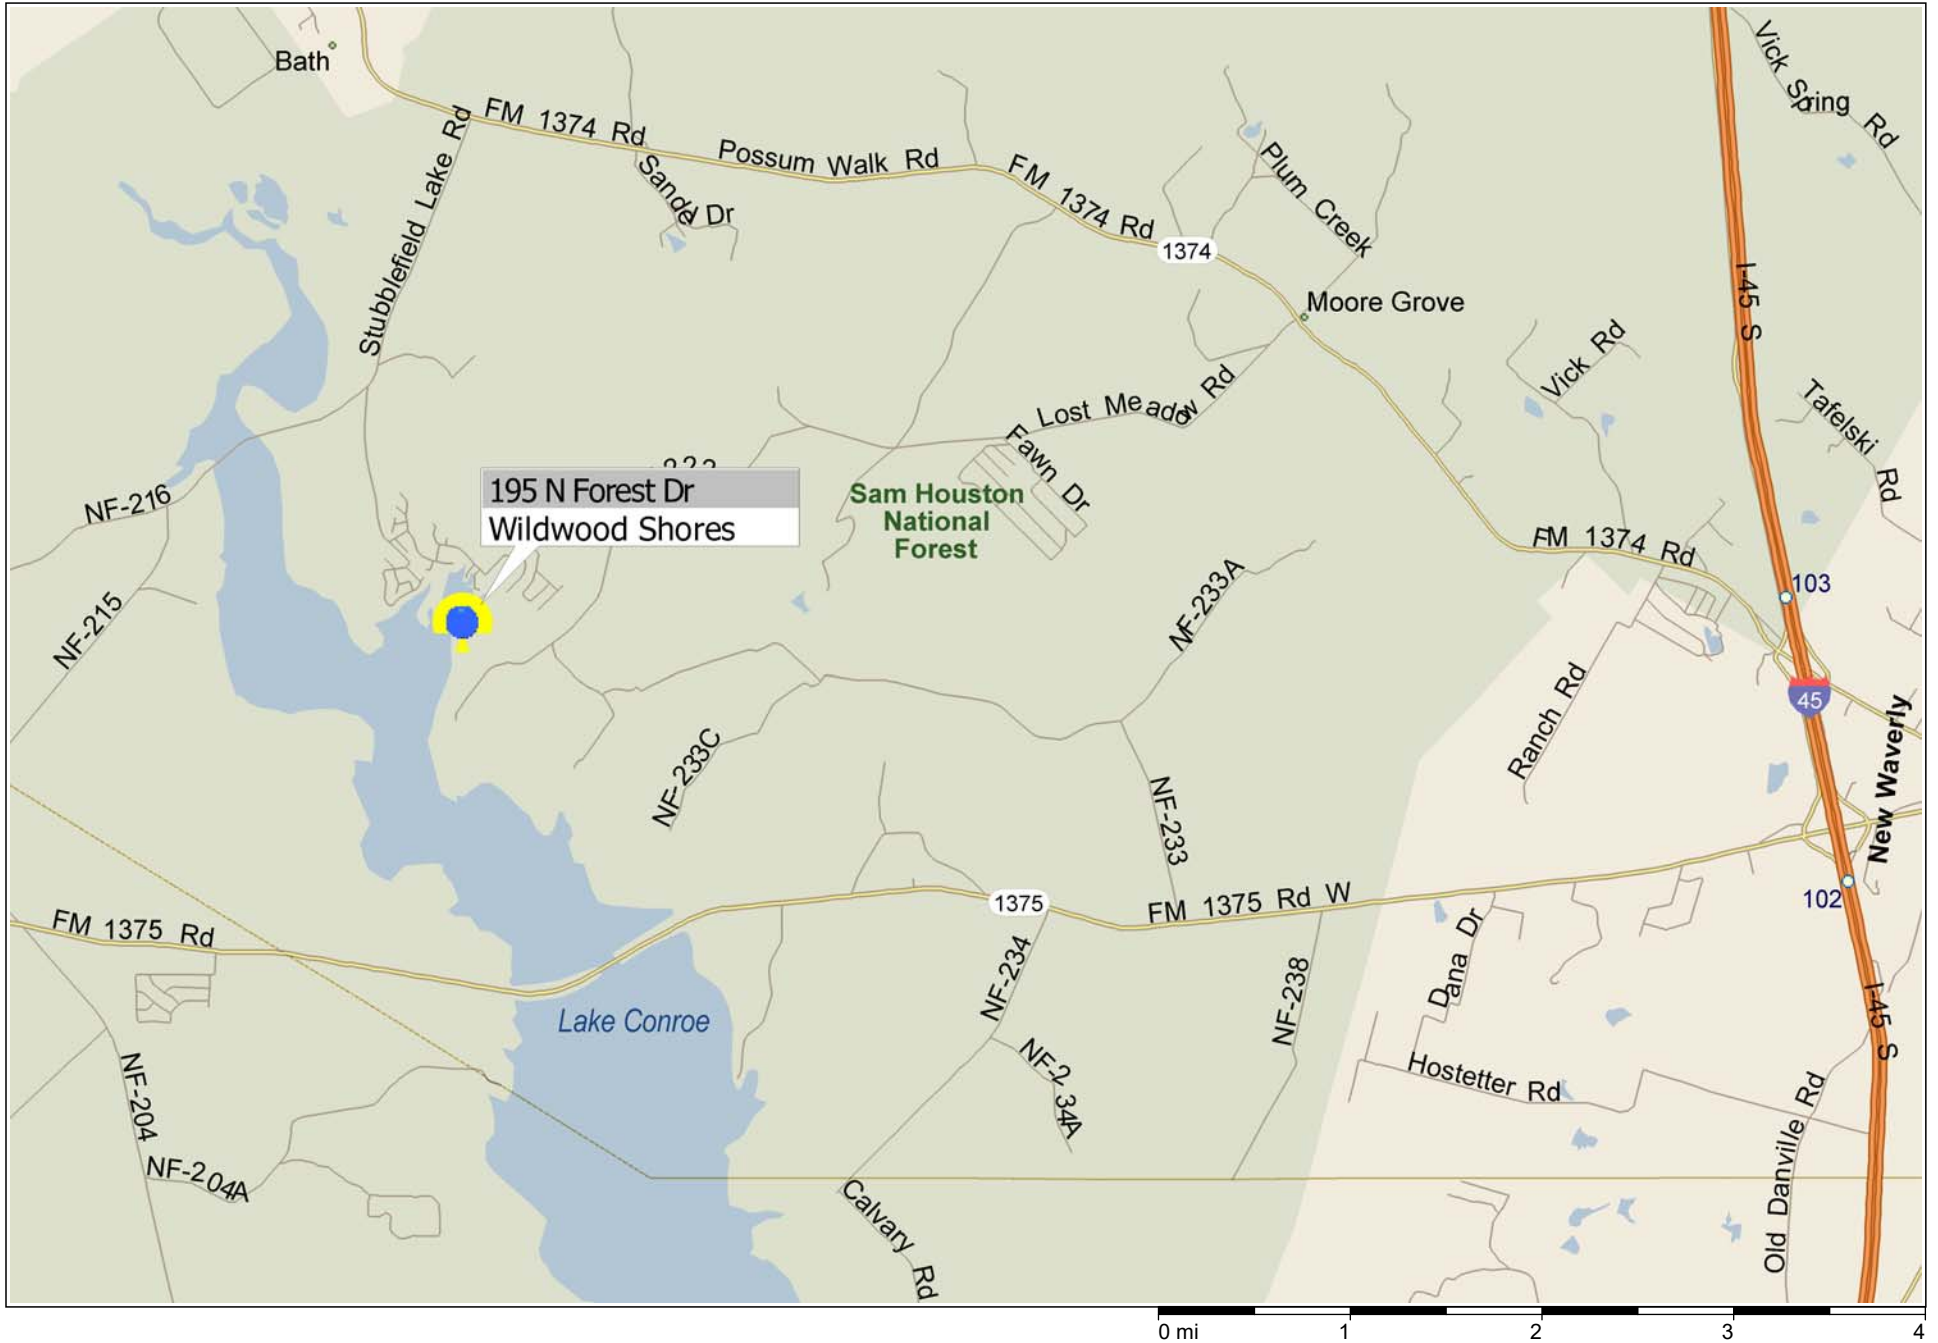

195 N Forest Dr ~ Wildwood Shores

LAKE CONROE

LAKE CONROE

NATIONAL FOREST

NORTH FOREST DRIVE
PRIVATE WAY

NORTH FOREST DRIVE
PRIVATE WAY

Peninsula Point

Wilderness Trail Ct

Wilderness

Lakecrest Ln

N Forest Dr

Twin Lakes

200FT

200FT

200FT

200FT

200FT

210FT

210FT

210FT

220FT

230FT

240FT

© 2020 Google