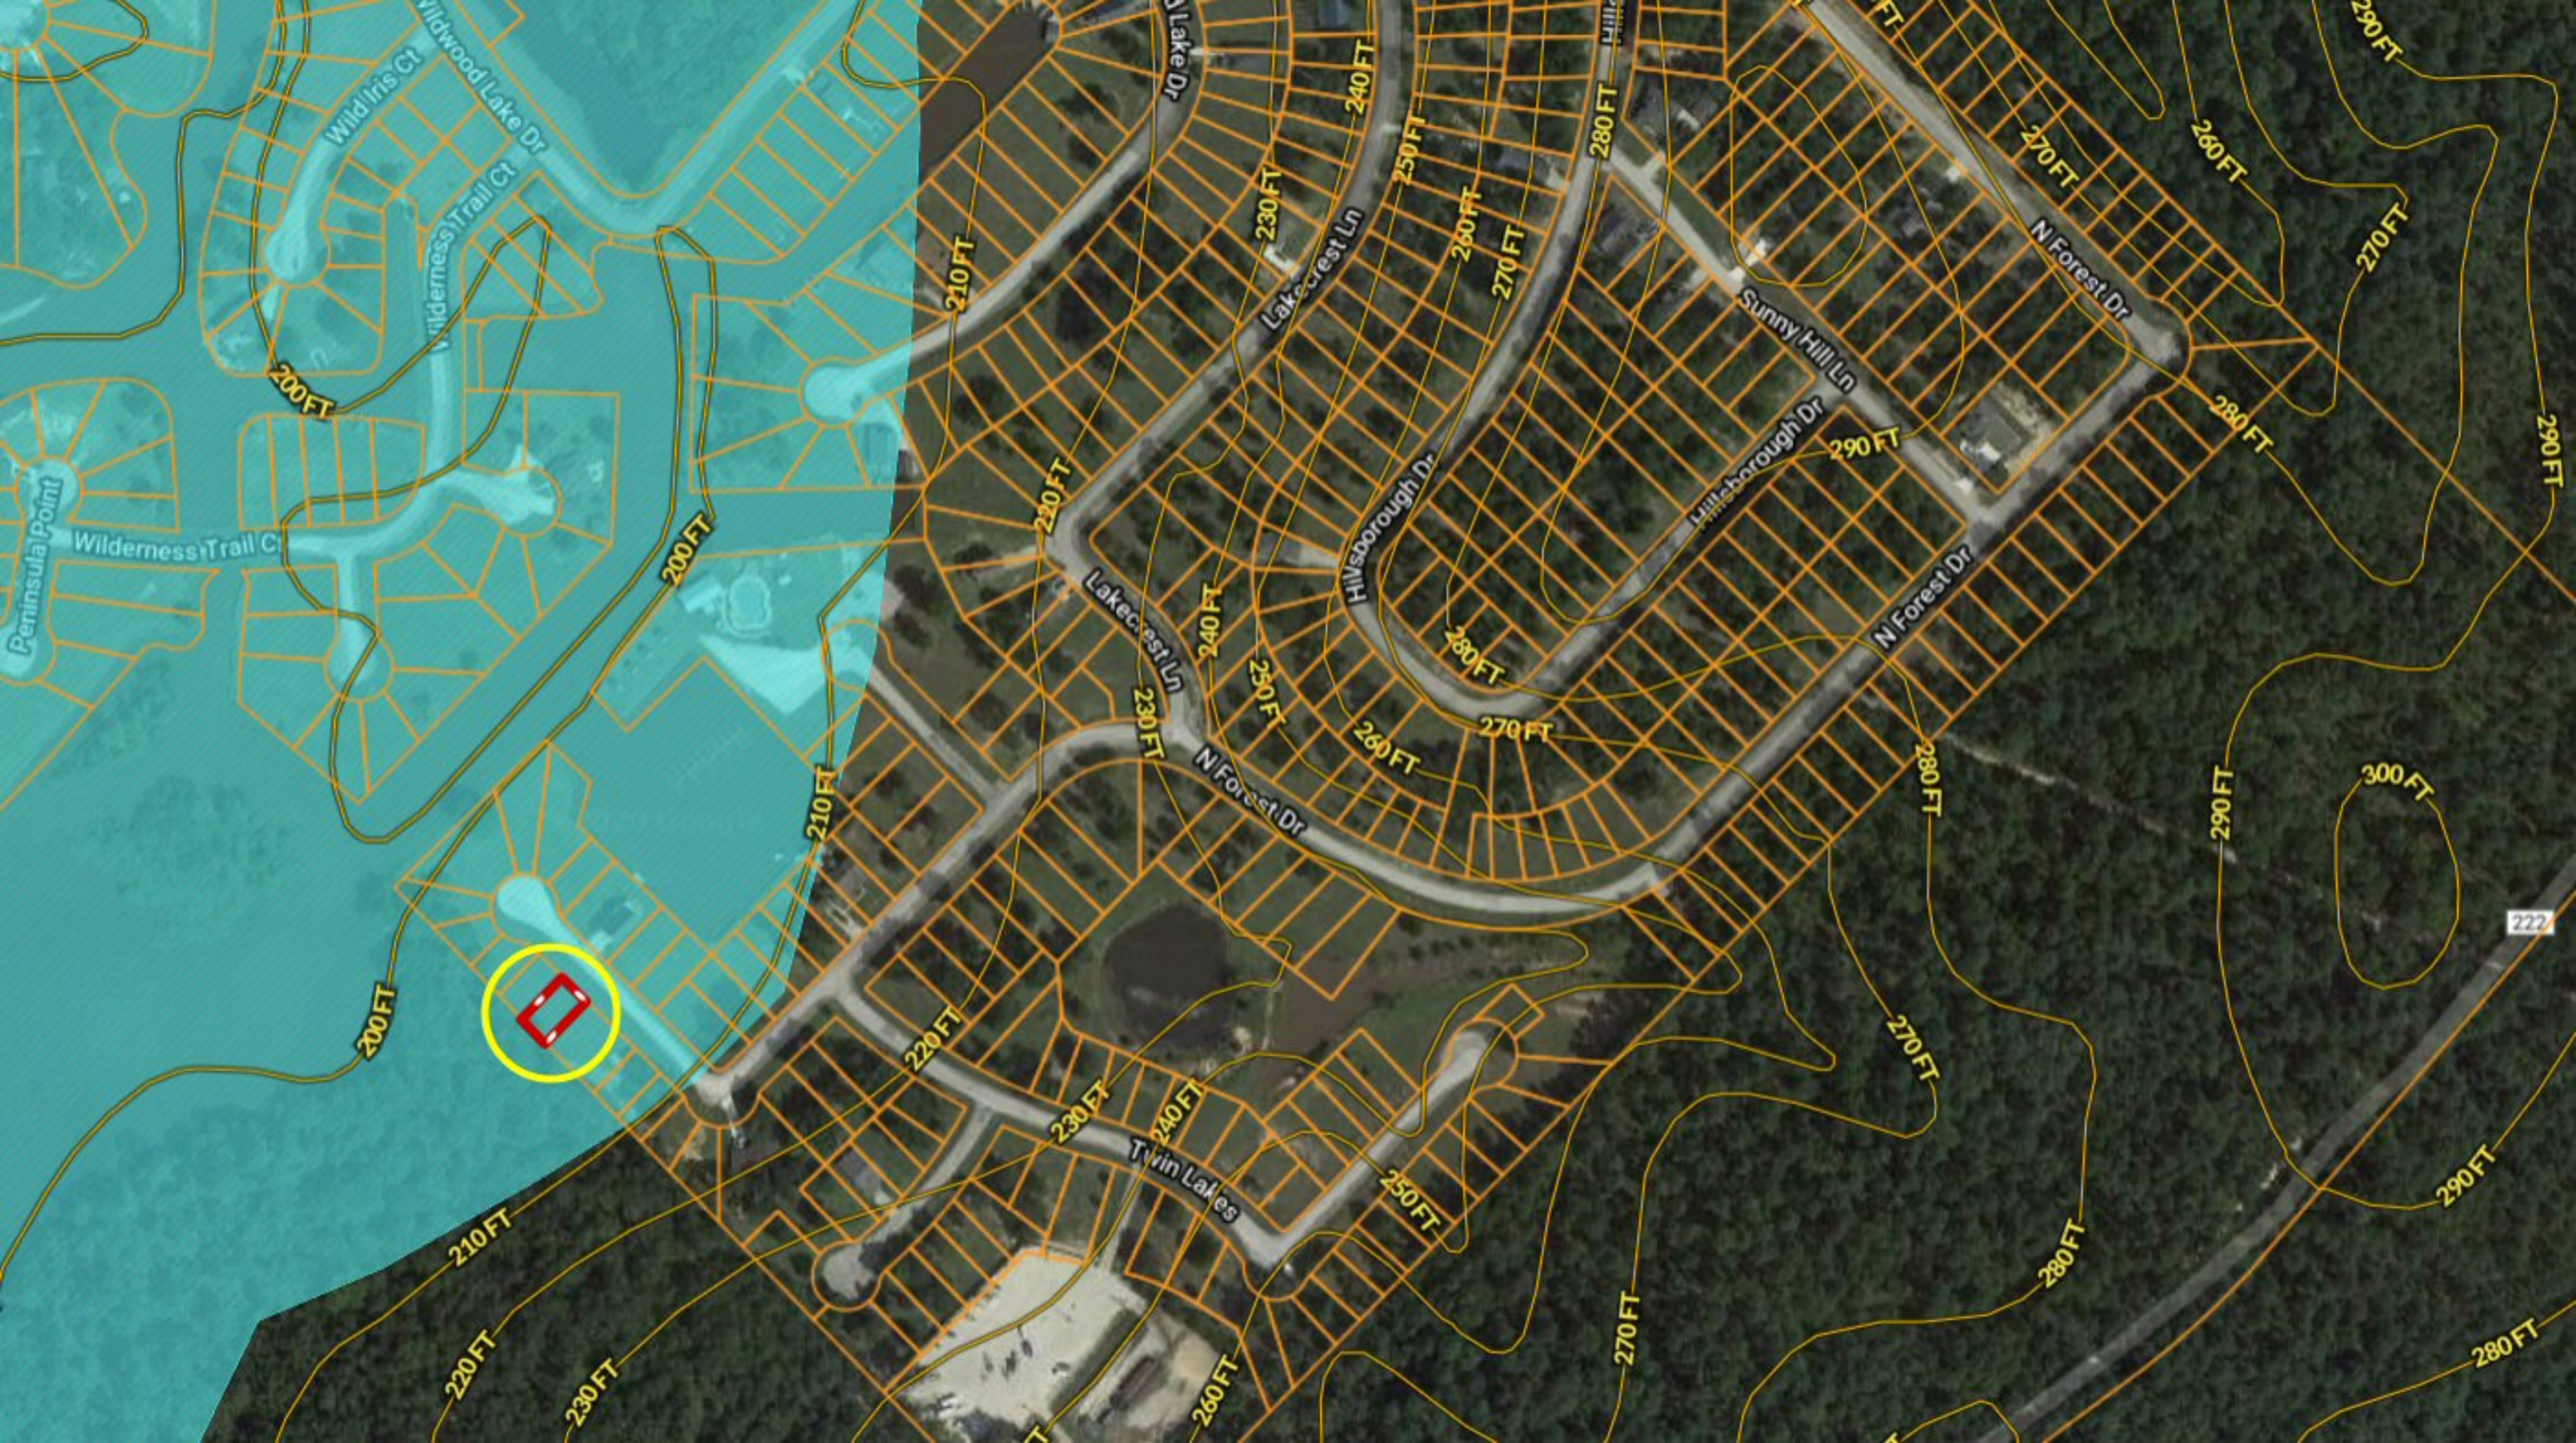

195 N Forest Dr ~ Wildwood Shores

LAKE CONROE

LAKE CONROE

NATIONAL FOREST

NORTH FOREST DRIVE
PRIVATE WAY

NORTH FOREST DRIVE
PRIVATE WAY

Peninsula Point

Wilderness Trail Ct

Wilderness

Lakecrest Ln

N Forest Dr

Twin Lakes

200FT

200FT

200FT

200FT

200FT

210FT

210FT

210FT

220FT

230FT

240FT

© 2020 Google

© 2020 Google