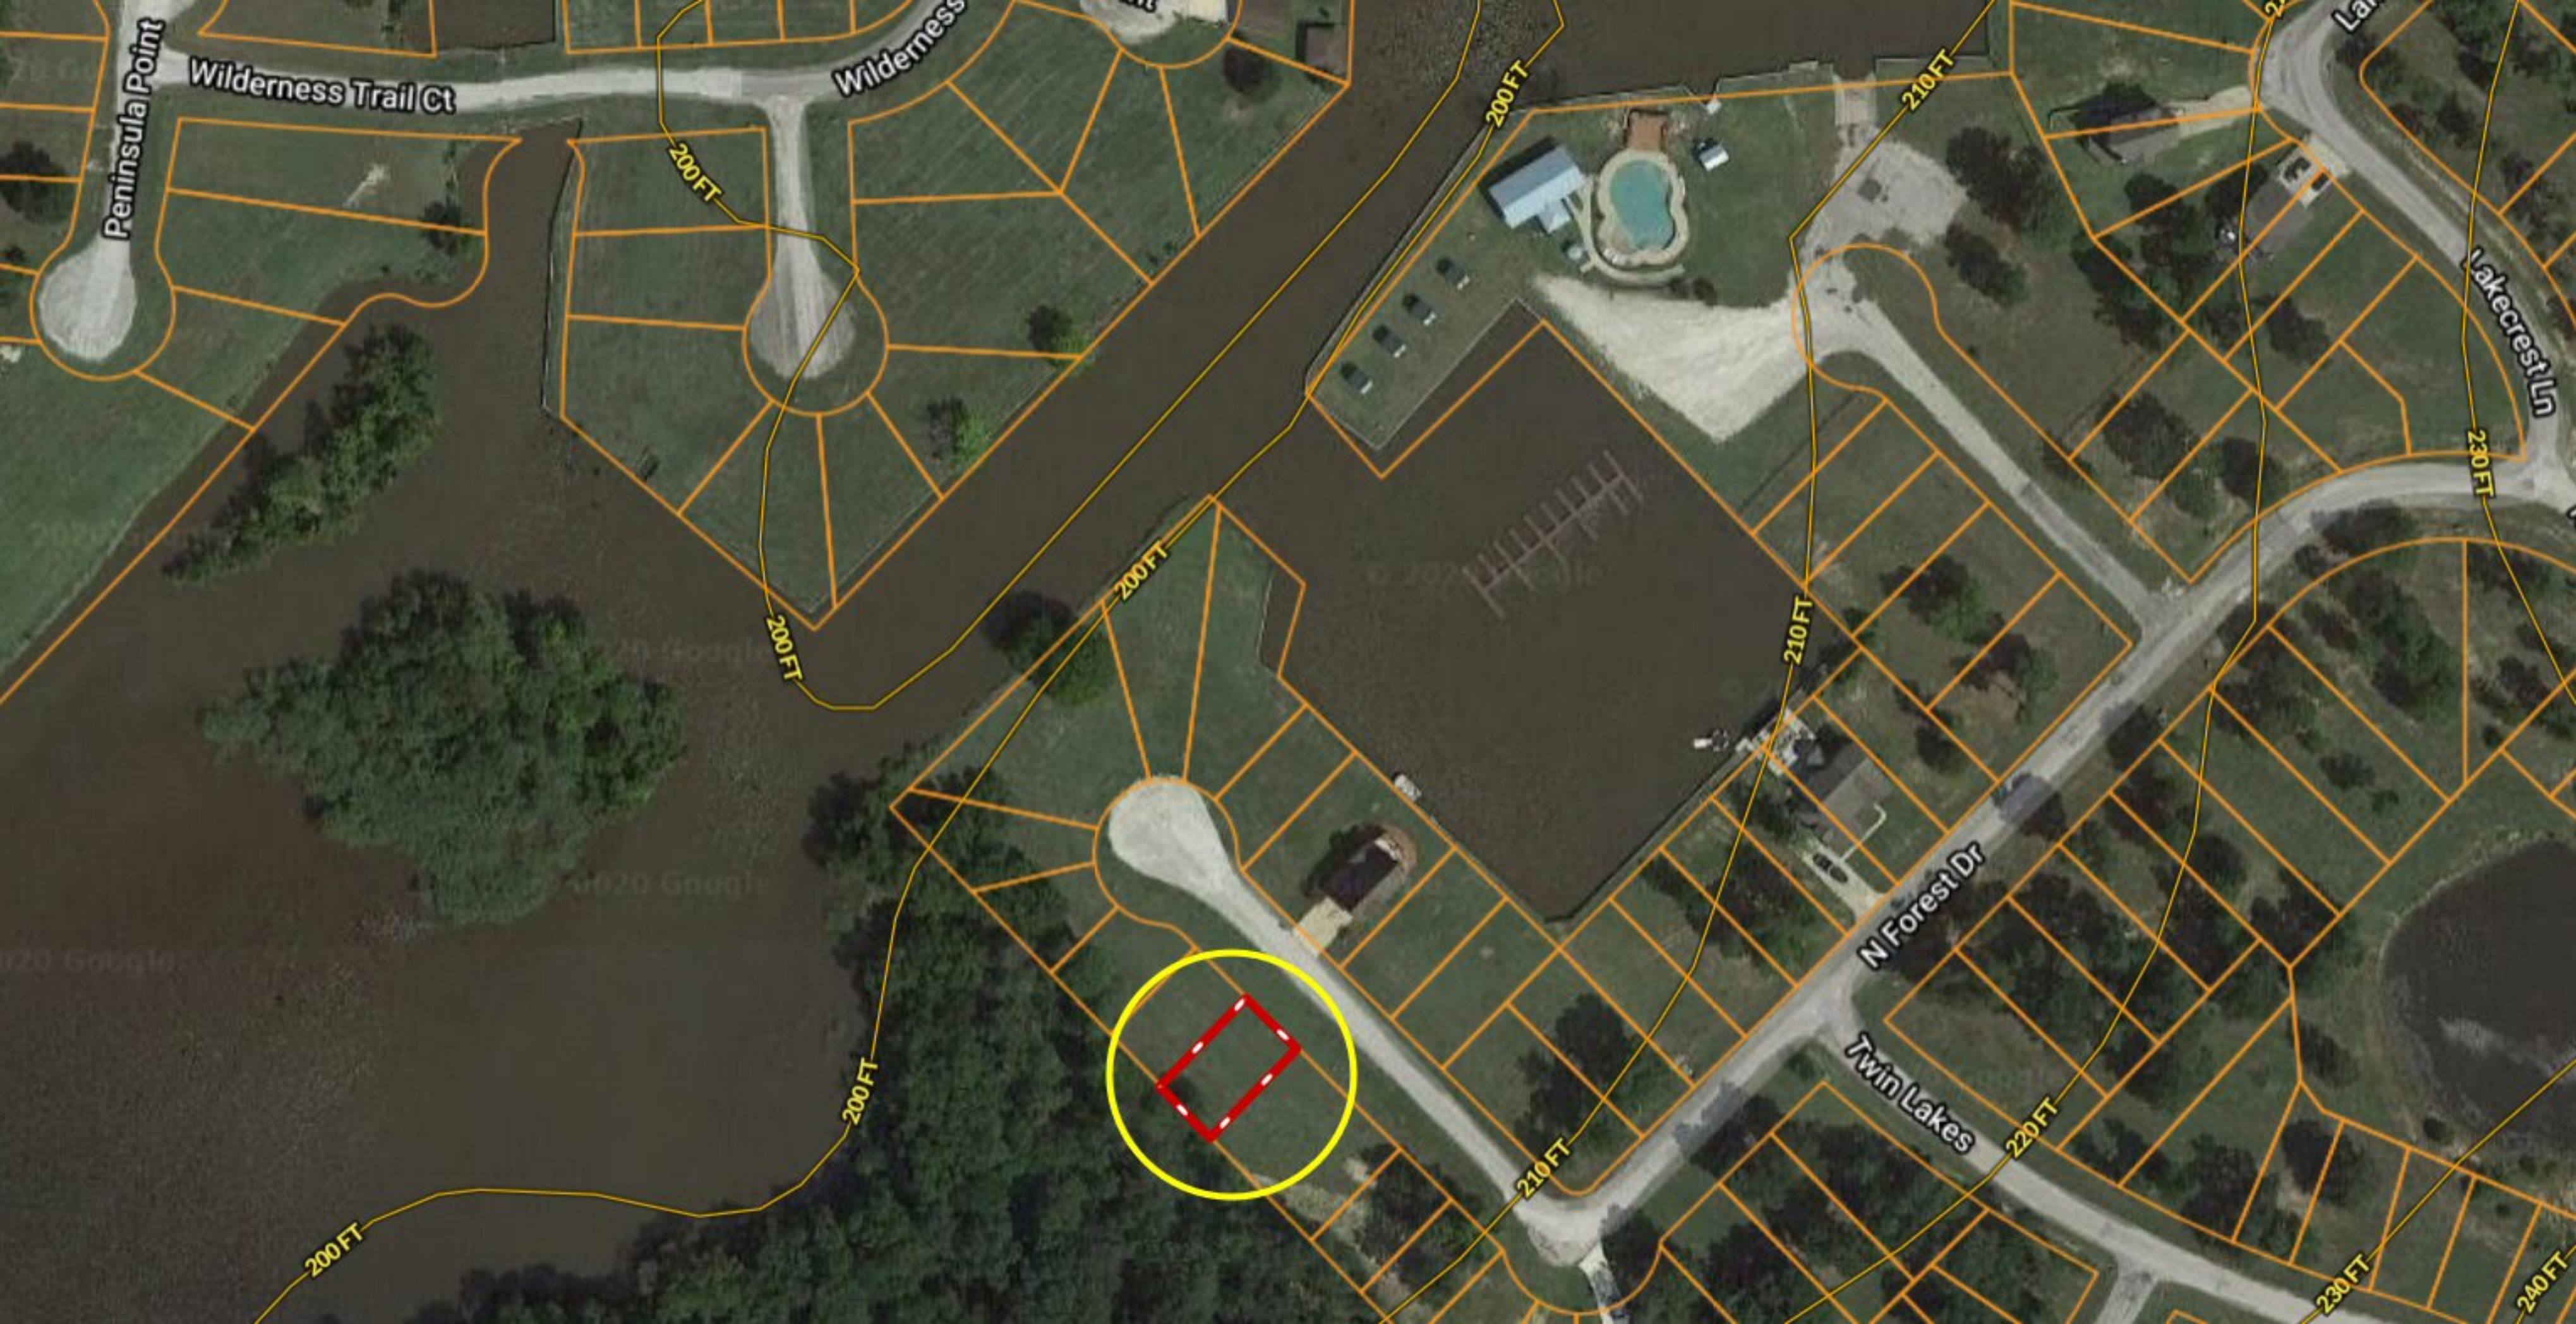

195 N Forest Dr ~ Wildwood Shores

LAKE CONROE

LAKE CONROE

NATIONAL FOREST

NORTH FOREST DRIVE
PRIVATE WAY

NORTH FOREST DRIVE
PRIVATE WAY

Peninsula Point

Wilderness Trail Ct

Wilderness

Lakecrest Ln

N Forest Dr

Twin Lakes

200FT

200FT

200FT

200FT

200FT

210FT

210FT

210FT

220FT

230FT

240FT

© 2020 Google