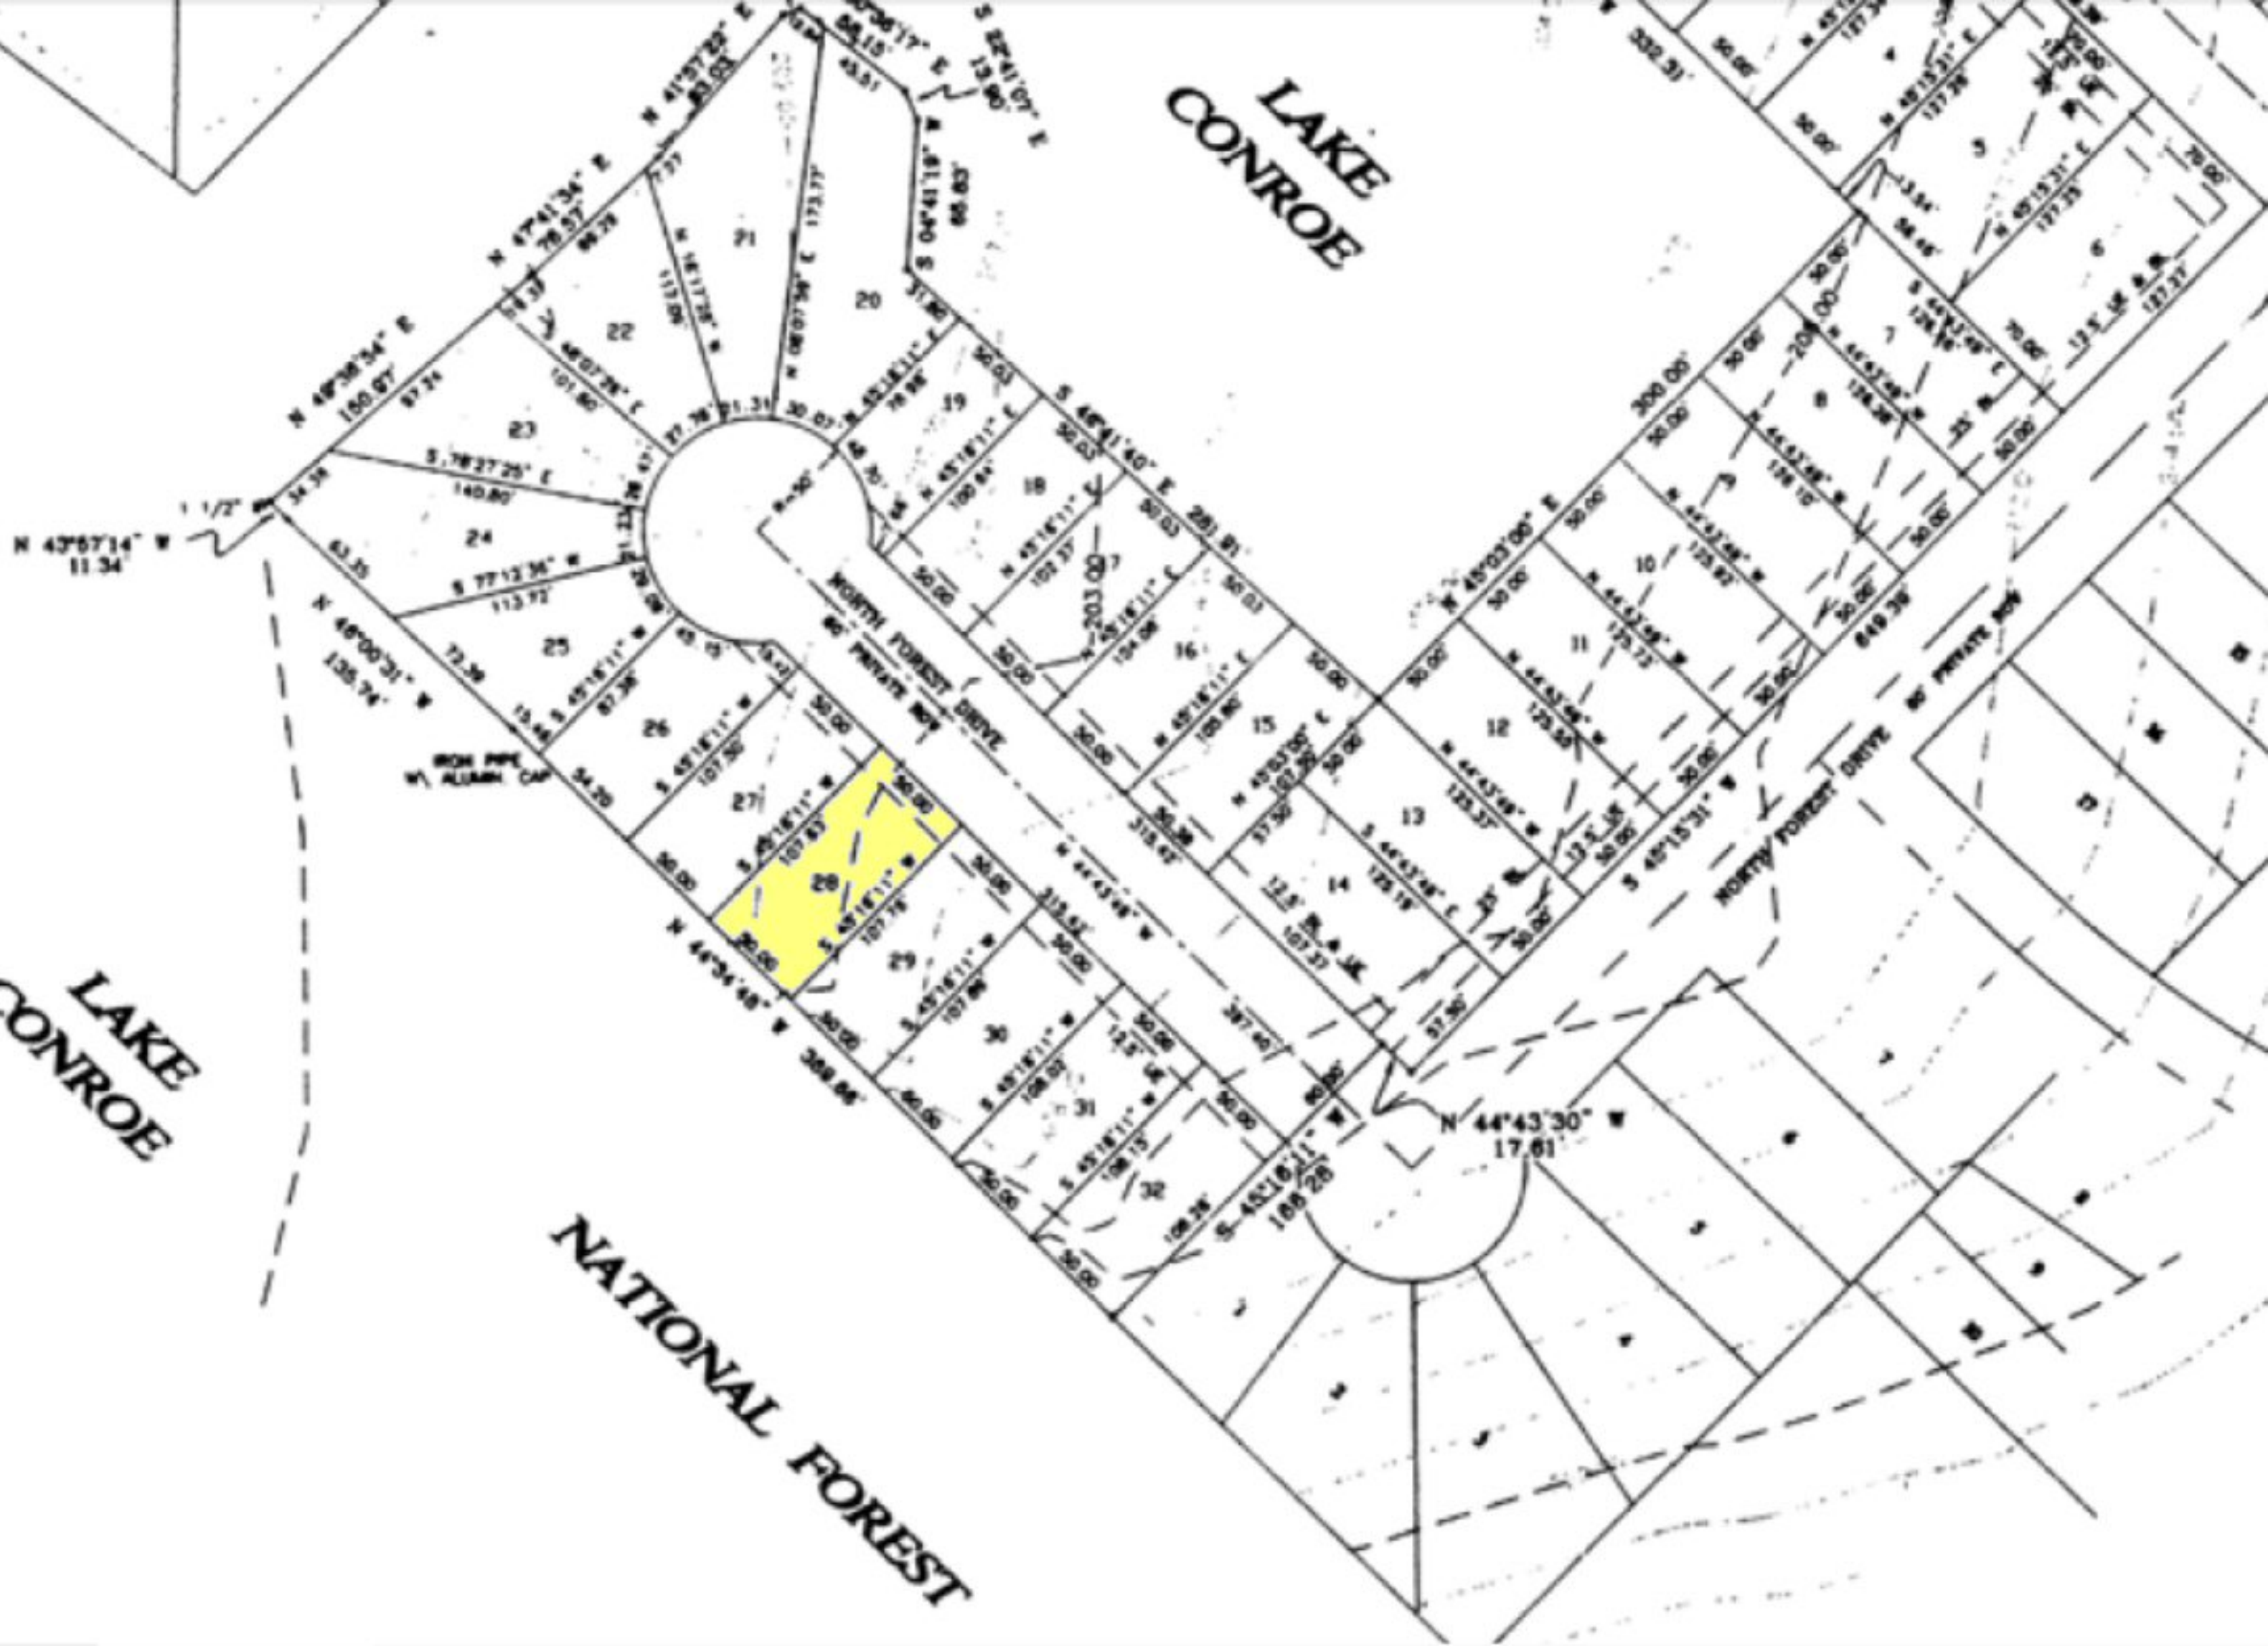

195 N Forest Dr ~ Wildwood Shores

LAKE CONROE

LAKE CONROE

NATIONAL FOREST

NORTH FOREST DRIVE
PRIVATE WAY

NORTH FOREST DRIVE
PRIVATE WAY

Peninsula Point

Wilderness Trail Ct

Wilderness

Lakecrest Ln

N Forest Dr

Twin Lakes

200FT

200FT

200FT

200FT

200FT

210FT

210FT

210FT

220FT

230FT

240FT

© 2020 Google