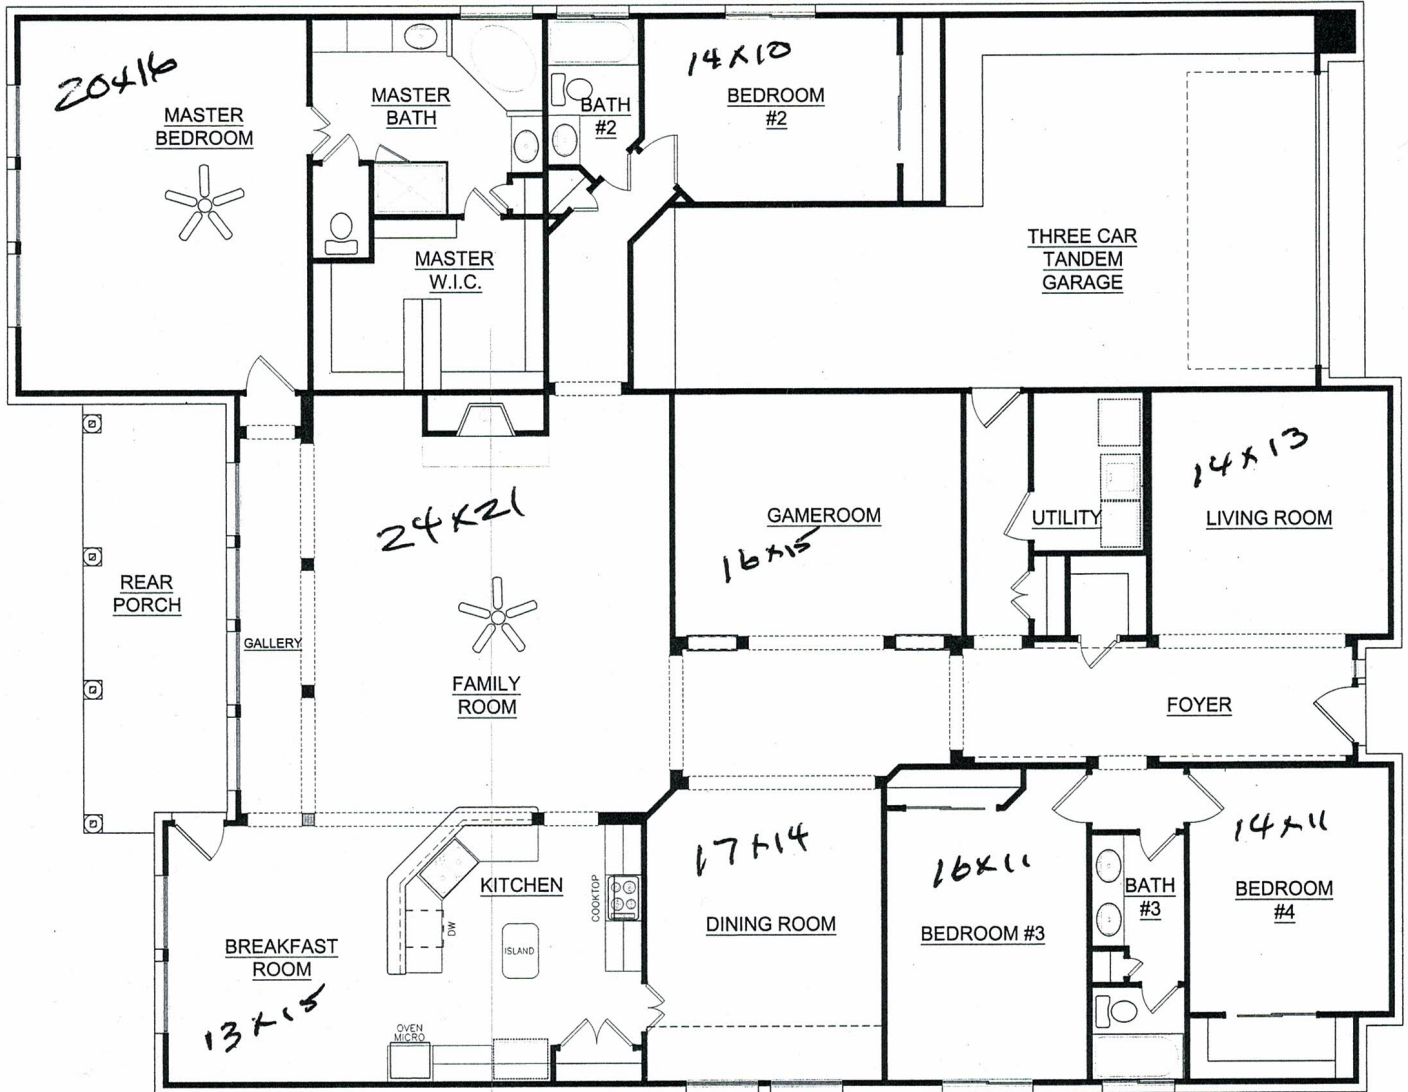

# Elizabeth

PLAN 338  
APPROXIMATE SQ. FOOTAGE 3385

a K. Hovnanian® Company

PLANS AND SPECIFICATIONS SUBJECT TO CHANGES WITHOUT PRIOR NOTICE

6/16/10

Please Visit Us @ [www.brightonhomes.com](http://www.brightonhomes.com)