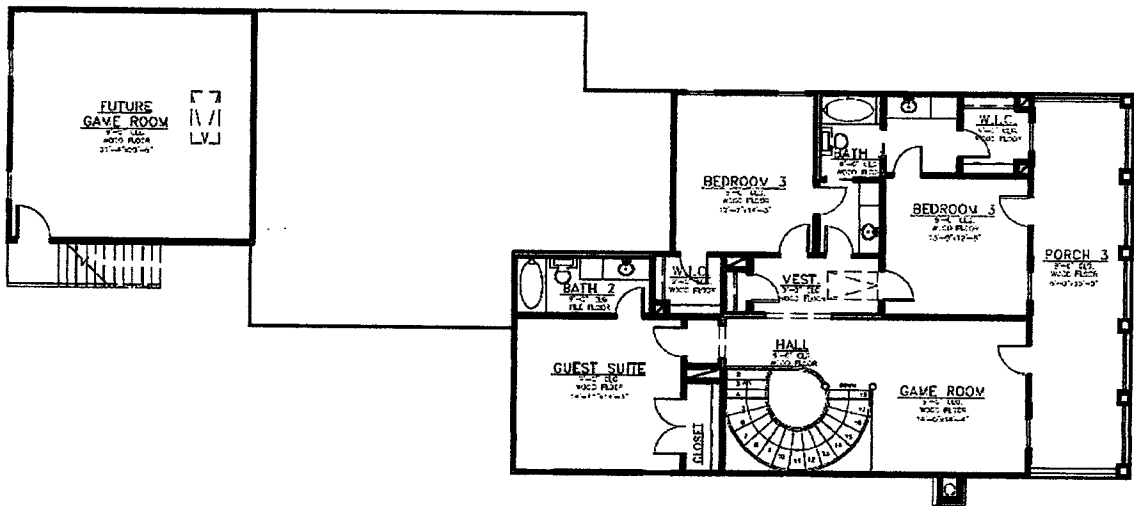

AREA CALCULATIONS	
FIRST FLOOR:	2911 SQ. FT.
SECOND FLOOR:	1971 SQ. FT.
TOTAL LIVING:	5,708 SQ. FT.
PORCH 1:	510 SQ. FT.
PORCH 2:	310 SQ. FT.
FUTURE GAME ROOM:	461 SQ. FT.
GARAGE:	461 SQ. FT.

 1ST FLOOR PLAN

AREA CALCULATIONS	
FIRST FLOOR:	2911 SQ. FT.
SECOND FLOOR:	1971 SQ. FT.
TOTAL LIVING:	5,708 SQ. FT.
PORCH 1:	510 SQ. FT.
PORCH 2:	310 SQ. FT.
FUTURE GAME ROOM:	461 SQ. FT.
GARAGE:	461 SQ. FT.

 2ND FLOOR PLAN